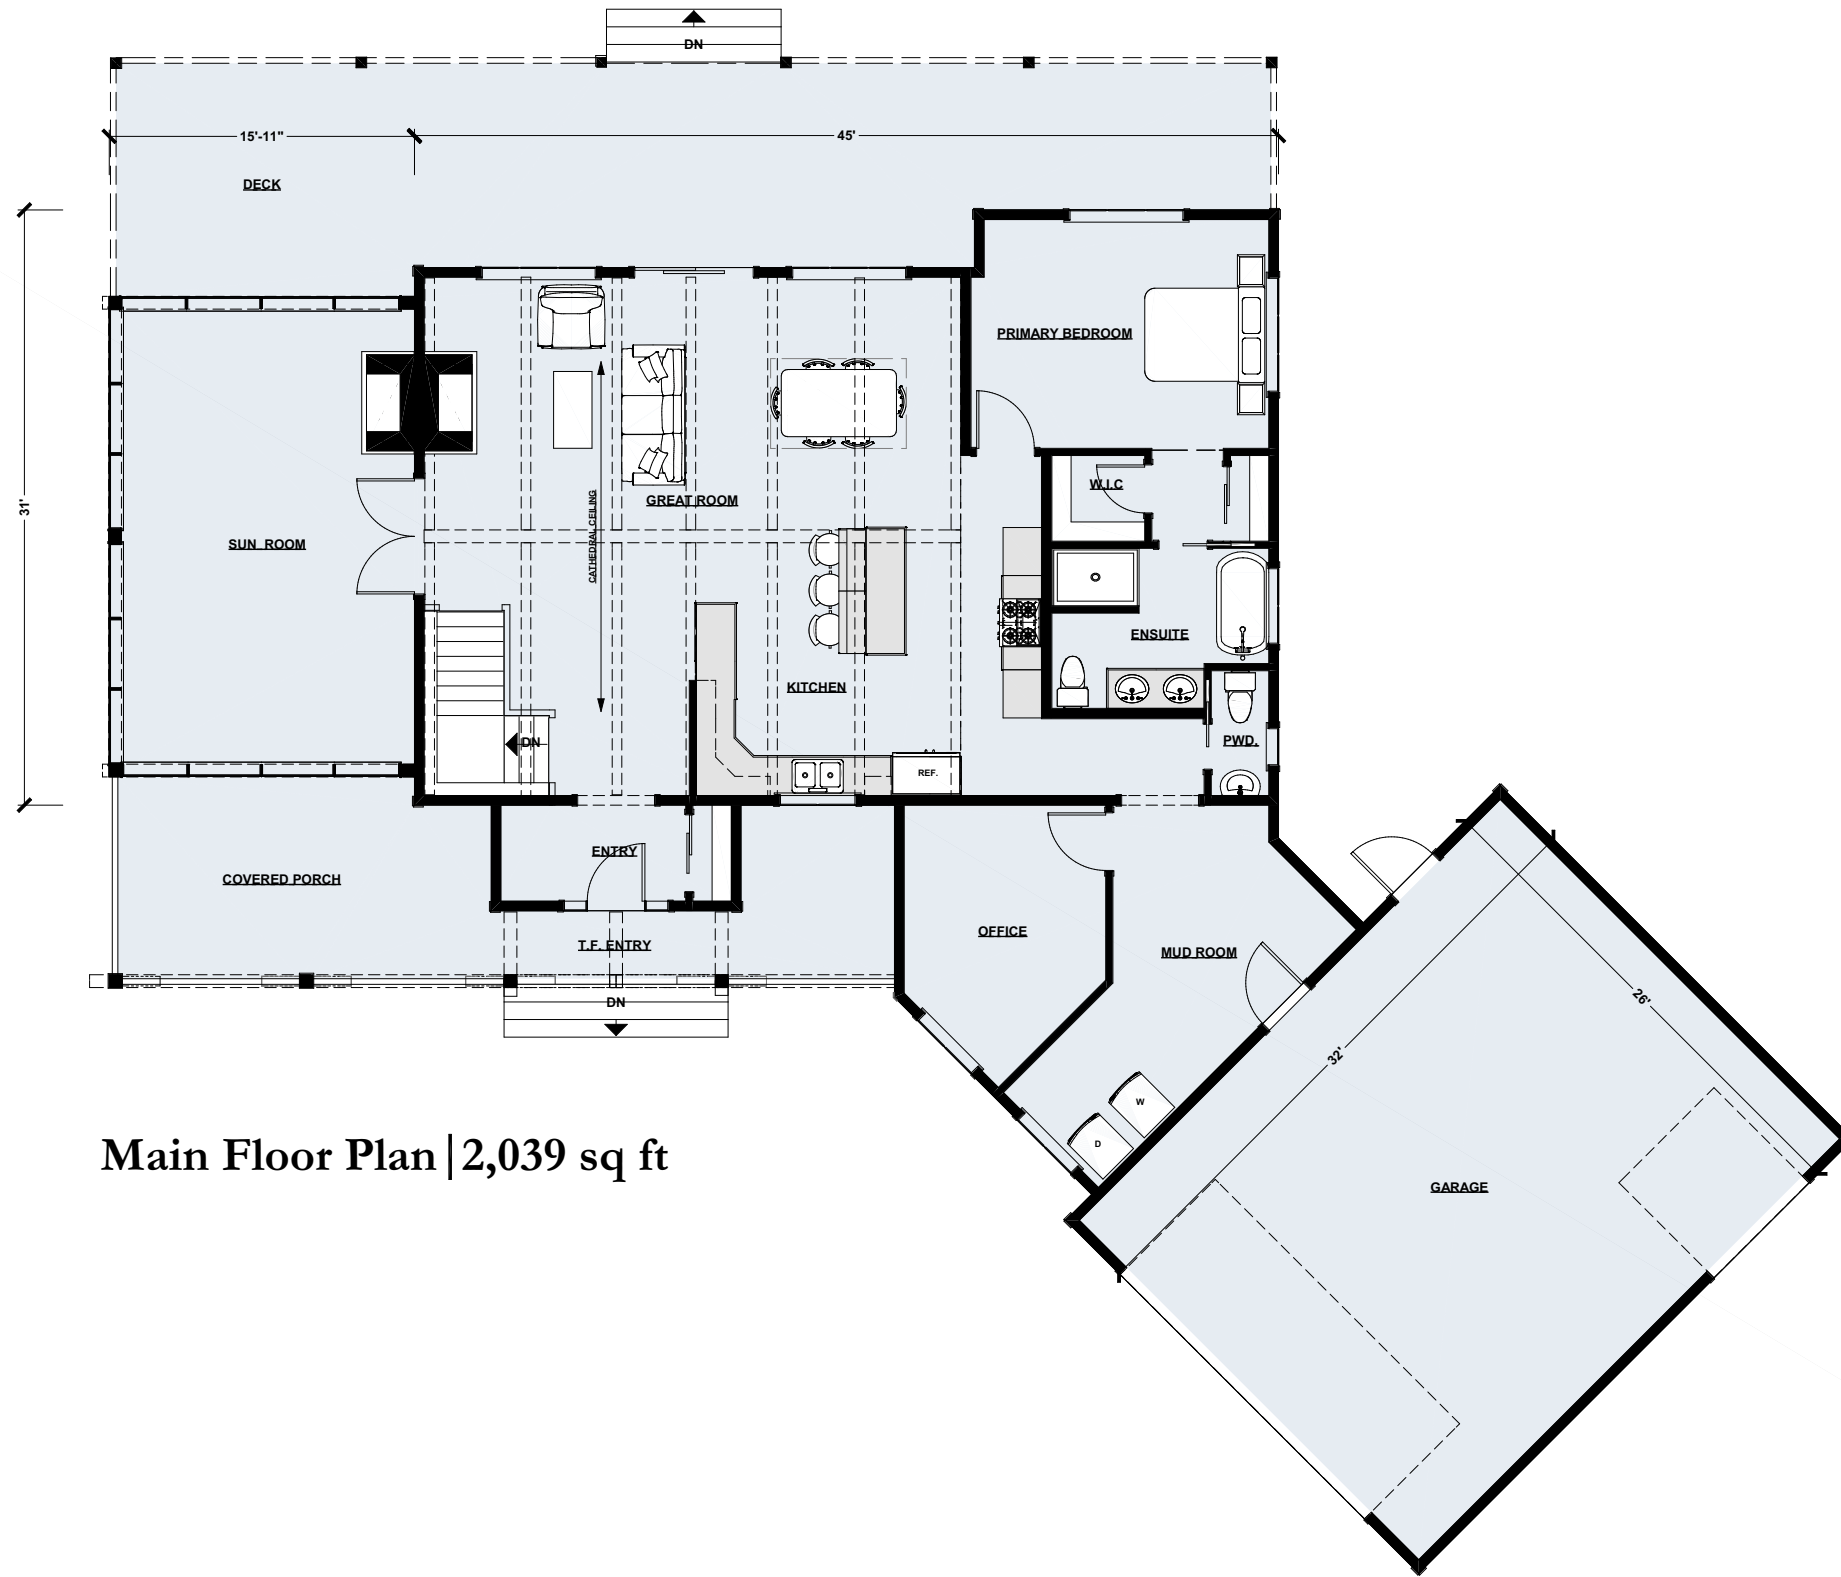

Trillium, 2,039 sq ft

CONFEDERATION
LOG & TIMBER FRAME

Trillium Grove, 3,123 sq ft

Main Floor Plan | 2,039 sq ft

LIKE THIS PLAN?

Try Our All-In Log Home Budget Calculator

Most calculators only estimate the shell. Ours gives you a realistic look at the total cost — land, design choices, building options, and more — so you can plan with confidence.