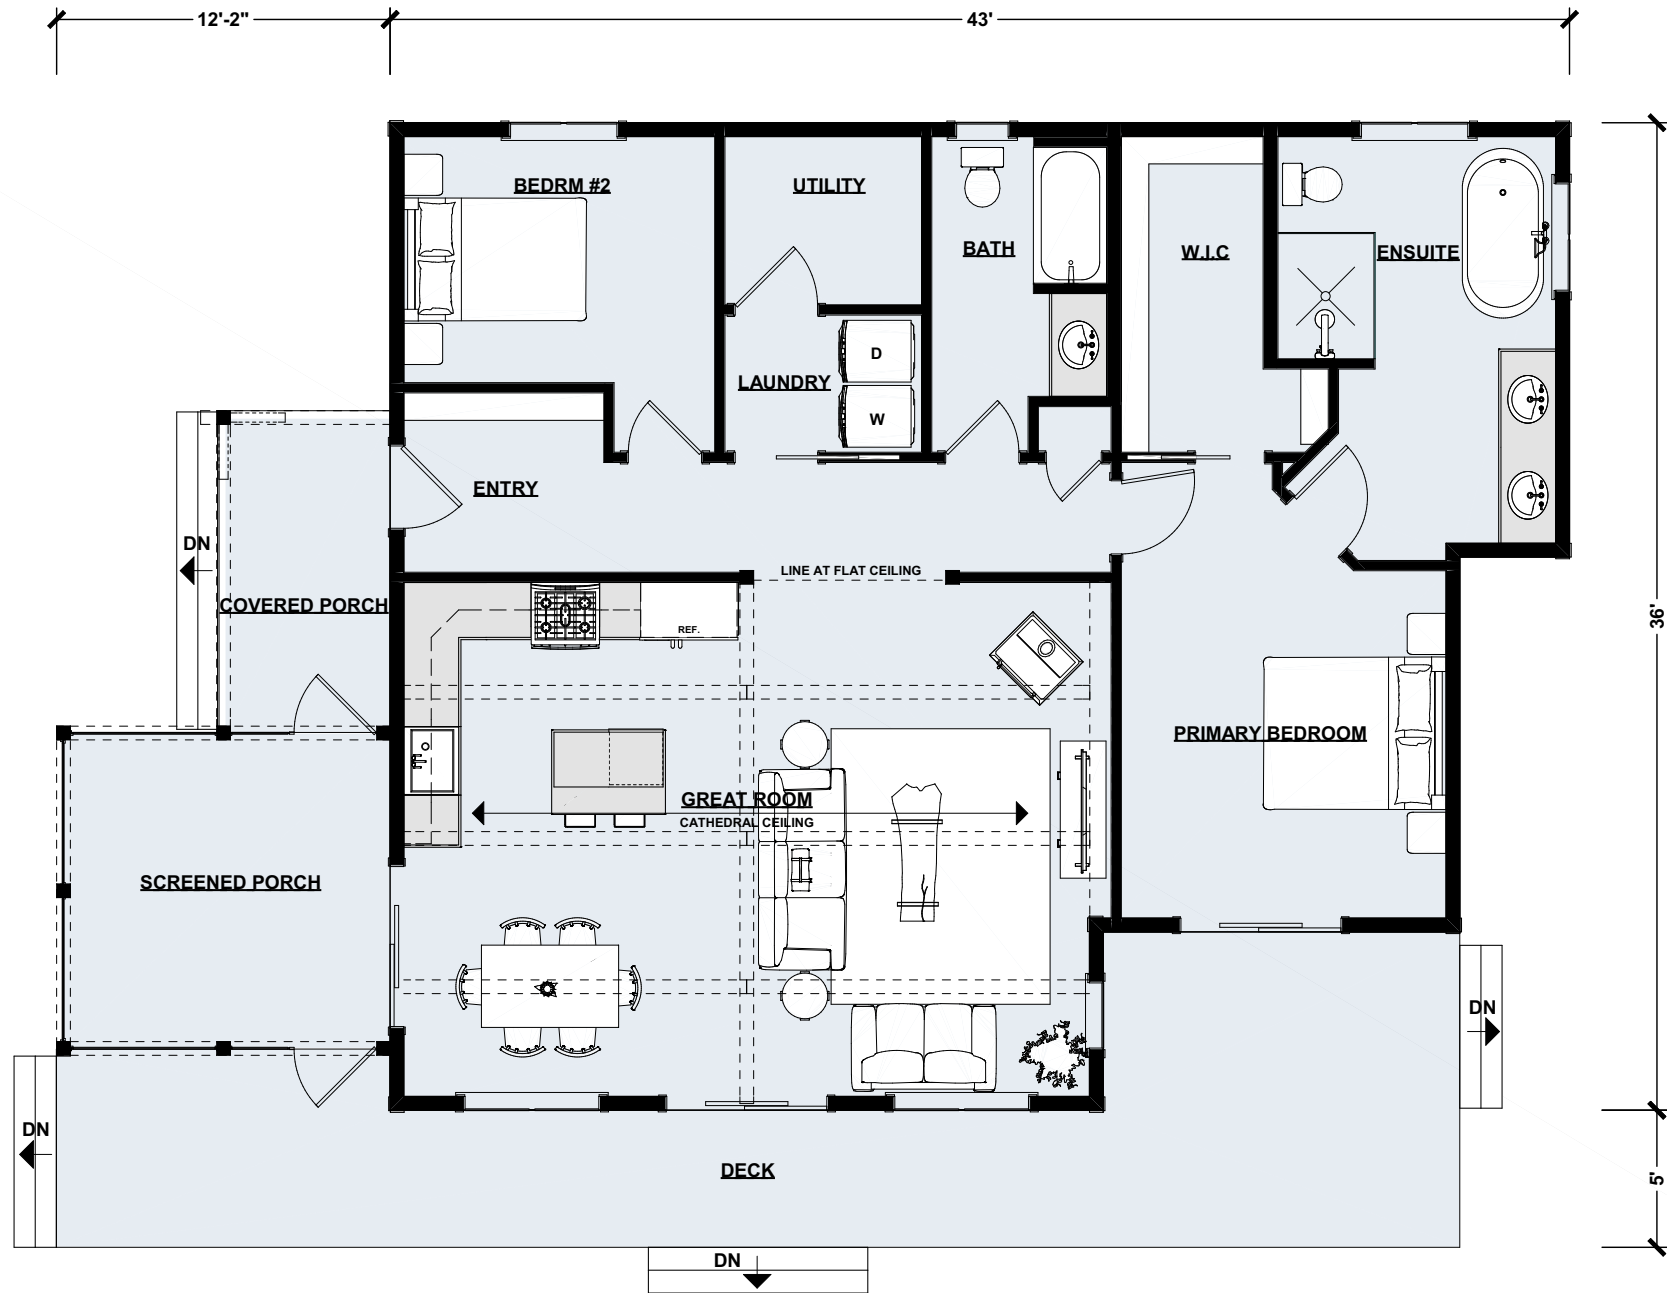

Stonepine Lodge, 1,384 sq ft

Groceries List
1/ Milk
2/ Butter or Cream
3/ Eggs
4/ Pancake Syrup
5/ Syrup or Waffles
6/ Coffee
7/ Tea

Main Floor Plan | 1,384 sq ft

LIKE THIS PLAN?

Try Our All-In Log Home Budget Calculator

Most calculators only estimate the shell. Ours gives you a realistic look at the total cost — land, design choices, building options, and more — so you can plan with confidence.

START NOW

Got questions? Call or email:

(Based on the sq ft of your main floor)