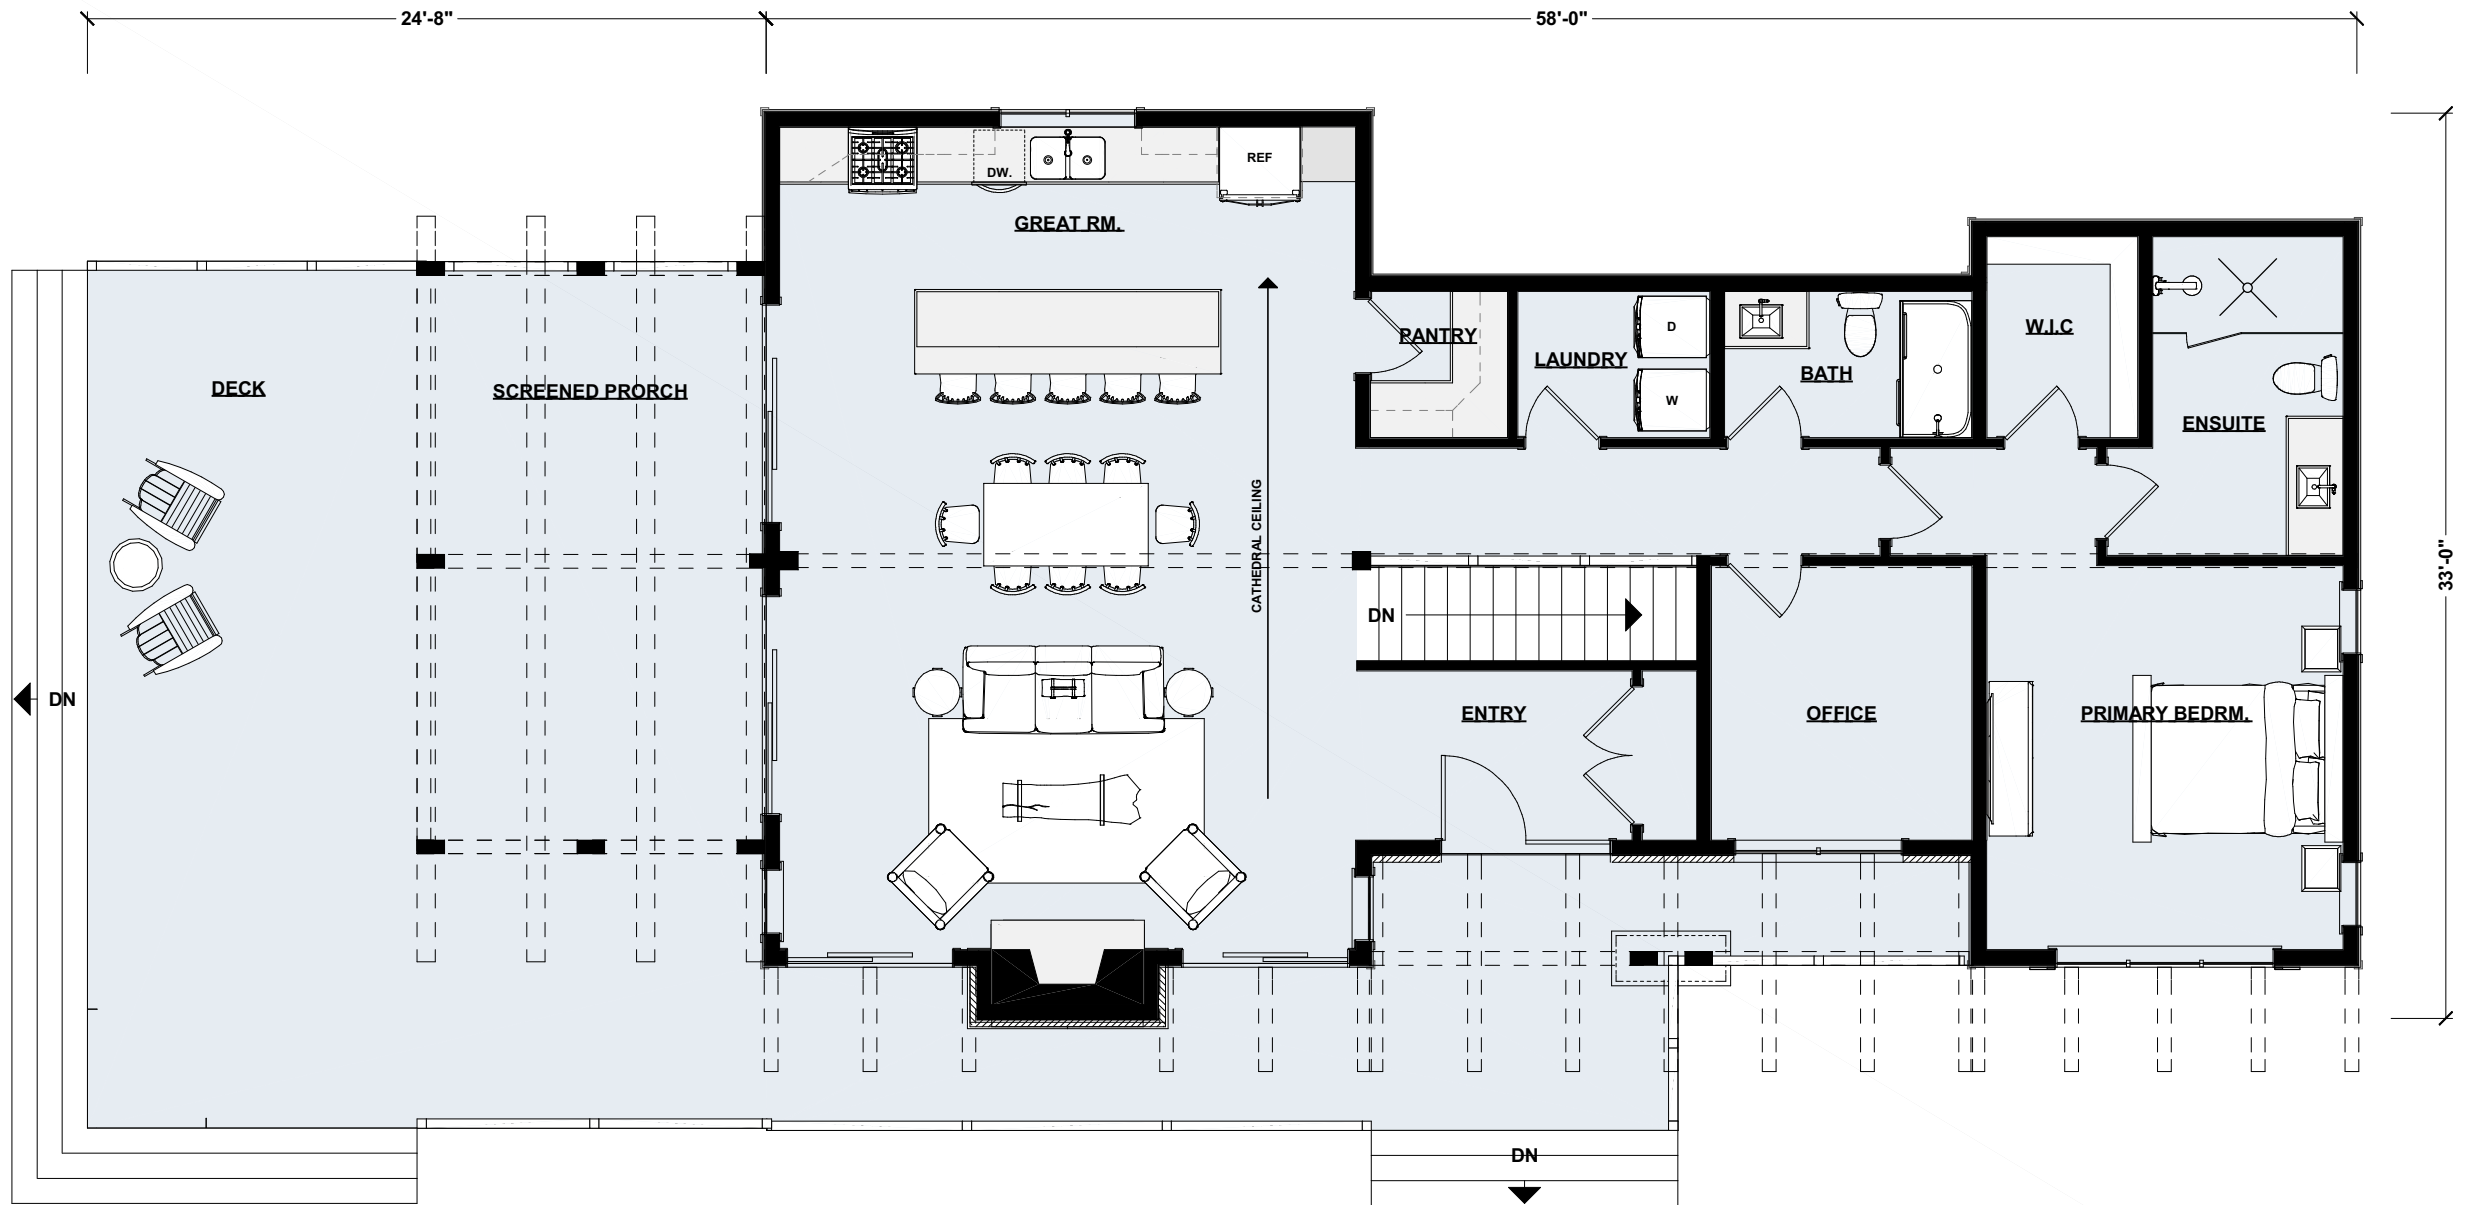

Horizon Edge, 1,490 sq ft

Main Floor Plan | 1490 sq ft

LIKE THIS PLAN?

Try Our All-In Log Home Budget Calculator

Most calculators only estimate the shell. Ours gives you a realistic look at the total cost — land, design choices, building options, and more — so you can plan with confidence.

(Builder erects shell and gets it weather tight, YOU act as general contractor - saves 15%.) This adds the look and feel of timber frame to your log home.

(Based on the sq ft of your main floor)