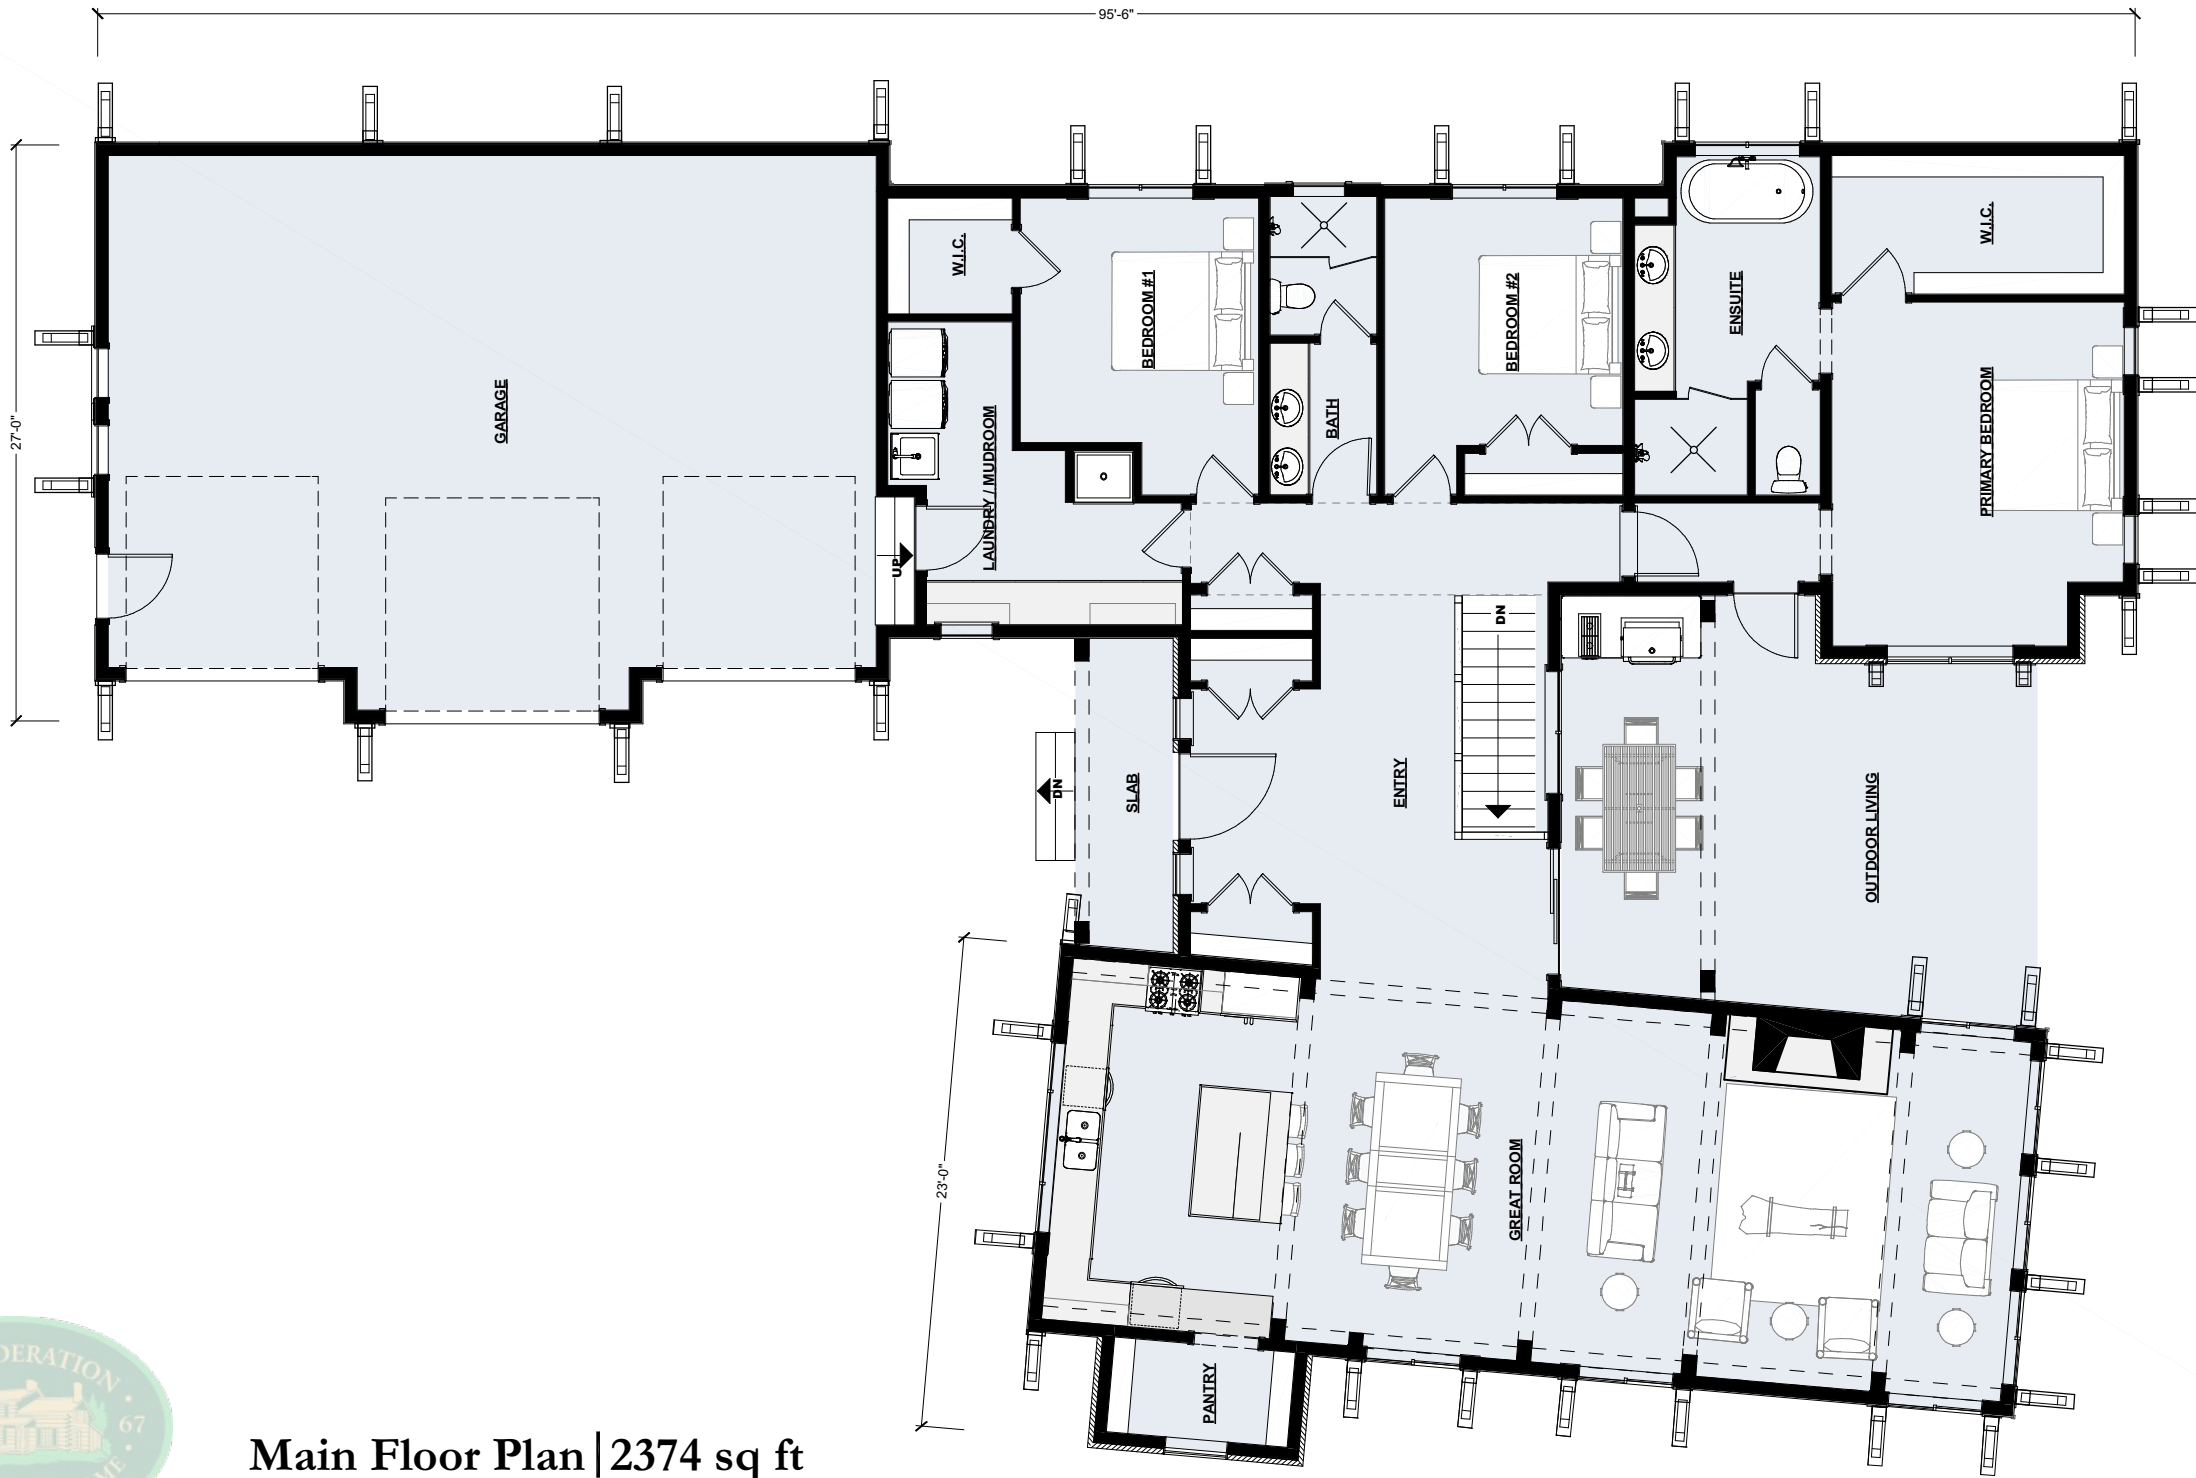

Falcon Crest, 2,374 sq ft

CONFEDERATION
LOG & TIMBER TRAIL

Main Floor Plan | 2374 sq ft

LIKE THIS PLAN?

Try Our All-In Log Home Budget Calculator

Most calculators only estimate the shell. Ours gives you a realistic look at the total cost — land, design choices, building options, and more — so you can plan with confidence.

(Builder erects shell and gets it weather tight, YOU act as general contractor - saves 15%.) This adds the look and feel of timber frame to your log home.

(Based on the sq ft of your main floor)