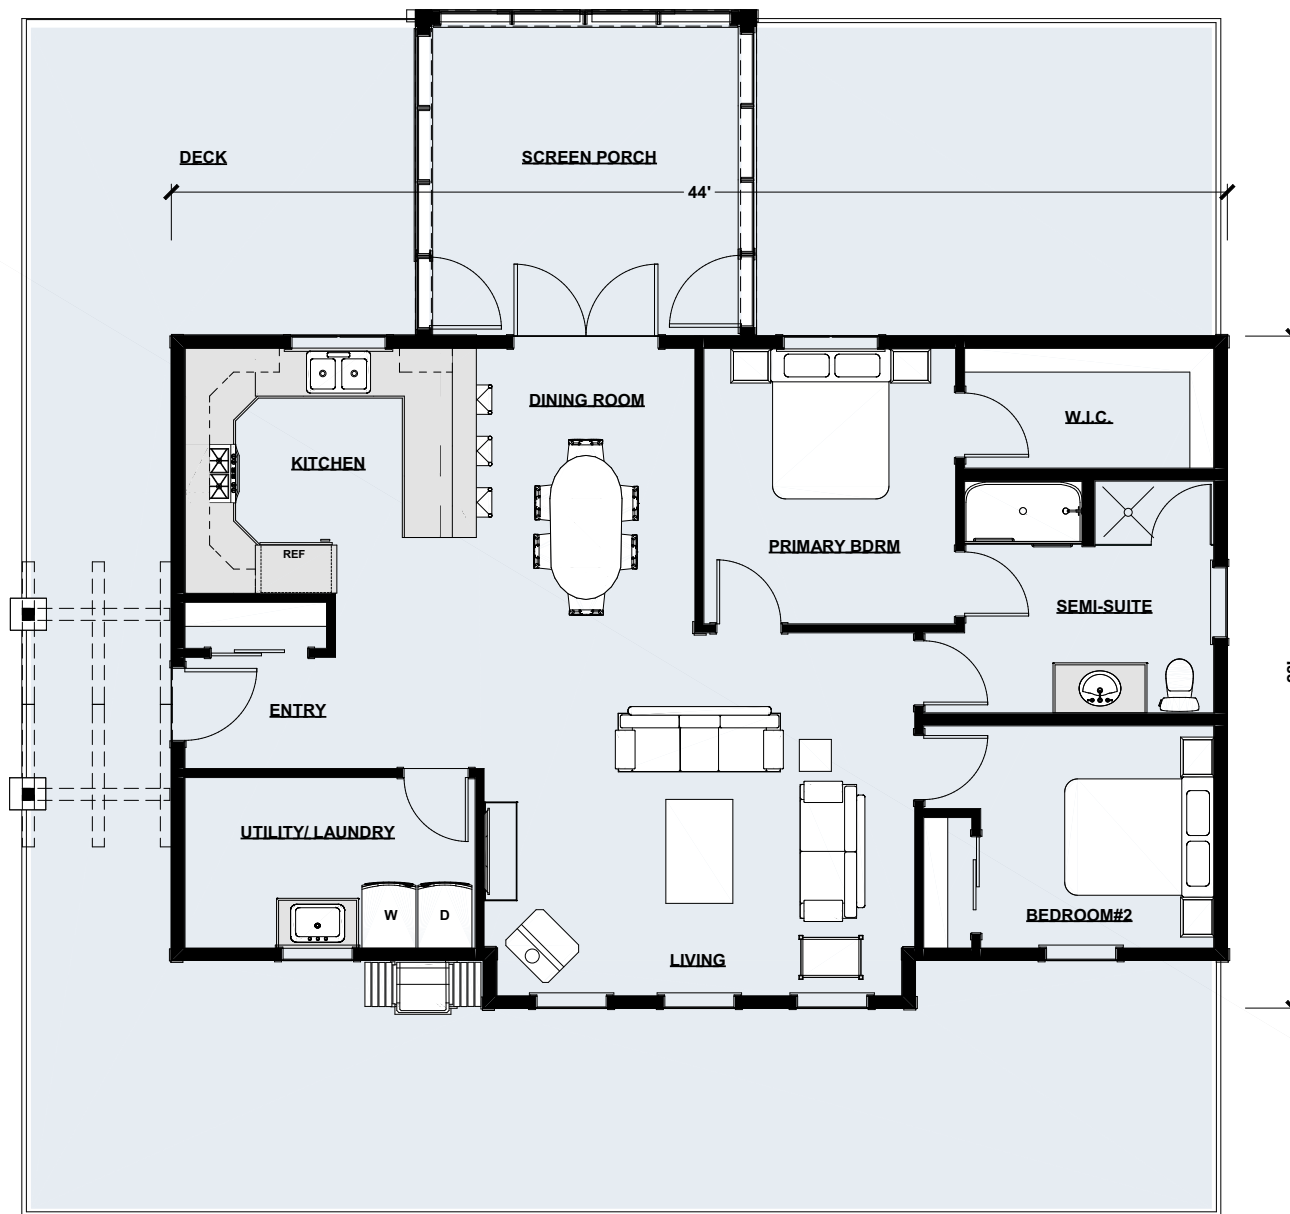

Bon Echo, 1,180 sq ft

Main Floor Plan | 1,180 sq ft

LIKE THIS PLAN?

Try Our All-In Log Home Budget Calculator

Most calculators only estimate the shell. Ours gives you a realistic look at the total cost — land, design choices, building options, and more — so you can plan with confidence.