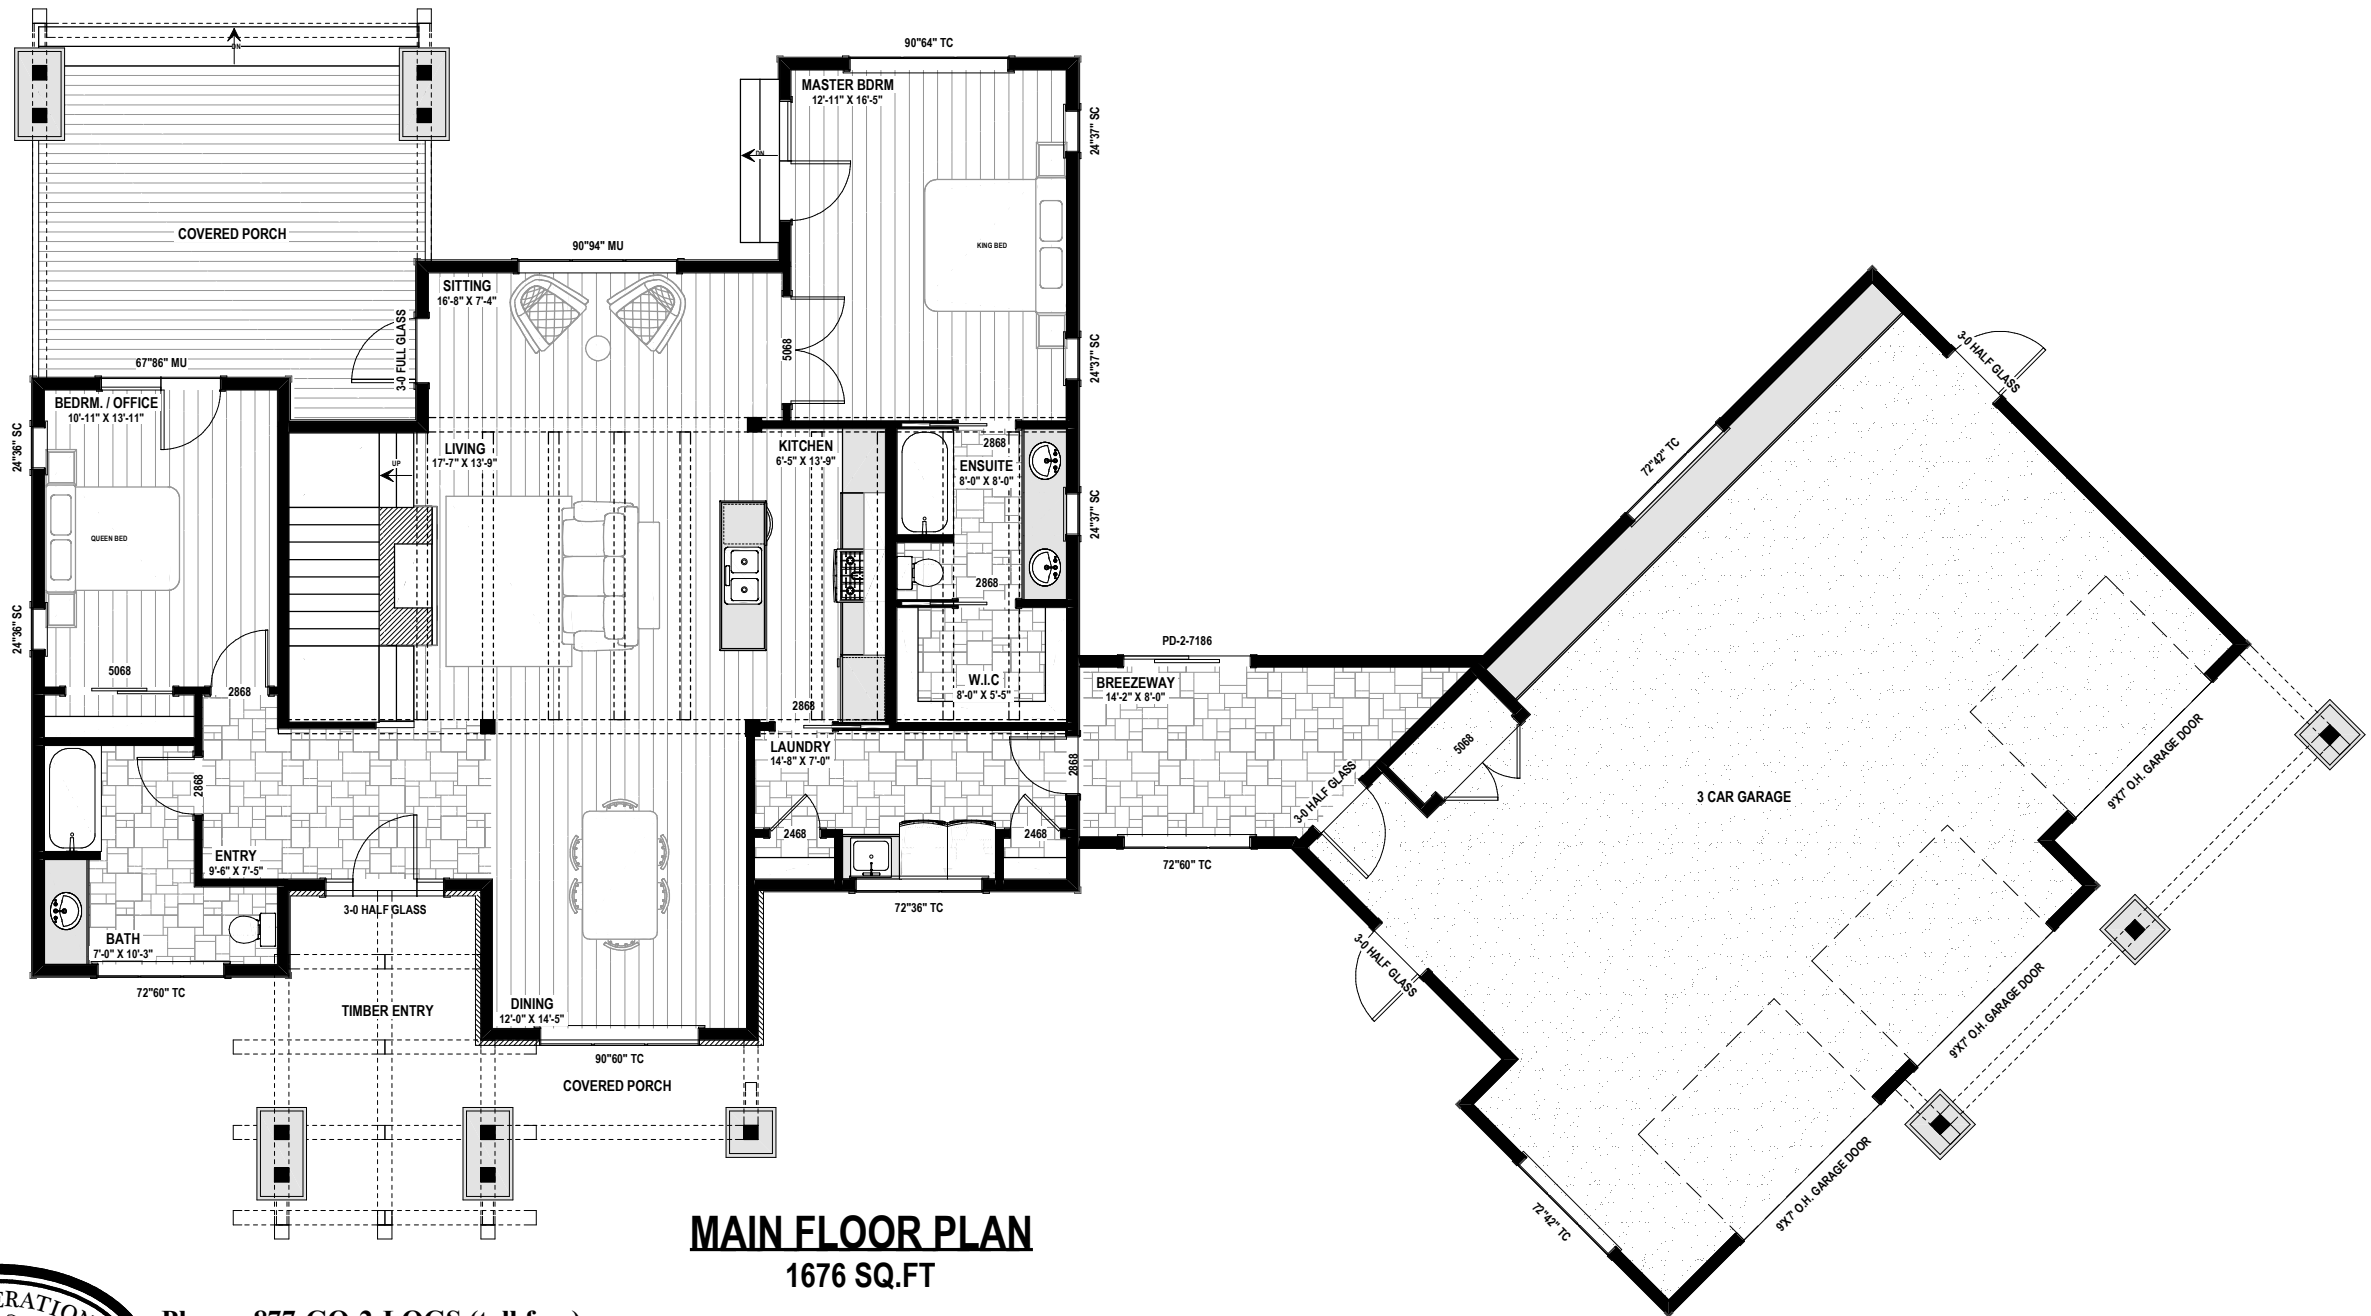

SUMMER KISS - 2127 sq.ft

SUMMER KISS - 2127 sq.ft

MAIN FLOOR PLAN
1676 SQ.FT

Phone: 877-GO-2-LOGS (toll free)
 Phone: 705-738-5131
 Fax: 705-738-5283
 info@confederationloghomes.com
 www.confederationloghomes.com

SUMMER KISS - 2127 sq.ft

UPPER FLOOR PLAN

451 SQ.FT

Phone: 877-GO-2-LOGS (toll free)
 Phone: 705-738-5131
 Fax: 705-738-5283
 info@confederationloghomes.com
 www.confederationloghomes.com

SUMMER KISS - 2127 sq.ft

SUMMER KISS - 2127 sq.ft

SUMMER KISS - 2127 sq.ft