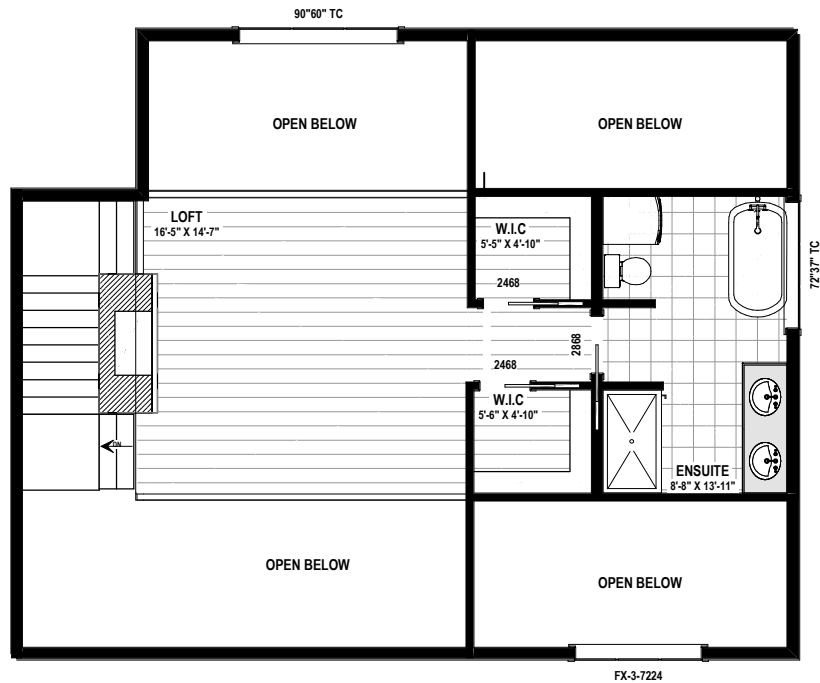

SUMMER KISS - 2127 sq.ft

SUMMER KISS - 2127 sq.ft

MAIN FLOOR PLAN
1676 SQ.FT

Phone: 877-GO-2-LOGS (toll free)
 Phone: 705-738-5131
 Fax: 705-738-5283
 info@confederationloghomes.com
 www.confederationloghomes.com

SUMMER KISS - 2127 sq.ft

UPPER FLOOR PLAN

451 SQ.FT

Phone: 877-GO-2-LOGS (toll free)
 Phone: 705-738-5131
 Fax: 705-738-5283
 info@confederationloghomes.com
 www.confederationloghomes.com

SUMMER KISS - 2127 sq.ft

SUMMER KISS - 2127 sq.ft

SUMMER KISS - 2127 sq.ft