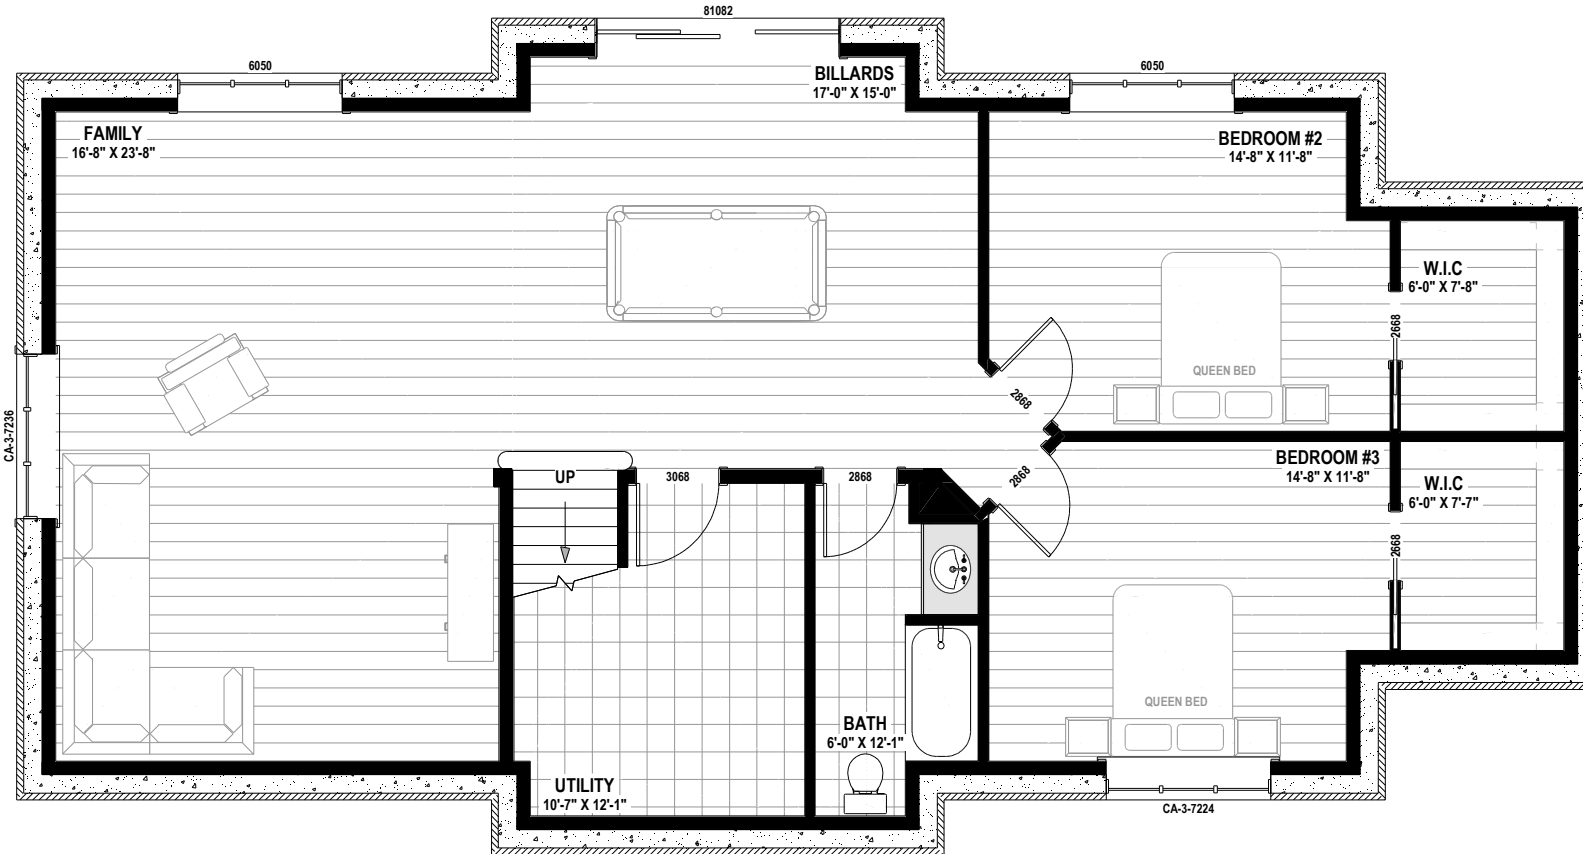

**ELWOOD II - 2980 sq.ft**

**ELWOOD II - 2980 sq.ft**

**ELWOOD II - 2980 sq.ft**

**ELWOOD II - 2980 sq.ft**

**MAIN FLOOR PLAN**  
1490 sq. ft

**ELWOOD II - 2980 sq.ft**

Phone: 877-GO-2-LOGS (toll free)  
 Phone: 705-738-5131  
 Fax: 705-738-5283  
 info@confederationloghomes.com  
 www.confederationloghomes.com

**LOWER FLOOR PLAN**  
 1490 sq. ft

Phone: 877-GO-2-LOGS (toll free)  
 Phone: 705-738-5131  
 Fax: 705-738-5283  
 info@confederationloghomes.com  
 www.confederationloghomes.com

**ELWOOD II - 2980 sq.ft**