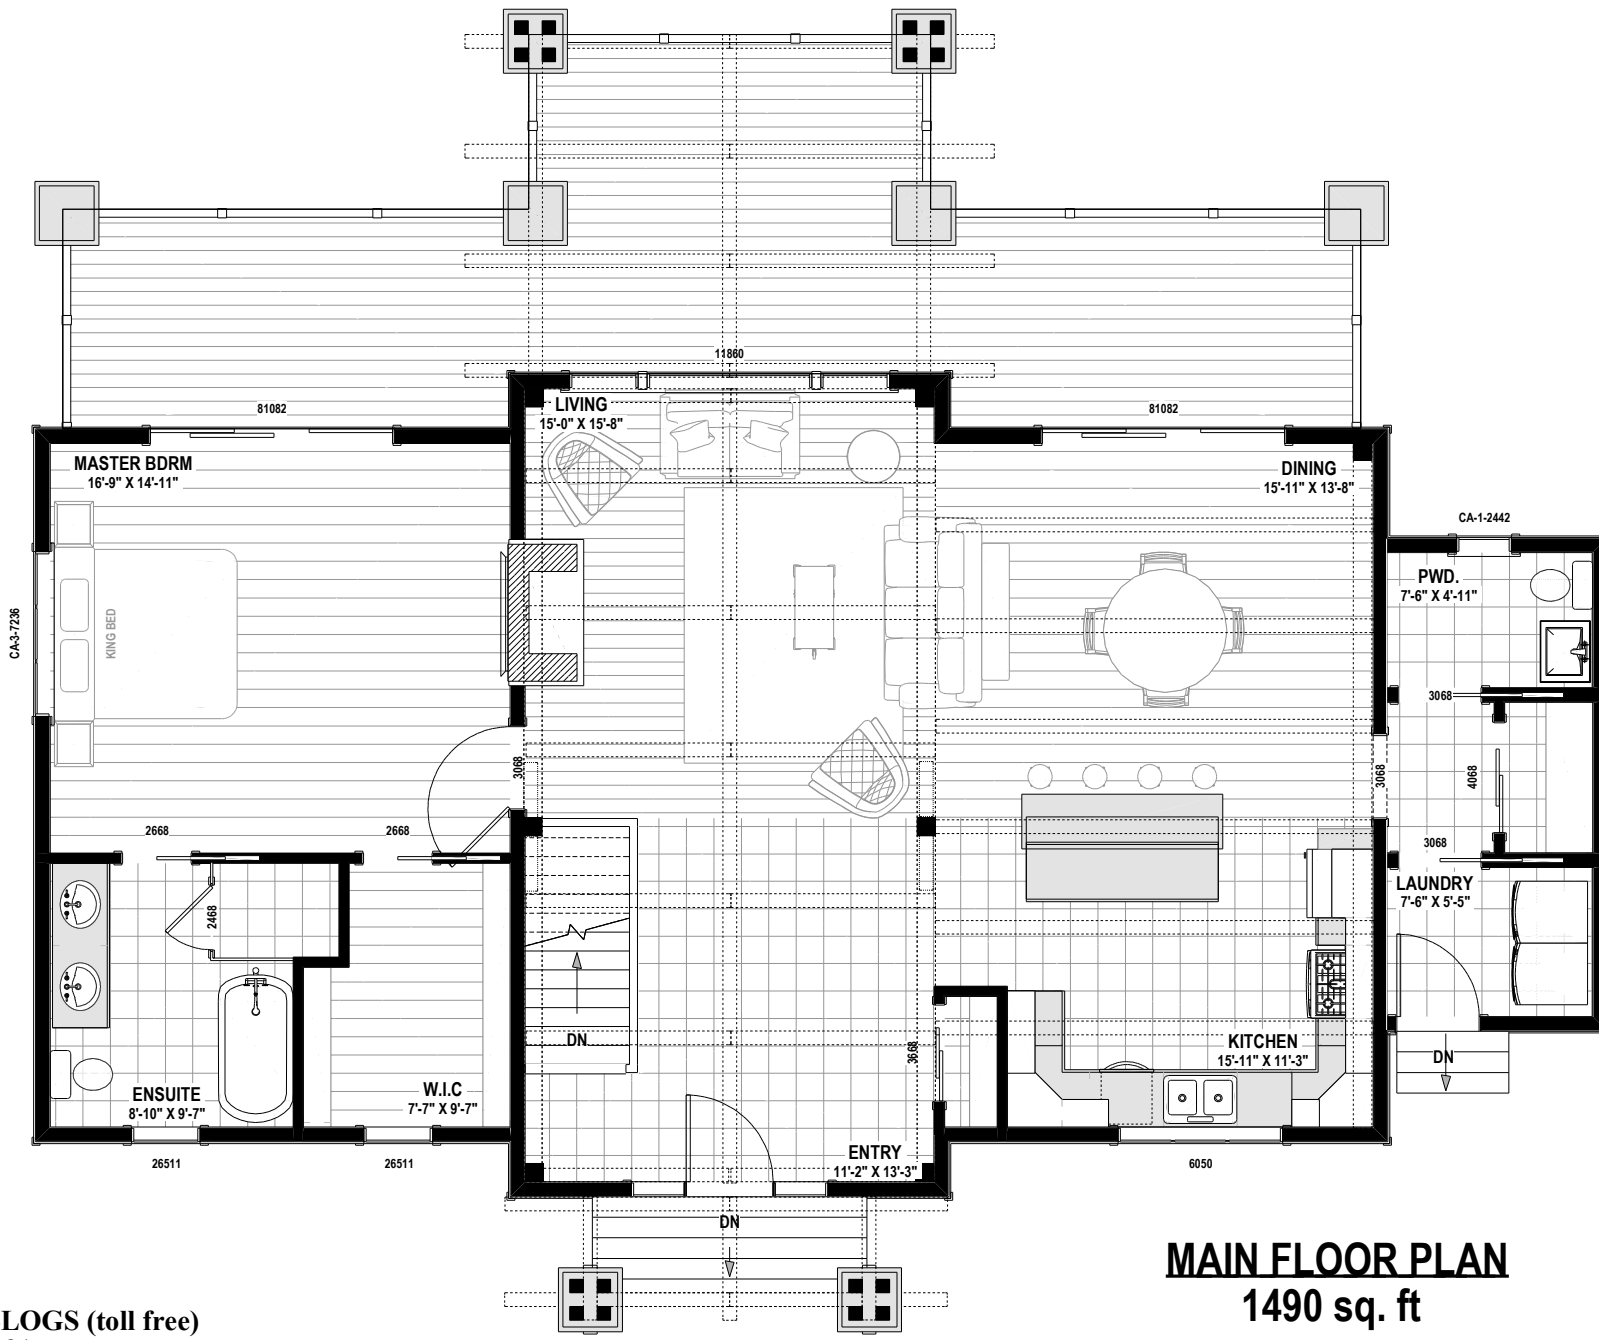

**ELWOOD II - 2980 sq.ft**

**ELWOOD II - 2980 sq.ft**

**ELWOOD II - 2980 sq.ft**

**ELWOOD II - 2980 sq.ft**

**MAIN FLOOR PLAN**  
1490 sq. ft

**ELWOOD II - 2980 sq.ft**

Phone: 877-GO-2-LOGS (toll free)  
 Phone: 705-738-5131  
 Fax: 705-738-5283  
 info@confederationloghomes.com  
 www.confederationloghomes.com

**LOWER FLOOR PLAN**  
 1490 sq. ft

Phone: 877-GO-2-LOGS (toll free)  
 Phone: 705-738-5131  
 Fax: 705-738-5283  
 info@confederationloghomes.com  
 www.confederationloghomes.com

**ELWOOD II - 2980 sq.ft**