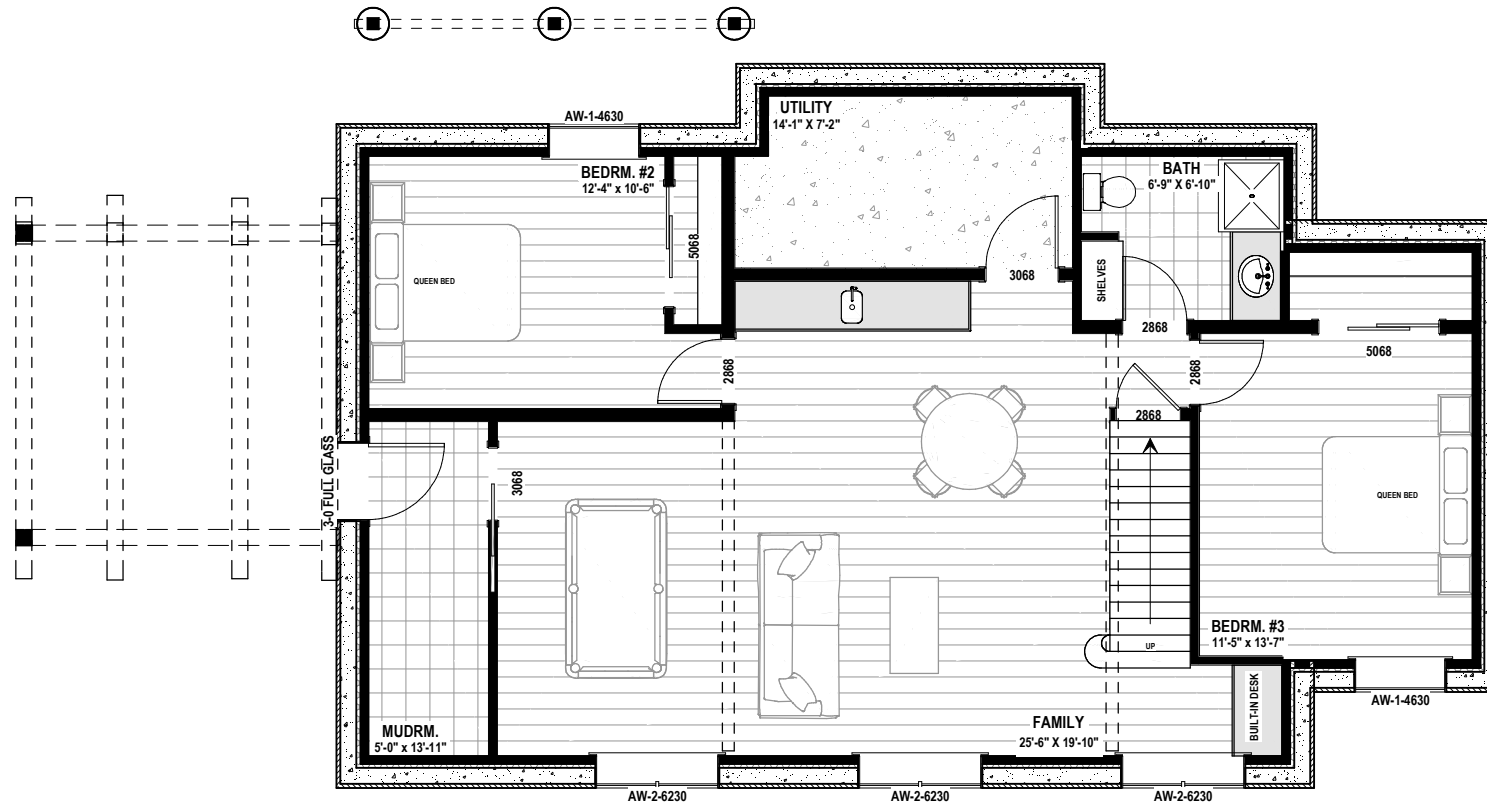

**TOFINO- 2592 sq.ft**

**TOFINO- 2592 sq.ft**

**TOFINO- 2592 sq.ft**

**TOFINO- 2592 sq.ft**

**MAIN FLOOR PLAN**  
2592 SQ.FT

Phone: 877-GO-2-LOGS (toll free)  
 Phone: 705-738-5131  
 Fax: 705-738-5283  
 info@confederationloghomes.com  
 www.confederationloghomes.com

**TOFINO- 2592 sq.ft**

**LOWER FLOOR PLAN**

Phone: 877-GO-2-LOGS (toll free)  
 Phone: 705-738-5131  
 Fax: 705-738-5283  
 info@confederationloghomes.com  
 www.confederationloghomes.com

**TOFINO- 2592 sq.ft**