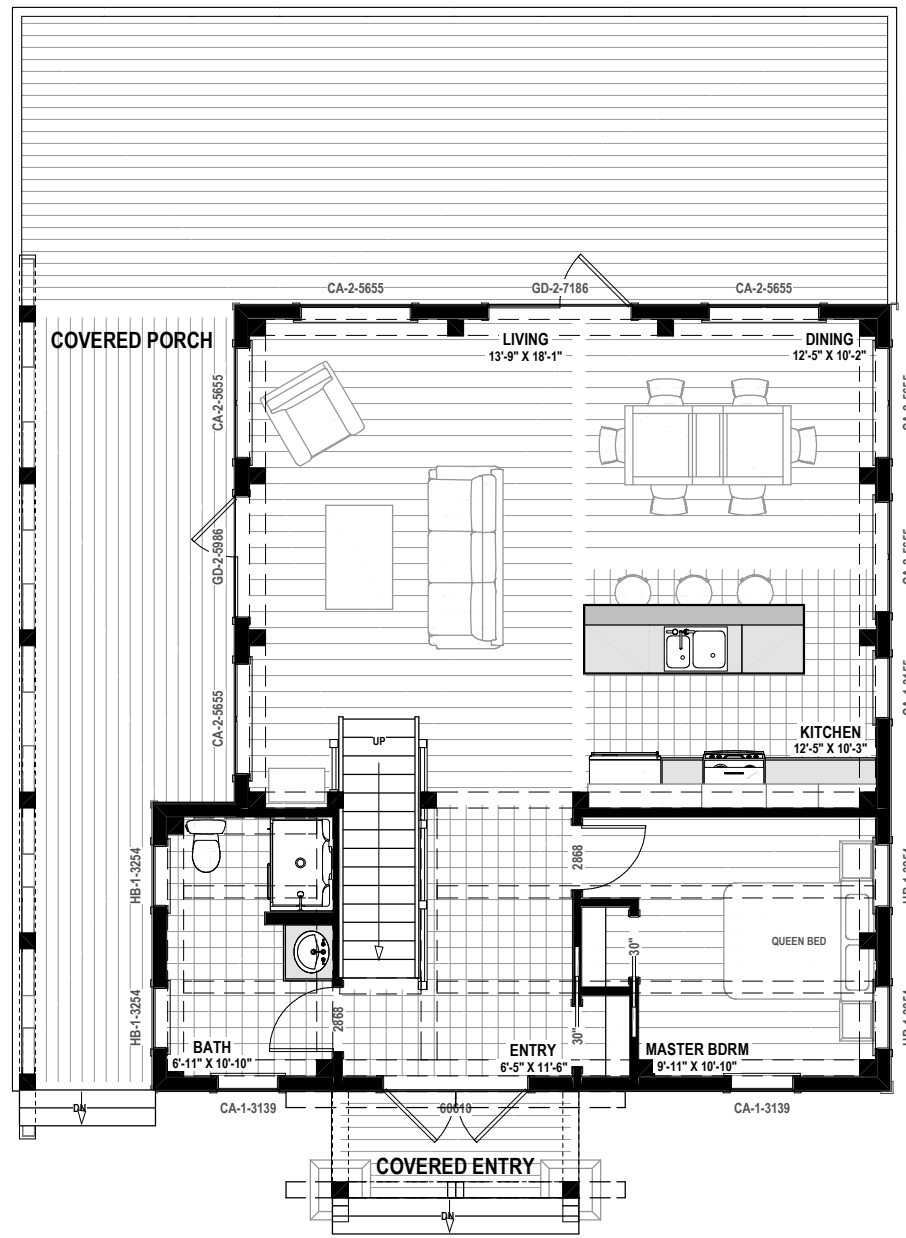

Timber Lane II - 1554 SQ.FT

Timber Lane II - 1554 SQ.FT

Timber Lane II - 1554 SQ.FT

Timber Lane II - 1554 SQ.FT

MAIN FLOOR PLAN
 LIVING AREA = 931 SQ.FT

Phone: 877-GO-2-LOGS (toll free)
 Phone: 705-738-5131
 Fax: 705-738-5283
 info@confederationloghomes.com
 www.confederationloghomes.com

Timber Lane II - 1554 SQ.FT

UPPER FLOOR PLAN
 LIVING AREA = 623 SQ.FT

Timber Lane II - 1554 SQ.FT

LOWER FLOOR PLAN
LIVING AREA = 1453 SQ.FT

Timber Lane II - 1554 SQ.FT