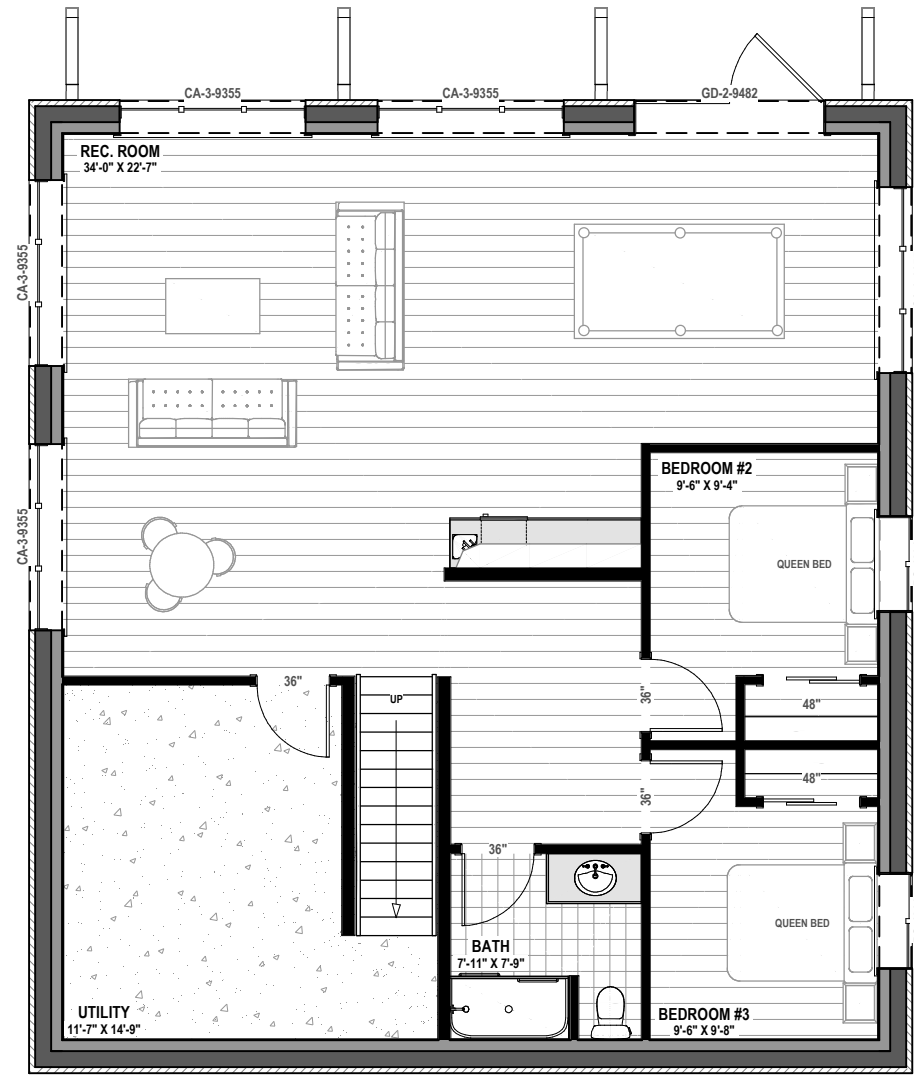

Timber Lane II - 1554 SQ.FT

Timber Lane II - 1554 SQ.FT

Timber Lane II - 1554 SQ.FT

Timber Lane II - 1554 SQ.FT

MAIN FLOOR PLAN
 LIVING AREA = 931 SQ.FT

Phone: 877-GO-2-LOGS (toll free)
 Phone: 705-738-5131
 Fax: 705-738-5283
 info@confederationloghomes.com
 www.confederationloghomes.com

Timber Lane II - 1554 SQ.FT

UPPER FLOOR PLAN
 LIVING AREA = 623 SQ.FT

Timber Lane II - 1554 SQ.FT

LOWER FLOOR PLAN
LIVING AREA = 1453 SQ.FT

Timber Lane II - 1554 SQ.FT