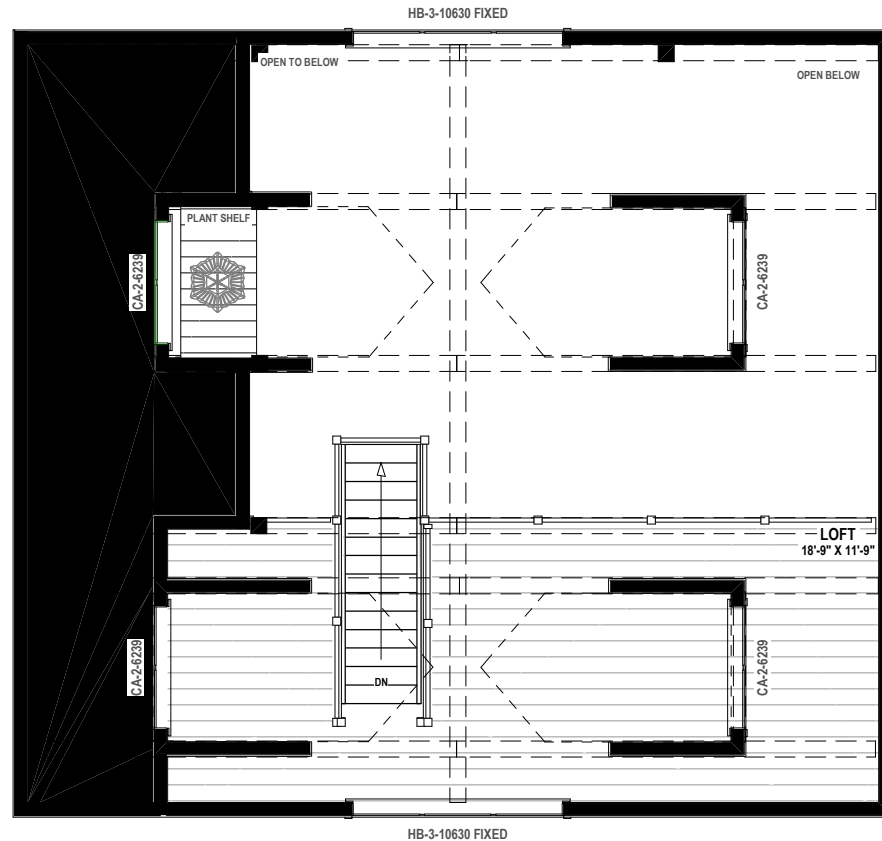

Timber Lane II - 1554 SQ.FT

Timber Lane II - 1554 SQ.FT

Timber Lane II - 1554 SQ.FT

Timber Lane II - 1554 SQ.FT

MAIN FLOOR PLAN
 LIVING AREA = 931 SQ.FT

Phone: 877-GO-2-LOGS (toll free)
 Phone: 705-738-5131
 Fax: 705-738-5283
 info@confederationloghomes.com
 www.confederationloghomes.com

Timber Lane II - 1554 SQ.FT

UPPER FLOOR PLAN
 LIVING AREA = 623 SQ.FT

Timber Lane II - 1554 SQ.FT

LOWER FLOOR PLAN
LIVING AREA = 1453 SQ.FT

Timber Lane II - 1554 SQ.FT