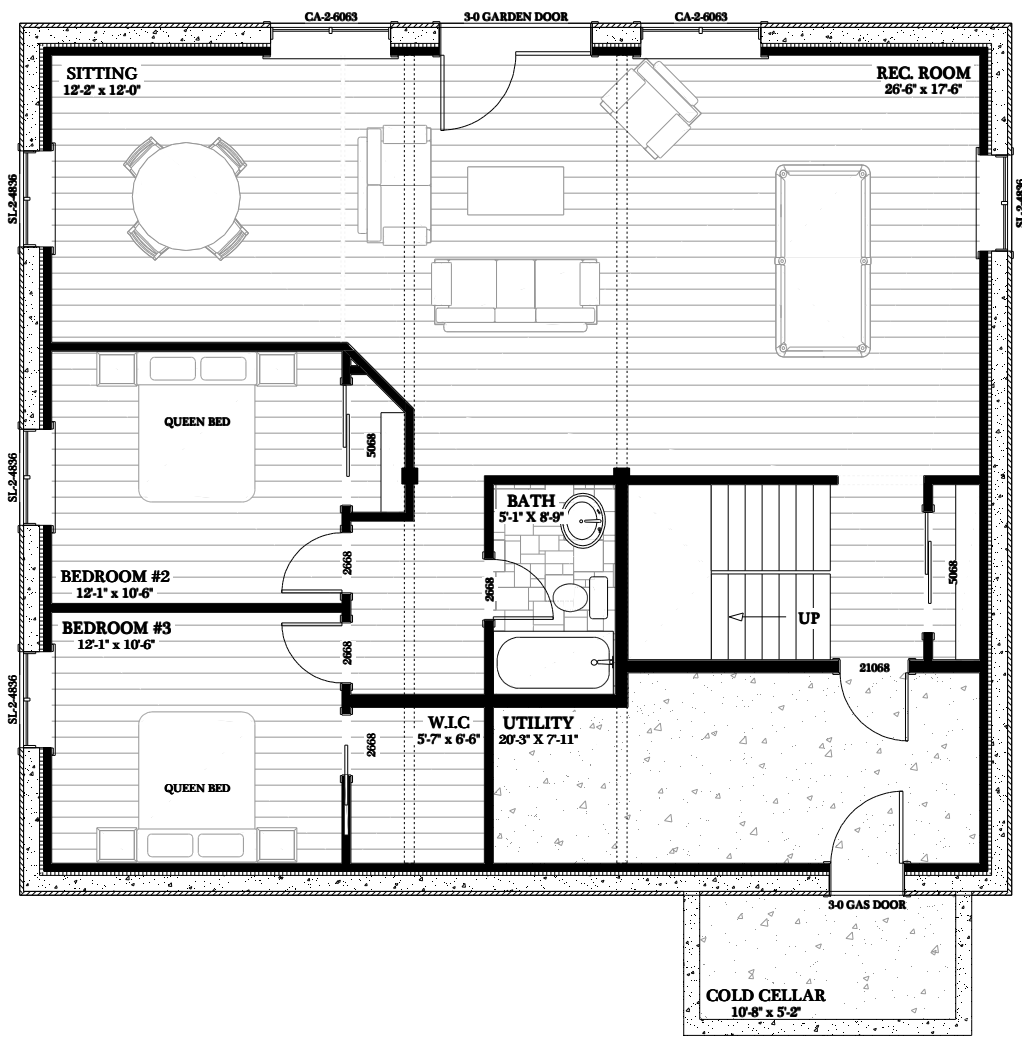

TALL PINES - 3516 sq.ft

TALL PINES - 3516 sq.ft

TALL PINES - 3516 sq.ft

TALL PINES - 3516 sq.ft

MAIN FLOOR PLAN

LIVING AREA = 1476 SQ.FT
 GARAGE AREA = 484 SQ.FT

TALL PINES - 3516 sq.ft

Phone: 877-GO-2-LOGS (toll free)
 Phone: 705-738-5131
 Fax: 705-738-5283
 info@confederationloghomes.com
 www.confederationloghomes.com

LOWER FLOOR PLAN

LIVING AREA = 1289 SQ.FT
UNFINISHED AREA = 267 SQ.FT

TALL PINES - 3516 sq.ft