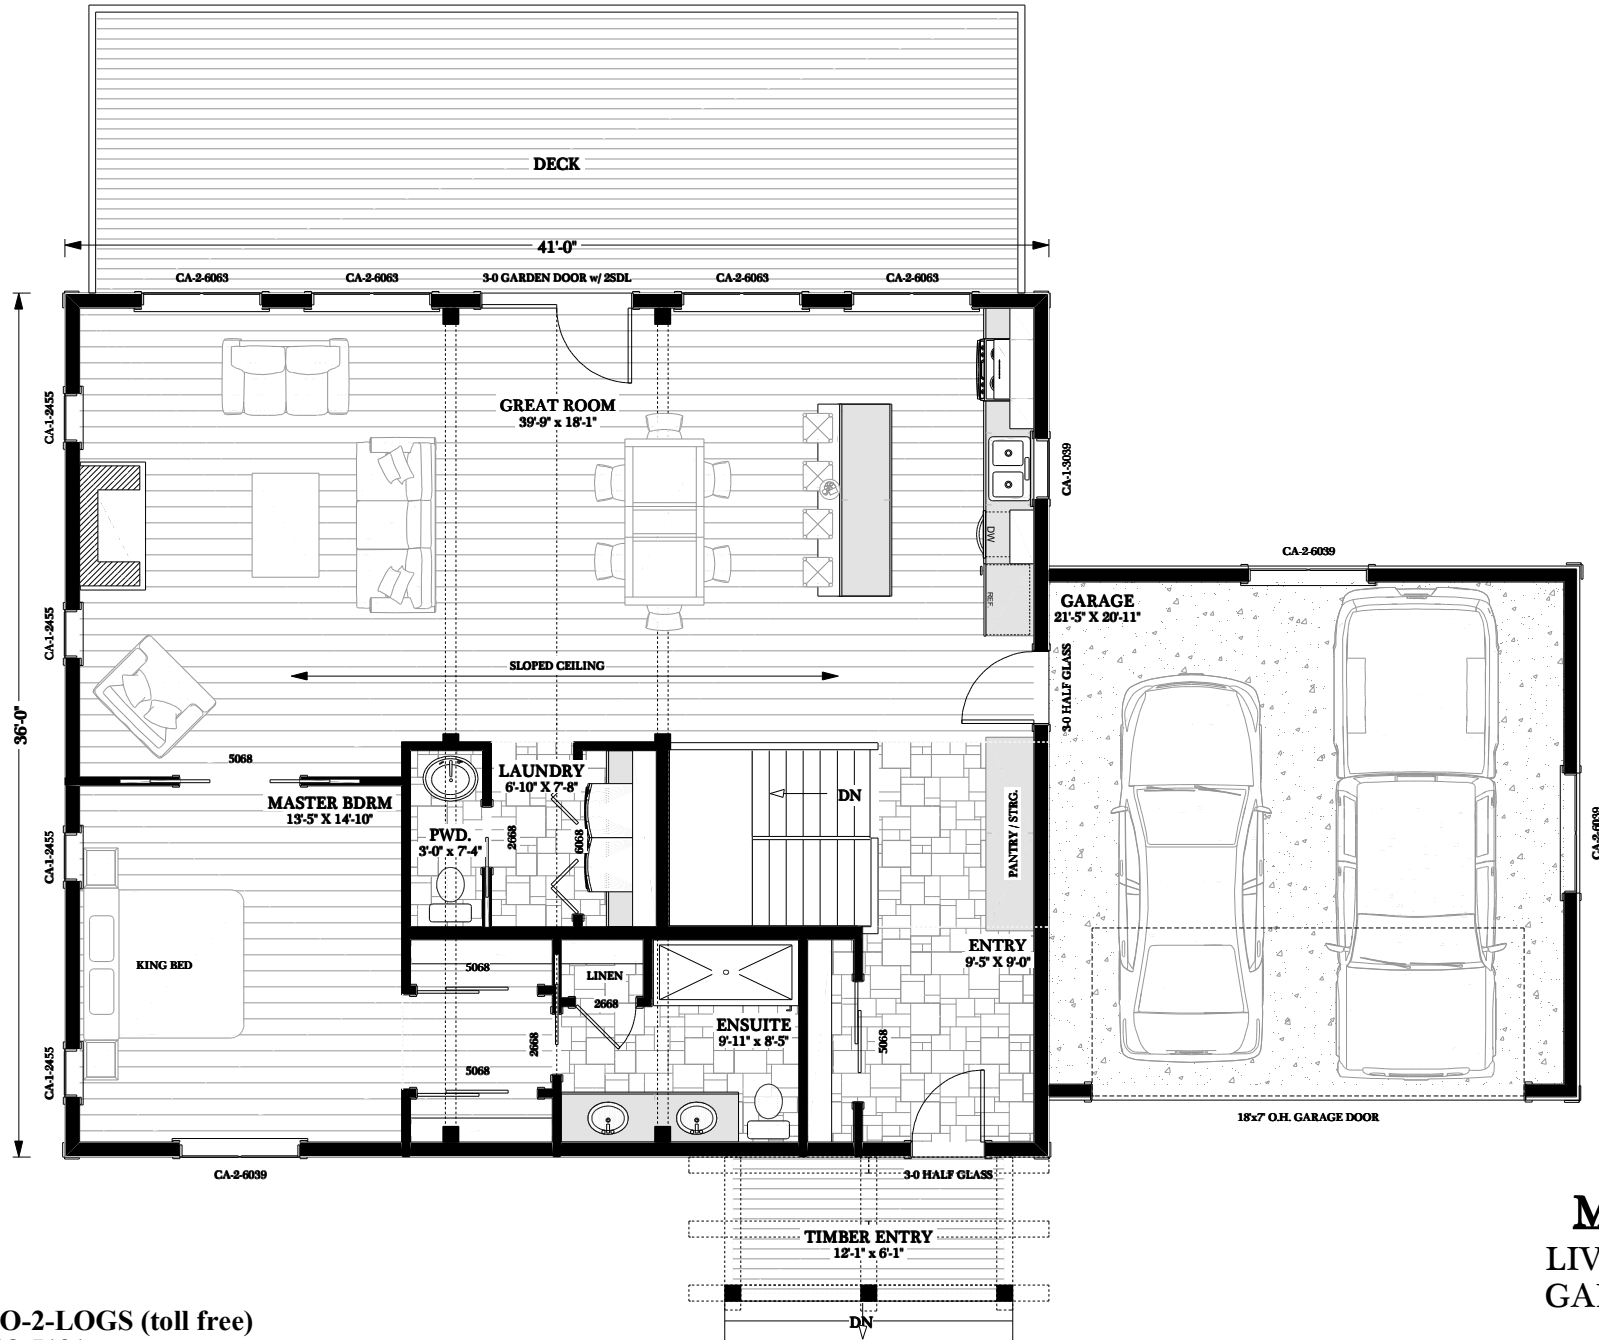

TALL PINES - 3516 sq.ft

TALL PINES - 3516 sq.ft

TALL PINES - 3516 sq.ft

TALL PINES - 3516 sq.ft

MAIN FLOOR PLAN

LIVING AREA = 1476 SQ.FT
 GARAGE AREA = 484 SQ.FT

TALL PINES - 3516 sq.ft

Phone: 877-GO-2-LOGS (toll free)
 Phone: 705-738-5131
 Fax: 705-738-5283
 info@confederationloghomes.com
 www.confederationloghomes.com

LOWER FLOOR PLAN

LIVING AREA = 1289 SQ.FT
UNFINISHED AREA = 267 SQ.FT

TALL PINES - 3516 sq.ft