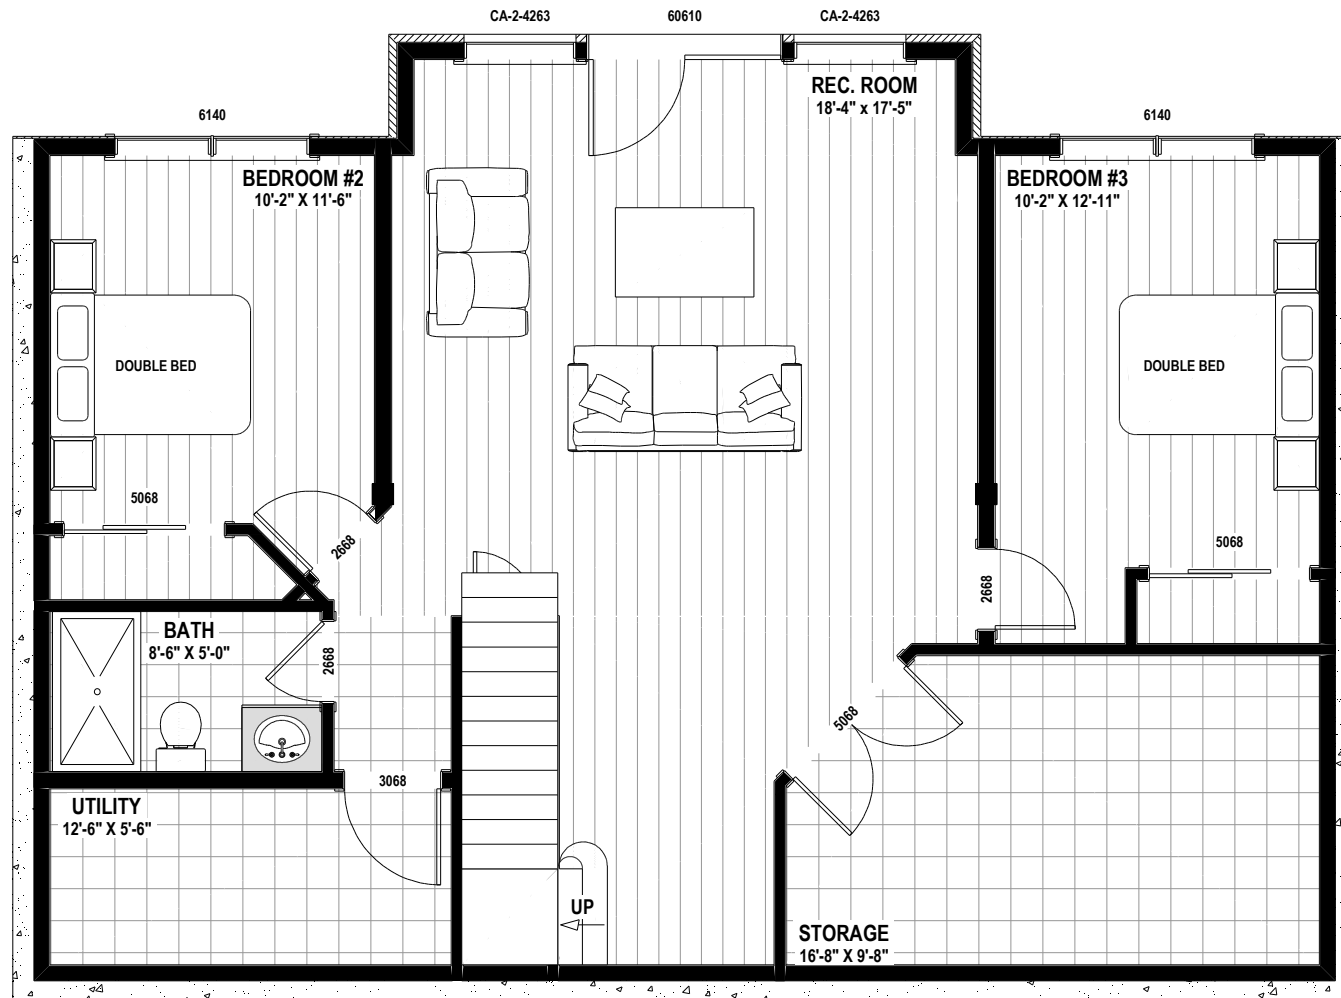

**SILVER BIRCH - 2597 sq.ft**

**SILVER BIRCH - 2597 sq.ft**

**SILVER BIRCH - 2597 sq.ft**

**SILVER BIRCH - 2597 sq.ft**

**MAIN FLOOR PLAN**  
 LIVING AREA = 1188 SQ.FT  
 SUNROOM AREA = 221 SQ.FT

**SILVER BIRCH - 2597 sq.ft**

Phone: 877-GO-2-LOGS (toll free)  
 Phone: 705-738-5131  
 Fax: 705-738-5283  
 info@confederationloghomes.com  
 www.confederationloghomes.com

**LOWER FLOOR PLAN**  
LIVING AREA = 1188 SQ.FT

Phone: 877-GO-2-LOGS (toll free)  
Phone: 705-738-5131  
Fax: 705-738-5283  
info@confederationloghomes.com  
www.confederationloghomes.com

**SILVER BIRCH - 2597 sq.ft**