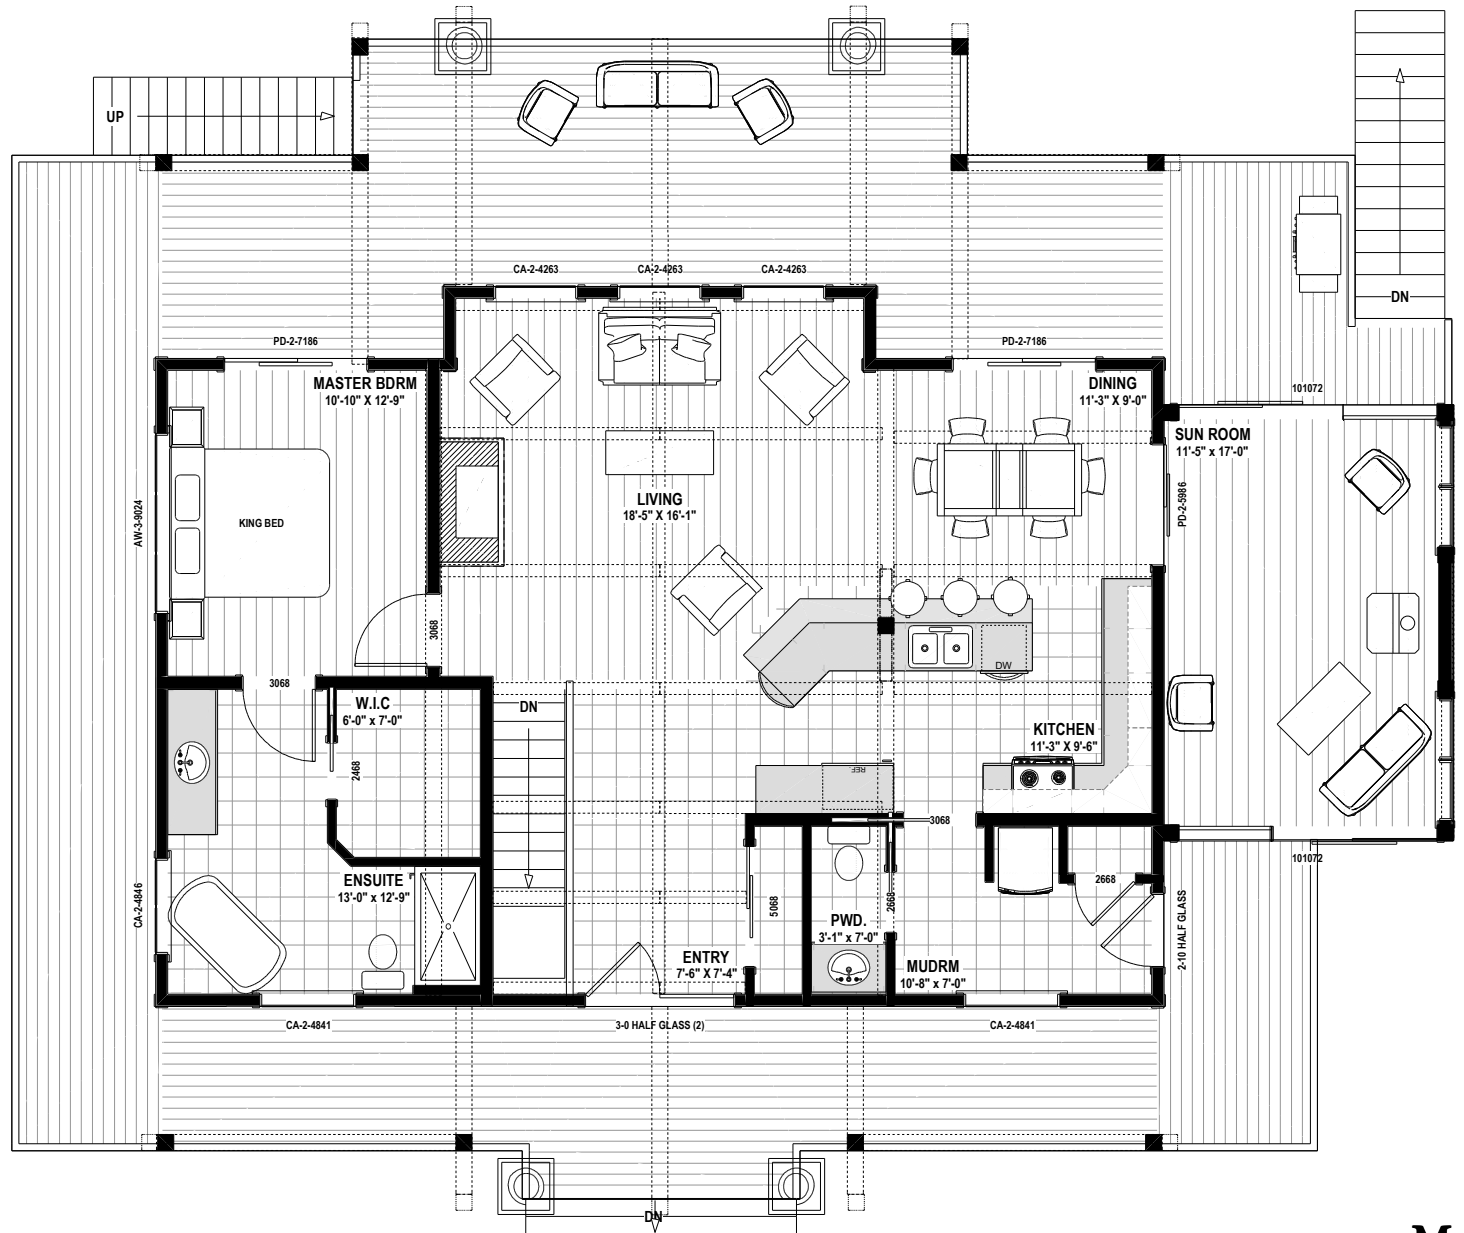

**SILVER BIRCH - 2597 sq.ft**

**SILVER BIRCH - 2597 sq.ft**

**SILVER BIRCH - 2597 sq.ft**

**SILVER BIRCH - 2597 sq.ft**

**MAIN FLOOR PLAN**  
 LIVING AREA = 1188 SQ.FT  
 SUNROOM AREA = 221 SQ.FT

**SILVER BIRCH - 2597 sq.ft**

Phone: 877-GO-2-LOGS (toll free)  
 Phone: 705-738-5131  
 Fax: 705-738-5283  
 info@confederationloghomes.com  
 www.confederationloghomes.com

**LOWER FLOOR PLAN**  
LIVING AREA = 1188 SQ.FT

Phone: 877-GO-2-LOGS (toll free)  
Phone: 705-738-5131  
Fax: 705-738-5283  
info@confederationloghomes.com  
www.confederationloghomes.com

**SILVER BIRCH - 2597 sq.ft**