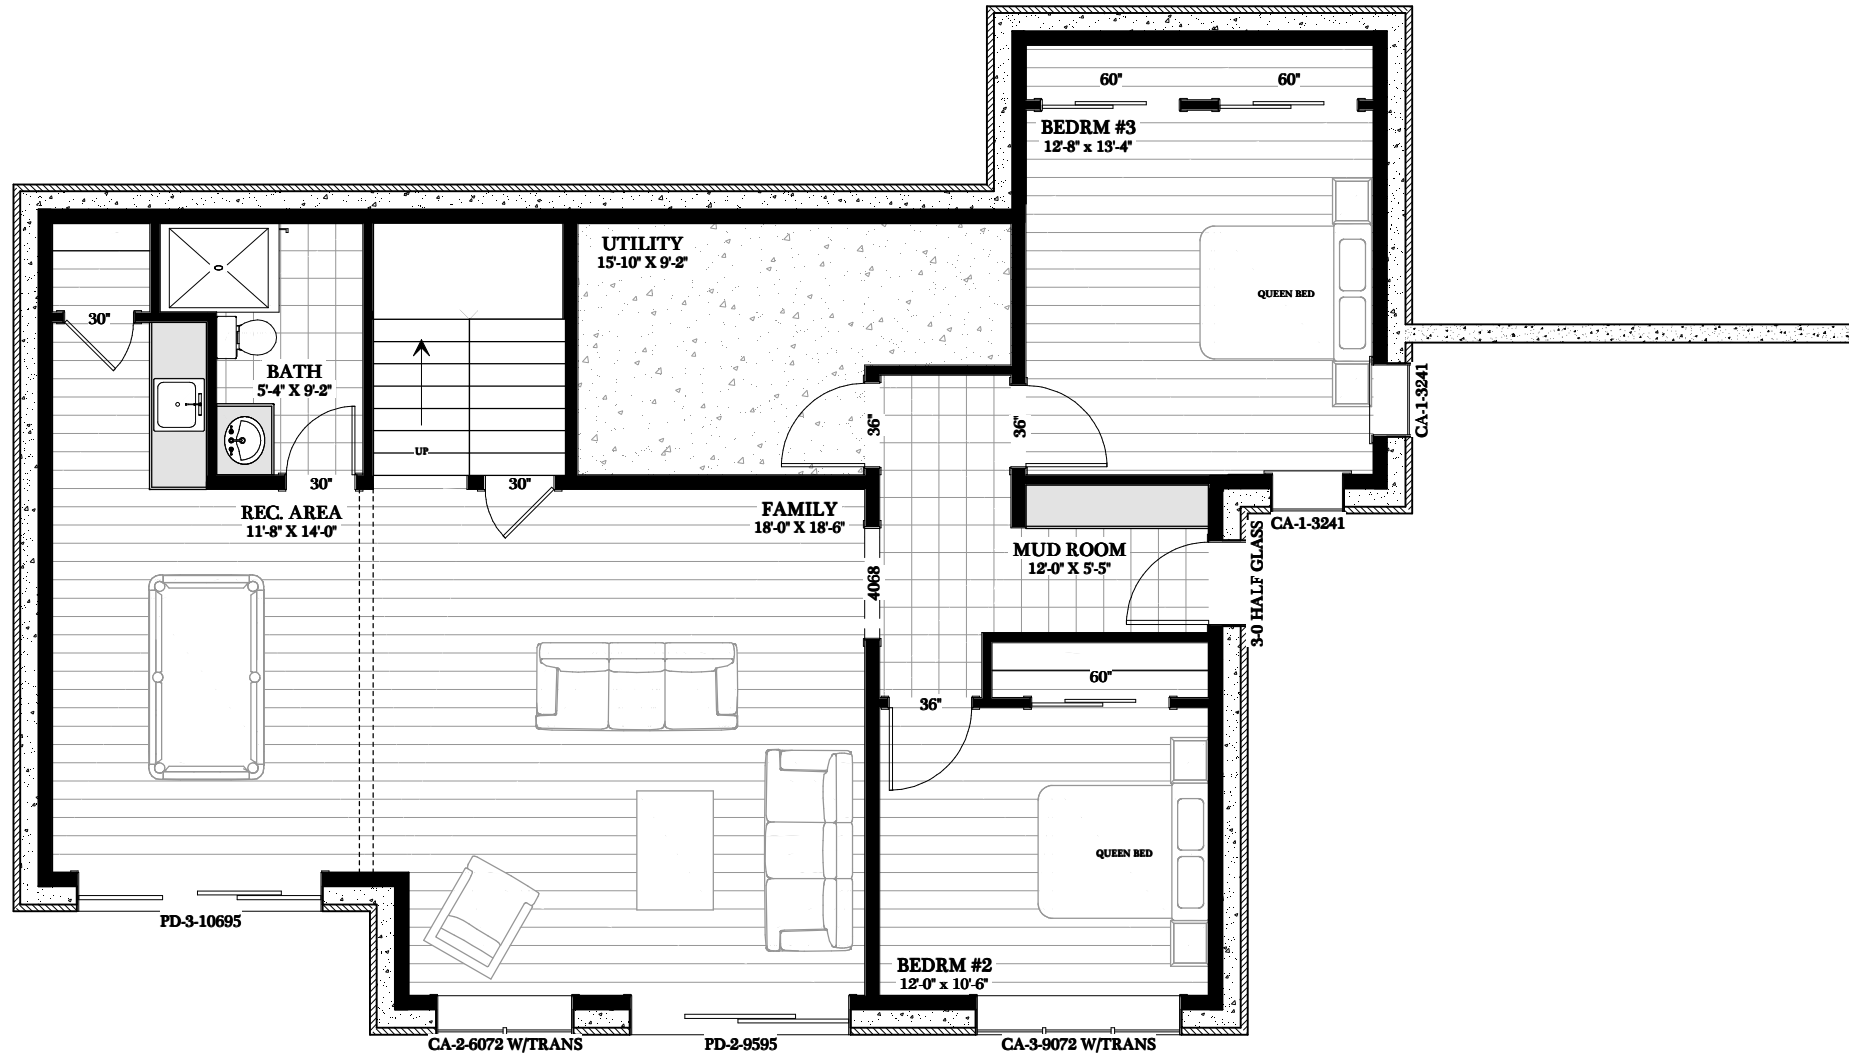

**RED FOX - 2930 sq.ft**

**RED FOX - 2930 sq.ft**

**RED FOX - 2930 sq.ft**

**RED FOX - 2930 sq.ft**

**MAIN FLOOR PLAN**  
2930 SQ.FT

Phone: 877-GO-2-LOGS (toll free)  
 Phone: 705-738-5131  
 Fax: 705-738-5283  
 info@confederationloghomes.com  
 www.confederationloghomes.com

**RED FOX - 2930 sq.ft**

**LOWER FLOOR PLAN**

Phone: 877-GO-2-LOGS (toll free)  
 Phone: 705-738-5131  
 Fax: 705-738-5283  
 info@confederationloghomes.com  
 www.confederationloghomes.com

**RED FOX - 2930 sq.ft**