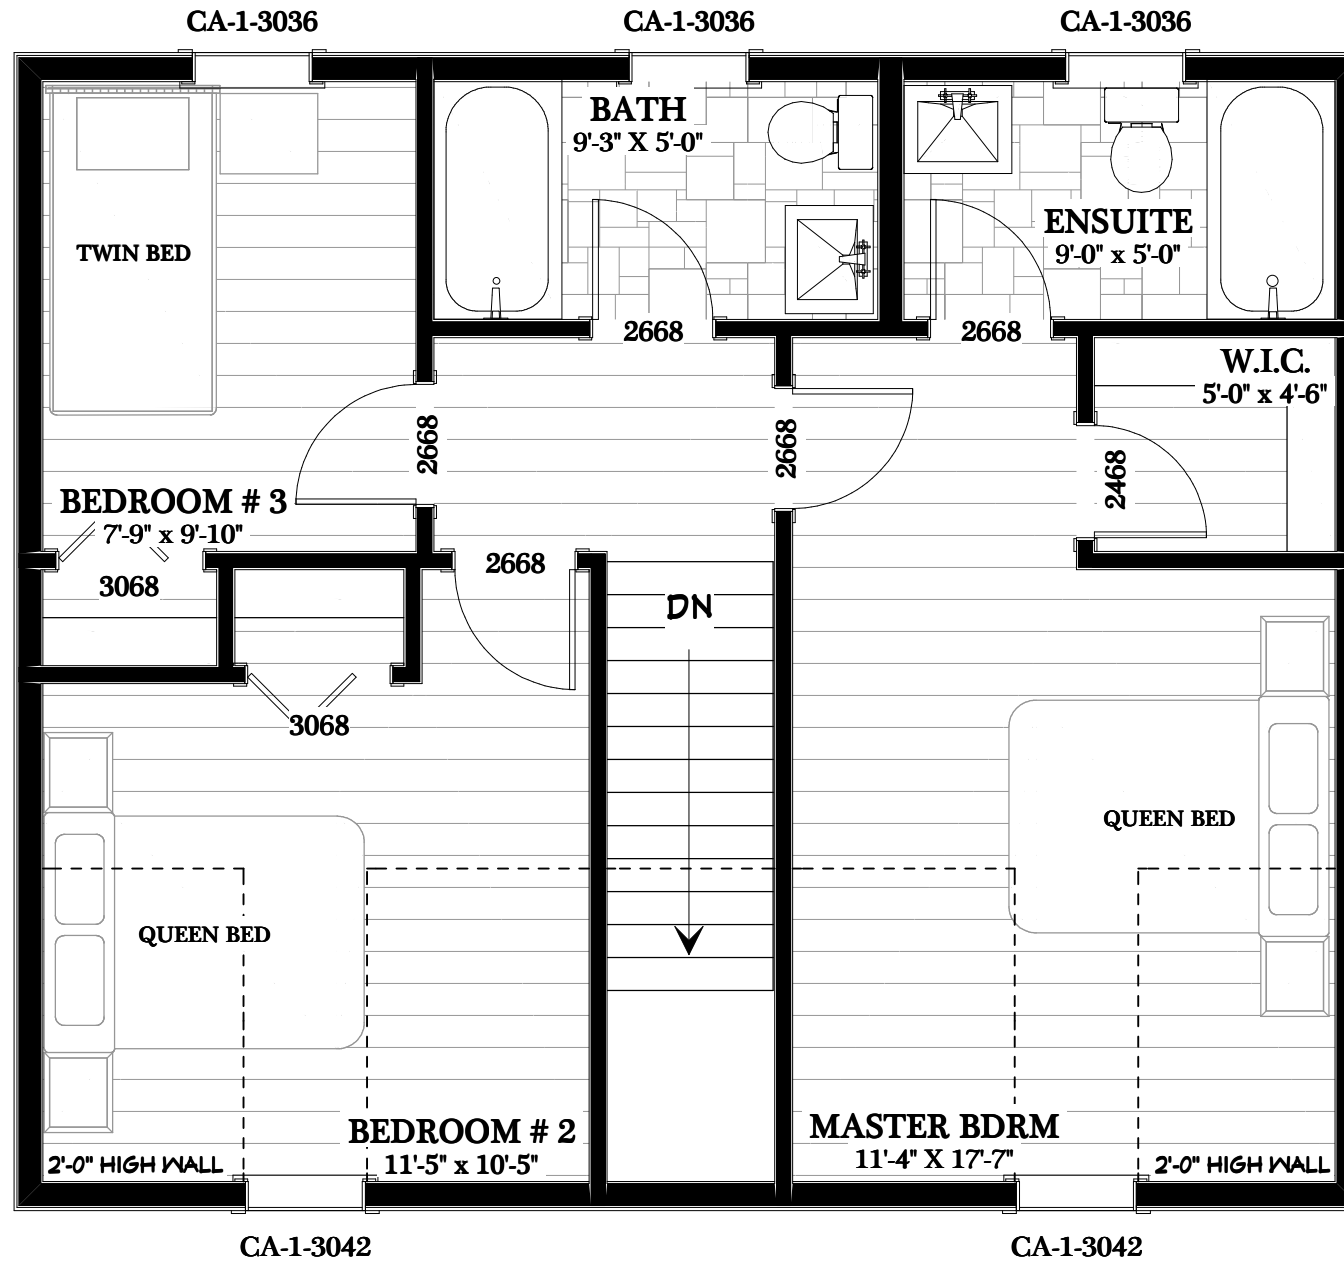

LOUISVILLE I - 1306 sq.ft

LOUISVILLE I - 1306 sq.ft

LOUISVILLE I - 1306 sq.ft

LOUISVILLE I - 1306 sq.ft

MAIN FLOOR PLAN
672 SQ FT

Phone: 877-GO-2-LOGS (toll free)
 Phone: 705-738-5131
 Fax: 705-738-5283
 info@confederationloghomes.com
 www.confederationloghomes.com

LOUISVILLE I - 1306 sq.ft

UPPER FLOOR PLAN
634 SQ FT

LOUISVILLE I - 1306 sq.ft