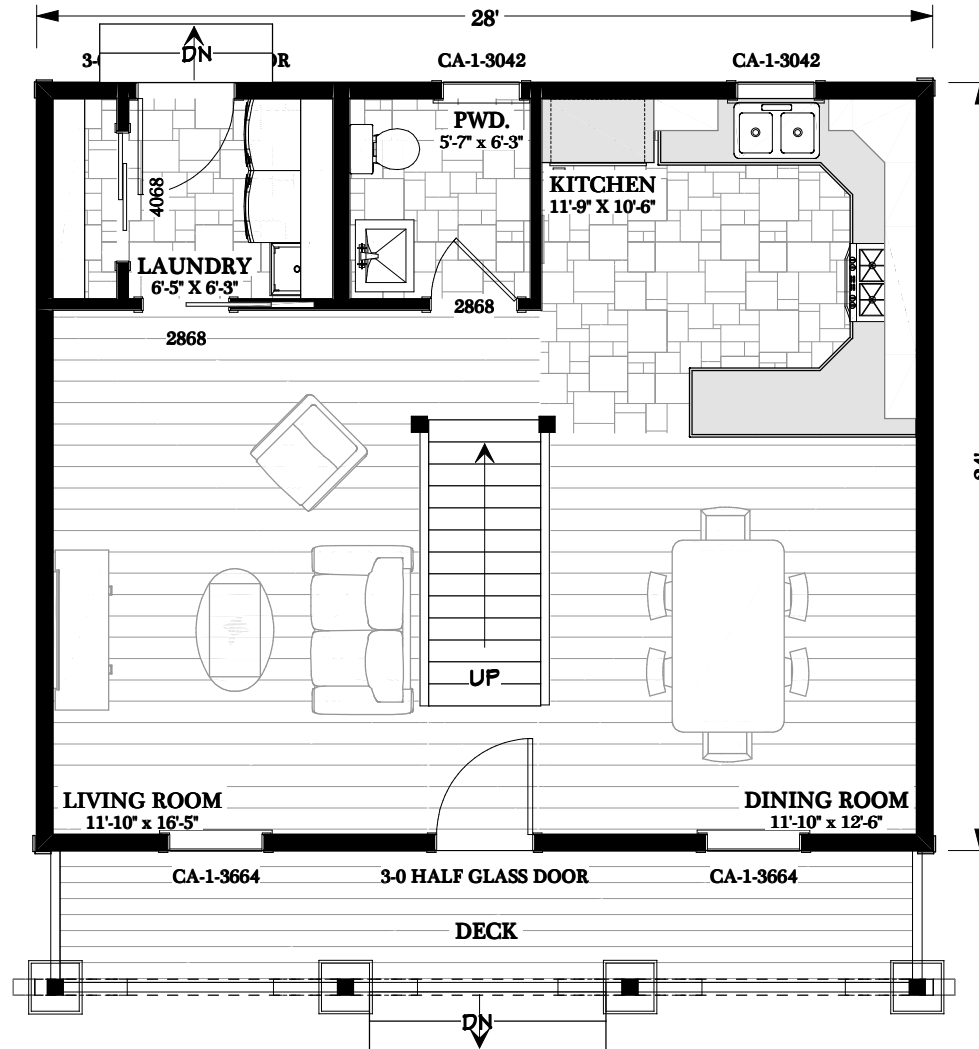

LOUISVILLE I - 1306 sq.ft

LOUISVILLE I - 1306 sq.ft

LOUISVILLE I - 1306 sq.ft

LOUISVILLE I - 1306 sq.ft

MAIN FLOOR PLAN
672 SQ FT

Phone: 877-GO-2-LOGS (toll free)
 Phone: 705-738-5131
 Fax: 705-738-5283
 info@confederationloghomes.com
 www.confederationloghomes.com

LOUISVILLE I - 1306 sq.ft

UPPER FLOOR PLAN
634 SQ FT

LOUISVILLE I - 1306 sq.ft