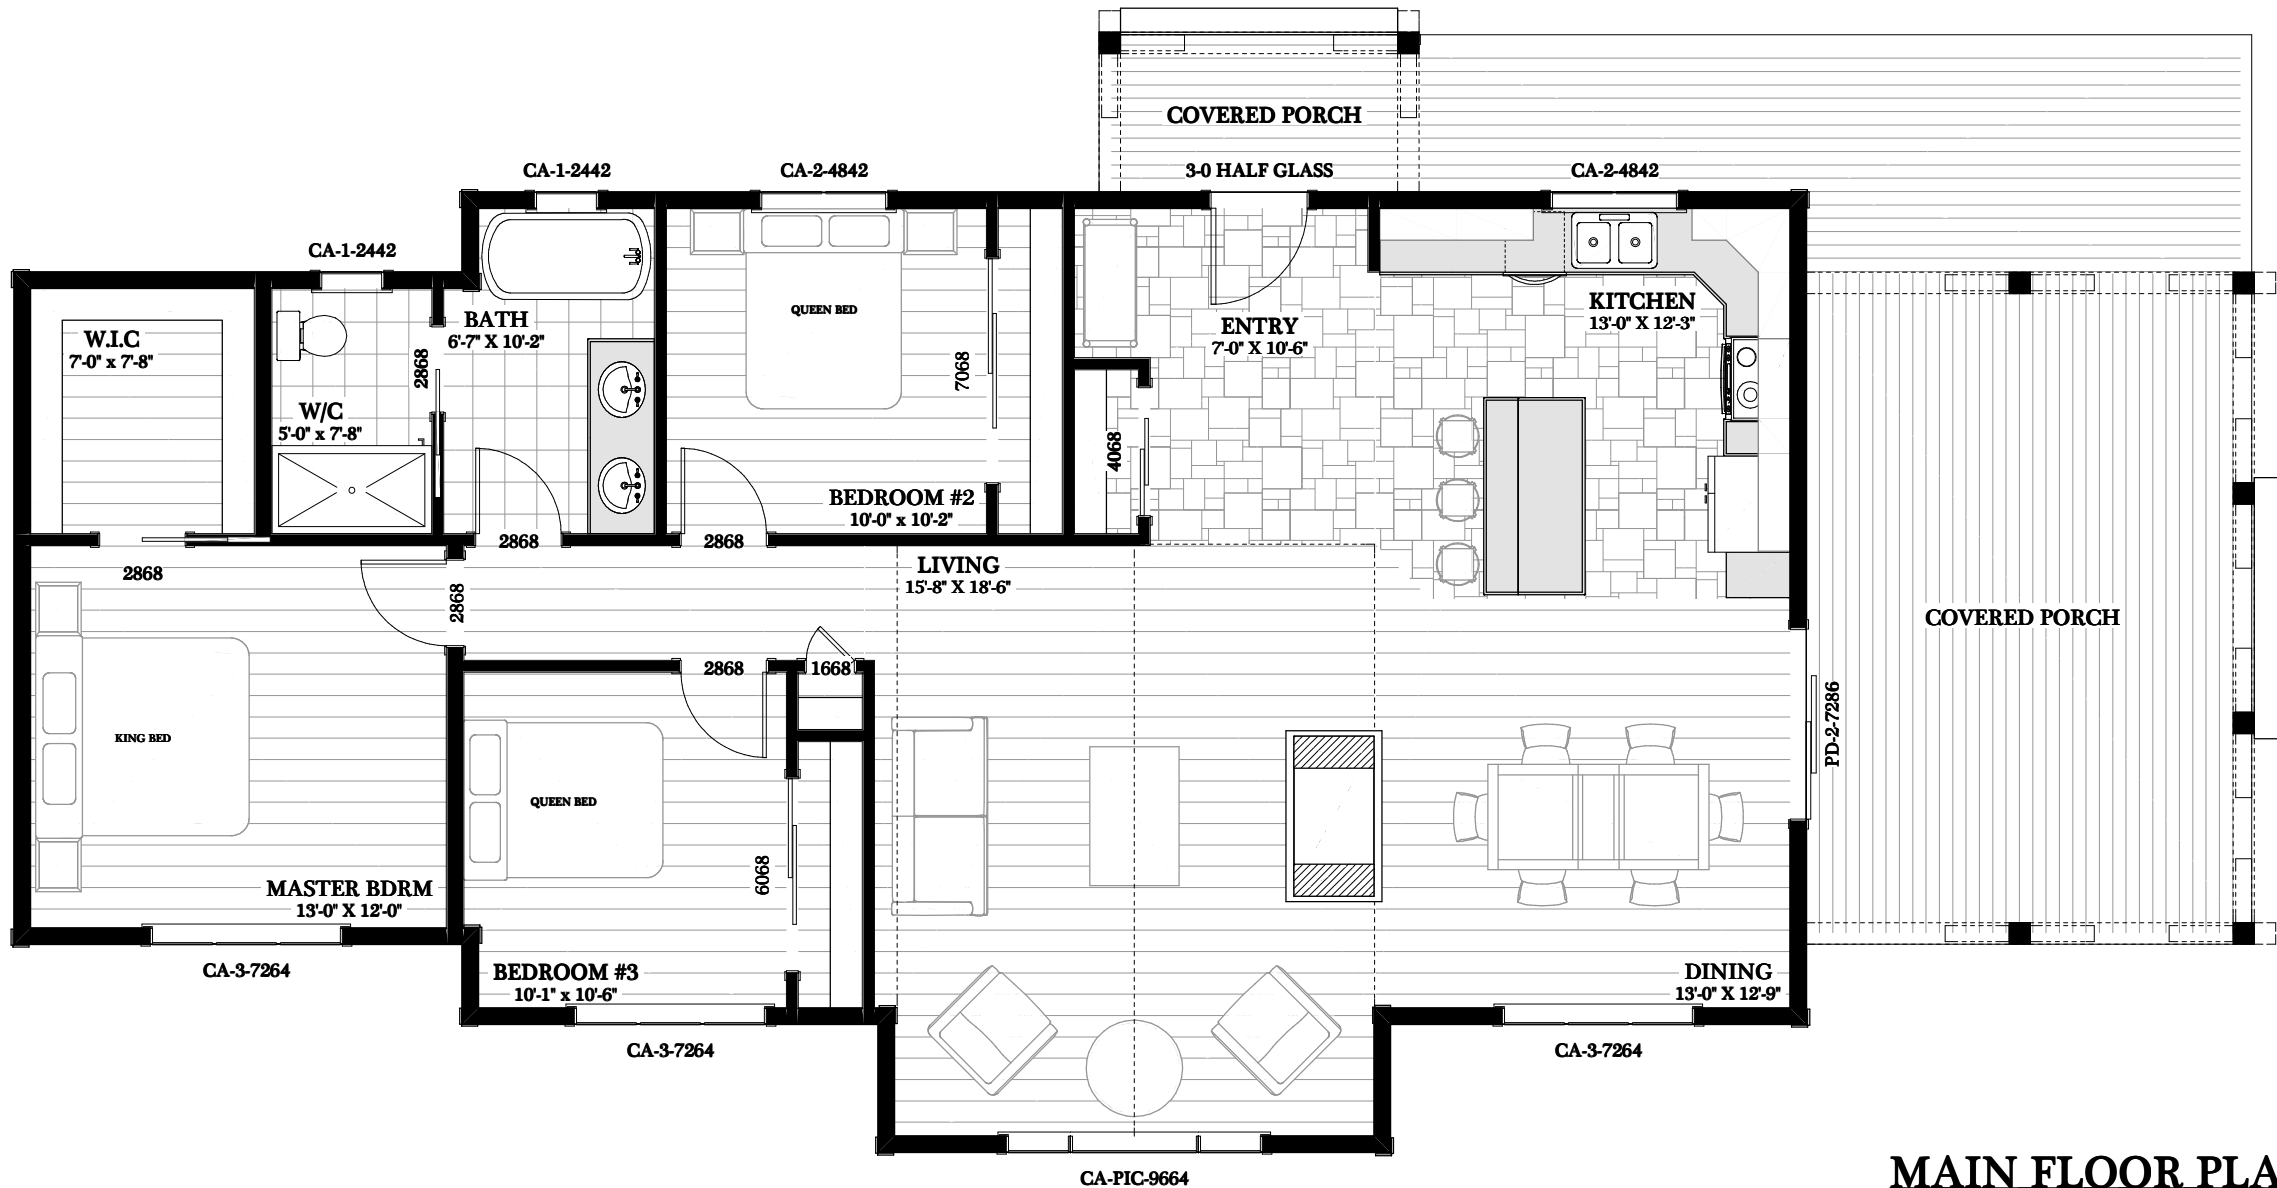

**HEART WOOD - 1450 sq.ft**

**HEART WOOD - 1450 sq.ft**

**HEART WOOD - 1450 sq.ft**

**HEART WOOD - 1450 sq.ft**

**MAIN FLOOR PLAN**  
 LIVING AREA = 1450 SQ.FT

Phone: 877-GO-2-LOGS (toll free)  
 Phone: 705-738-5131  
 Fax: 705-738-5283  
 info@confederationloghomes.com  
 www.confederationloghomes.com

**HEART WOOD - 1450 sq.ft**