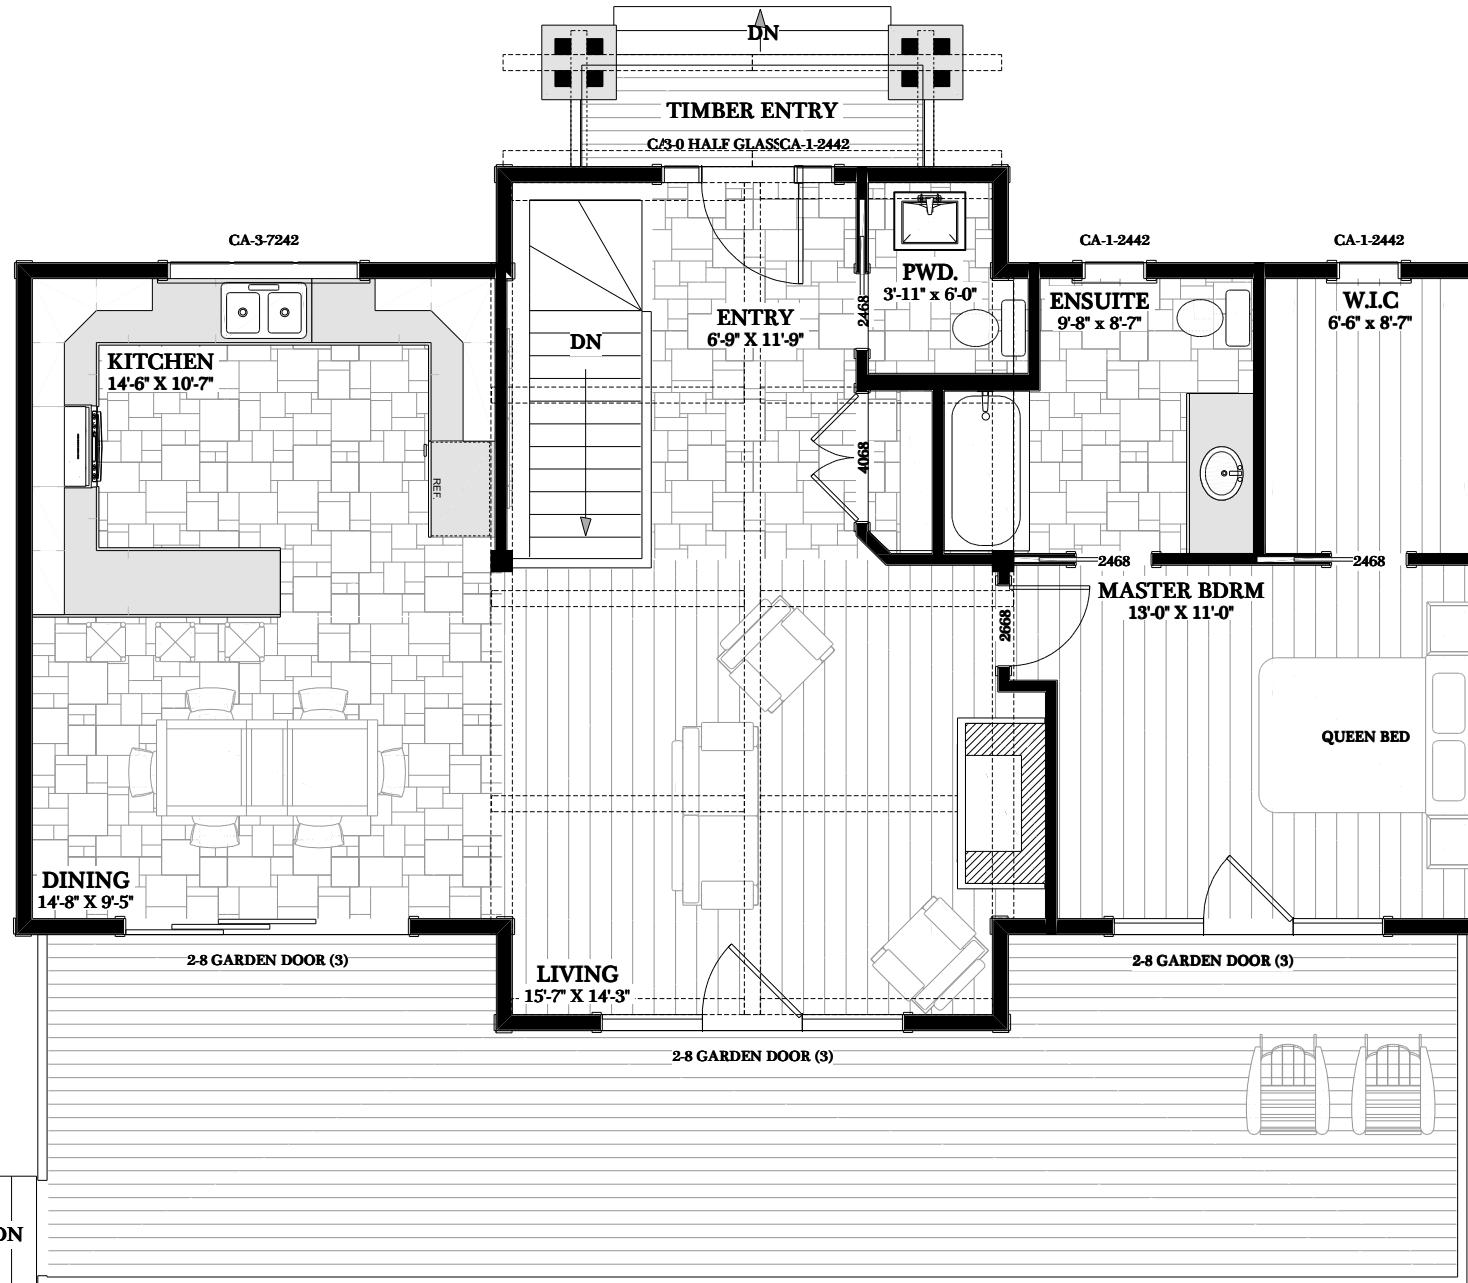

HARDWOOD - 1062 sq.ft

HARDWOOD - 1062 sq.ft

HARDWOOD - 1062 sq.ft

HARDWOOD - 1062 sq.ft

MAIN FLOOR PLAN
1062 SQ.FT

HARDWOOD - 1062 sq.ft

LOWER FLOOR PLAN

Phone: 877-GO-2-LOGS (toll free)
 Phone: 705-738-5131
 Fax: 705-738-5283
 info@confederationloghomes.com
 www.confederationloghomes.com

HARDWOOD - 1062 sq.ft