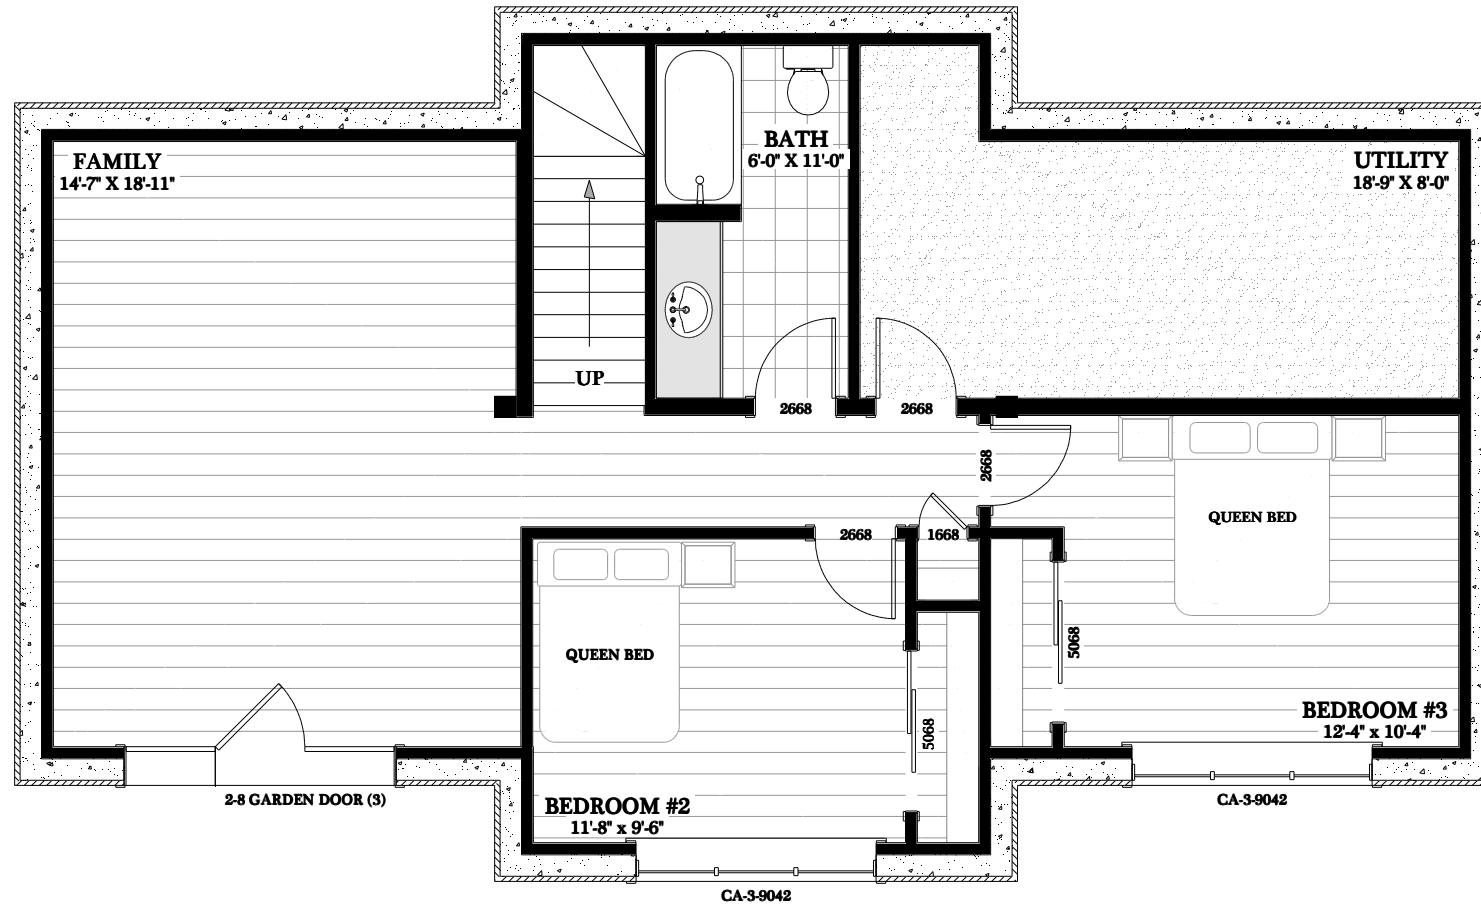

HARDWOOD - 1062 sq.ft

HARDWOOD - 1062 sq.ft

HARDWOOD - 1062 sq.ft

HARDWOOD - 1062 sq.ft

MAIN FLOOR PLAN
1062 SQ.FT

HARDWOOD - 1062 sq.ft

LOWER FLOOR PLAN

Phone: 877-GO-2-LOGS (toll free)
 Phone: 705-738-5131
 Fax: 705-738-5283
 info@confederationloghomes.com
 www.confederationloghomes.com

HARDWOOD - 1062 sq.ft