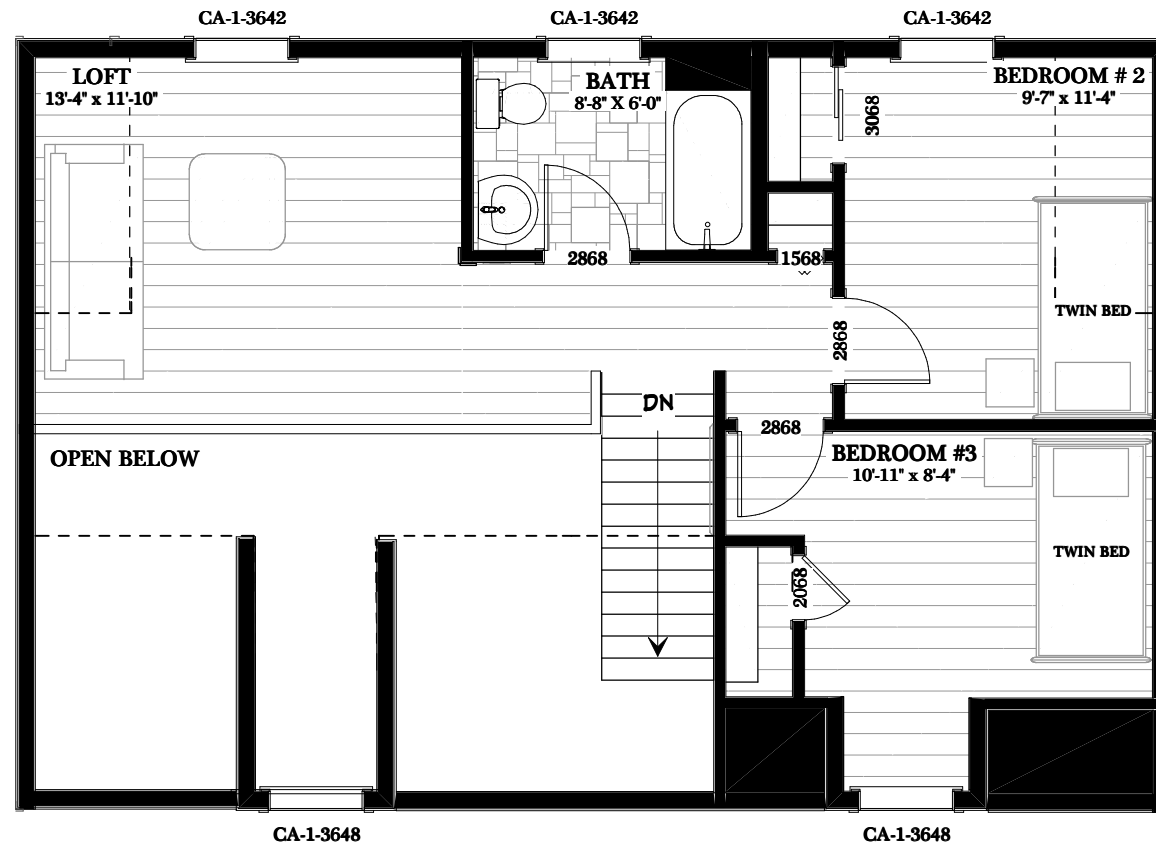

ELDORADO I- 1463 sq.ft

ELDORADO I- 1463 sq.ft

ELDORADO I- 1463 sq.ft

ELDORADO I- 1463 sq.ft

MAIN FLOOR PLAN
864 SQ FT

Phone: 877-GO-2-LOGS (toll free)
 Phone: 705-738-5131
 Fax: 705-738-5283
 info@confederationloghomes.com
 www.confederationloghomes.com

ELDORADO I- 1463 sq.ft

UPPER FLOOR PLAN
603 SQ FT

Phone: 877-GO-2-LOGS (toll free)
 Phone: 705-738-5131
 Fax: 705-738-5283
 info@confederationloghomes.com
 www.confederationloghomes.com

ELDORADO I- 1463 sq.ft