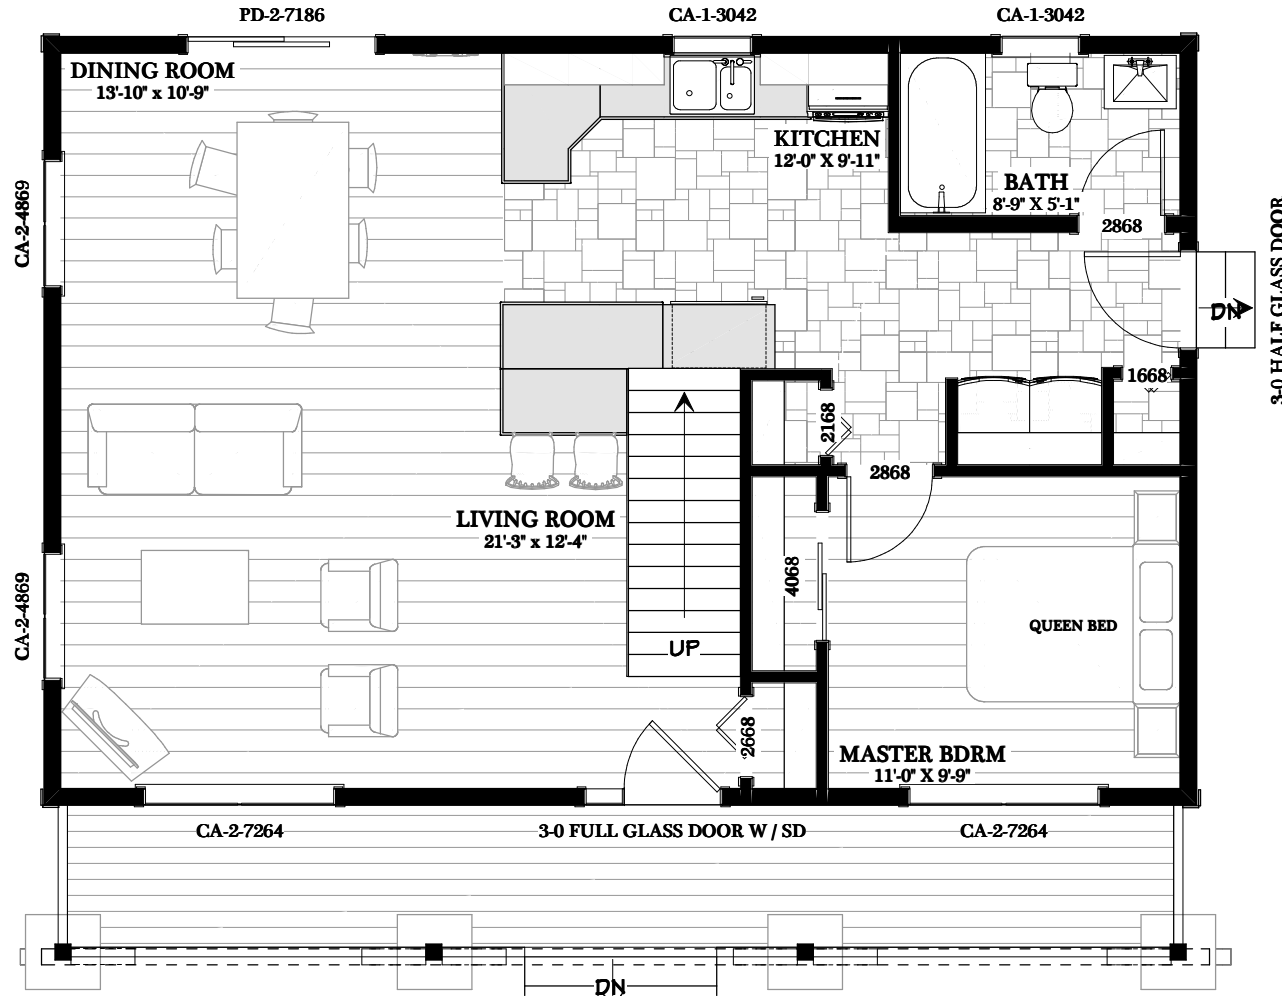

ELDORADO I- 1463 sq.ft

ELDORADO I- 1463 sq.ft

ELDORADO I- 1463 sq.ft

ELDORADO I- 1463 sq.ft

MAIN FLOOR PLAN
864 SQ FT

Phone: 877-GO-2-LOGS (toll free)
 Phone: 705-738-5131
 Fax: 705-738-5283
 info@confederationloghomes.com
 www.confederationloghomes.com

ELDORADO I- 1463 sq.ft

UPPER FLOOR PLAN
603 SQ FT

Phone: 877-GO-2-LOGS (toll free)
 Phone: 705-738-5131
 Fax: 705-738-5283
 info@confederationloghomes.com
 www.confederationloghomes.com

ELDORADO I- 1463 sq.ft