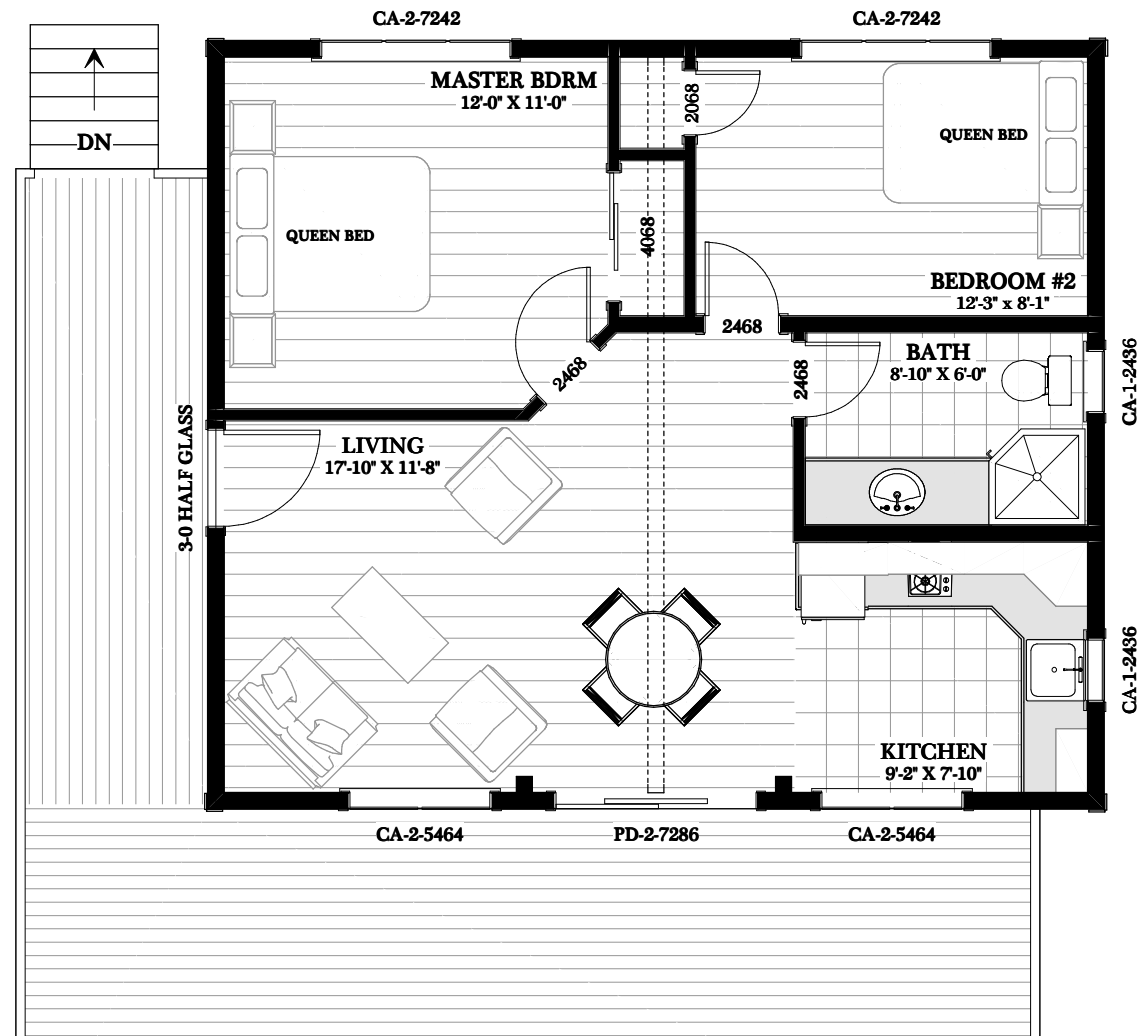

DAWN - 672 sq.ft

DAWN - 672 sq.ft

DAWN - 672 sq.ft

DAWN - 672 sq.ft

MAIN FLOOR PLAN

672 SQ.FT

Phone: 877-GO-2-LOGS (toll free)
Phone: 705-738-5131
Fax: 705-738-5283
info@confederationloghomes.com
www.confederationloghomes.com

DAWN - 672 sq.ft