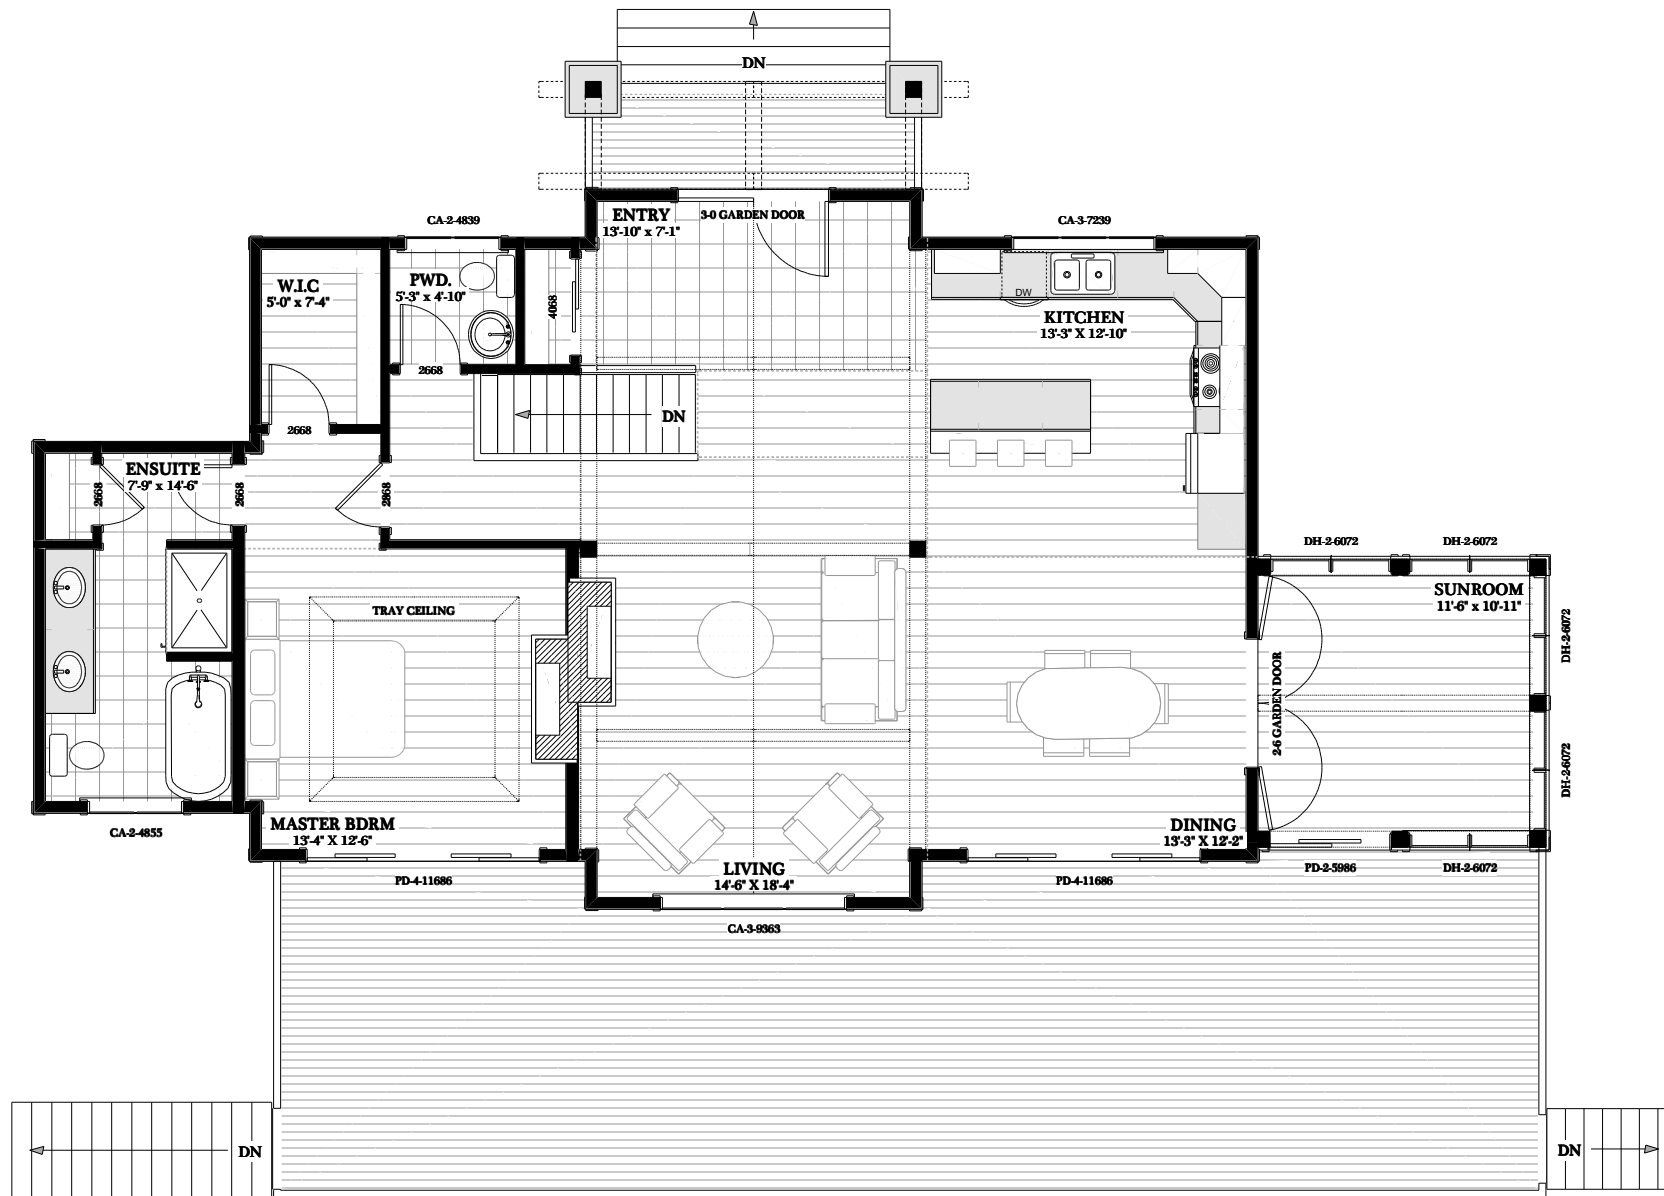

**CEDAR GROVE - 2723 sq.ft**

**CEDAR GROVE - 2723 sq.ft**

**CEDAR GROVE - 2723 sq.ft**

**CEDAR GROVE - 2723 sq.ft**

### MAIN FLOOR PLAN

LIVING AREA = 1288 SQ.FT  
 SUNROOM AREA = 147 SQ.FT

Phone: 877-GO-2-LOGS (toll free)  
 Phone: 705-738-5131  
 Fax: 705-738-5283  
 info@confederationloghomes.com  
 www.confederationloghomes.com

# CEDAR GROVE - 2723 sq.ft

**LOWER FLOOR PLAN**

1288 SQ.FT

**CEDAR GROVE - 2723 sq.ft**