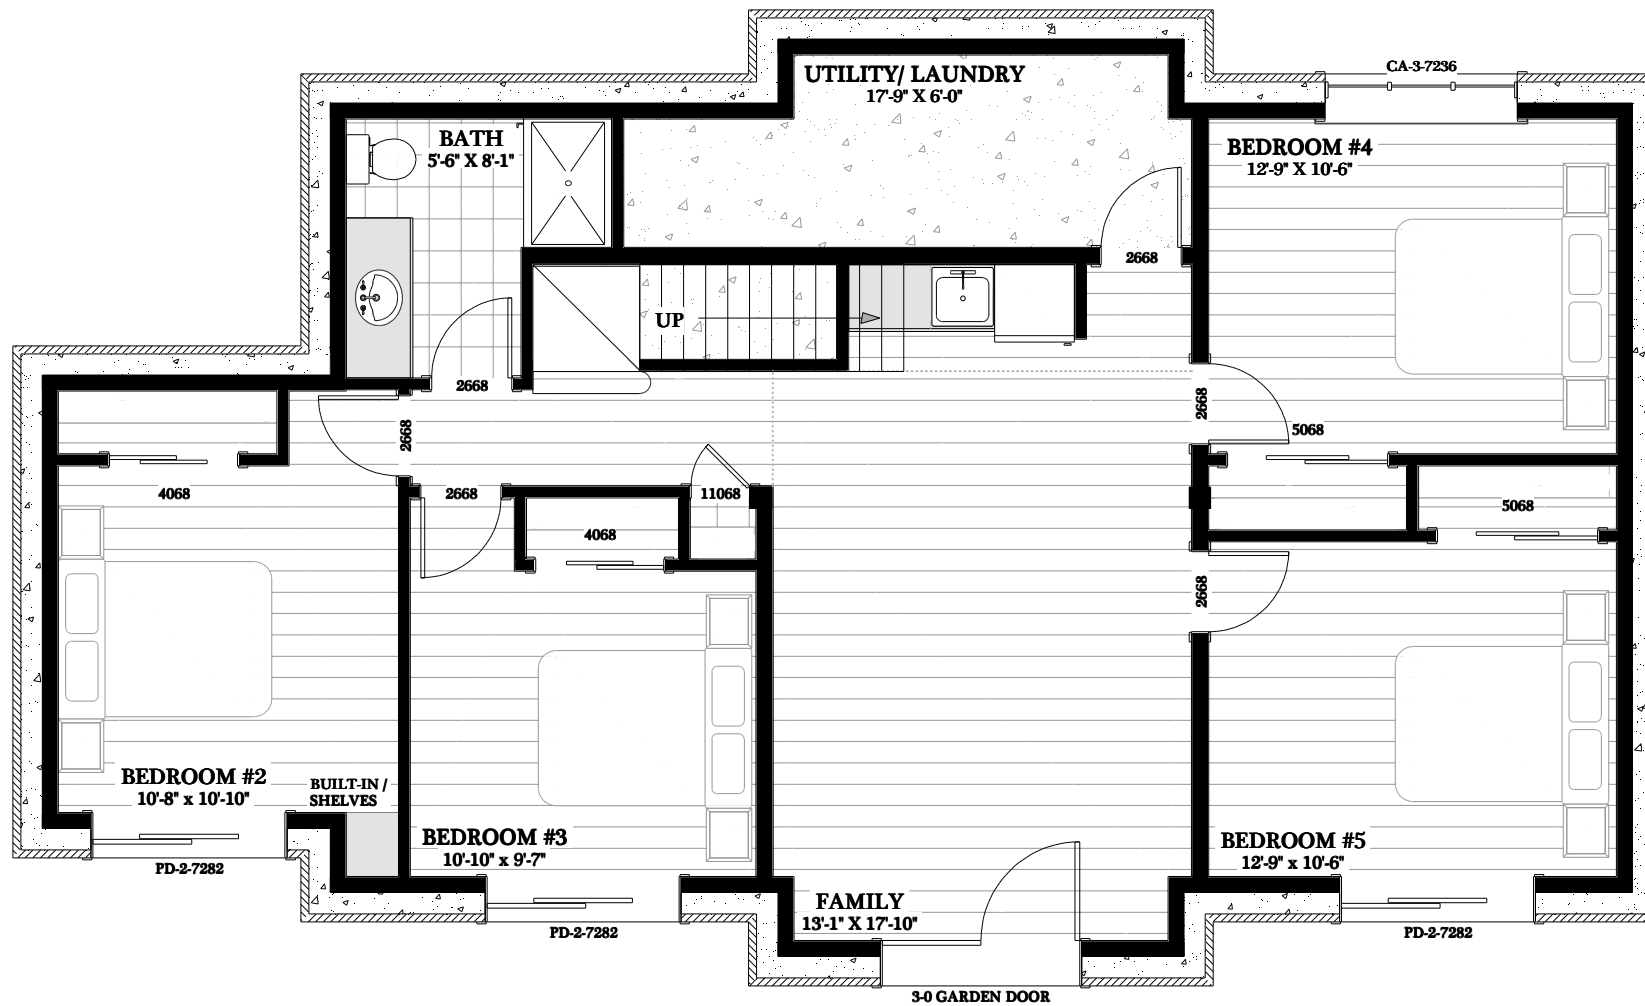

**CEDAR GROVE - 2723 sq.ft**

**CEDAR GROVE - 2723 sq.ft**

**CEDAR GROVE - 2723 sq.ft**

**CEDAR GROVE - 2723 sq.ft**

### MAIN FLOOR PLAN

LIVING AREA = 1288 SQ.FT  
 SUNROOM AREA = 147 SQ.FT

Phone: 877-GO-2-LOGS (toll free)  
 Phone: 705-738-5131  
 Fax: 705-738-5283  
 info@confederationloghomes.com  
 www.confederationloghomes.com

# CEDAR GROVE - 2723 sq.ft

**LOWER FLOOR PLAN**

1288 SQ.FT

**CEDAR GROVE - 2723 sq.ft**