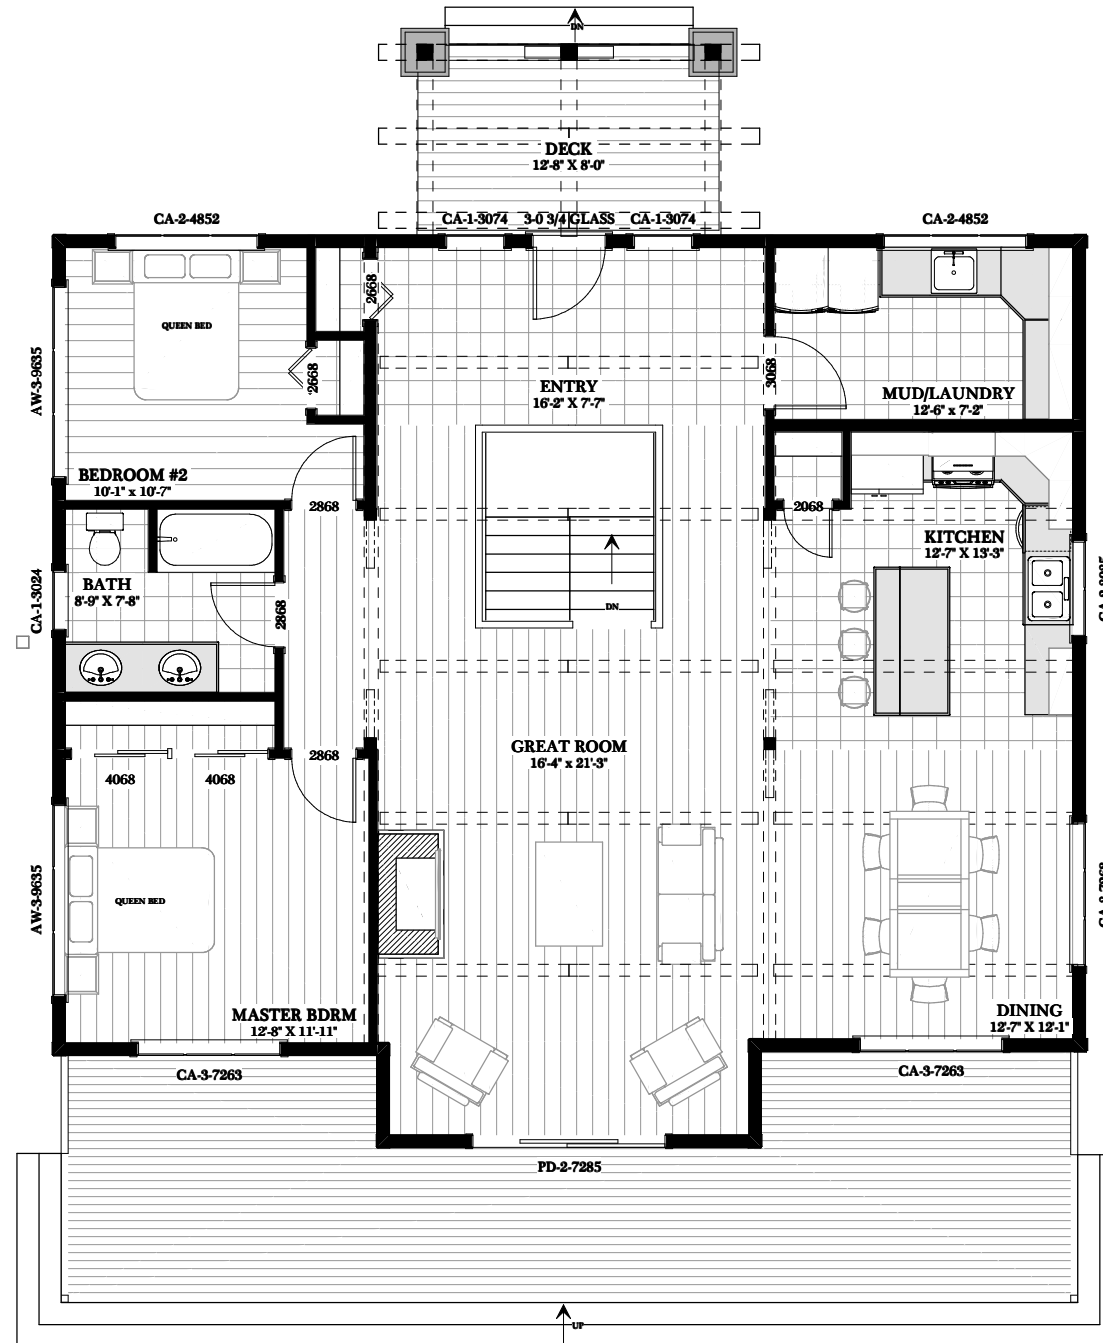

CARIBOU - 1467 sq.ft

CARIBOU - 1467 sq.ft

CARIBOU - 1467 sq.ft

CARIBOU - 1467 sq.ft

MAIN FLOOR PLAN
1467 SQ.FT

Phone: 877-GO-2-LOGS (toll free)
 Phone: 705-738-5131
 Fax: 705-738-5283
 info@confederationloghomes.com
 www.confederationloghomes.com

CARIBOU - 1467 sq.ft