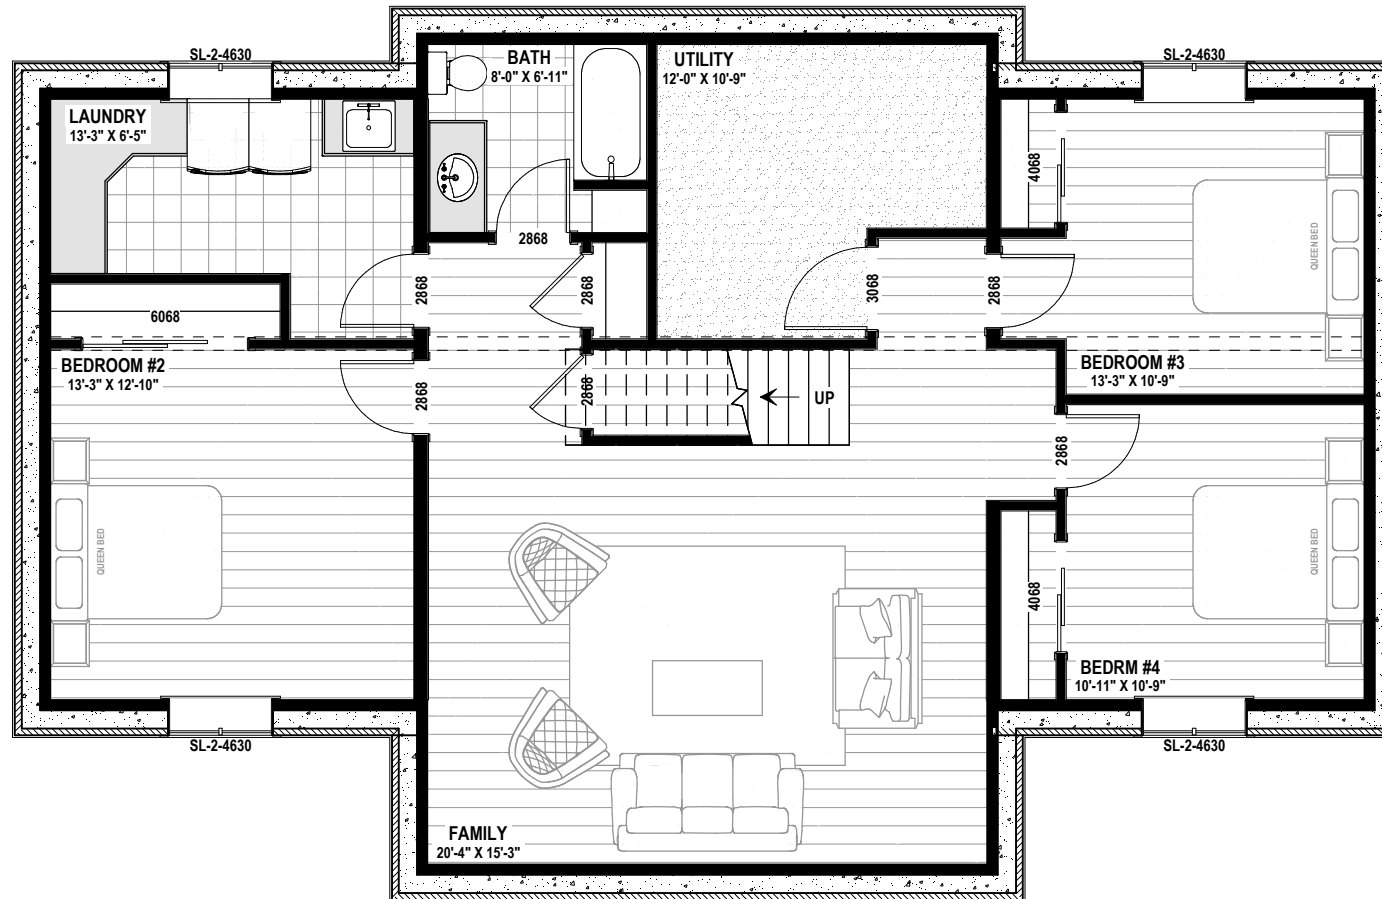

CARIBOU II - 2754 sq.ft

CARIBOU II - 2754 sq.ft

MAIN FLOOR PLAN

1377 sq.ft

CARIBOU II - 2754 sq.ft

Phone: 877-GO-2-LOGS (toll free)
 Phone: 705-738-5131
 Fax: 705-738-5283
 info@confederationloghomes.com
 www.confederationloghomes.com

LOWER FLOOR PLAN
1377 sq.ft

Phone: 877-GO-2-LOGS (toll free)
 Phone: 705-738-5131
 Fax: 705-738-5283
 info@confederationloghomes.com
 www.confederationloghomes.com

CARIBOU II - 2754 sq.ft

CARIBOU II - 2754 sq.ft

CARIBOU II - 2754 sq.ft