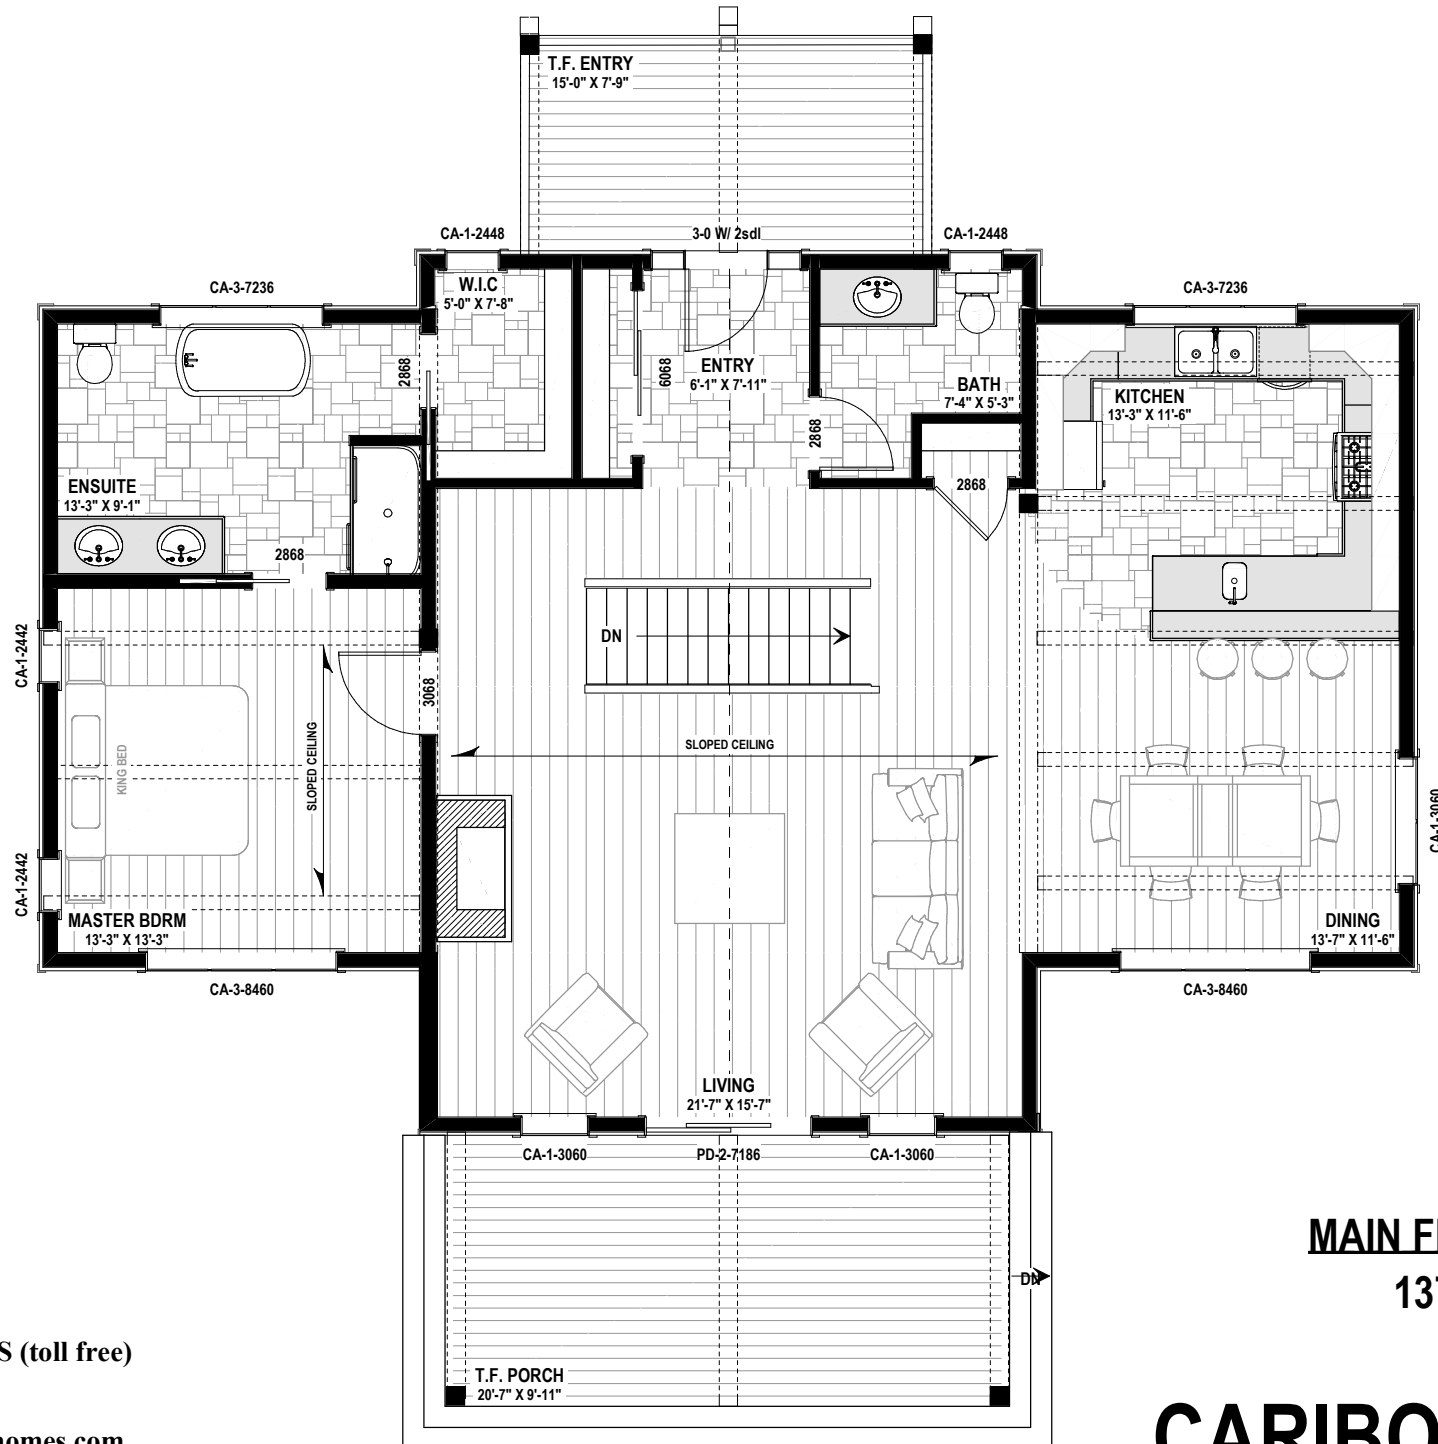

CARIBOU II - 2754 sq.ft

CARIBOU II - 2754 sq.ft

MAIN FLOOR PLAN

1377 sq.ft

CARIBOU II - 2754 sq.ft

Phone: 877-GO-2-LOGS (toll free)
 Phone: 705-738-5131
 Fax: 705-738-5283
 info@confederationloghomes.com
 www.confederationloghomes.com

LOWER FLOOR PLAN
1377 sq.ft

Phone: 877-GO-2-LOGS (toll free)
 Phone: 705-738-5131
 Fax: 705-738-5283
 info@confederationloghomes.com
 www.confederationloghomes.com

CARIBOU II - 2754 sq.ft

CARIBOU II - 2754 sq.ft

CARIBOU II - 2754 sq.ft