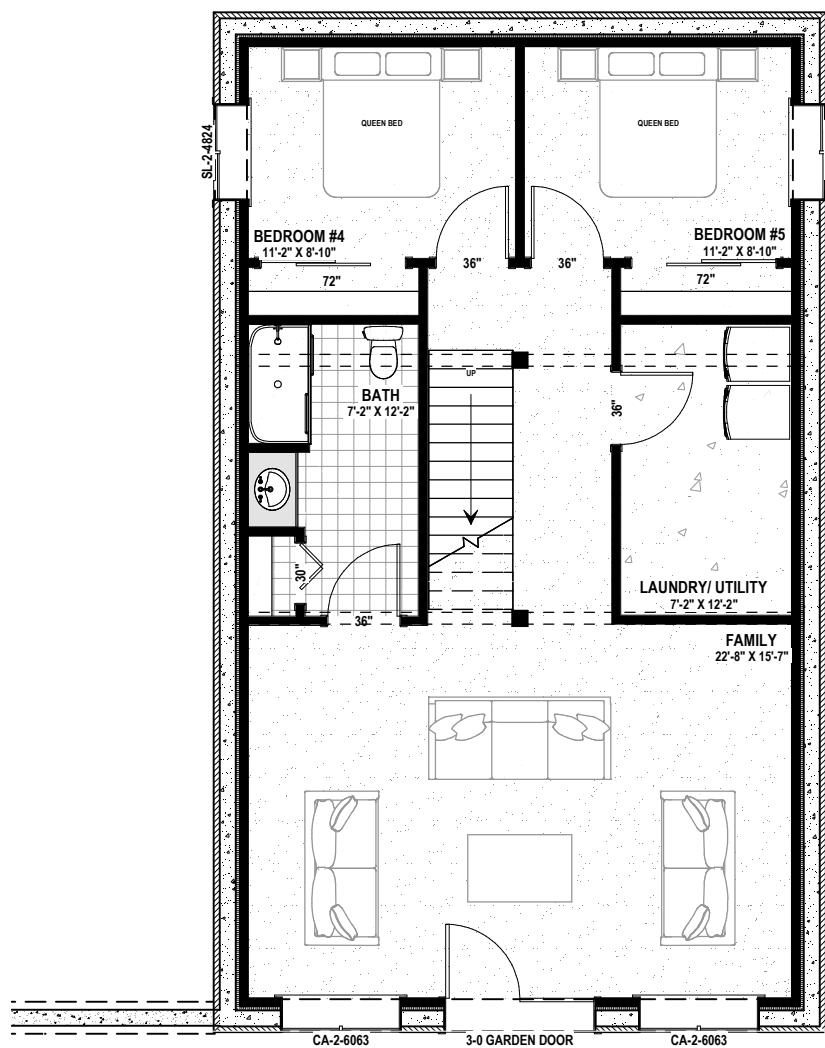

BULRUSH - 2494 sq.ft

BULRUSH - 2494 sq.ft

BULRUSH - 2494 sq.ft

BULRUSH - 2494 sq.ft

MAIN FLOOR PLAN
1050 SQ.FT

BULRUSH - 2494 sq.ft

Phone: 877-GO-2-LOGS (toll free)
 Phone: 705-738-5131
 Fax: 705-738-5283
 info@confederationloghomes.com
 www.confederationloghomes.com

UPPER FLOOR PLAN

394 SQ.FT

BULRUSH - 2494 sq.ft

LOWER FLOOR PLAN

1050 SQ.FT

BULRUSH - 2494 sq.ft