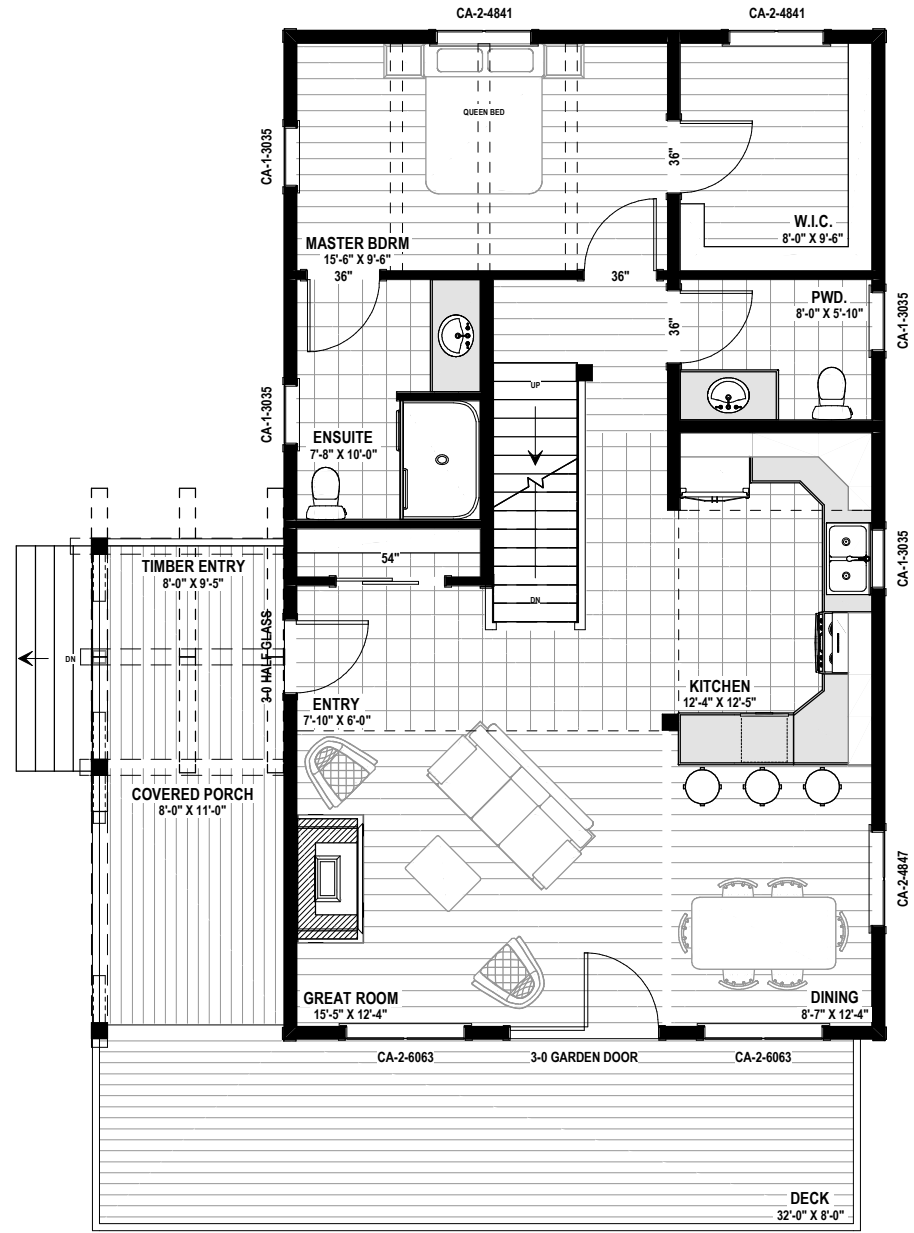

BULRUSH - 2494 sq.ft

BULRUSH - 2494 sq.ft

BULRUSH - 2494 sq.ft

BULRUSH - 2494 sq.ft

MAIN FLOOR PLAN
1050 SQ.FT

BULRUSH - 2494 sq.ft

Phone: 877-GO-2-LOGS (toll free)
 Phone: 705-738-5131
 Fax: 705-738-5283
 info@confederationloghomes.com
 www.confederationloghomes.com

UPPER FLOOR PLAN

394 SQ.FT

BULRUSH - 2494 sq.ft

LOWER FLOOR PLAN

1050 SQ.FT

BULRUSH - 2494 sq.ft