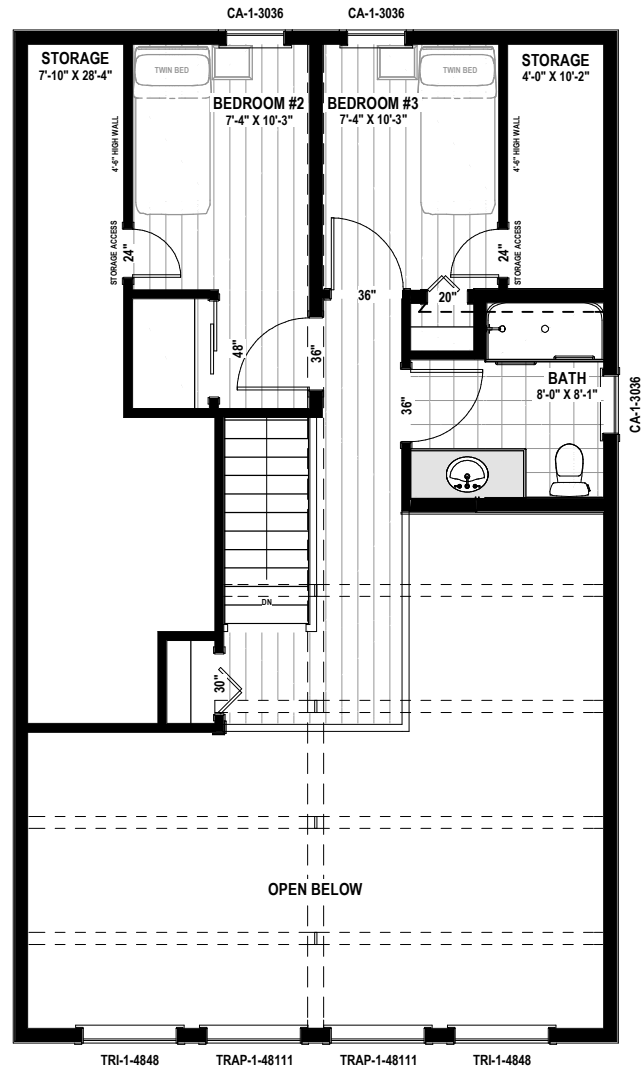

BULRUSH - 2494 sq.ft

BULRUSH - 2494 sq.ft

BULRUSH - 2494 sq.ft

BULRUSH - 2494 sq.ft

MAIN FLOOR PLAN
1050 SQ.FT

BULRUSH - 2494 sq.ft

Phone: 877-GO-2-LOGS (toll free)
 Phone: 705-738-5131
 Fax: 705-738-5283
 info@confederationloghomes.com
 www.confederationloghomes.com

UPPER FLOOR PLAN

394 SQ.FT

BULRUSH - 2494 sq.ft

LOWER FLOOR PLAN

1050 SQ.FT

BULRUSH - 2494 sq.ft