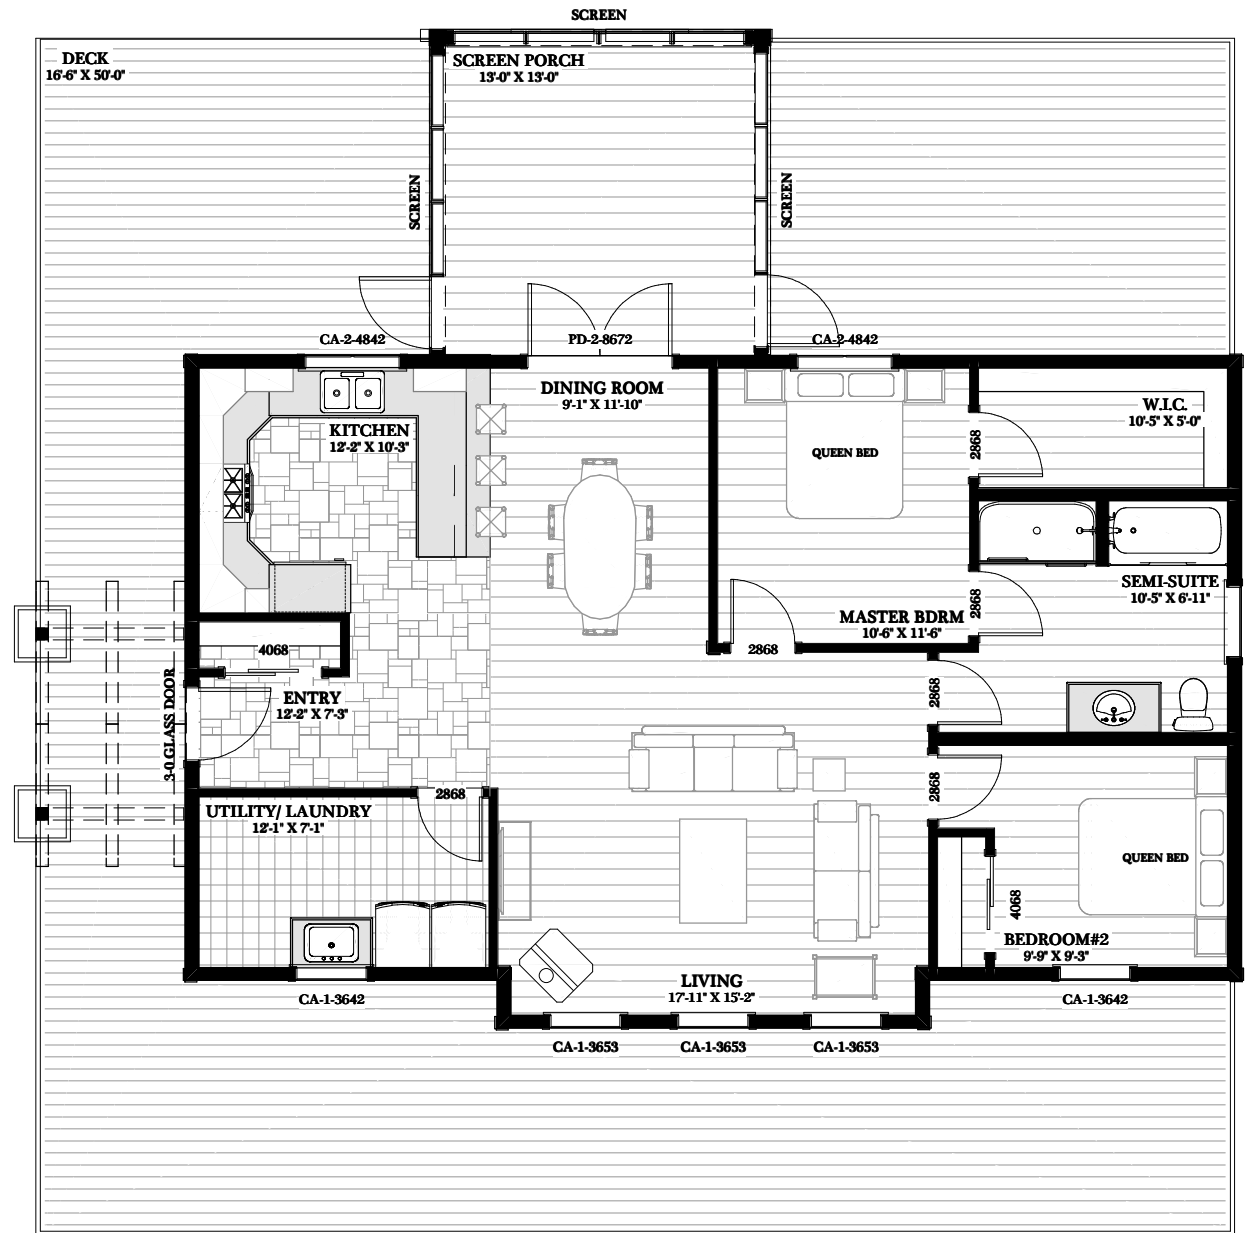

**BON ECHO - 1180 sq.ft**

**BON ECHO - 1180 sq.ft**

**MAIN FLOOR PLAN**  
1180 SQ.FT

Phone: 877-GO-2-LOGS (toll free)  
 Phone: 705-738-5131  
 Fax: 705-738-5283  
 info@confederationloghomes.com  
 www.confederationloghomes.com

**BON ECHO - 1180 sq.ft**