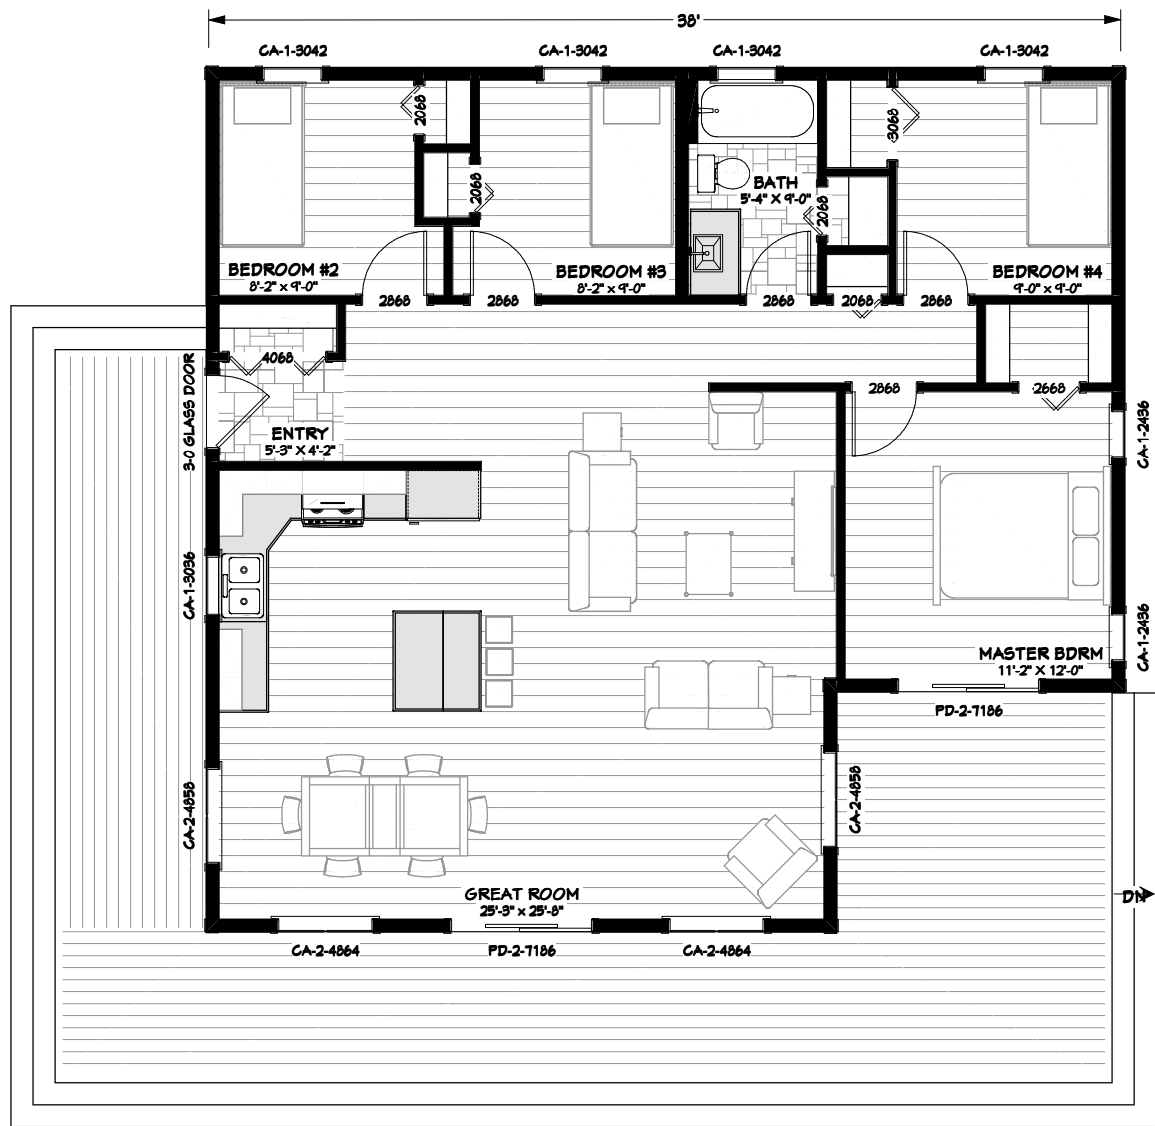

BEAUVILLE - 1248 sq.ft

BEAUVILLE - 1248 sq.ft

BEAUVILLE - 1248 sq.ft

BEAUVILLE - 1248 sq.ft

MAIN FLOOR PLAN
1248 SQ. FT

Phone: 877-GO-2-LOGS (toll free)
 Phone: 705-738-5131
 Fax: 705-738-5283
 info@confederationloghomes.com
 www.confederationloghomes.com

BEAUVILLE - 1248 sq.ft