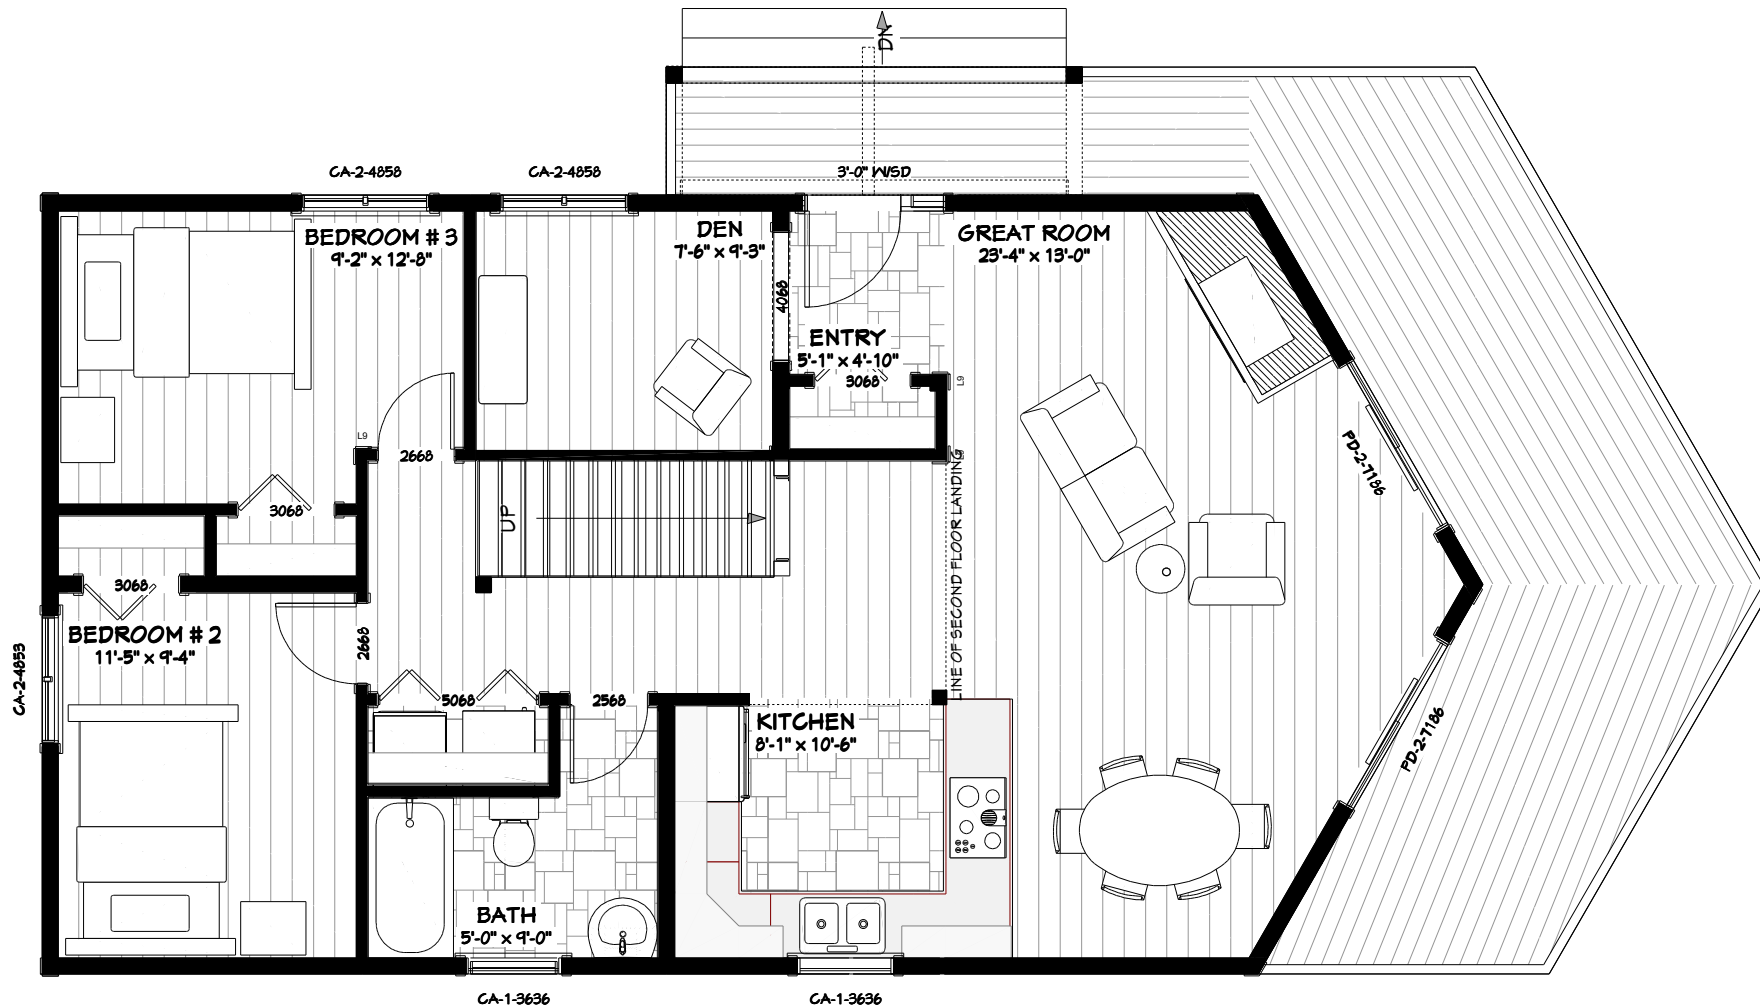

BANFF - 1482 sq.ft

BANFF - 1482 sq.ft

BANFF - 1482 sq.ft

BANFF - 1482 sq.ft

MAIN FLOOR PLAN
1010 SQ.FT

Phone: 877-GO-2-LOGS (toll free)
 Phone: 705-738-5131
 Fax: 705-738-5283
 info@confederationloghomes.com
 www.confederationloghomes.com

BANFF - 1482 sq.ft

UPPER FLOOR PLAN
472 SQ.FT

BANFF - 1482 sq.ft