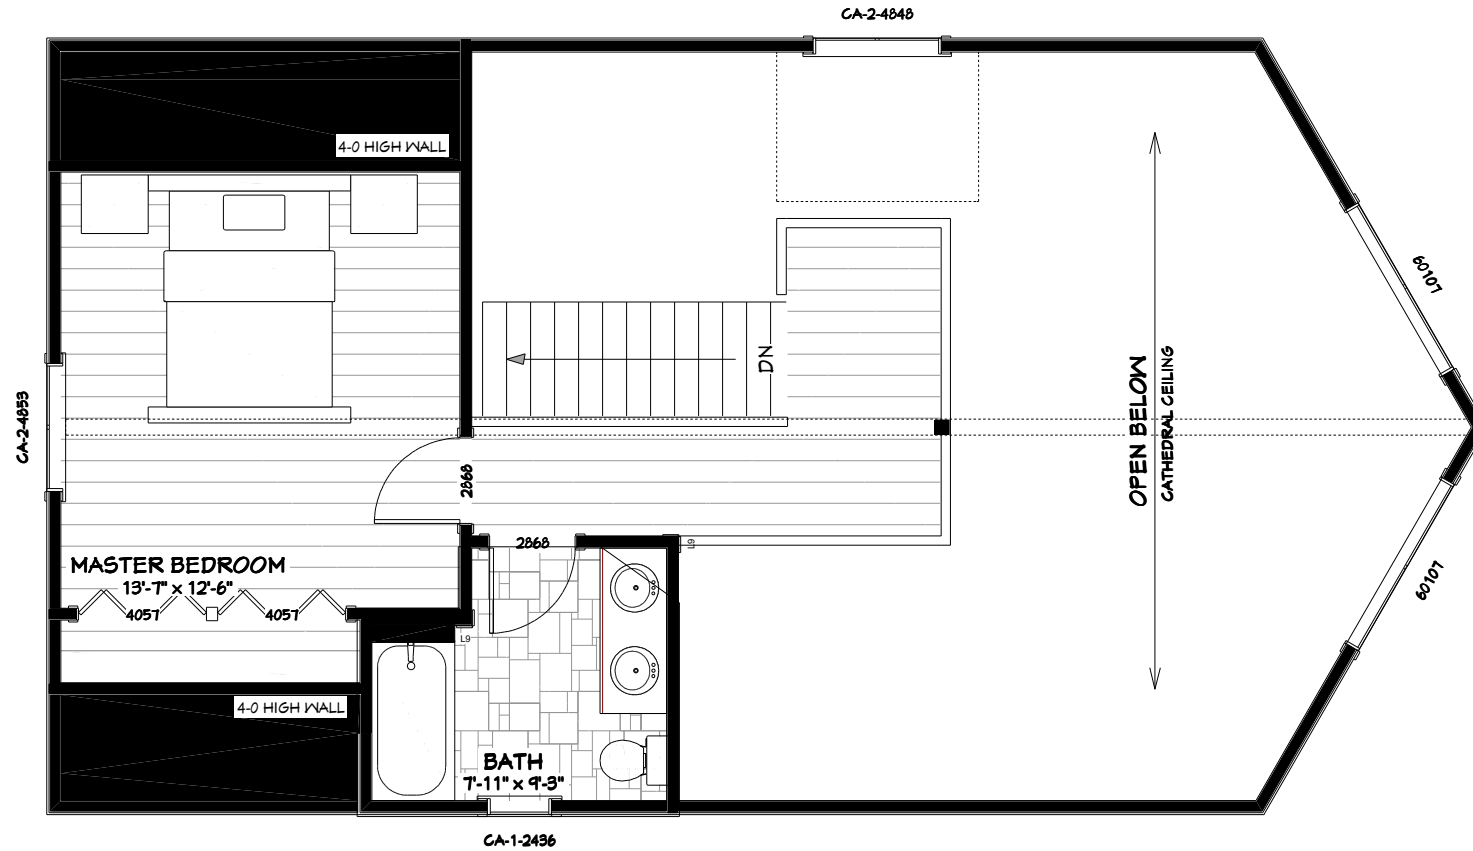

BANFF - 1482 sq.ft

BANFF - 1482 sq.ft

BANFF - 1482 sq.ft

BANFF - 1482 sq.ft

MAIN FLOOR PLAN
1010 SQ.FT

Phone: 877-GO-2-LOGS (toll free)
 Phone: 705-738-5131
 Fax: 705-738-5283
 info@confederationloghomes.com
 www.confederationloghomes.com

BANFF - 1482 sq.ft

UPPER FLOOR PLAN
472 SQ.FT

BANFF - 1482 sq.ft