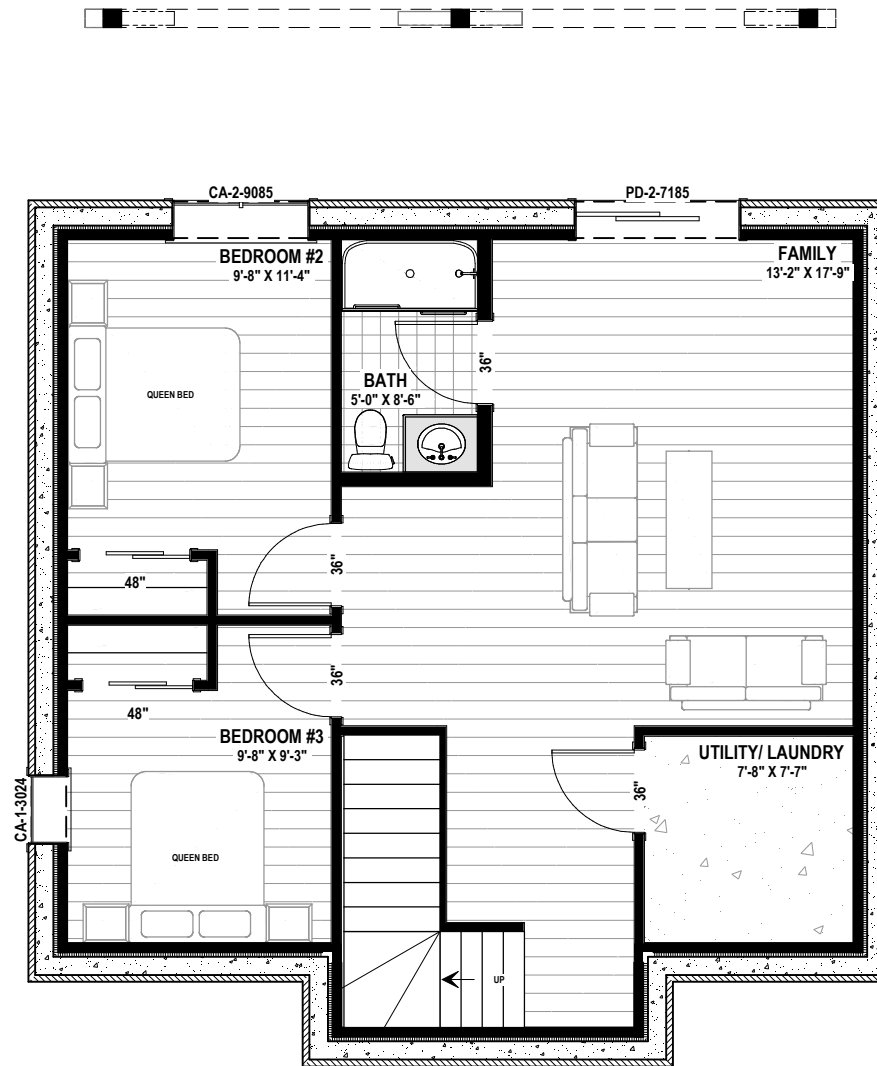

AURORA - 1242 sq.ft

AURORA - 1242 sq.ft

Brightness 0

AURORA - 1242 sq.ft

AURORA - 1242 sq.ft

MAIN FLOOR PLAN
907 SQ.FT

UPPER FLOOR PLAN
335 SQ.FT

Phone: 877-GO-2-LOGS (toll free)
 Phone: 705-738-5131
 Fax: 705-738-5283
 info@confederationloghomes.com
 www.confederationloghomes.com

AURORA - 1242 sq.ft

LOWER FLOOR PLAN

AURORA - 1242 sq.ft