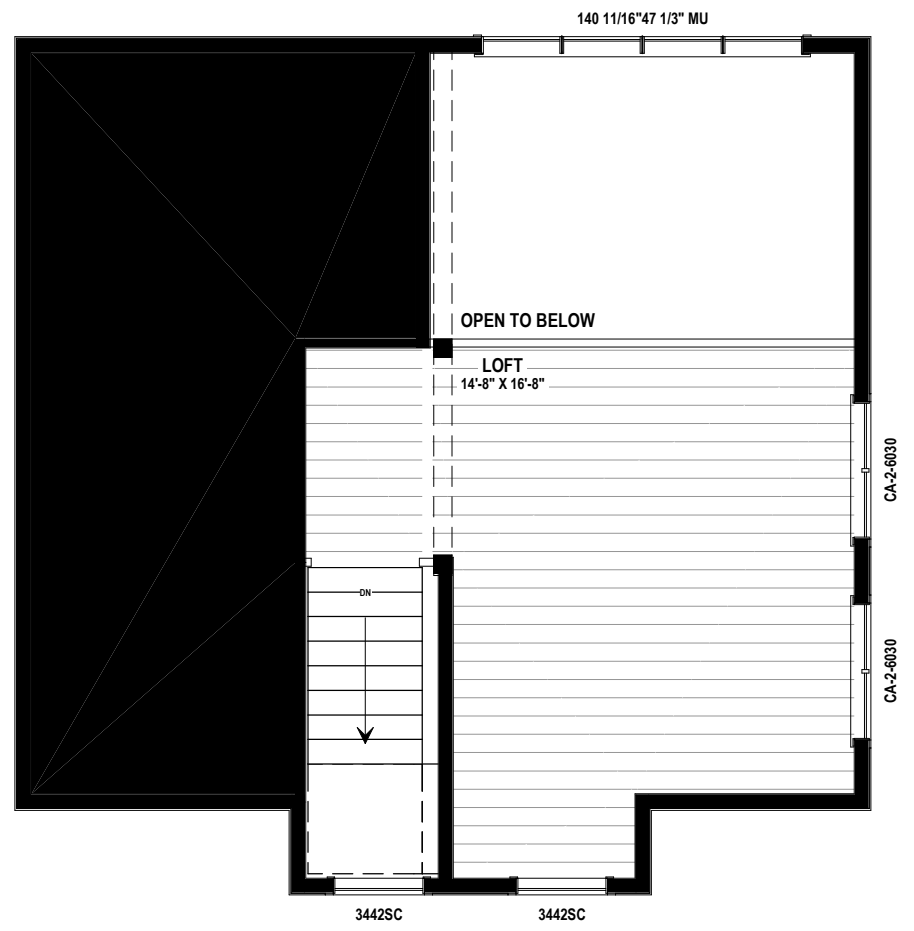

AURORA - 1242 sq.ft

AURORA - 1242 sq.ft

Brightness 0

AURORA - 1242 sq.ft

AURORA - 1242 sq.ft

MAIN FLOOR PLAN
907 SQ.FT

UPPER FLOOR PLAN
335 SQ.FT

Phone: 877-GO-2-LOGS (toll free)
 Phone: 705-738-5131
 Fax: 705-738-5283
 info@confederationloghomes.com
 www.confederationloghomes.com

AURORA - 1242 sq.ft

LOWER FLOOR PLAN

AURORA - 1242 sq.ft