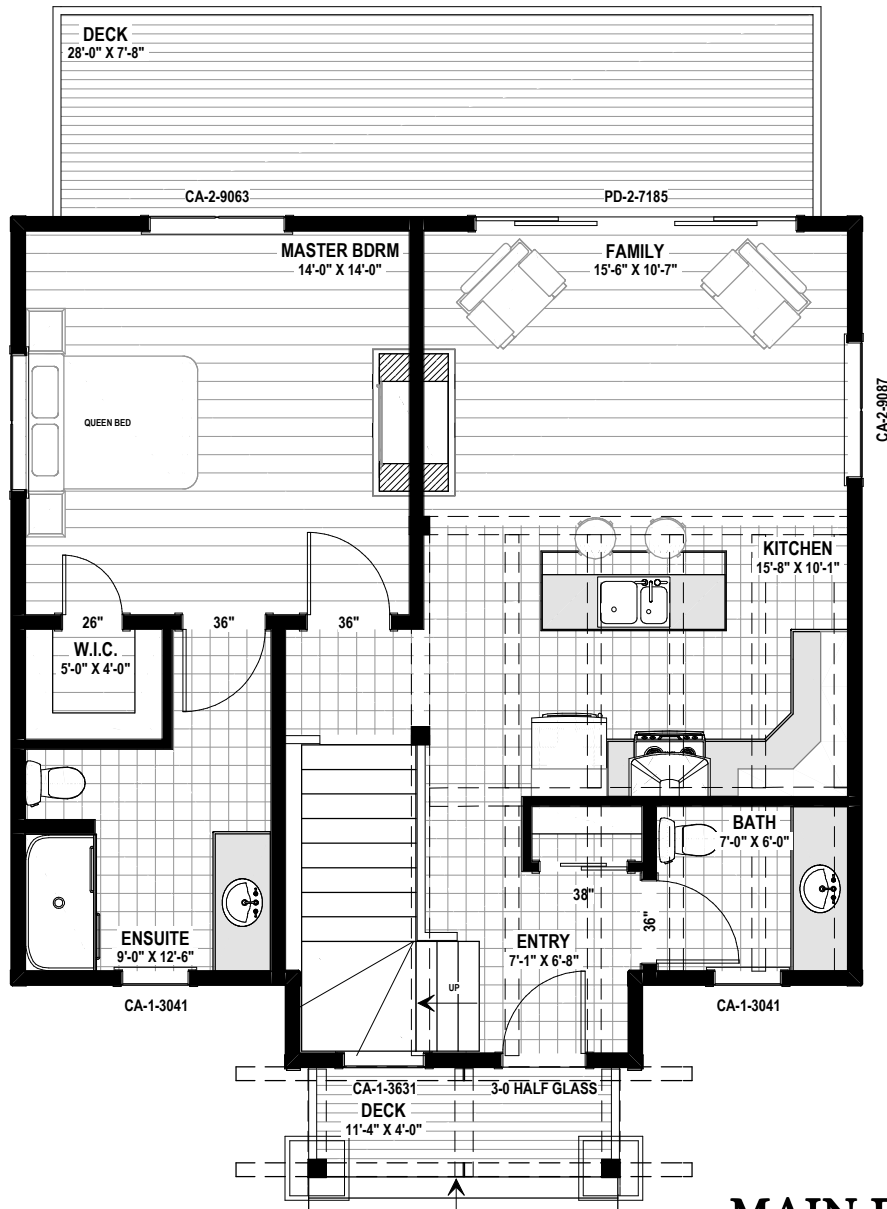

AURORA - 1242 sq.ft

AURORA - 1242 sq.ft

Brightness 0

AURORA - 1242 sq.ft

AURORA - 1242 sq.ft

MAIN FLOOR PLAN
907 SQ.FT

UPPER FLOOR PLAN
335 SQ.FT

Phone: 877-GO-2-LOGS (toll free)
 Phone: 705-738-5131
 Fax: 705-738-5283
 info@confederationloghomes.com
 www.confederationloghomes.com

AURORA - 1242 sq.ft

LOWER FLOOR PLAN

AURORA - 1242 sq.ft