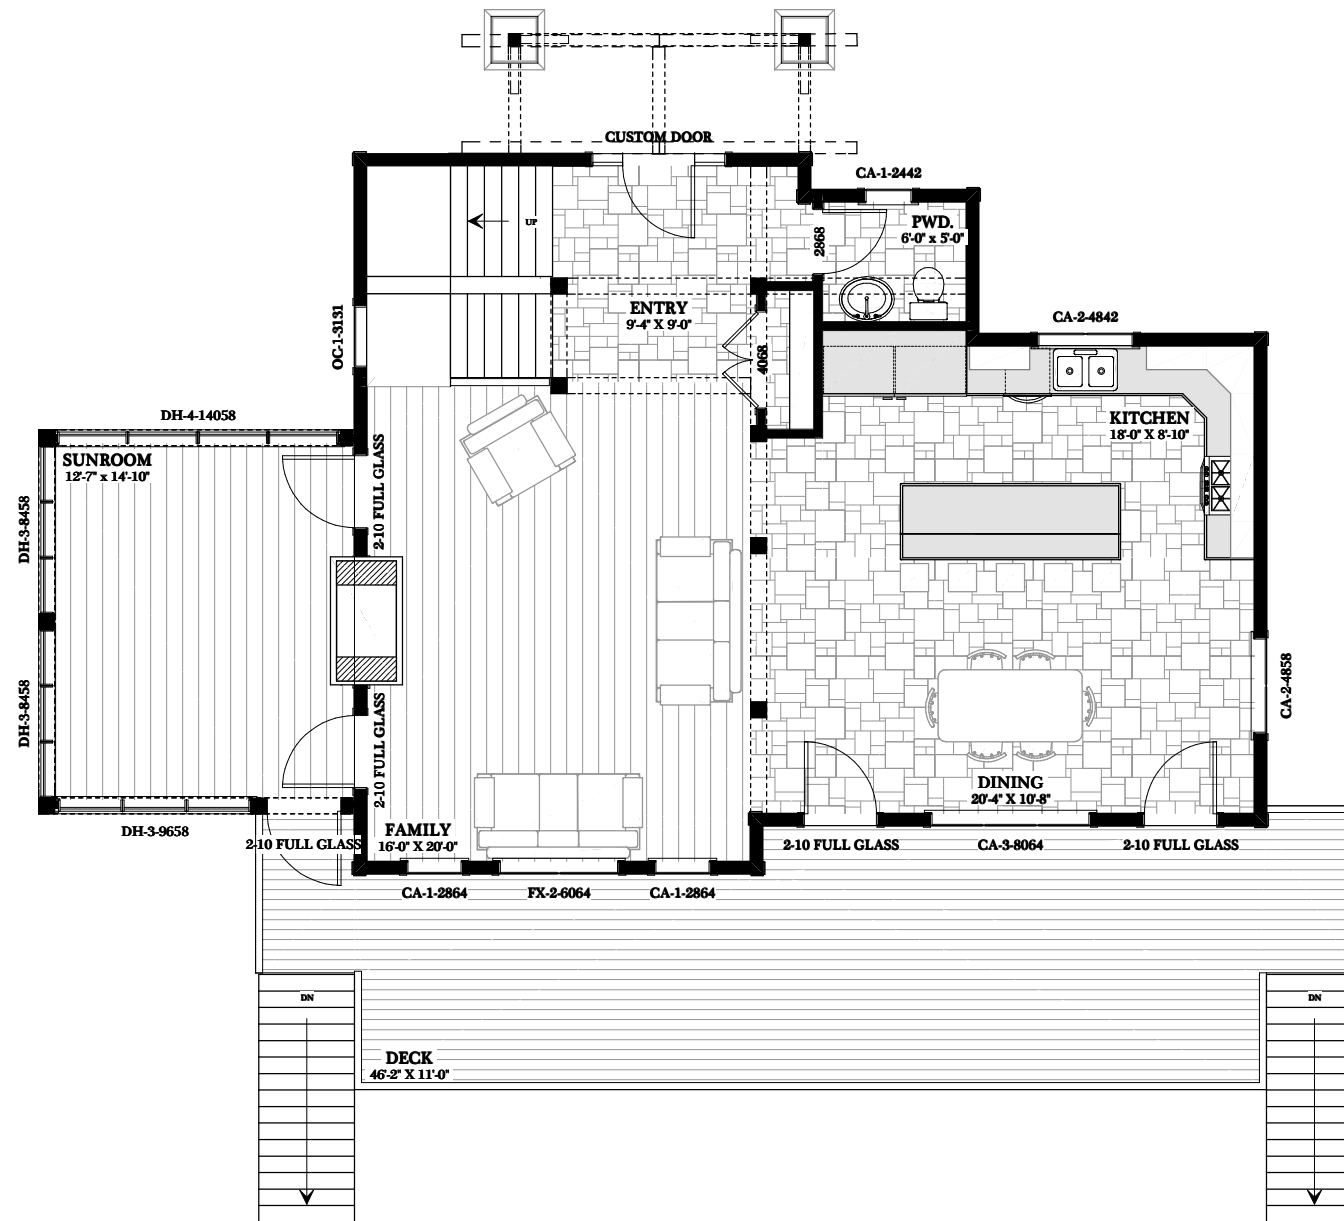

**AYER'S CLIFF - 1557 SQ.FT**

**AYER'S CLIFF - 1557 SQ.FT**

**AYER'S CLIFF - 1557 SQ.FT**

**AYER'S CLIFF - 1557 SQ.FT**

**MAIN FLOOR PLAN**  
997 SQ.FT

Phone: 877-GO-2-LOGS (toll free)  
 Phone: 705-738-5131  
 Fax: 705-738-5283  
 info@confederationloghomes.com  
 www.confederationloghomes.com

**AYER'S CLIFF - 1557 SQ.FT**

**UPPER FLOOR PLAN**  
560 SQ.FT

**AYER'S CLIFF - 1557 SQ.FT**

**LOWER FLOOR PLAN**

**AYER'S CLIFF - 1557 SQ.FT**