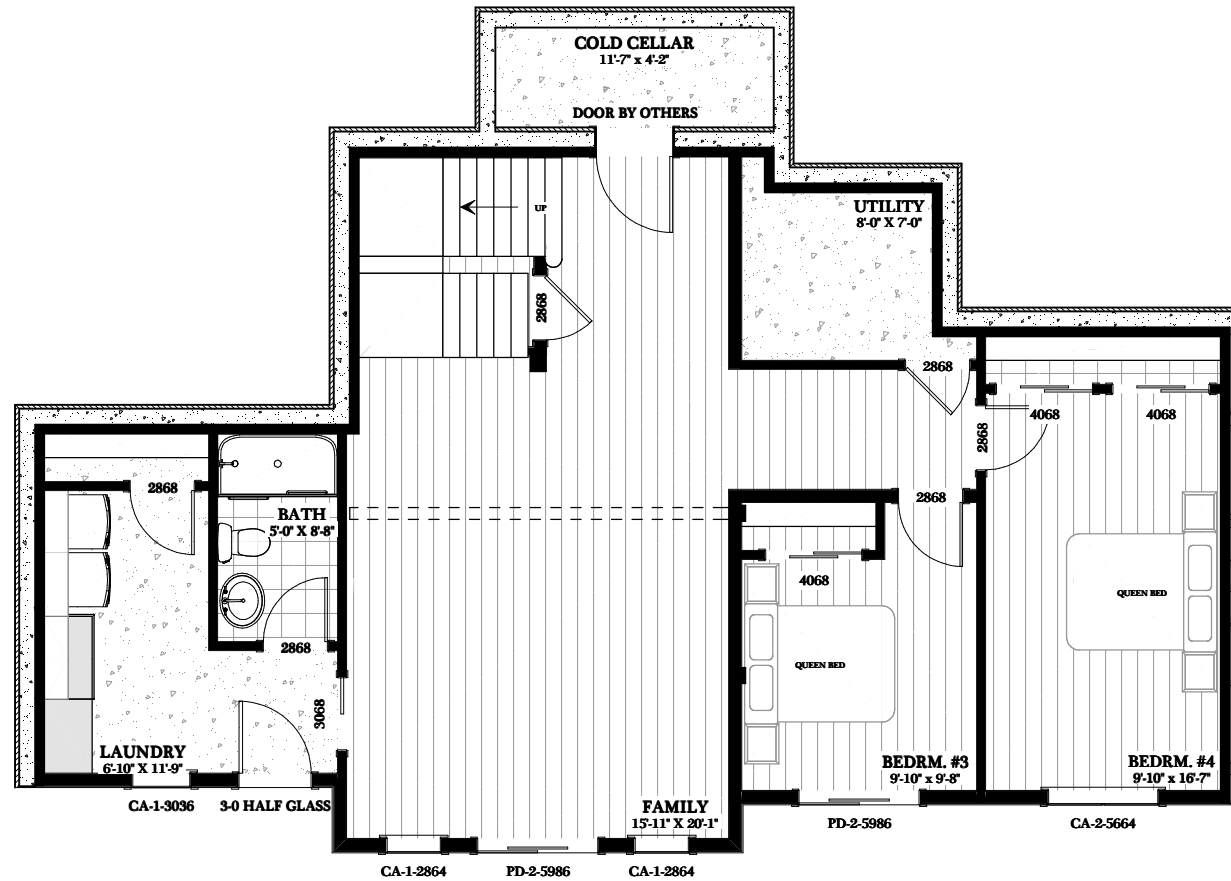

**AYER'S CLIFF - 1557 SQ.FT**

**AYER'S CLIFF - 1557 SQ.FT**

**AYER'S CLIFF - 1557 SQ.FT**

**AYER'S CLIFF - 1557 SQ.FT**

**MAIN FLOOR PLAN**  
997 SQ.FT

Phone: 877-GO-2-LOGS (toll free)  
 Phone: 705-738-5131  
 Fax: 705-738-5283  
 info@confederationloghomes.com  
 www.confederationloghomes.com

**AYER'S CLIFF - 1557 SQ.FT**

**UPPER FLOOR PLAN**  
560 SQ.FT

**AYER'S CLIFF - 1557 SQ.FT**

**LOWER FLOOR PLAN**

**AYER'S CLIFF - 1557 SQ.FT**