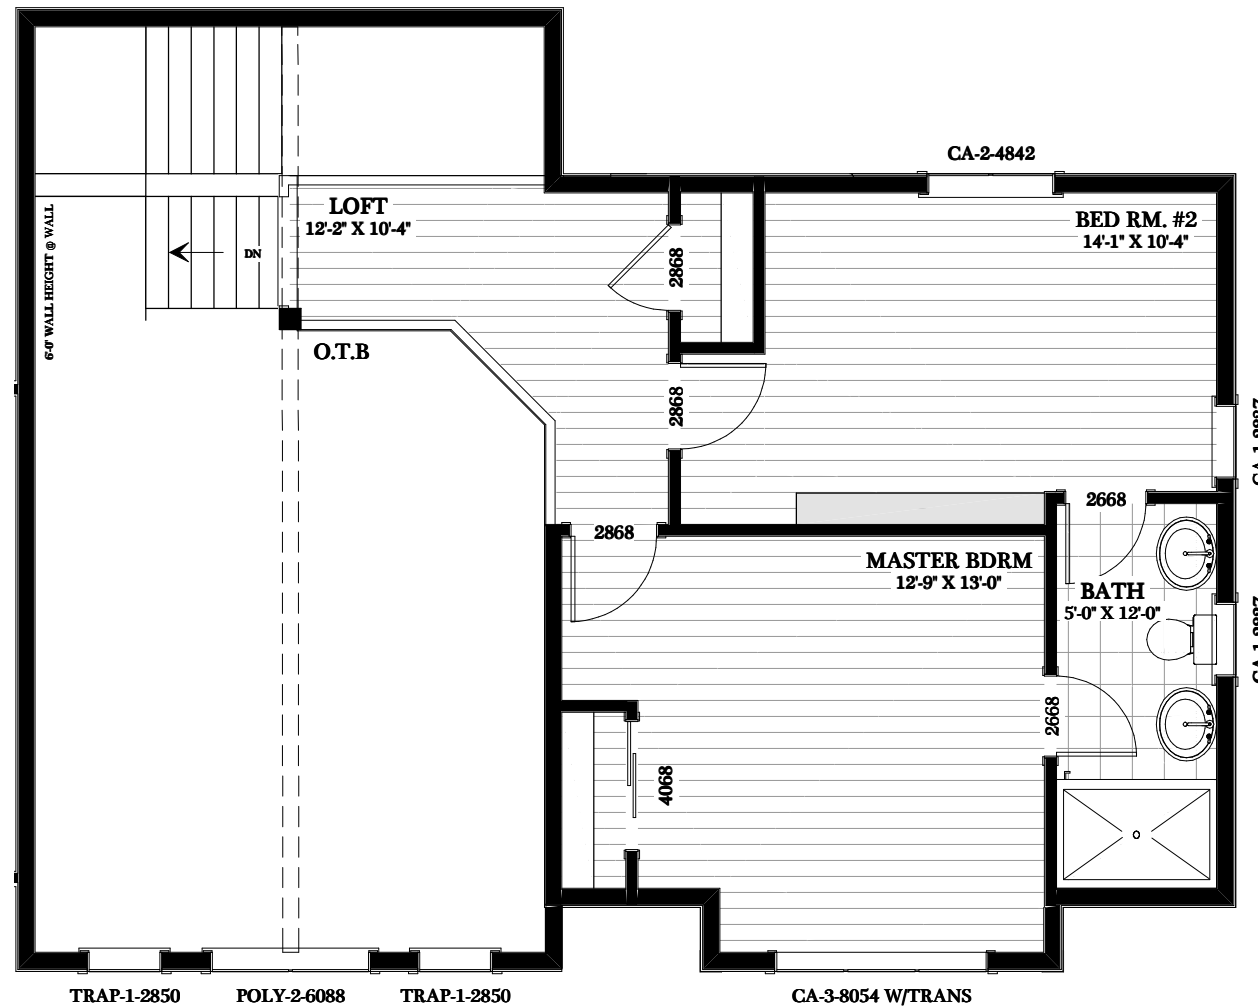

**AYER'S CLIFF - 1557 SQ.FT**

**AYER'S CLIFF - 1557 SQ.FT**

**AYER'S CLIFF - 1557 SQ.FT**

**AYER'S CLIFF - 1557 SQ.FT**

**MAIN FLOOR PLAN**  
997 SQ.FT

Phone: 877-GO-2-LOGS (toll free)  
 Phone: 705-738-5131  
 Fax: 705-738-5283  
 info@confederationloghomes.com  
 www.confederationloghomes.com

**AYER'S CLIFF - 1557 SQ.FT**

**UPPER FLOOR PLAN**  
560 SQ.FT

**AYER'S CLIFF - 1557 SQ.FT**

**LOWER FLOOR PLAN**

**AYER'S CLIFF - 1557 SQ.FT**