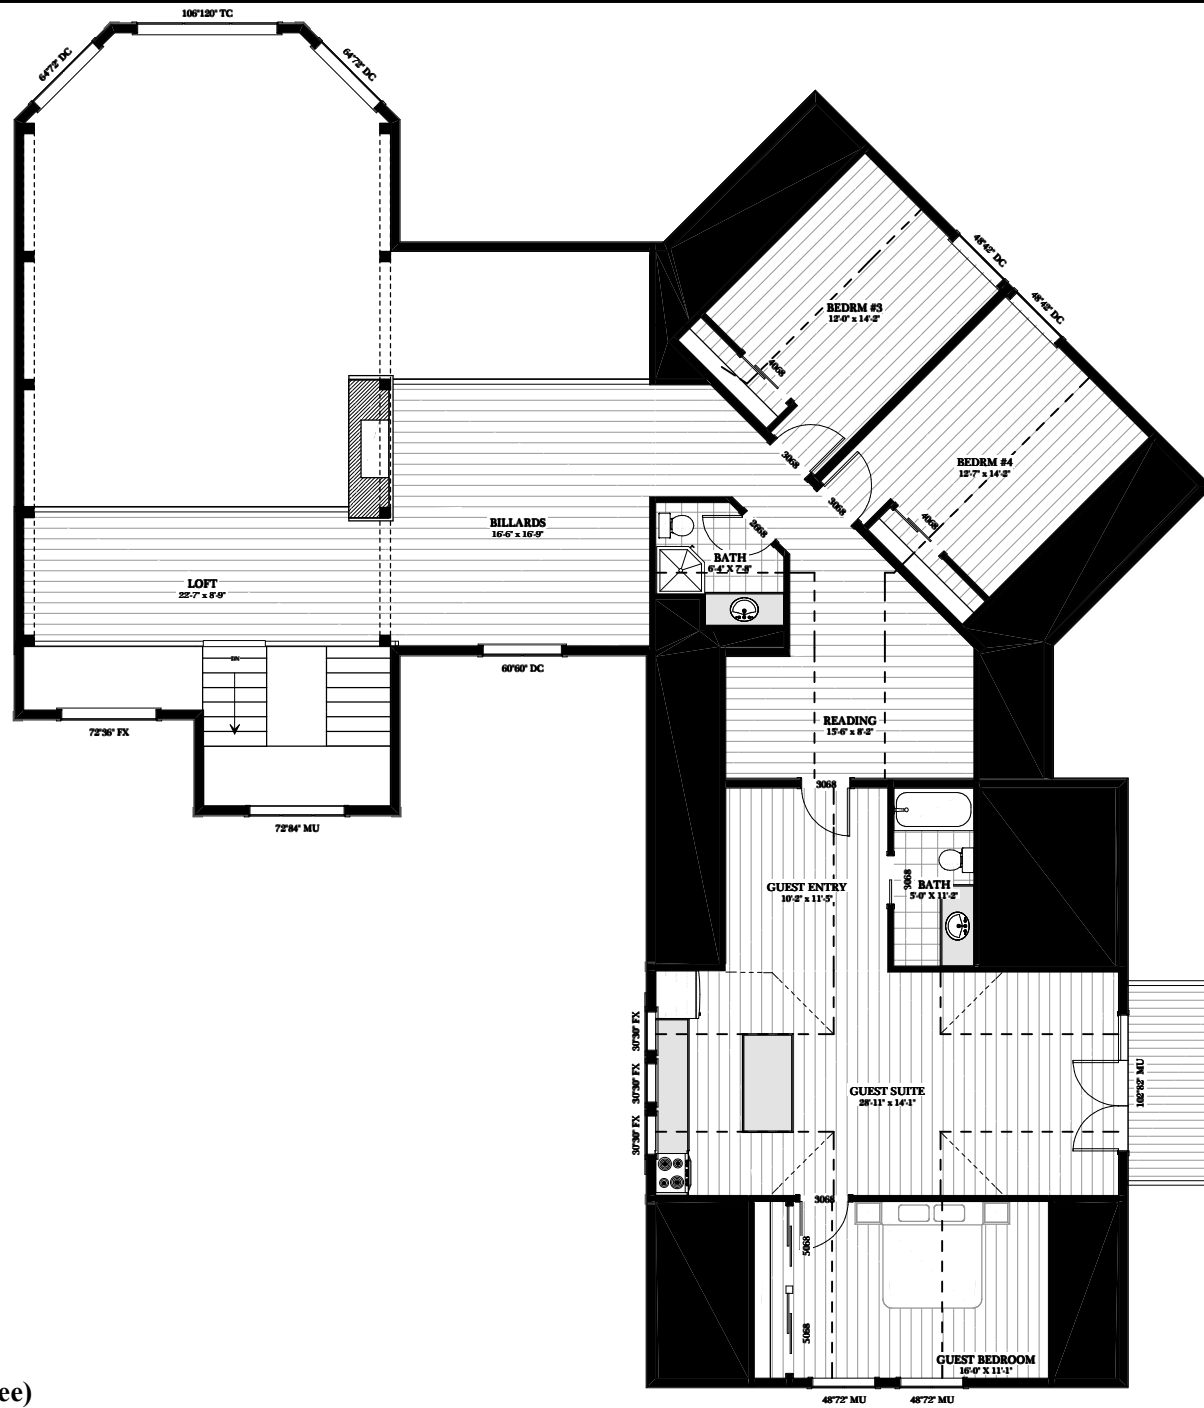

**WILLOW - 6324 sq.ft**

**WILLOW - 6324 sq.ft**

**WILLOW - 6324 sq.ft**

**MAIN FLOOR PLAN**  
3676 SQ.FT

Phone: 877-GO-2-LOGS (toll free)  
 Phone: 705-738-5131  
 Fax: 705-738-5283  
 info@confederationloghomes.com  
 www.confederationloghomes.com

**WILLOW - 6324 sq.ft**

**UPPER FLOOR PLAN**  
2648 SQ.FT

Phone: 877-GO-2-LOGS (toll free)  
 Phone: 705-738-5131  
 Fax: 705-738-5283  
 info@confederationloghomes.com  
 www.confederationloghomes.com

**WILLOW - 6324 sq.ft**