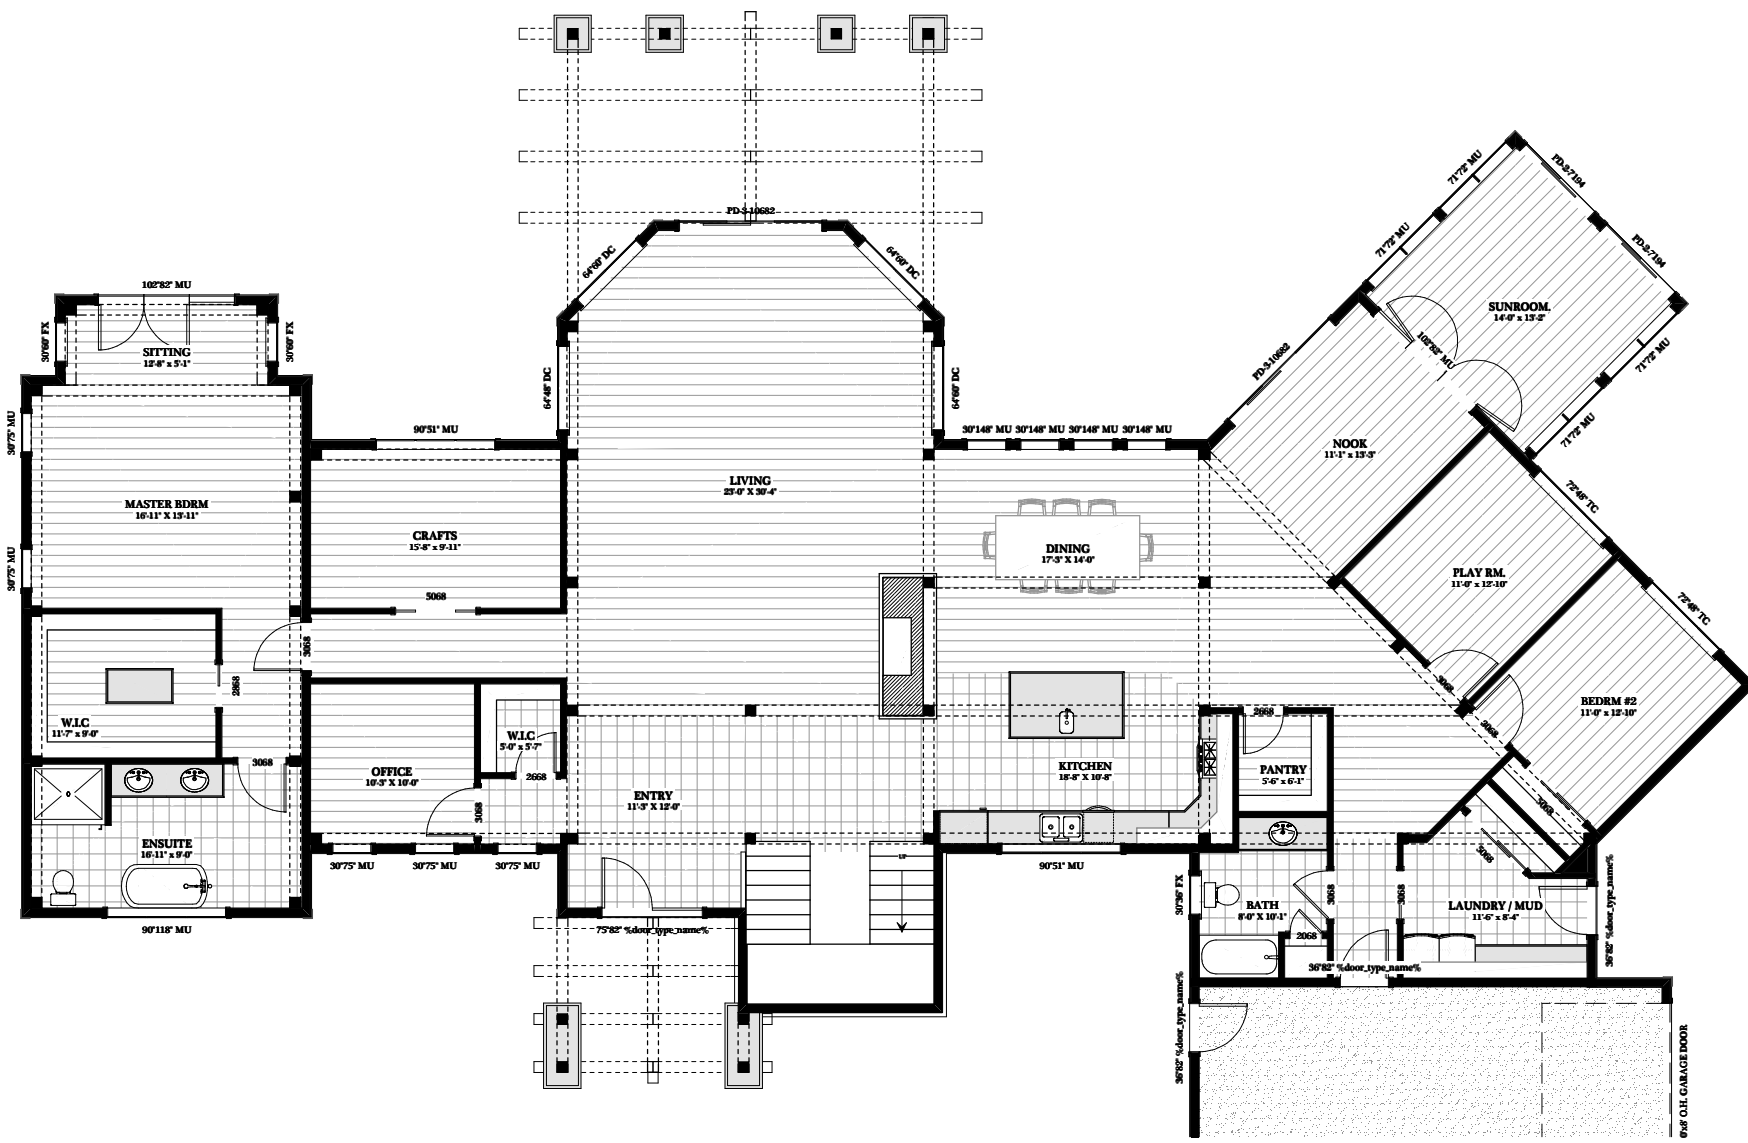

**WILLOW - 6324 sq.ft**

**WILLOW - 6324 sq.ft**

**WILLOW - 6324 sq.ft**

**MAIN FLOOR PLAN**  
3676 SQ.FT

Phone: 877-GO-2-LOGS (toll free)  
 Phone: 705-738-5131  
 Fax: 705-738-5283  
 info@confederationloghomes.com  
 www.confederationloghomes.com

**WILLOW - 6324 sq.ft**

**UPPER FLOOR PLAN**  
2648 SQ.FT

Phone: 877-GO-2-LOGS (toll free)  
 Phone: 705-738-5131  
 Fax: 705-738-5283  
 info@confederationloghomes.com  
 www.confederationloghomes.com

**WILLOW - 6324 sq.ft**