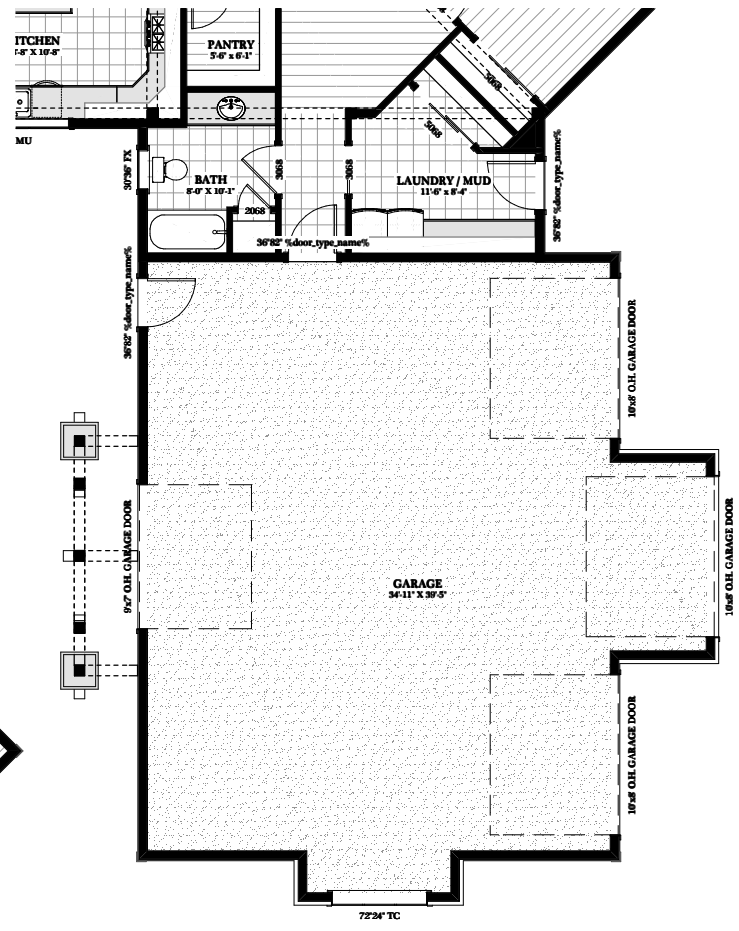

**WILLOW - 6324 sq.ft**

**WILLOW - 6324 sq.ft**

**WILLOW - 6324 sq.ft**

**MAIN FLOOR PLAN**  
3676 SQ.FT

Phone: 877-GO-2-LOGS (toll free)  
 Phone: 705-738-5131  
 Fax: 705-738-5283  
 info@confederationloghomes.com  
 www.confederationloghomes.com

**WILLOW - 6324 sq.ft**

**UPPER FLOOR PLAN**  
2648 SQ.FT

Phone: 877-GO-2-LOGS (toll free)  
 Phone: 705-738-5131  
 Fax: 705-738-5283  
 info@confederationloghomes.com  
 www.confederationloghomes.com

**WILLOW - 6324 sq.ft**