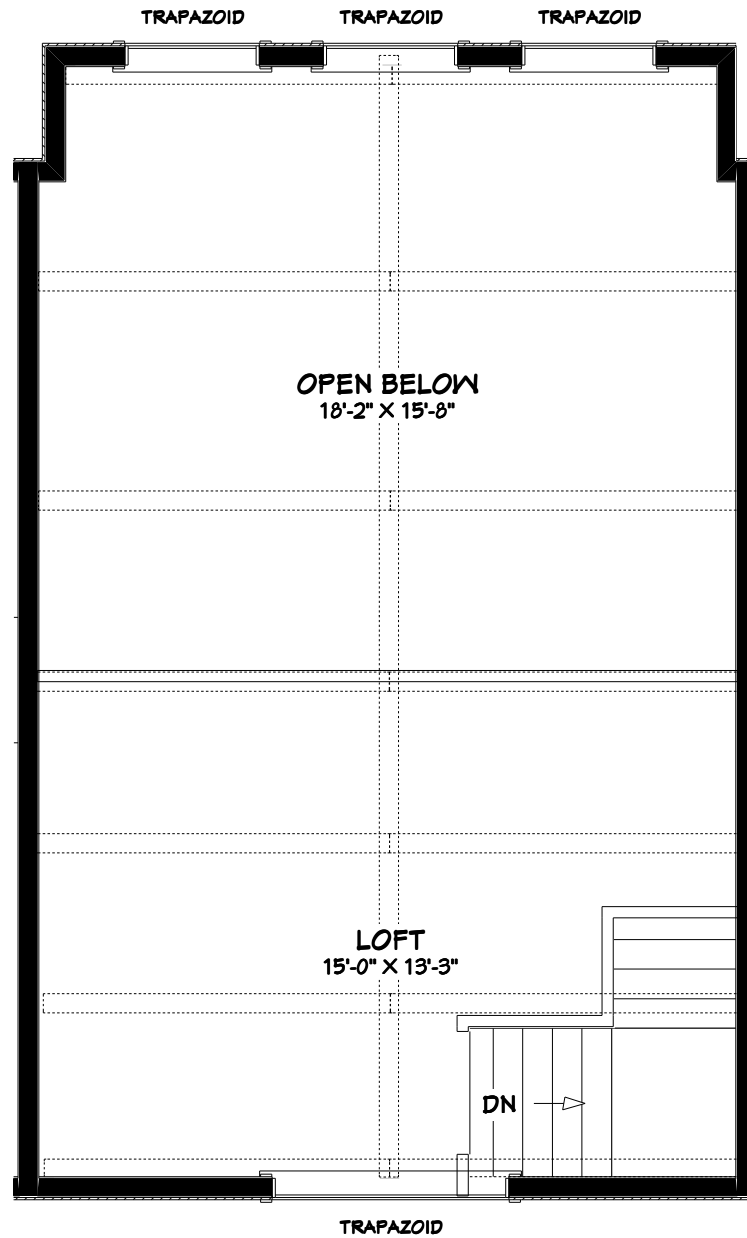

CASCADE - 1573 sq.ft

CASCADE - 1573 sq.ft

CASCADE - 1573 sq.ft

CASCADE - 1573 sq.ft

MAIN FLOOR PLAN
1352 SQ.FT

Phone: 877-GO-2-LOGS (toll free)
 Phone: 705-738-5131
 Fax: 705-738-5283
 info@confederationloghomes.com
 www.confederationloghomes.com

CASCADE - 1573 sq.ft

UPPER FLOOR PLAN
221 SQ.FT

Phone: 877-GO-2-LOGS (toll free)
 Phone: 705-738-5131
 Fax: 705-738-5283
 info@confederationloghomes.com
 www.confederationloghomes.com

CASCADE - 1573 sq.ft