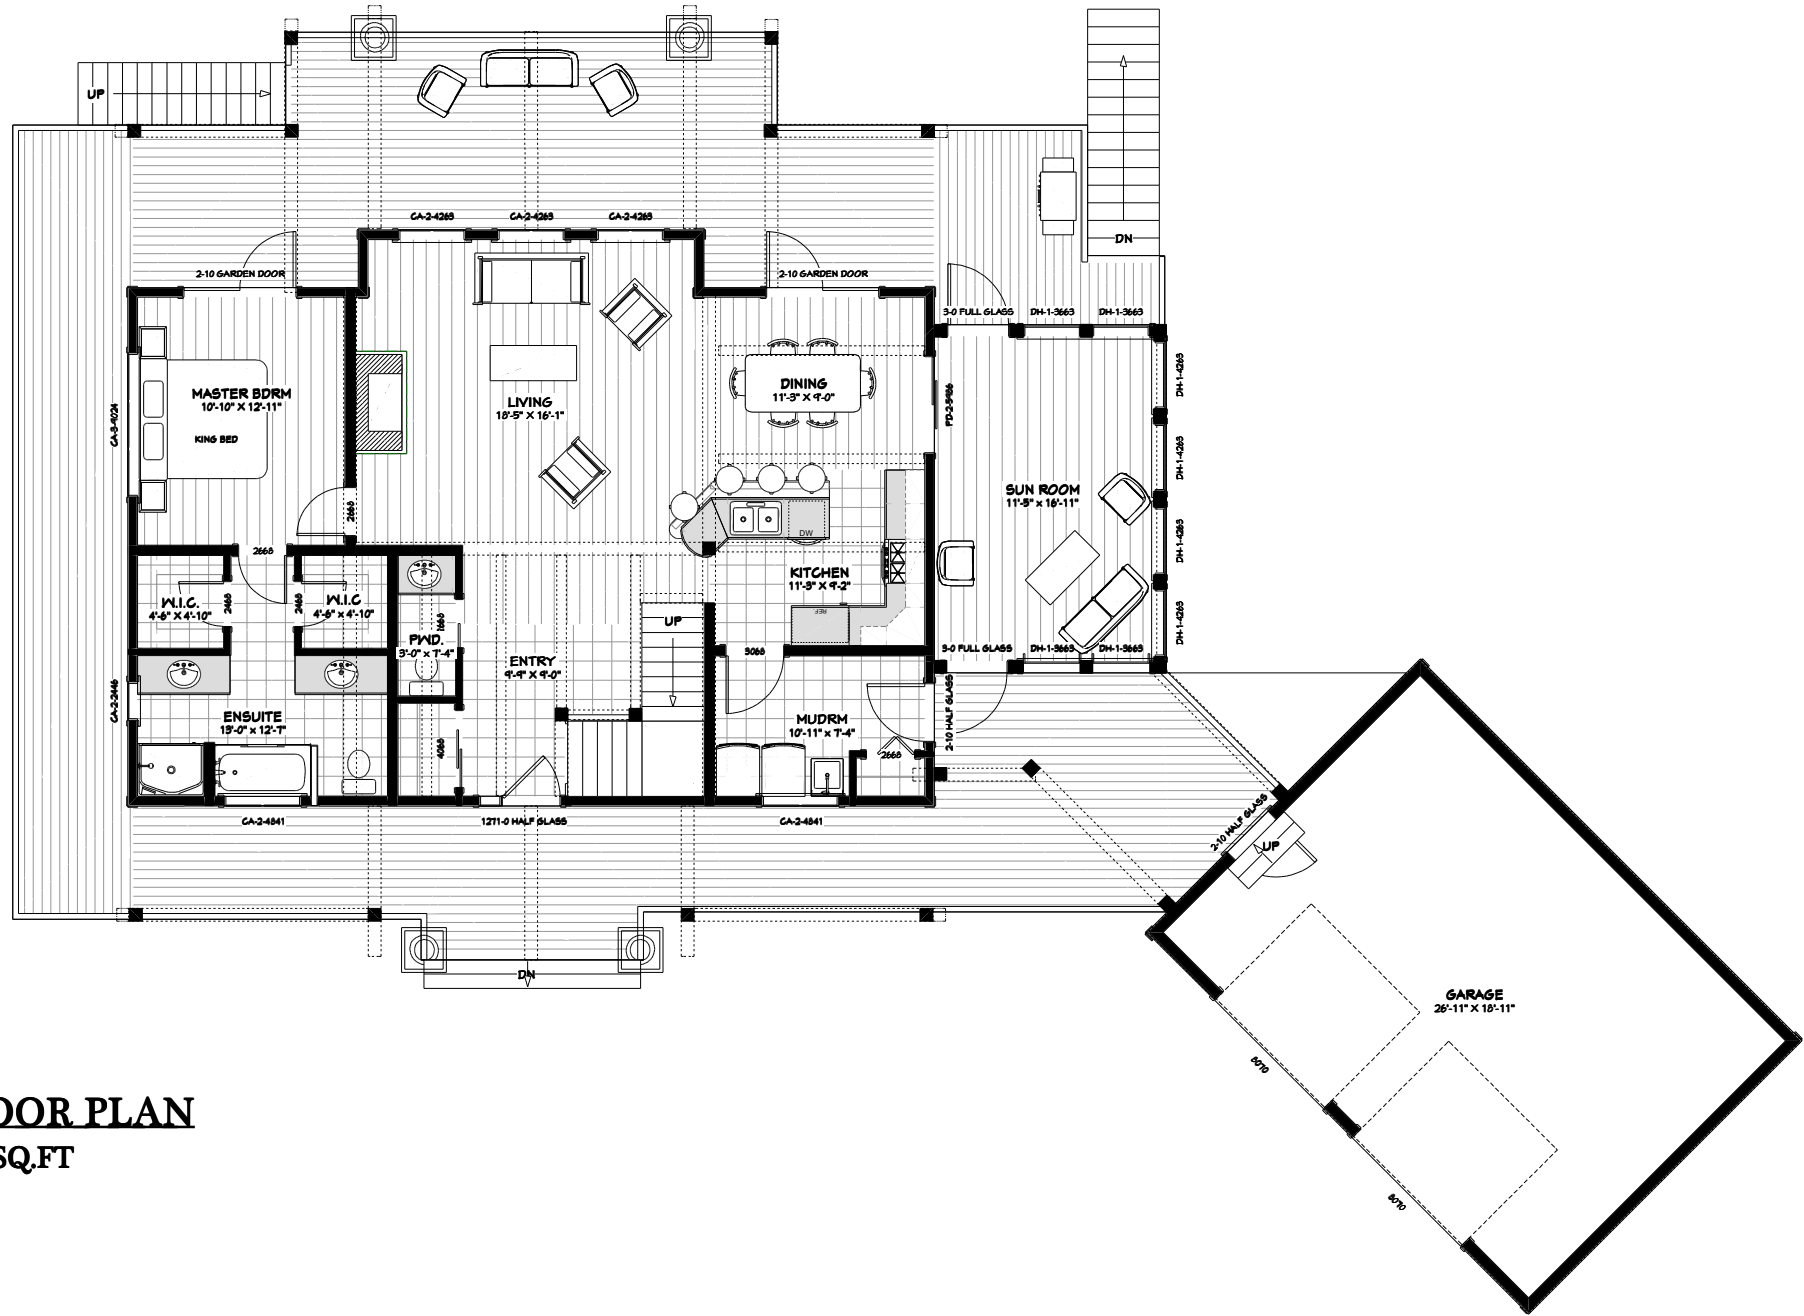

CASCADE - 1573 sq.ft

CASCADE - 1573 sq.ft

CASCADE - 1573 sq.ft

CASCADE - 1573 sq.ft

MAIN FLOOR PLAN
1352 SQ.FT

Phone: 877-GO-2-LOGS (toll free)
 Phone: 705-738-5131
 Fax: 705-738-5283
 info@confederationloghomes.com
 www.confederationloghomes.com

CASCADE - 1573 sq.ft

UPPER FLOOR PLAN
221 SQ.FT

Phone: 877-GO-2-LOGS (toll free)
 Phone: 705-738-5131
 Fax: 705-738-5283
 info@confederationloghomes.com
 www.confederationloghomes.com

CASCADE - 1573 sq.ft