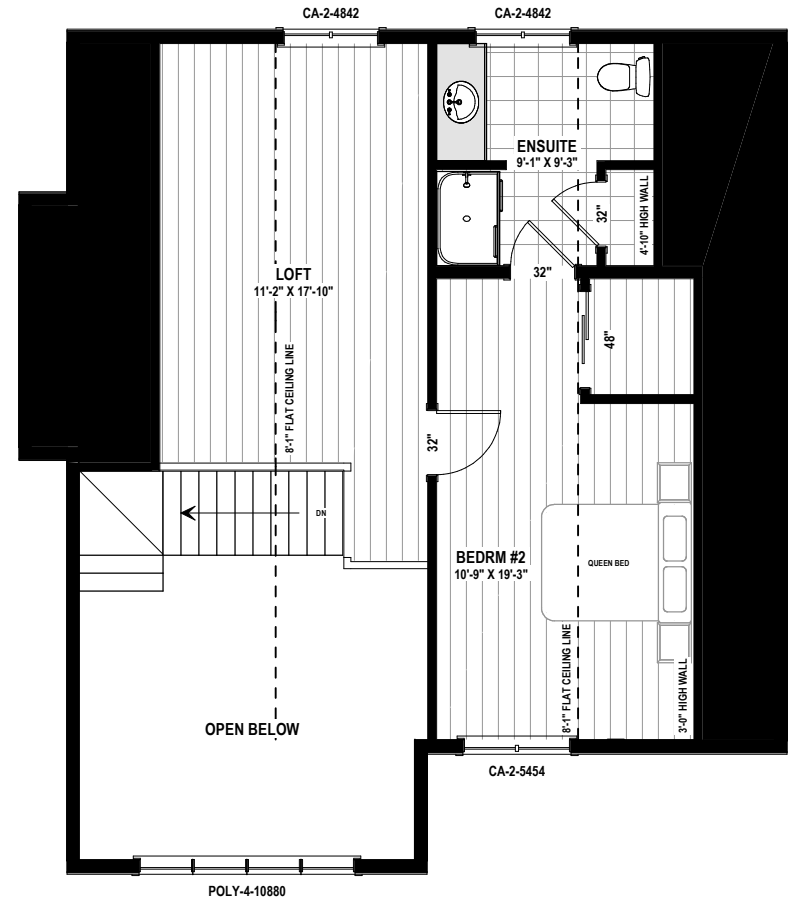

TRENT - 1506 sq.ft

TRENT - 1506 sq.ft

TRENT - 1506 sq.ft

TRENT - 1506 sq.ft

MAIN FLOOR PLAN
955 SQ.FT

UPPER FLOOR PLAN
551 SQ.FT

Phone: 877-GO-2-LOGS (toll free)
 Phone: 705-738-5131
 Fax: 705-738-5283
 info@confederationloghomes.com
 www.confederationloghomes.com

TRENT - 1506 sq.ft