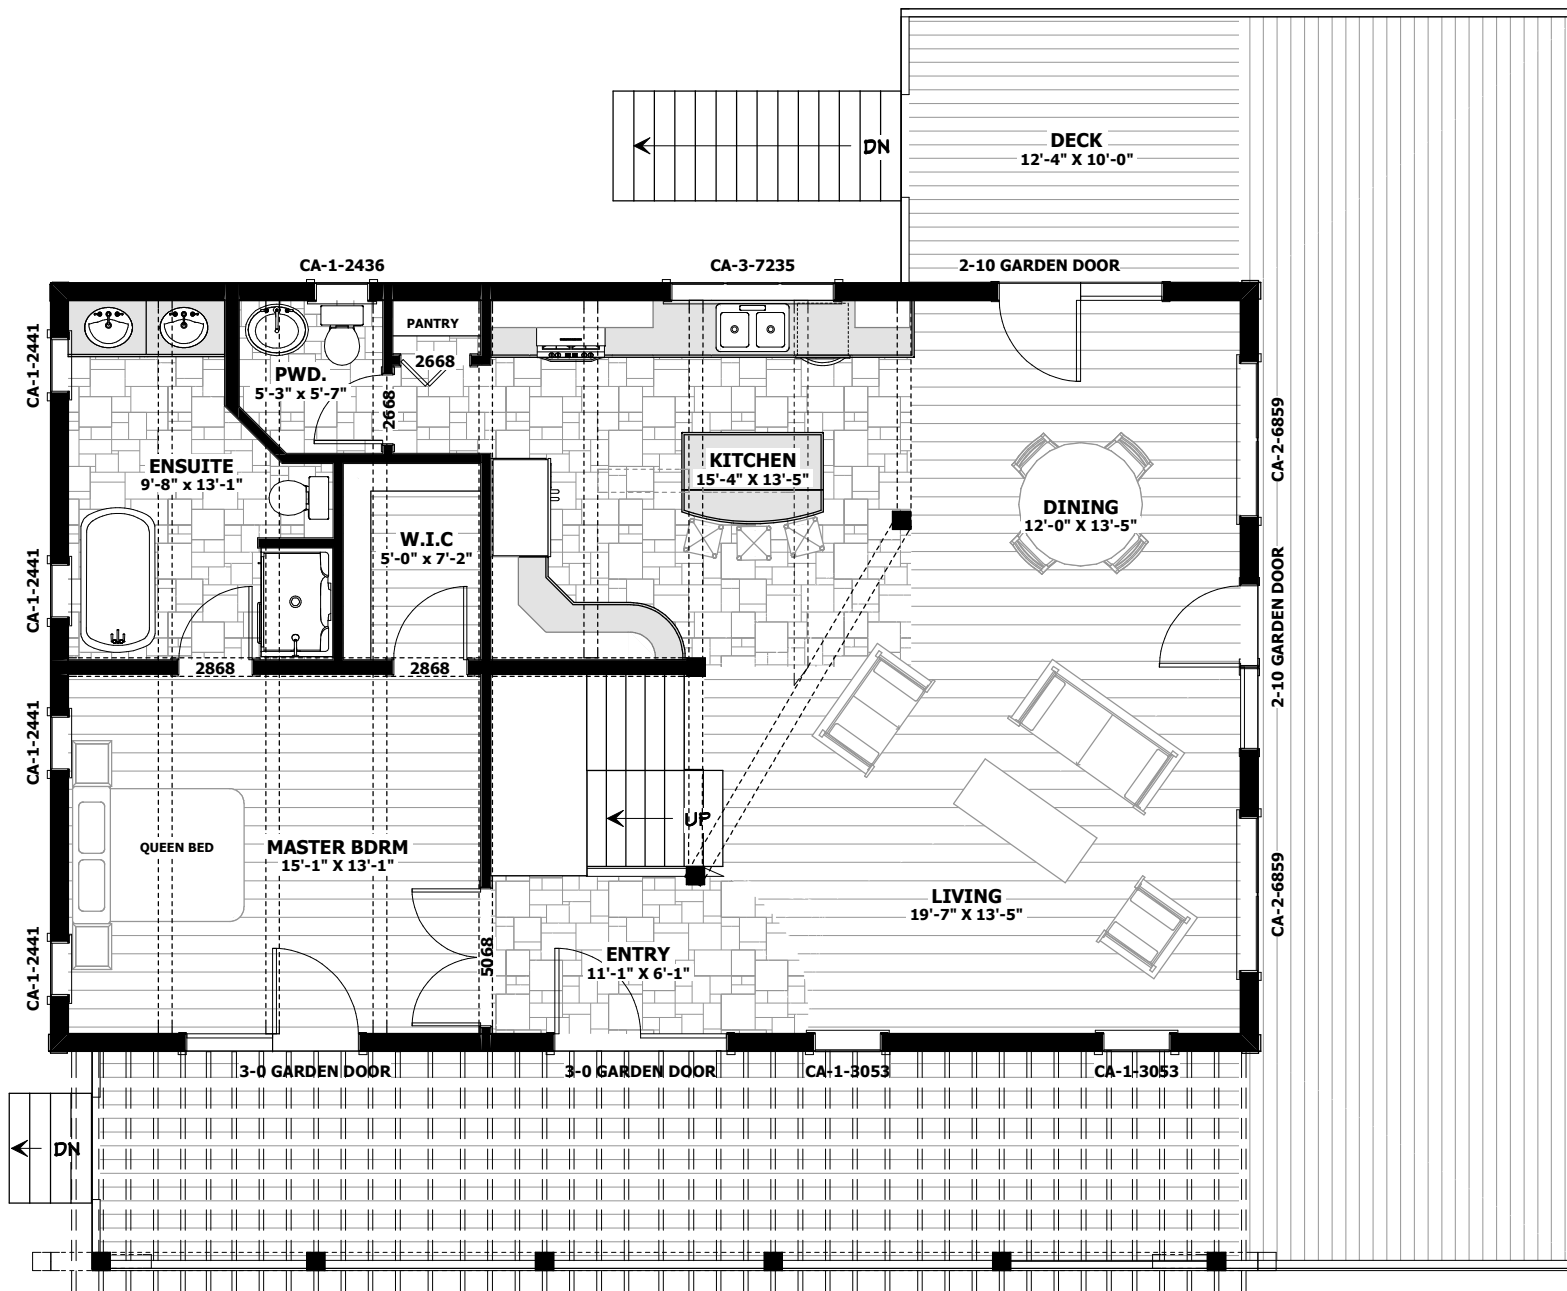

LAKEFIELD - 1859 sq.ft

LAKEFIELD - 1859 sq.ft

LAKEFIELD - 1859 sq.ft

MAIN FLOOR PLAN
1177 SQ.FT

Phone: 877-GO-2-LOGS (toll free)
 Phone: 705-738-5131
 Fax: 705-738-5283
info@confederationloghomes.com
www.confederationloghomes.com

LAKEFIELD - 1859 sq.ft

UPPER FLOOR PLAN
682 SQ.FT

Phone: 877-GO-2-LOGS (toll free)
 Phone: 705-738-5131
 Fax: 705-738-5283
 info@confederationloghomes.com
 www.confederationloghomes.com

LAKEFIELD - 1859 sq.ft