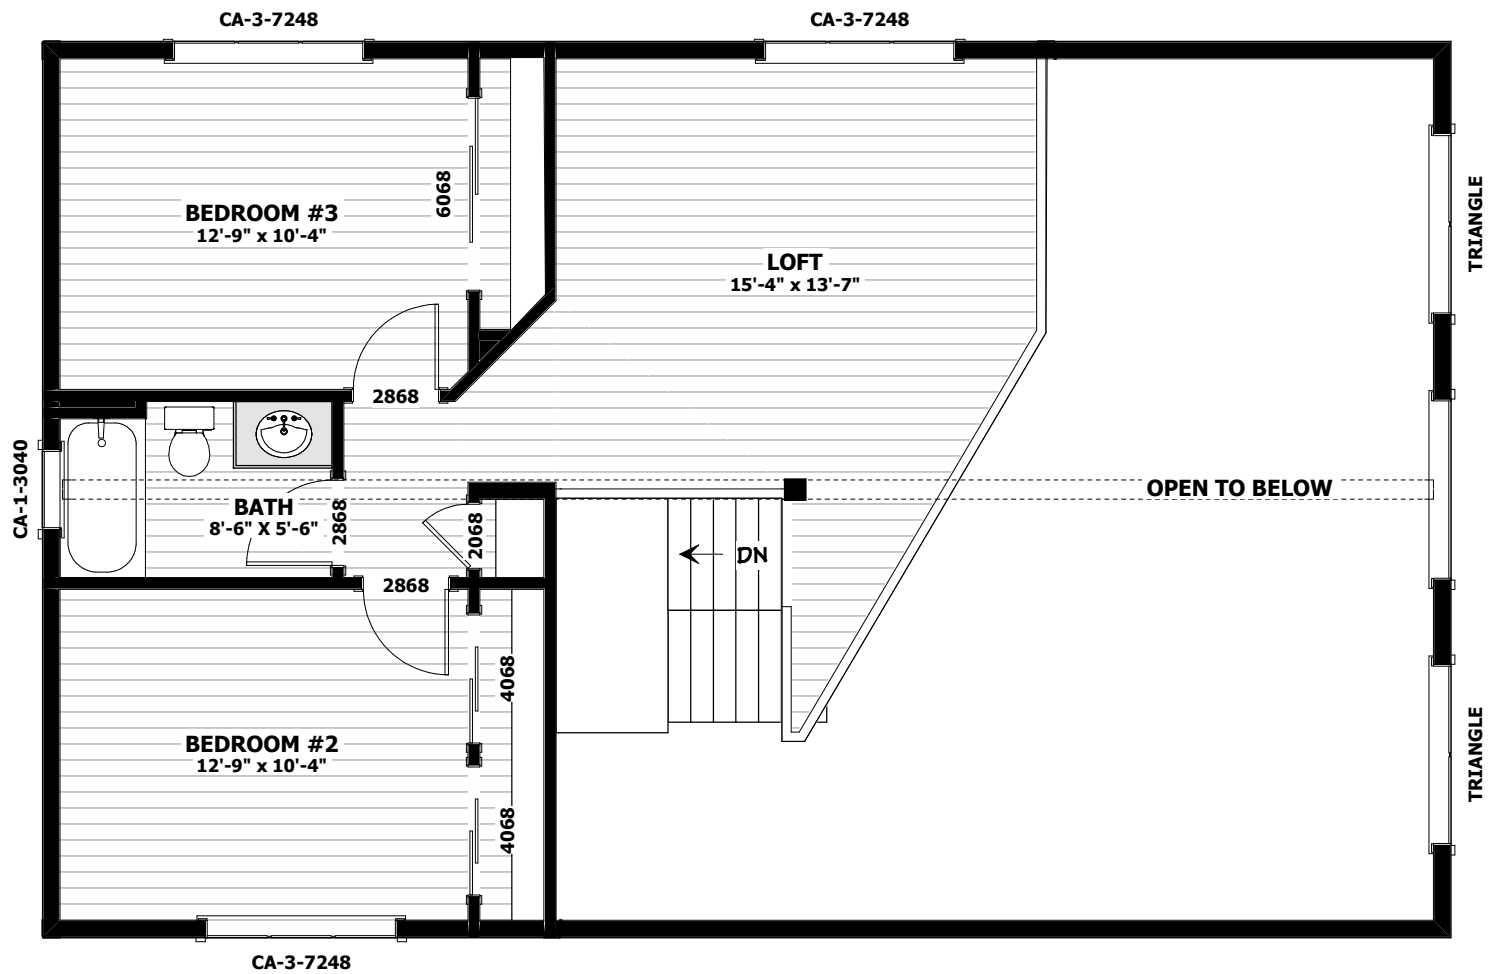

LAKEFIELD - 1859 sq.ft

LAKEFIELD - 1859 sq.ft

LAKEFIELD - 1859 sq.ft

MAIN FLOOR PLAN
1177 SQ.FT

Phone: 877-GO-2-LOGS (toll free)
 Phone: 705-738-5131
 Fax: 705-738-5283
info@confederationloghomes.com
www.confederationloghomes.com

LAKEFIELD - 1859 sq.ft

UPPER FLOOR PLAN
682 SQ.FT

Phone: 877-GO-2-LOGS (toll free)
 Phone: 705-738-5131
 Fax: 705-738-5283
 info@confederationloghomes.com
 www.confederationloghomes.com

LAKEFIELD - 1859 sq.ft