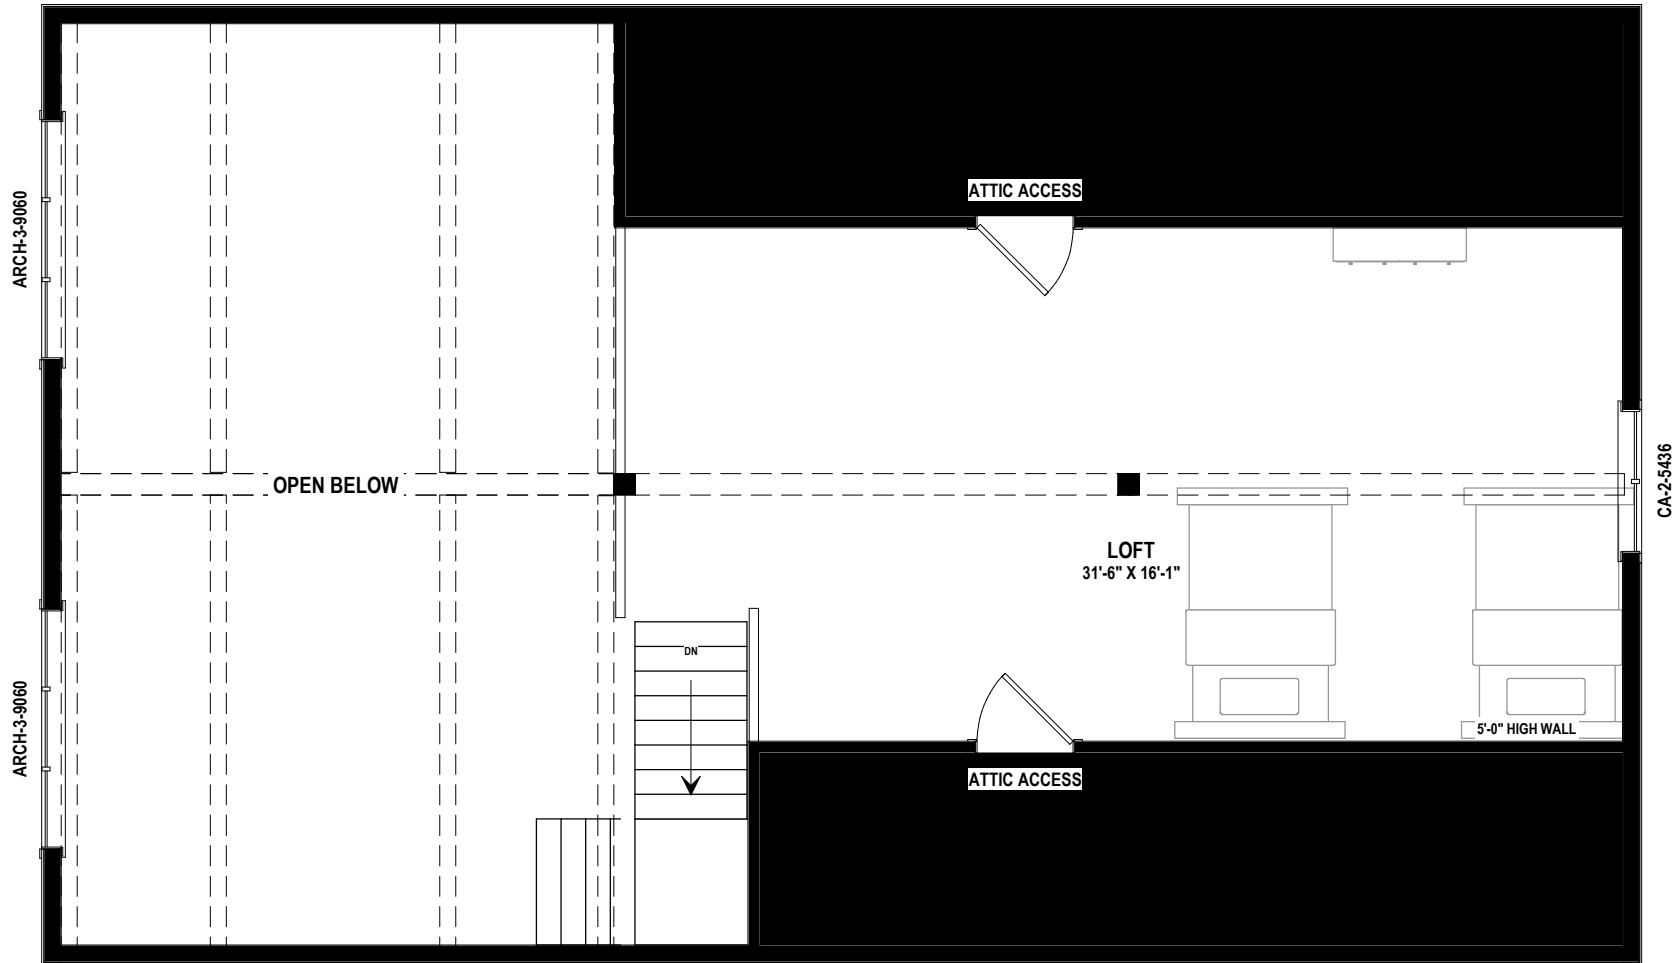

**KAWARTHA - 1965 sq.ft**

**KAWARTHA - 1965 sq.ft**

**KAWARTHA - 1965 sq.ft**

**KAWARTHA - 1965 sq.ft**

**MAIN FLOOR PLAN**  
1448 SQ.FT

Phone: 877-GO-2-LOGS (toll free)  
 Phone: 705-738-5131  
 Fax: 705-738-5283  
 info@confederationloghomes.com  
 www.confederationloghomes.com

**KAWARTHA - 1965 sq.ft**

**UPPER FLOOR PLAN**  
517 SQ.FT

Phone: 877-GO-2-LOGS (toll free)  
 Phone: 705-738-5131  
 Fax: 705-738-5283  
 info@confederationloghomes.com  
 www.confederationloghomes.com

**KAWARTHA - 1965 sq.ft**