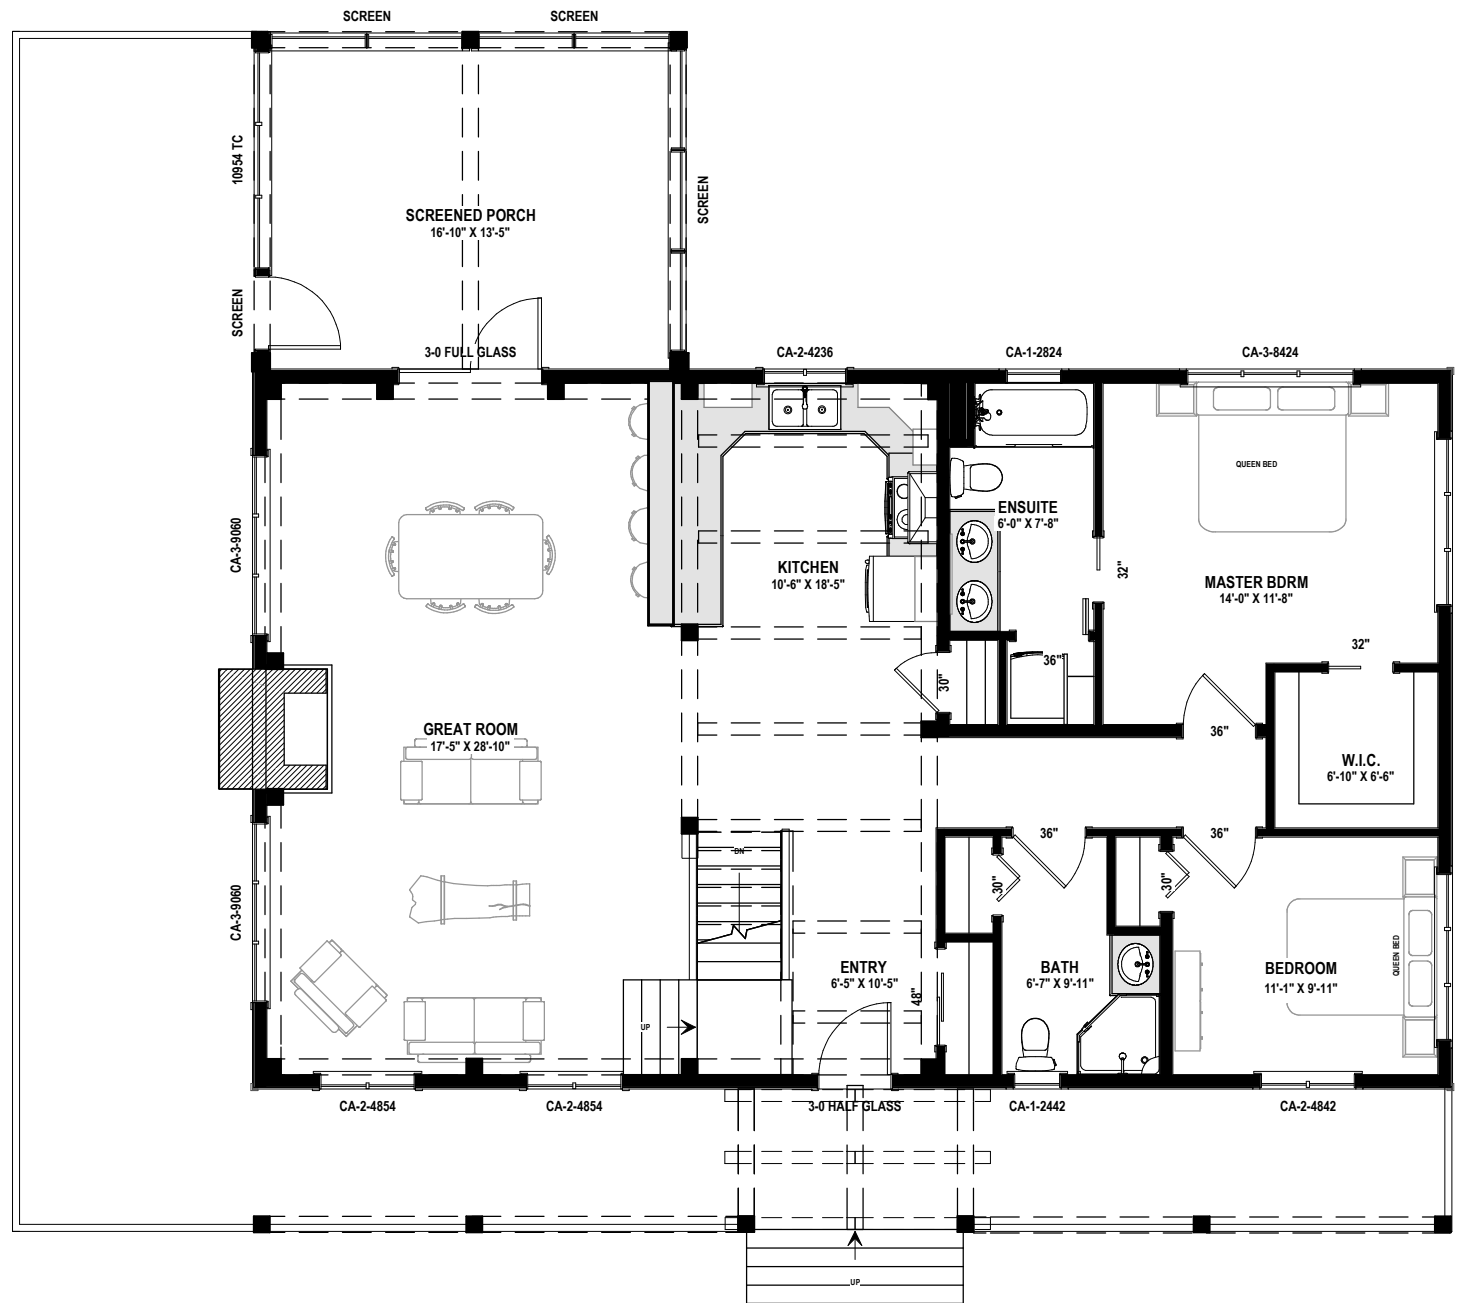

**KAWARTHA - 1965 sq.ft**

**KAWARTHA - 1965 sq.ft**

**KAWARTHA - 1965 sq.ft**

**KAWARTHA - 1965 sq.ft**

**MAIN FLOOR PLAN**  
1448 SQ.FT

Phone: 877-GO-2-LOGS (toll free)  
 Phone: 705-738-5131  
 Fax: 705-738-5283  
 info@confederationloghomes.com  
 www.confederationloghomes.com

**KAWARTHA - 1965 sq.ft**

**UPPER FLOOR PLAN**  
517 SQ.FT

Phone: 877-GO-2-LOGS (toll free)  
 Phone: 705-738-5131  
 Fax: 705-738-5283  
 info@confederationloghomes.com  
 www.confederationloghomes.com

**KAWARTHA - 1965 sq.ft**