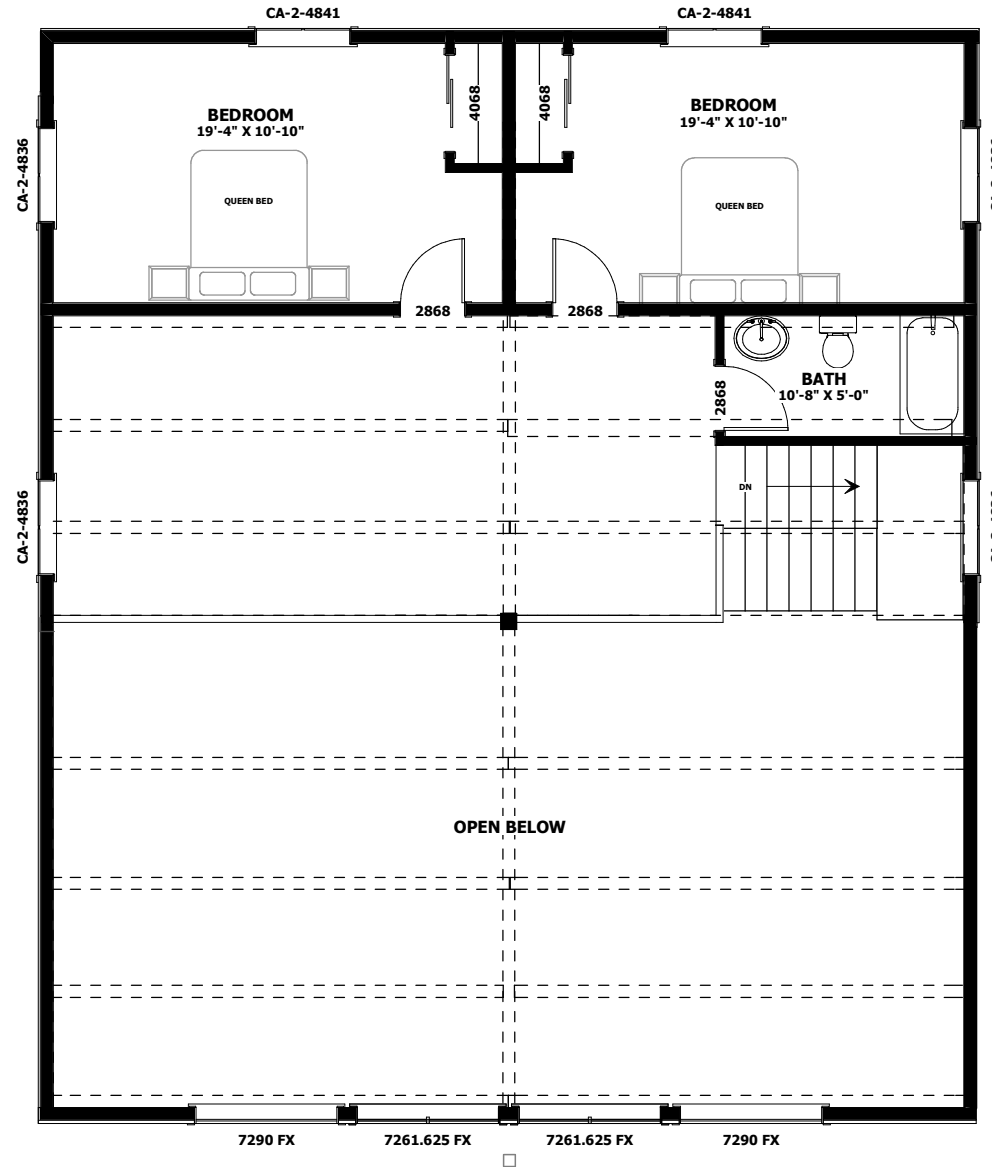

**HARE - 2585 sq.ft**

**HARE - 2585 sq.ft**

**HARE - 2585 sq.ft**

**HARE - 2585 sq.ft**

**MAIN FLOOR PLAN**  
1696 SQ.FT

**HARE - 2585 sq.ft**

Phone: 877-GO-2-LOGS (toll free)  
 Phone: 705-738-5131  
 Fax: 705-738-5283  
 info@confederationloghomes.com  
 www.confederationloghomes.com

**UPPER FLOOR PLAN**  
889 SQ.FT

**HARE - 2585 sq.ft**

Phone: 877-GO-2-LOGS (toll free)  
Phone: 705-738-5131  
Fax: 705-738-5283  
info@confederationloghomes.com  
www.confederationloghomes.com