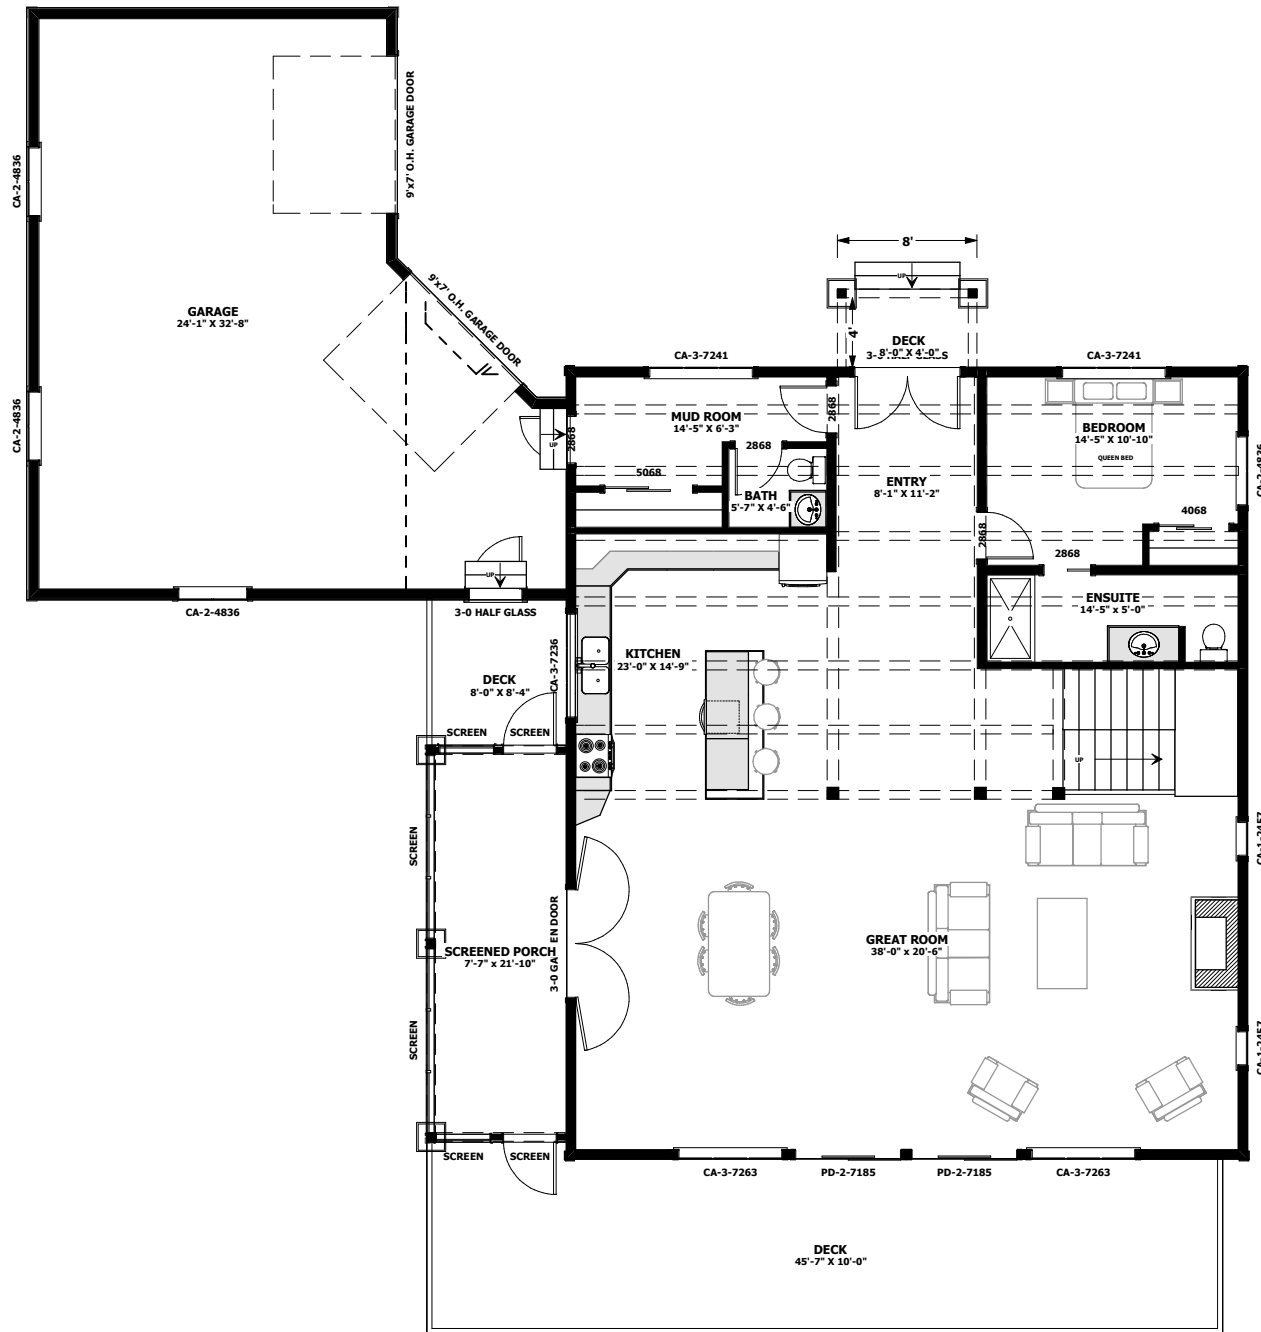

**HARE - 2585 sq.ft**

**HARE - 2585 sq.ft**

**HARE - 2585 sq.ft**

**HARE - 2585 sq.ft**

**MAIN FLOOR PLAN**  
1696 SQ.FT

**HARE - 2585 sq.ft**

Phone: 877-GO-2-LOGS (toll free)  
 Phone: 705-738-5131  
 Fax: 705-738-5283  
 info@confederationloghomes.com  
 www.confederationloghomes.com

**UPPER FLOOR PLAN**  
889 SQ.FT

**HARE - 2585 sq.ft**

Phone: 877-GO-2-LOGS (toll free)  
Phone: 705-738-5131  
Fax: 705-738-5283  
info@confederationloghomes.com  
www.confederationloghomes.com