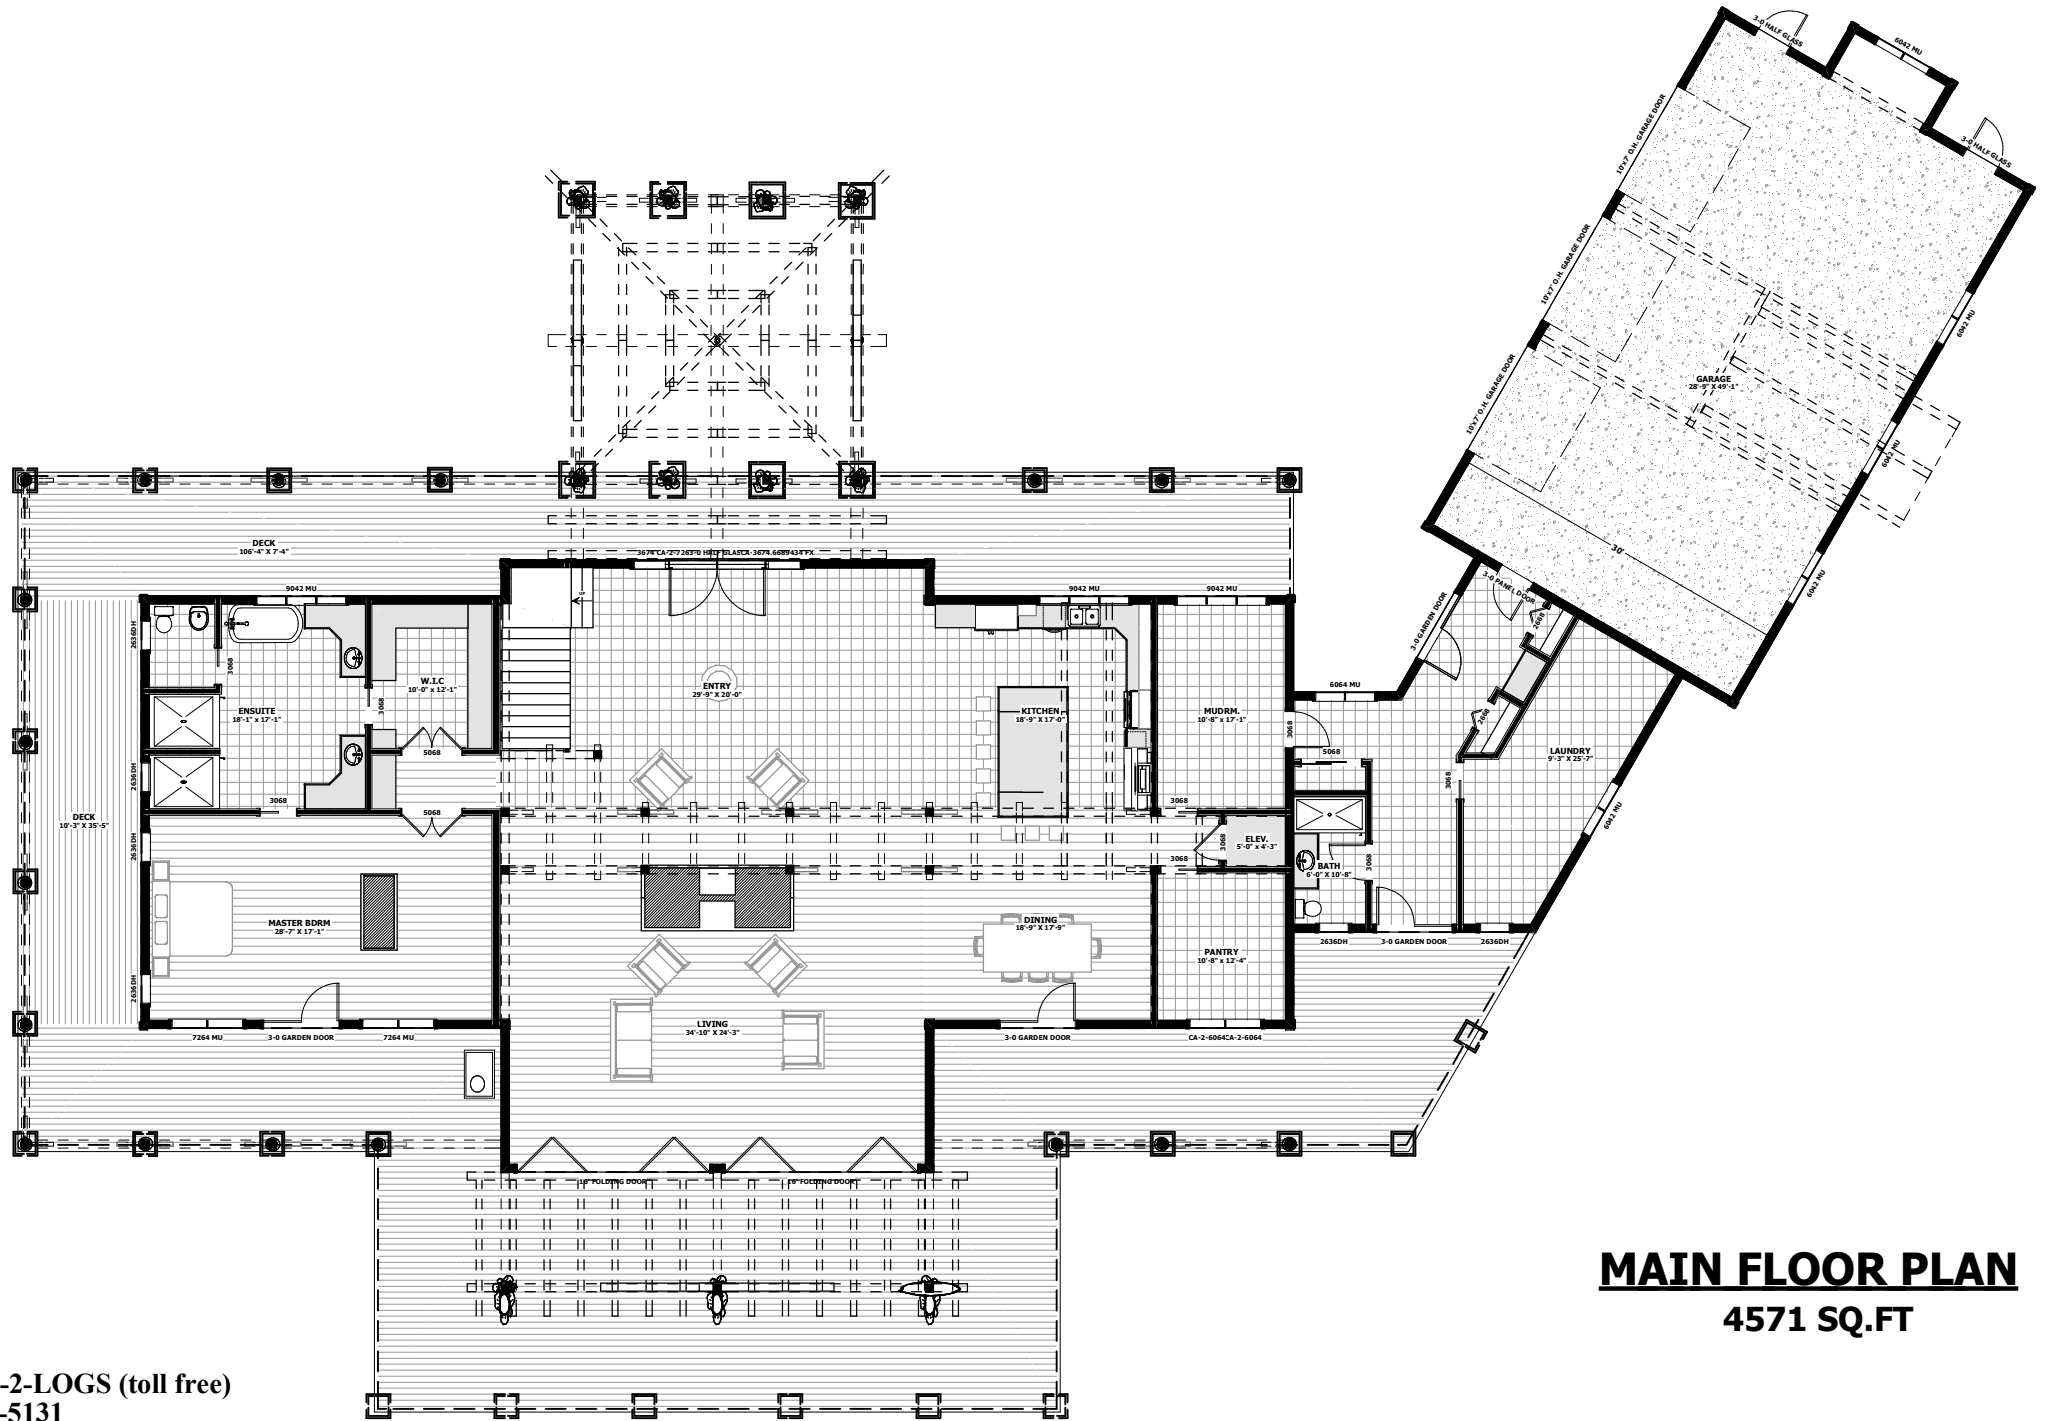

GRIZZLY GLADES - 7255 sq.ft

GRIZZLY GLADES - 7255 sq.ft

GRIZZLY GLADES - 7255 sq.ft

MAIN FLOOR PLAN
4571 SQ.FT

Phone: 877-GO-2-LOGS (toll free)
 Phone: 705-738-5131
 Fax: 705-738-5283
 info@confederationloghomes.com
 www.confederationloghomes.com

GRIZZLY GLADES - 7255 sq.ft

UPPER FLOOR PLAN
2684 SQ.FT

GRIZZLY GLADES - 7255 sq.ft