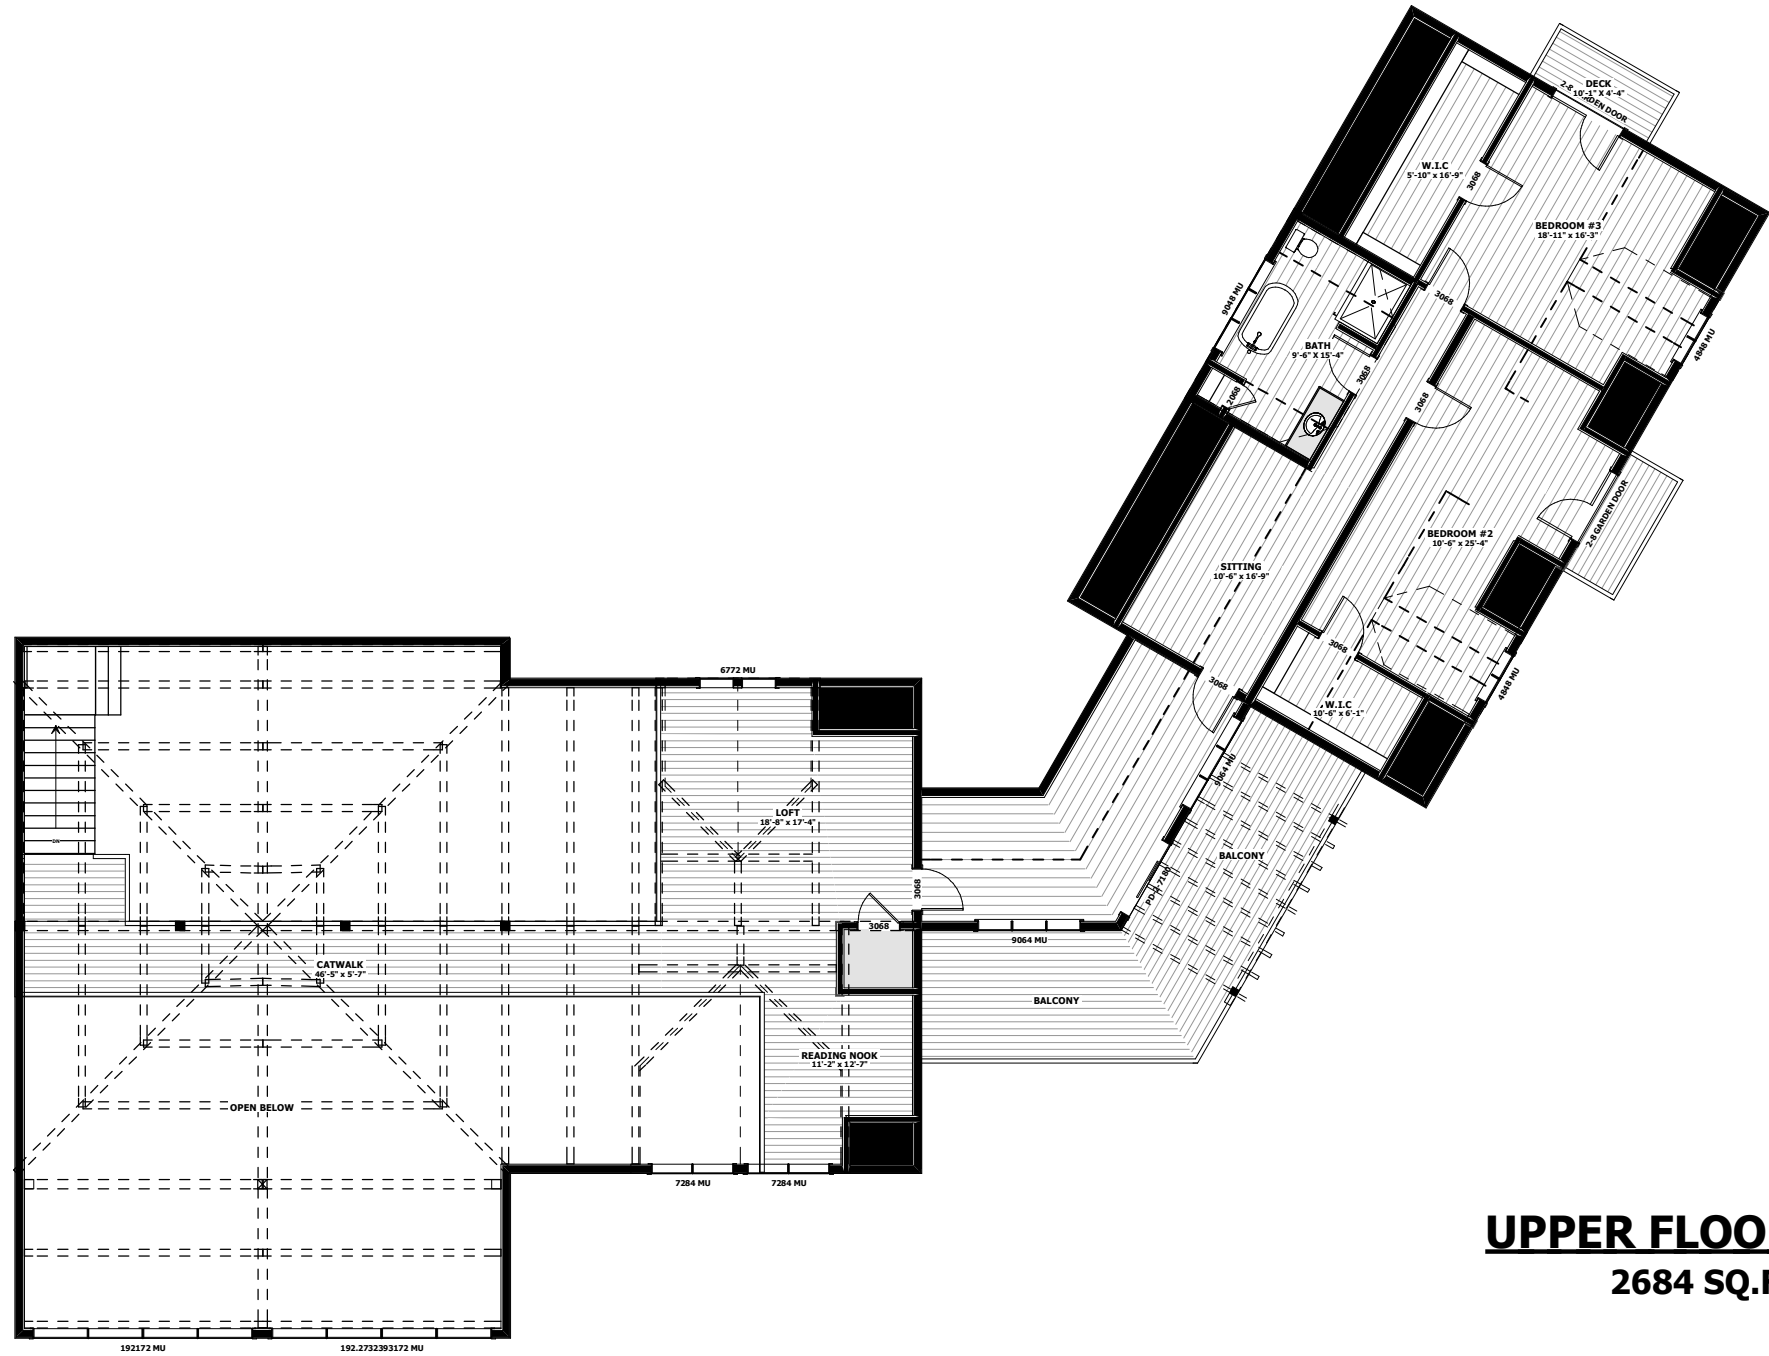

GRIZZLY GLADES - 7255 sq.ft

GRIZZLY GLADES - 7255 sq.ft

GRIZZLY GLADES - 7255 sq.ft

MAIN FLOOR PLAN
4571 SQ.FT

Phone: 877-GO-2-LOGS (toll free)
 Phone: 705-738-5131
 Fax: 705-738-5283
 info@confederationloghomes.com
 www.confederationloghomes.com

GRIZZLY GLADES - 7255 sq.ft

UPPER FLOOR PLAN
2684 SQ.FT

GRIZZLY GLADES - 7255 sq.ft