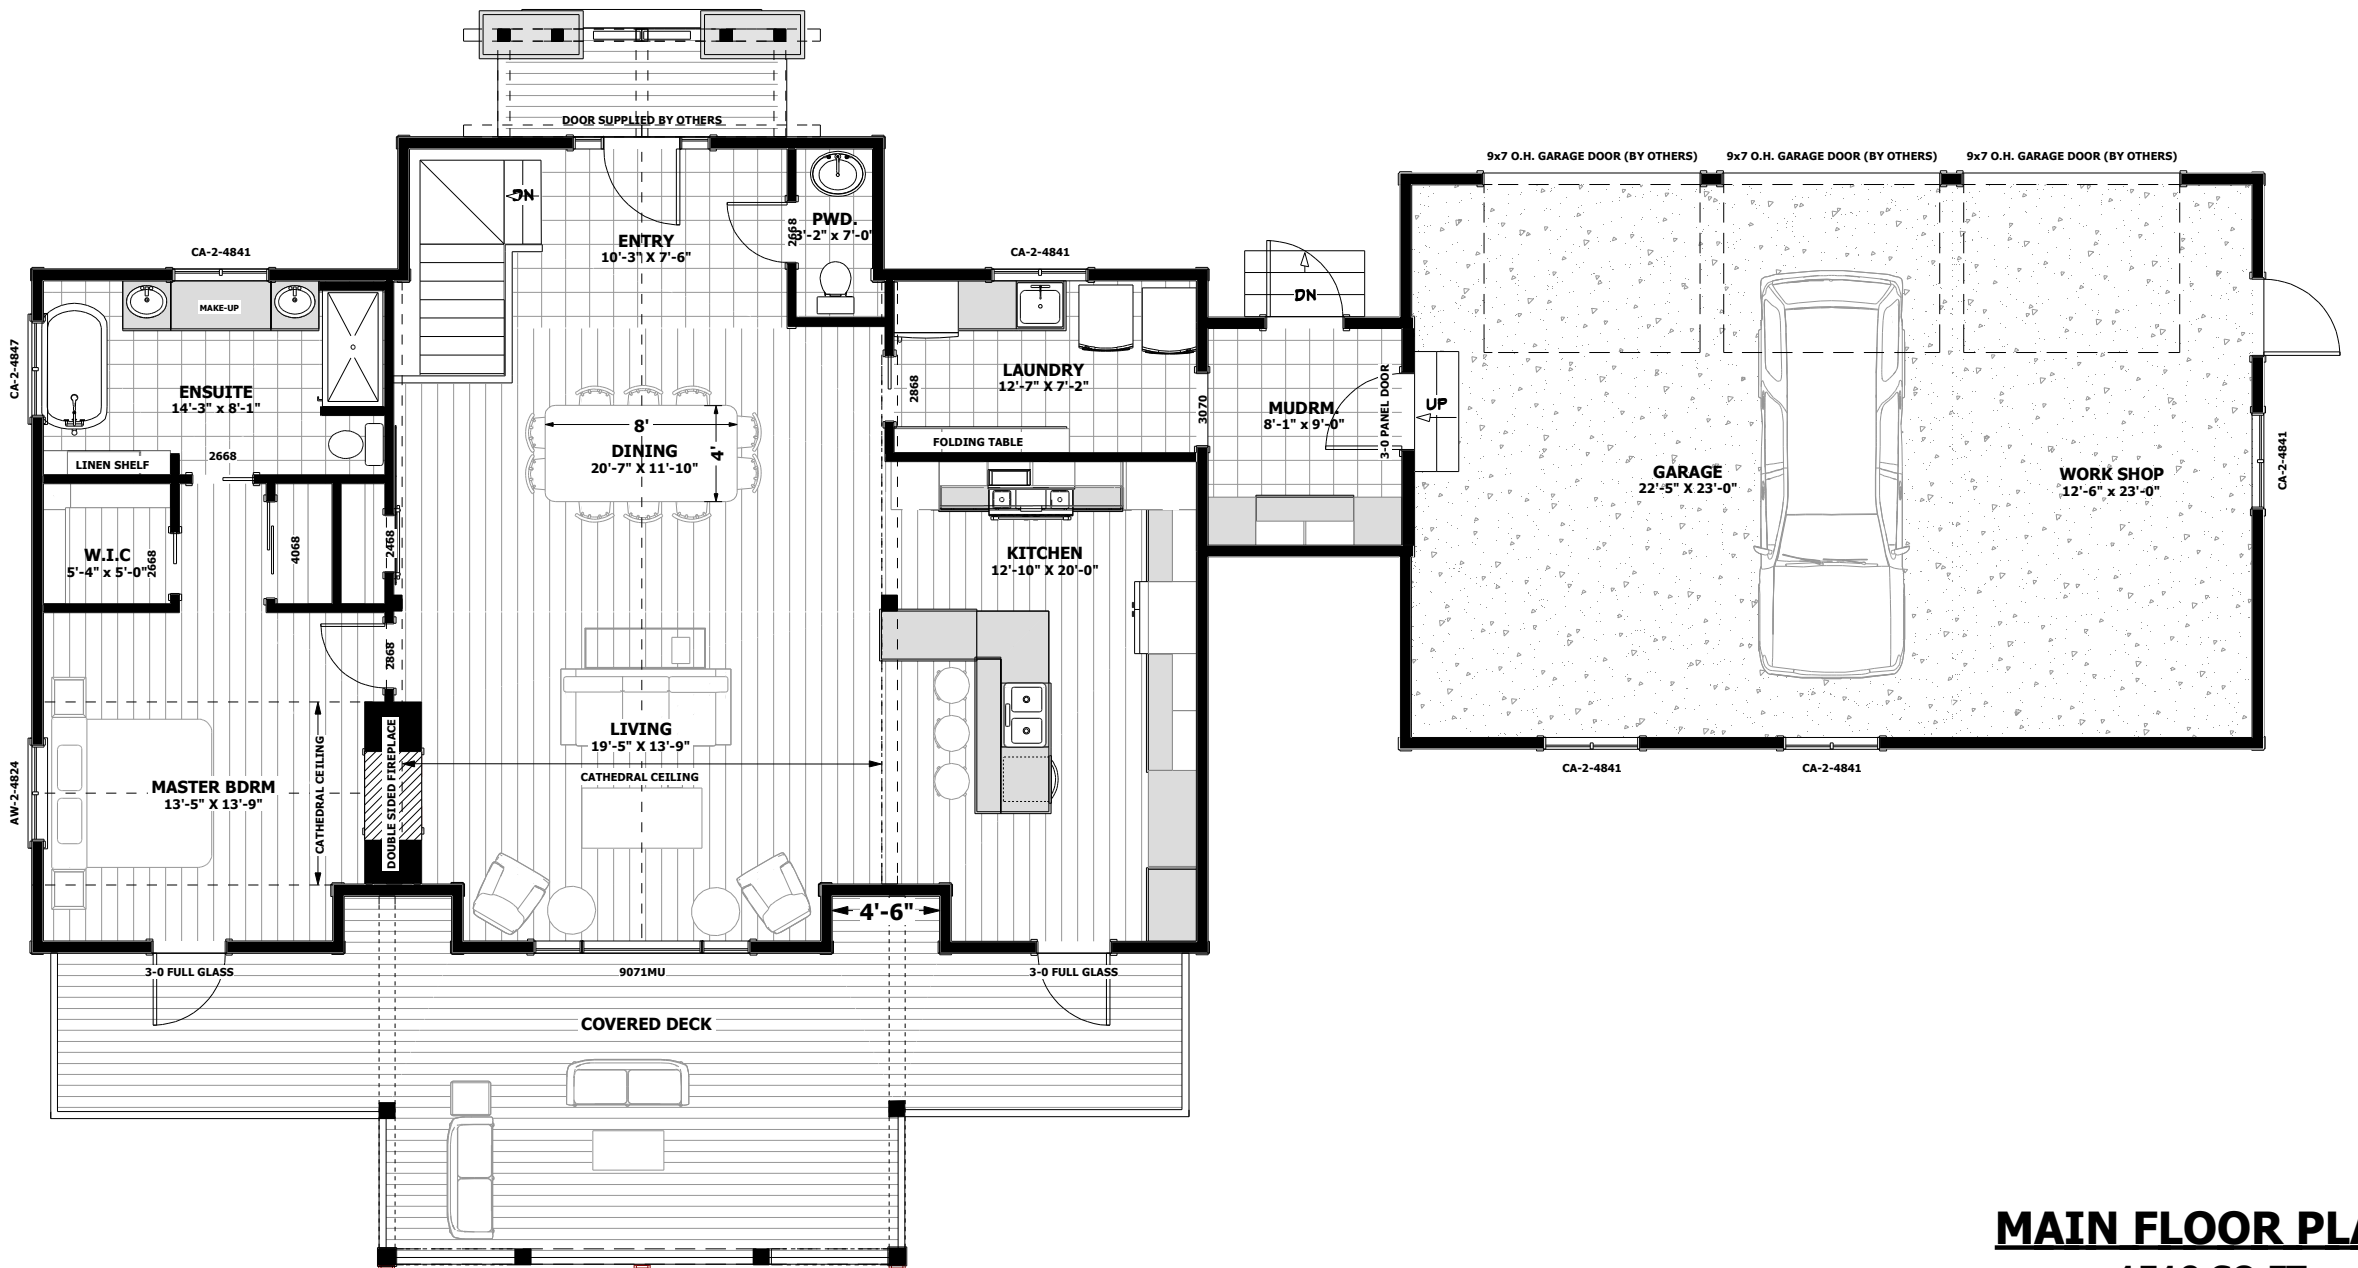

CARDINAL - 1519 sq.ft

CARDINAL - 1519 sq.ft

CARDINAL - 1519 sq.ft

CARDINAL - 1519 sq.ft

MAIN FLOOR PLAN
1519 SQ.FT

Phone: 877-GO-2-LOGS (toll free)
 Phone: 705-738-5131
 Fax: 705-738-5283
 info@confederationloghomes.com
 www.confederationloghomes.com

CARDINAL - 1519 sq.ft

LOWER FLOOR PLAN

Phone: 877-GO-2-LOGS (toll free)
 Phone: 705-738-5131
 Fax: 705-738-5283
 info@confederationloghomes.com
 www.confederationloghomes.com

CARDINAL - 1519 sq.ft