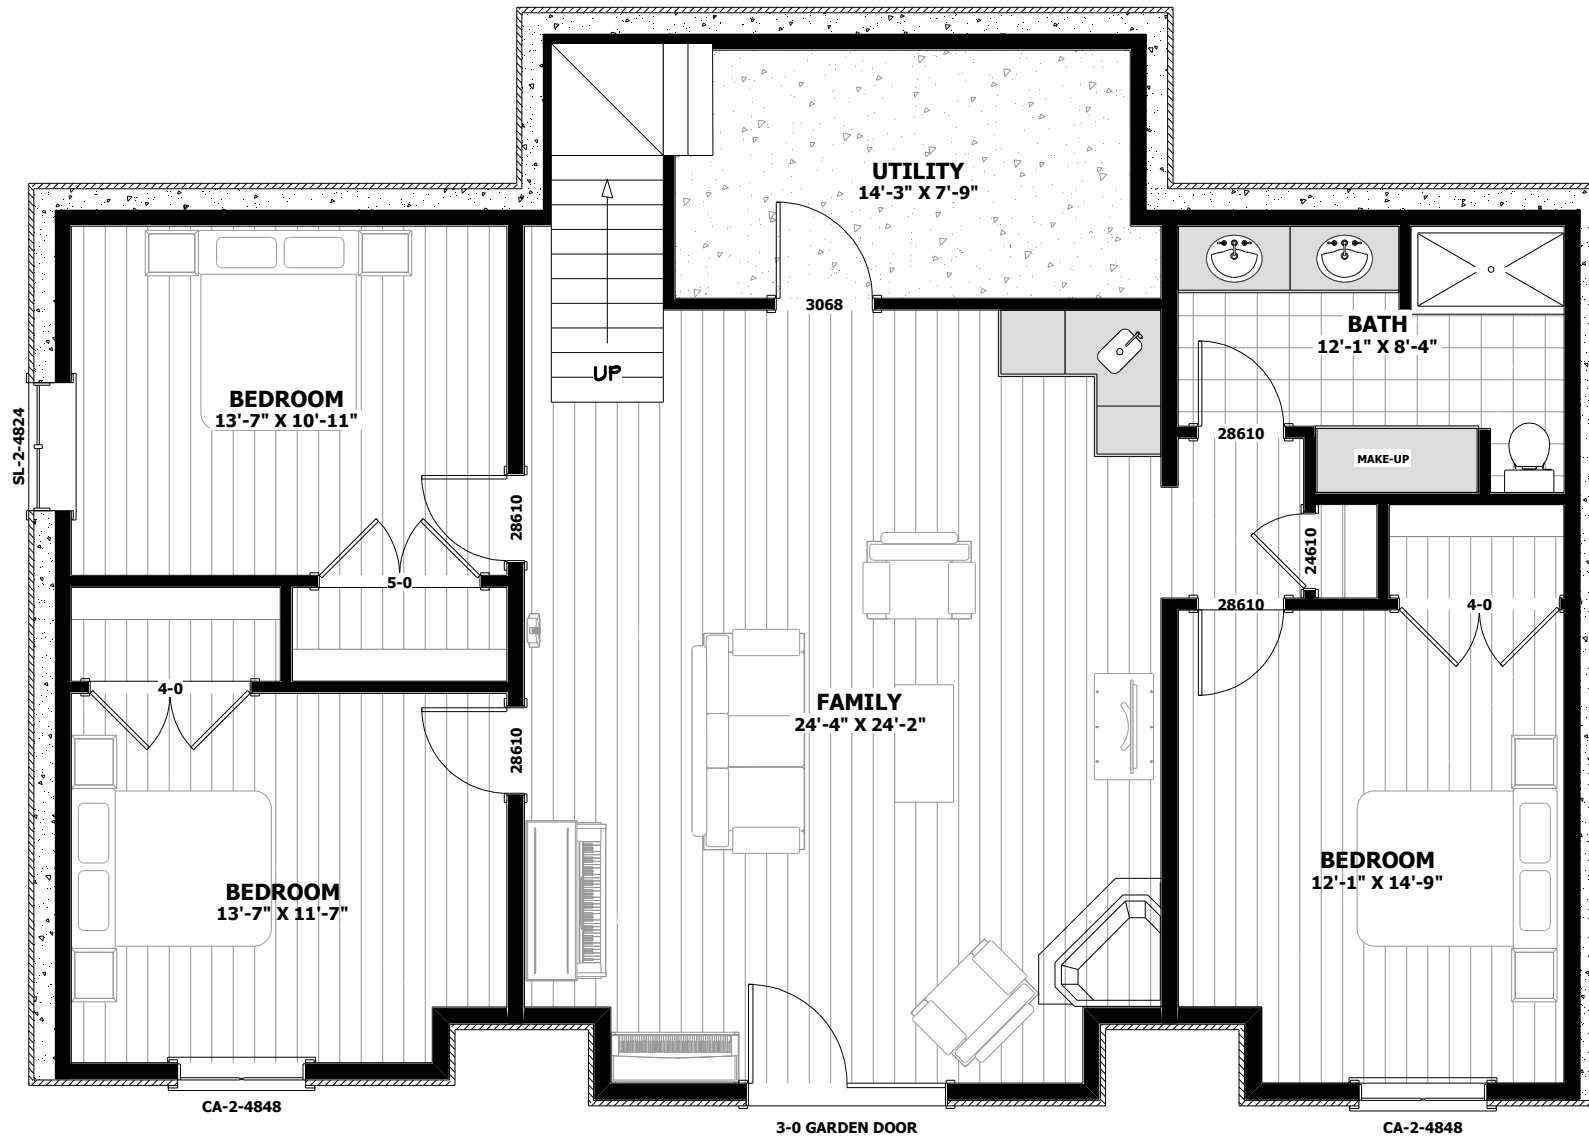

CARDINAL - 1519 sq.ft

CARDINAL - 1519 sq.ft

CARDINAL - 1519 sq.ft

CARDINAL - 1519 sq.ft

MAIN FLOOR PLAN
1519 SQ.FT

Phone: 877-GO-2-LOGS (toll free)
 Phone: 705-738-5131
 Fax: 705-738-5283
 info@confederationloghomes.com
 www.confederationloghomes.com

CARDINAL - 1519 sq.ft

LOWER FLOOR PLAN

Phone: 877-GO-2-LOGS (toll free)
 Phone: 705-738-5131
 Fax: 705-738-5283
 info@confederationloghomes.com
 www.confederationloghomes.com

CARDINAL - 1519 sq.ft