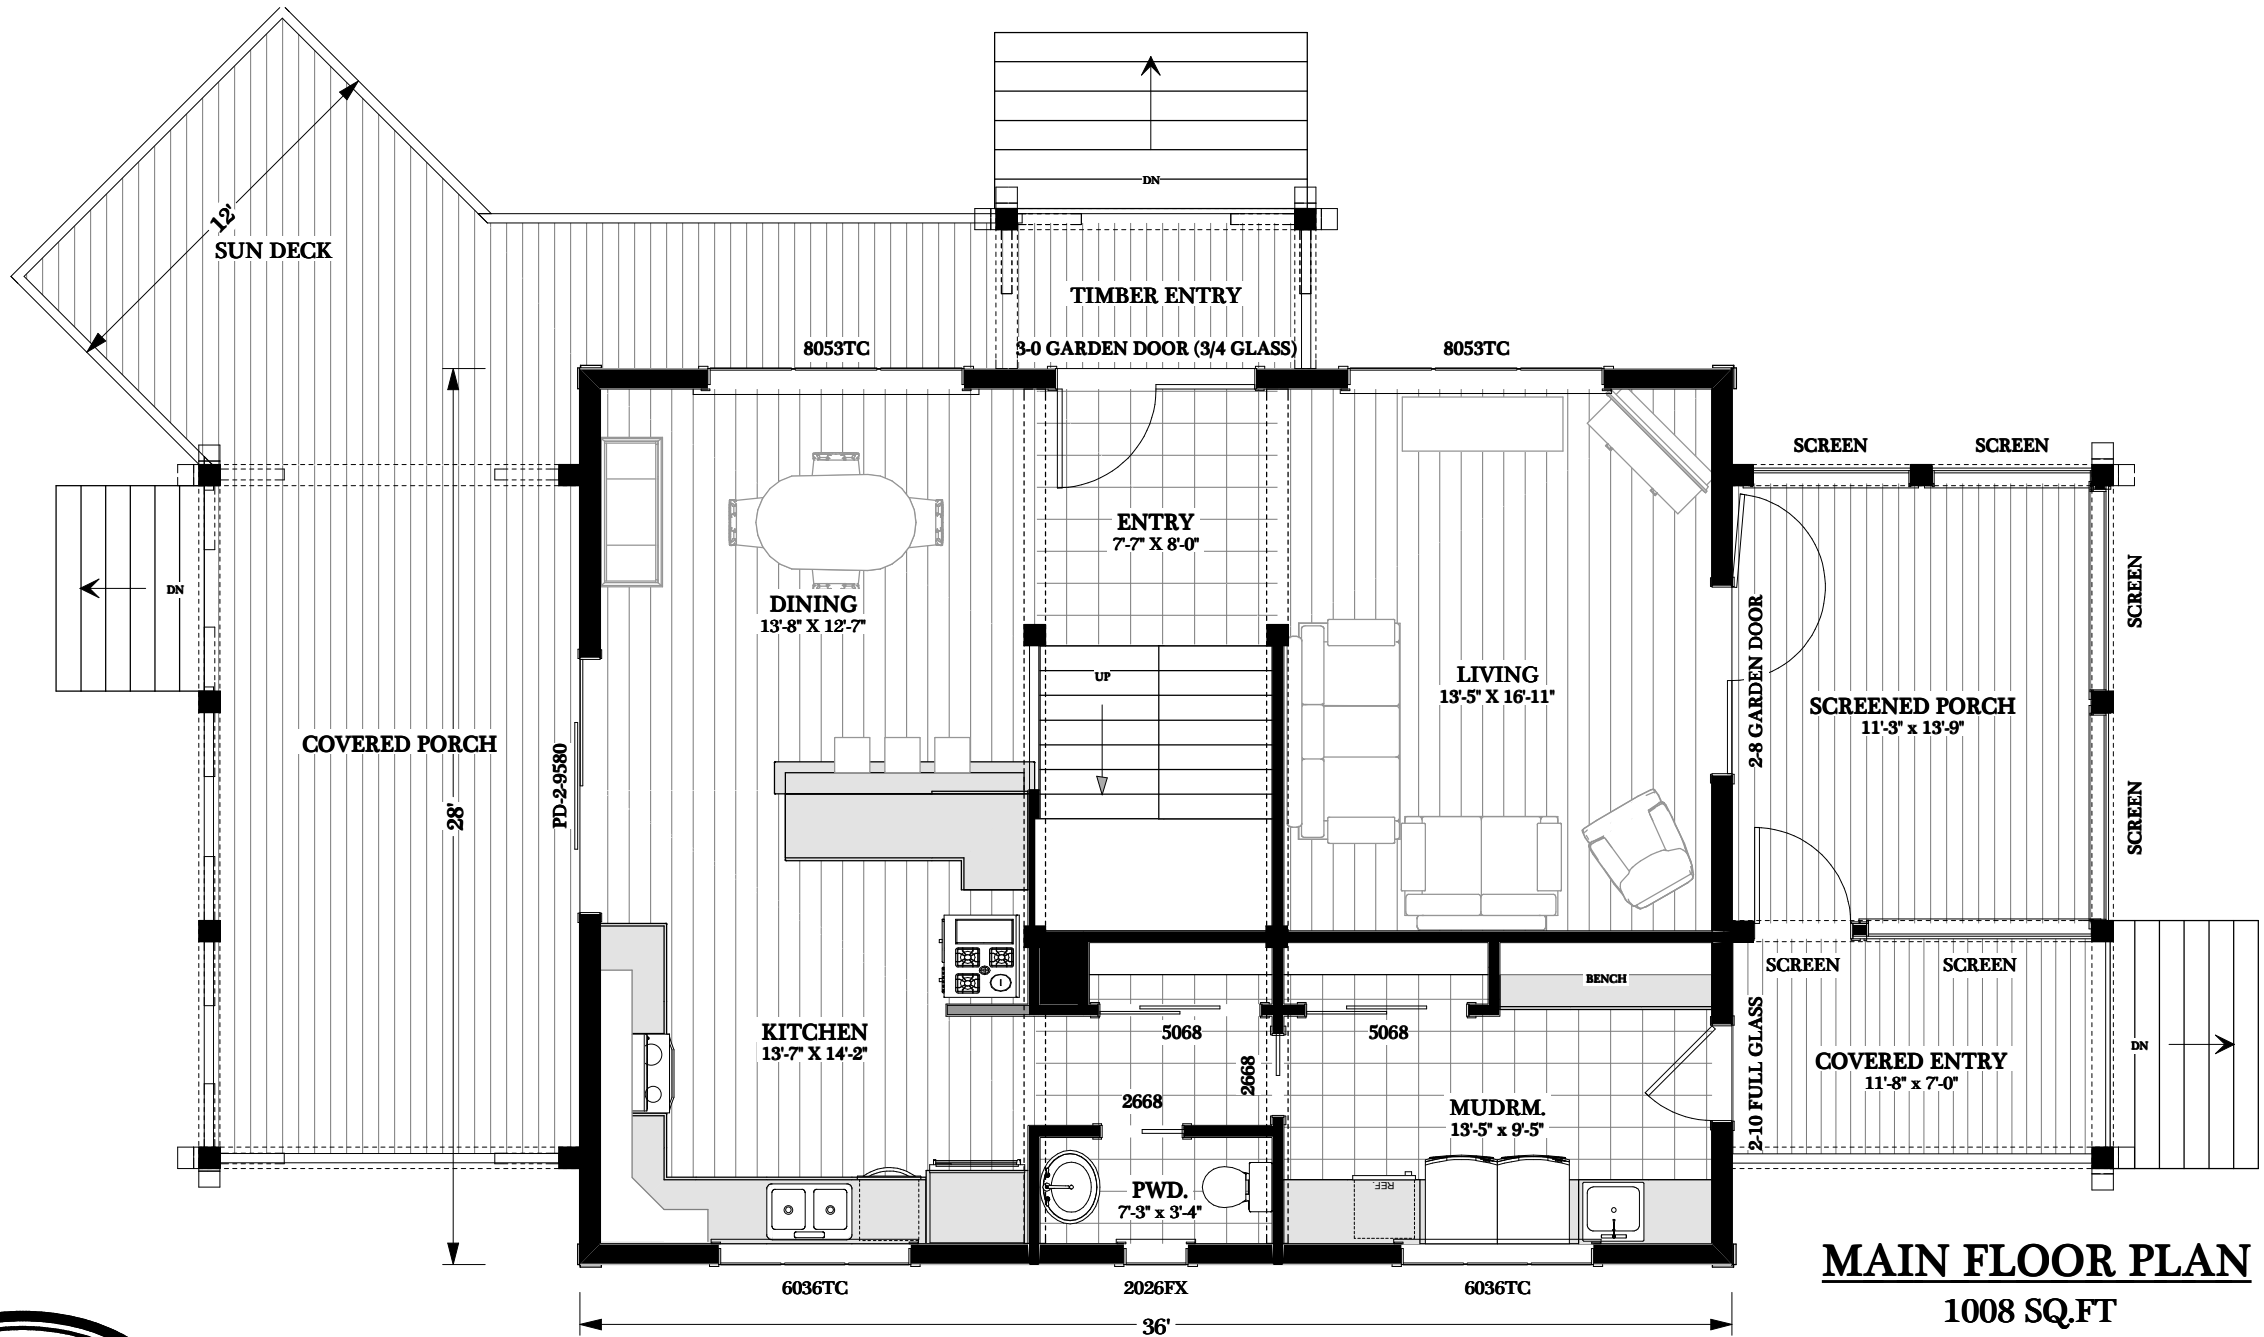

FARM TRAIL - 1955 sq.ft

FARM TRAIL - 1955 sq.ft

MAIN FLOOR PLAN
1008 SQ.FT

Phone: 877-GO-2-LOGS (toll free)
 Phone: 705-738-5131
 Fax: 705-738-5283
info@confederationloghomes.com
www.confederationloghomes.com

FARM TRAIL - 1955 sq.ft

UPPER FLOOR PLAN

947 SQ.FT

FARM TRAIL - 1955 sq.ft