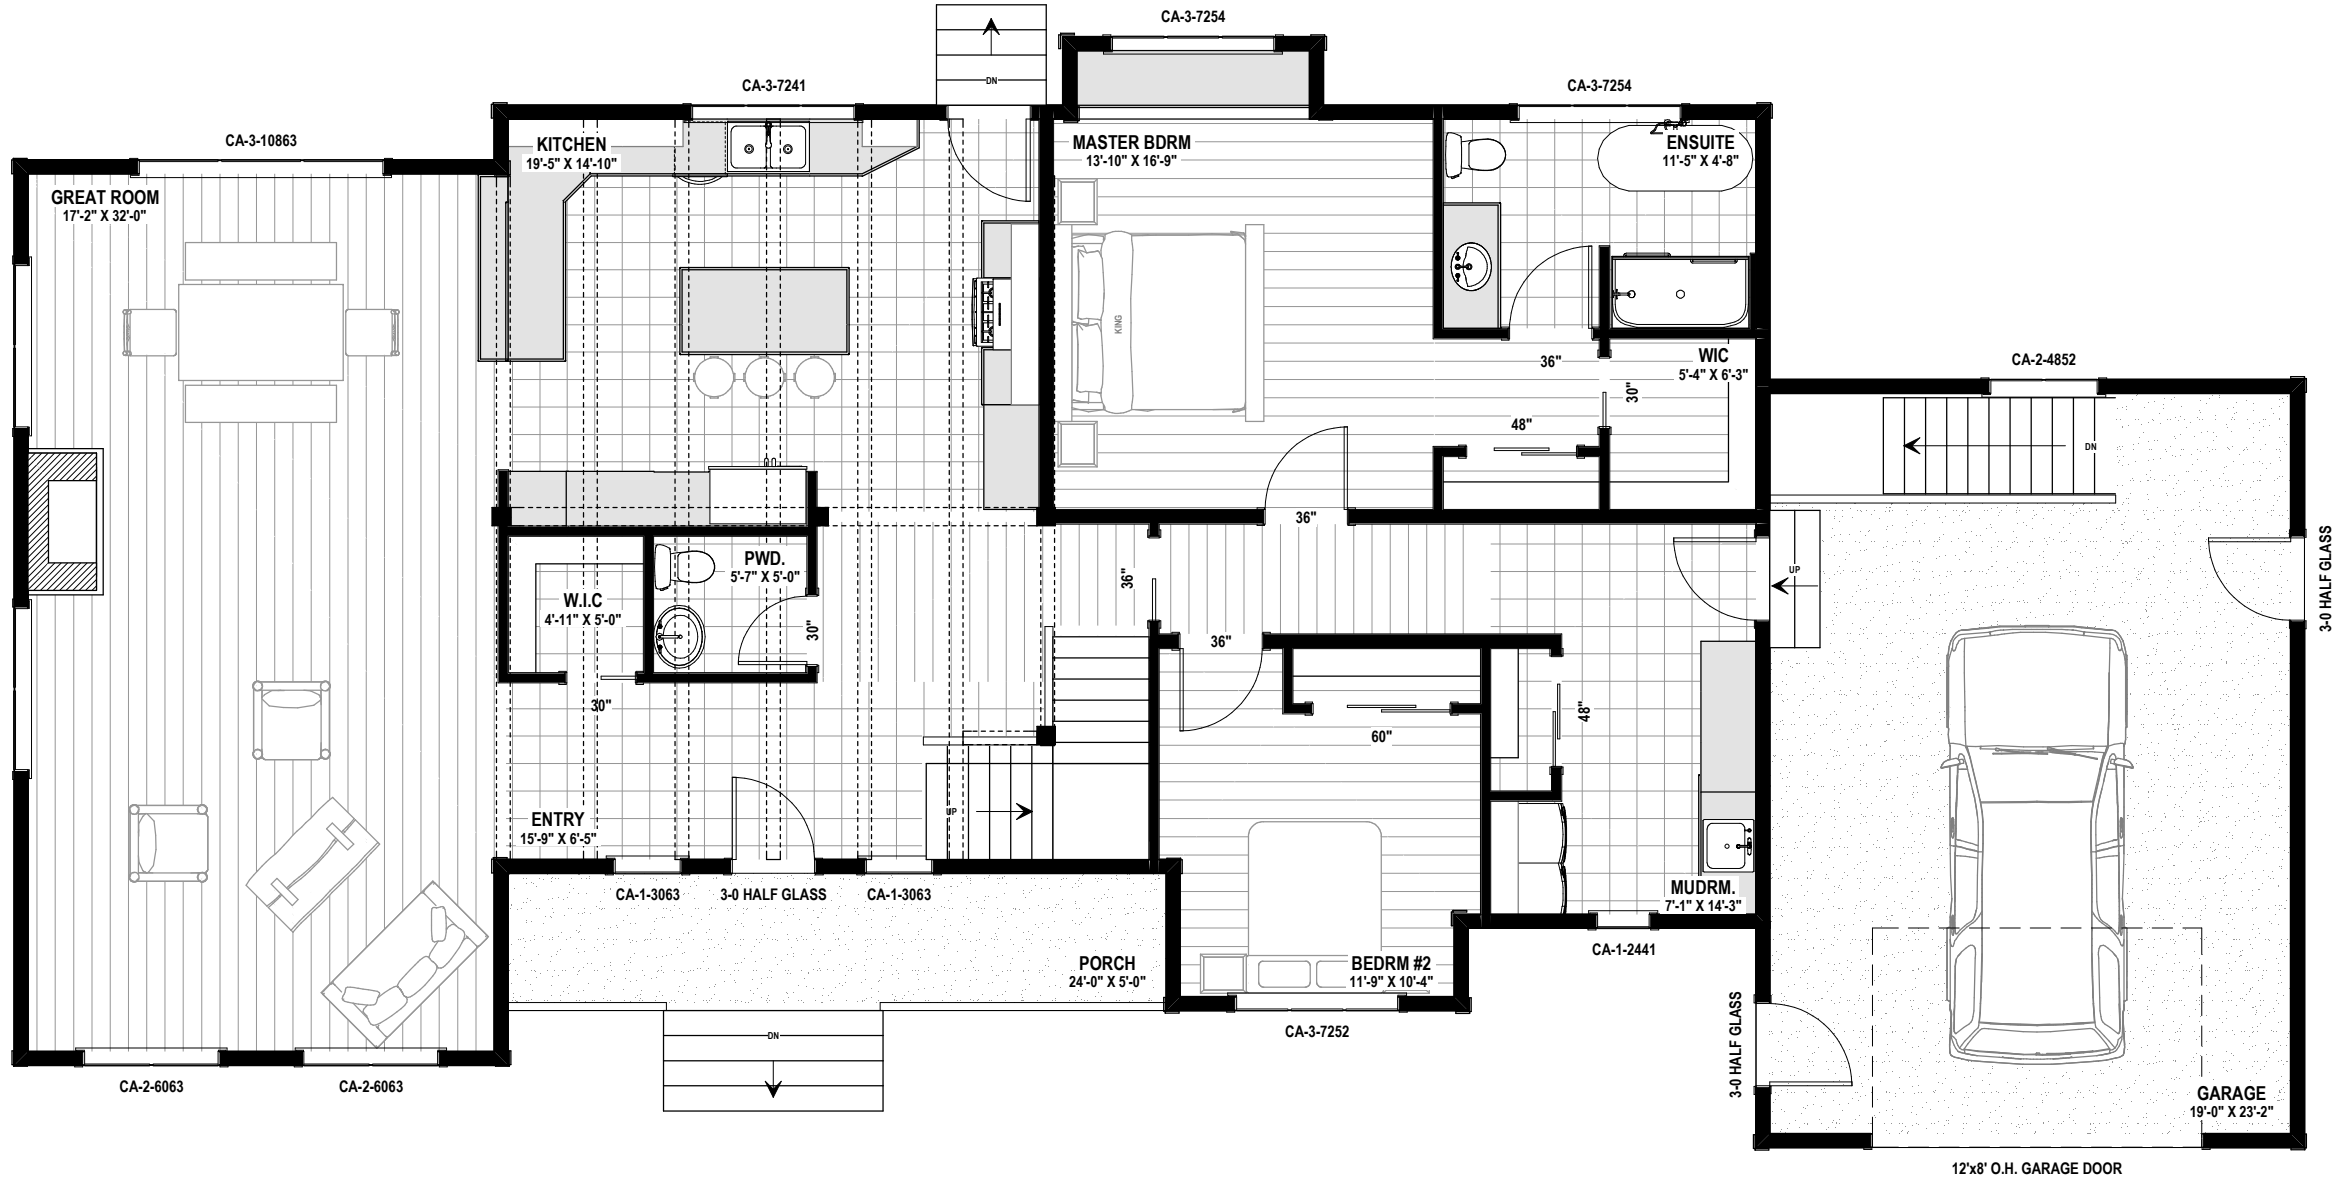

ELK - 2511 sq.ft

ELK - 2511 sq.ft

ELK - 2511 sq.ft

MAIN FLOOR PLAN
1933 SQ.FT

Phone: 877-GO-2-LOGS (toll free)
 Phone: 705-738-5131
 Fax: 705-738-5283
 info@confederationloghomes.com
 www.confederationloghomes.com

ELK - 2511 sq.ft

UPPER FLOOR PLAN
578 SQ.FT

ELK - 2511 sq.ft

Phone: 877-GO-2-LOGS (toll free)
 Phone: 705-738-5131
 Fax: 705-738-5283
 info@confederationloghomes.com
 www.confederationloghomes.com