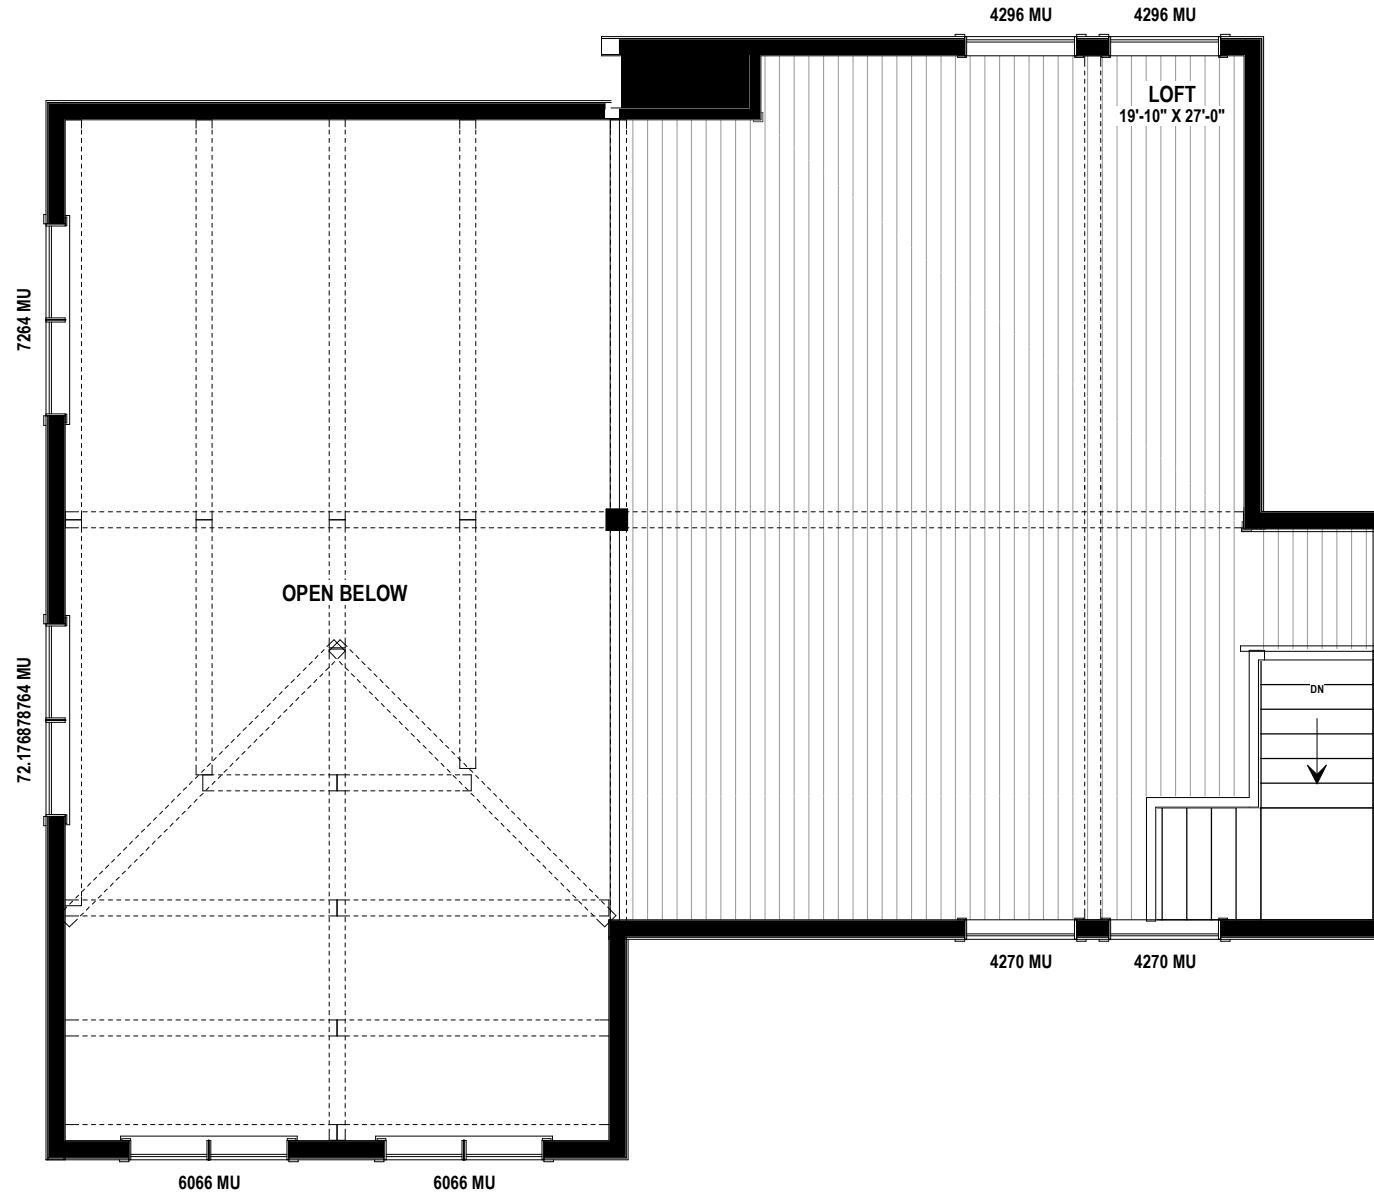

ELK - 2511 sq.ft

ELK - 2511 sq.ft

ELK - 2511 sq.ft

MAIN FLOOR PLAN
1933 SQ.FT

Phone: 877-GO-2-LOGS (toll free)
 Phone: 705-738-5131
 Fax: 705-738-5283
 info@confederationloghomes.com
 www.confederationloghomes.com

ELK - 2511 sq.ft

UPPER FLOOR PLAN
578 SQ.FT

ELK - 2511 sq.ft

Phone: 877-GO-2-LOGS (toll free)
 Phone: 705-738-5131
 Fax: 705-738-5283
 info@confederationloghomes.com
 www.confederationloghomes.com