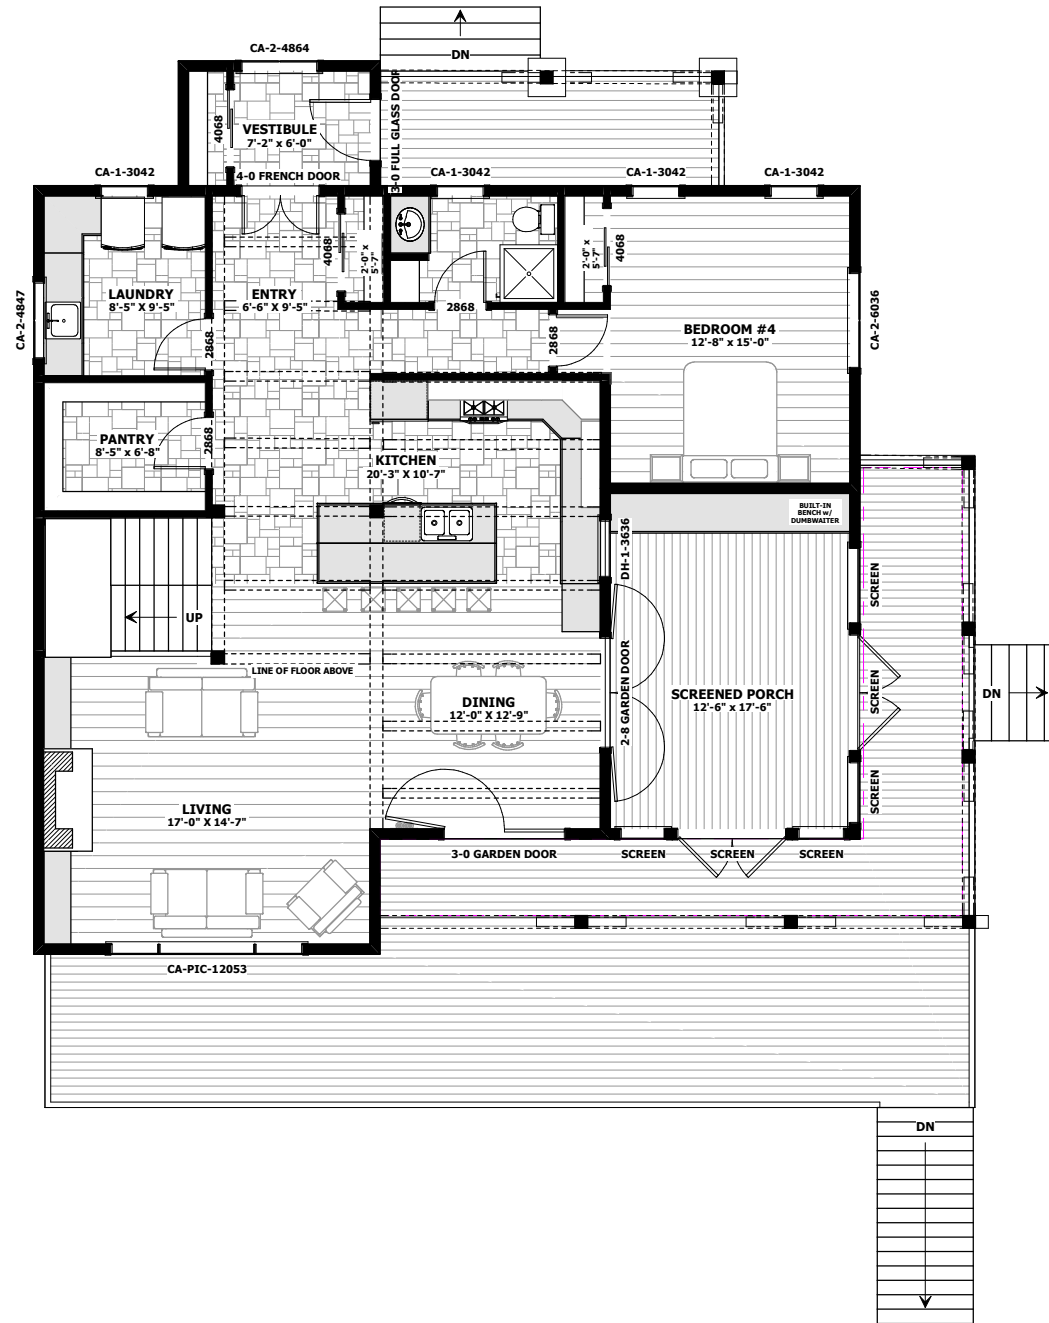

BRISTLECONE - 2801 sq.ft

BRISTLECONE - 2801 sq.ft

BRISTLECONE - 2801 sq.ft

BRISTLECONE - 2801 sq.ft

MAIN FLOOR PLAN
1570 SQ.FT

Phone: 877-GO-2-LOGS (toll free)
 Phone: 705-738-5131
 Fax: 705-738-5283
 info@confederationloghomes.com
 www.confederationloghomes.com

BRISTLECONE - 2801 sq.ft

UPPER FLOOR PLAN
1231 SQ.FT

Phone: 877-GO-2-LOGS (toll free)
 Phone: 705-738-5131
 Fax: 705-738-5283
 info@confederationloghomes.com
 www.confederationloghomes.com

BRISTLECONE - 2801 sq.ft