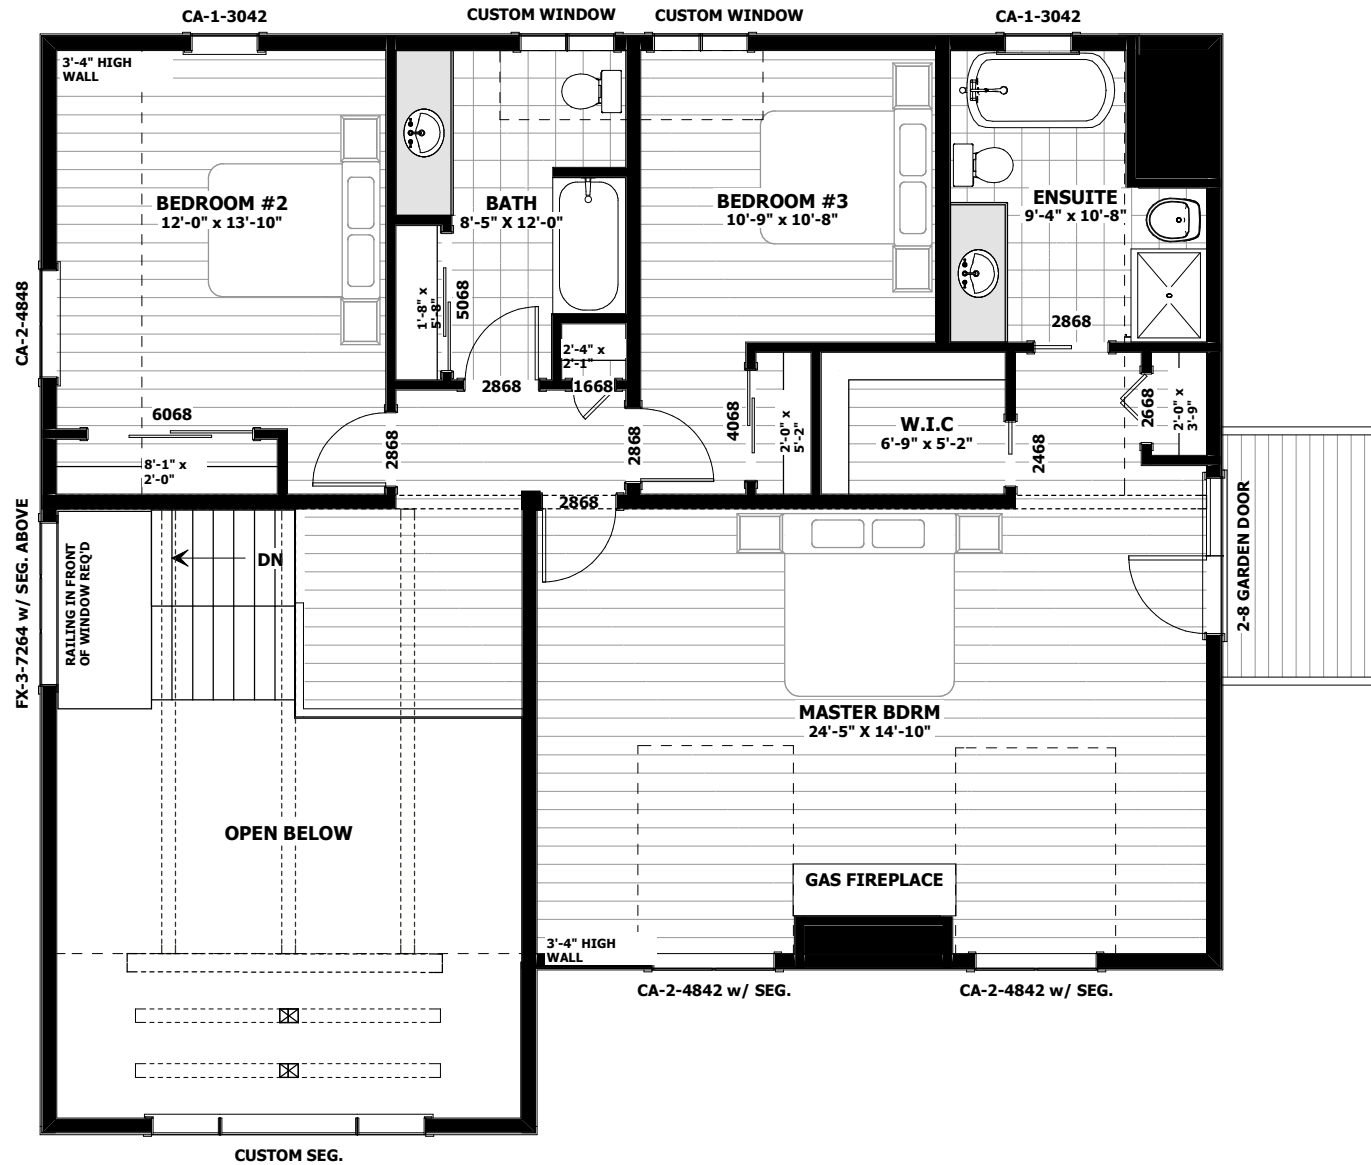

BRISTLECONE - 2801 sq.ft

BRISTLECONE - 2801 sq.ft

BRISTLECONE - 2801 sq.ft

BRISTLECONE - 2801 sq.ft

MAIN FLOOR PLAN
1570 SQ.FT

Phone: 877-GO-2-LOGS (toll free)
 Phone: 705-738-5131
 Fax: 705-738-5283
 info@confederationloghomes.com
 www.confederationloghomes.com

BRISTLECONE - 2801 sq.ft

UPPER FLOOR PLAN
1231 SQ.FT

Phone: 877-GO-2-LOGS (toll free)
 Phone: 705-738-5131
 Fax: 705-738-5283
 info@confederationloghomes.com
 www.confederationloghomes.com

BRISTLECONE - 2801 sq.ft