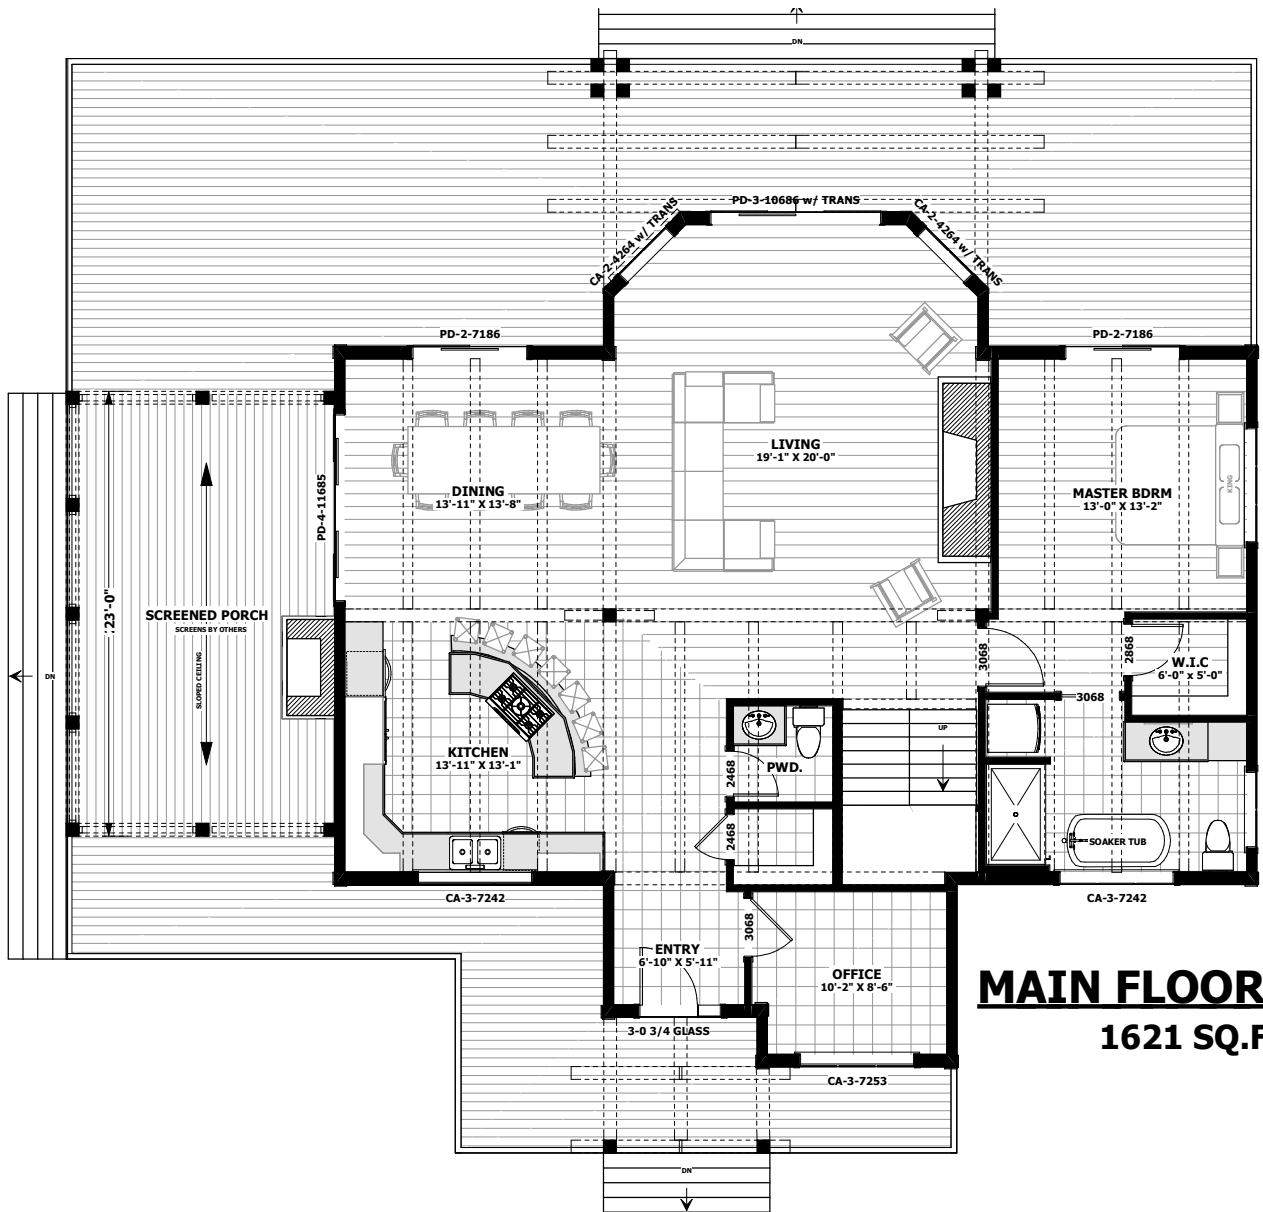

BOW FALLS - 2642 sq.ft

BOW FALLS - 2642 sq.ft

BOW FALLS - 2642 sq.ft

BOW FALLS - 2642 sq.ft

MAIN FLOOR PLAN
1621 SQ.FT

UPPER FLOOR PLAN
1021 SQ.FT

Phone: 877-GO-2-LOGS (toll free)
 Phone: 705-738-5131
 Fax: 705-738-5283
 info@confederationloghomes.com
 www.confederationloghomes.com

BOW FALLS - 2642 sq.ft