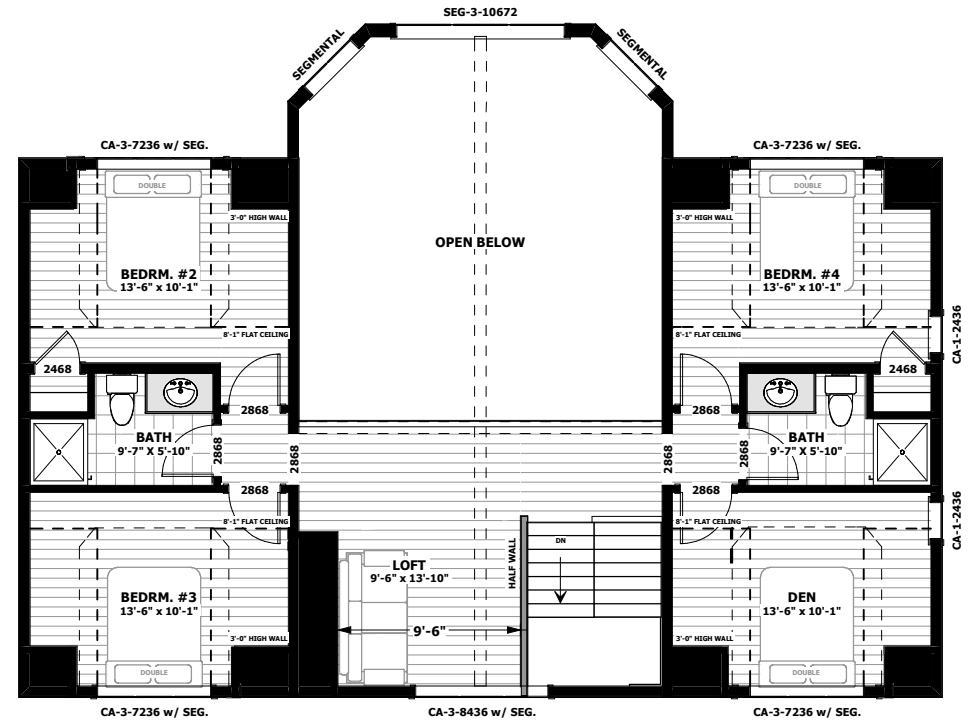

BOW FALLS - 2642 sq.ft

BOW FALLS - 2642 sq.ft

BOW FALLS - 2642 sq.ft

BOW FALLS - 2642 sq.ft

MAIN FLOOR PLAN
1621 SQ.FT

UPPER FLOOR PLAN
1021 SQ.FT

Phone: 877-GO-2-LOGS (toll free)
 Phone: 705-738-5131
 Fax: 705-738-5283
 info@confederationloghomes.com
 www.confederationloghomes.com

BOW FALLS - 2642 sq.ft