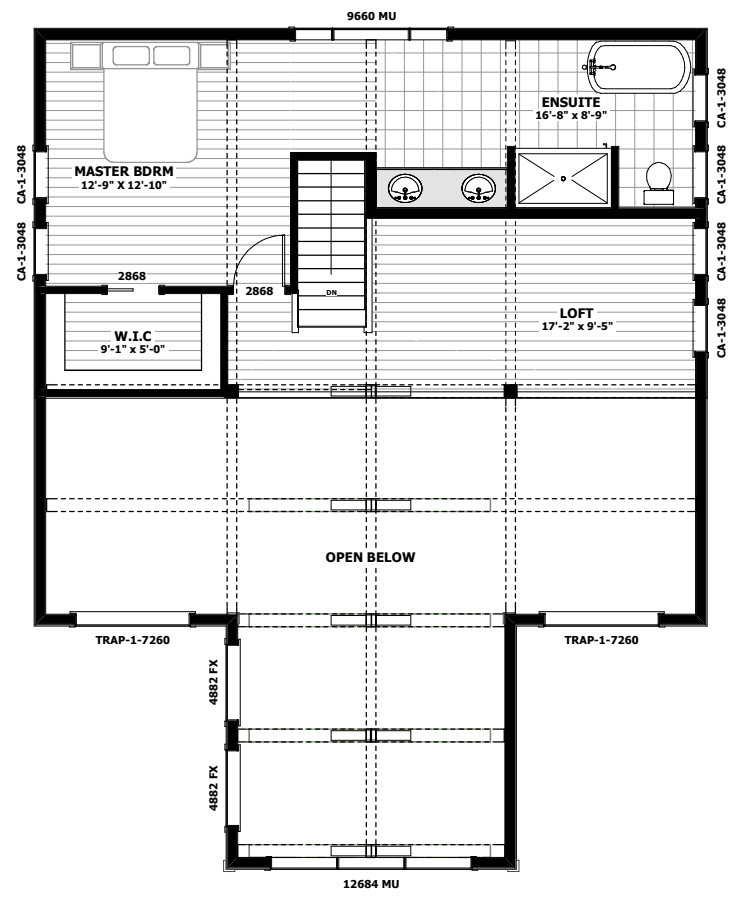

BLUE JAY - 1817 sq.ft

BLUE JAY - 1817 sq.ft

BLUE JAY - 1817 sq.ft

BLUE JAY - 1817 sq.ft

MAIN FLOOR PLAN
1179 SQ.FT

UPPER FLOOR PLAN
638 SQ.FT

Phone: 877-GO-2-LOGS (toll free)
 Phone: 705-738-5131
 Fax: 705-738-5283
 info@confederationloghomes.com
 www.confederationloghomes.com

BLUE JAY - 1817 sq.ft