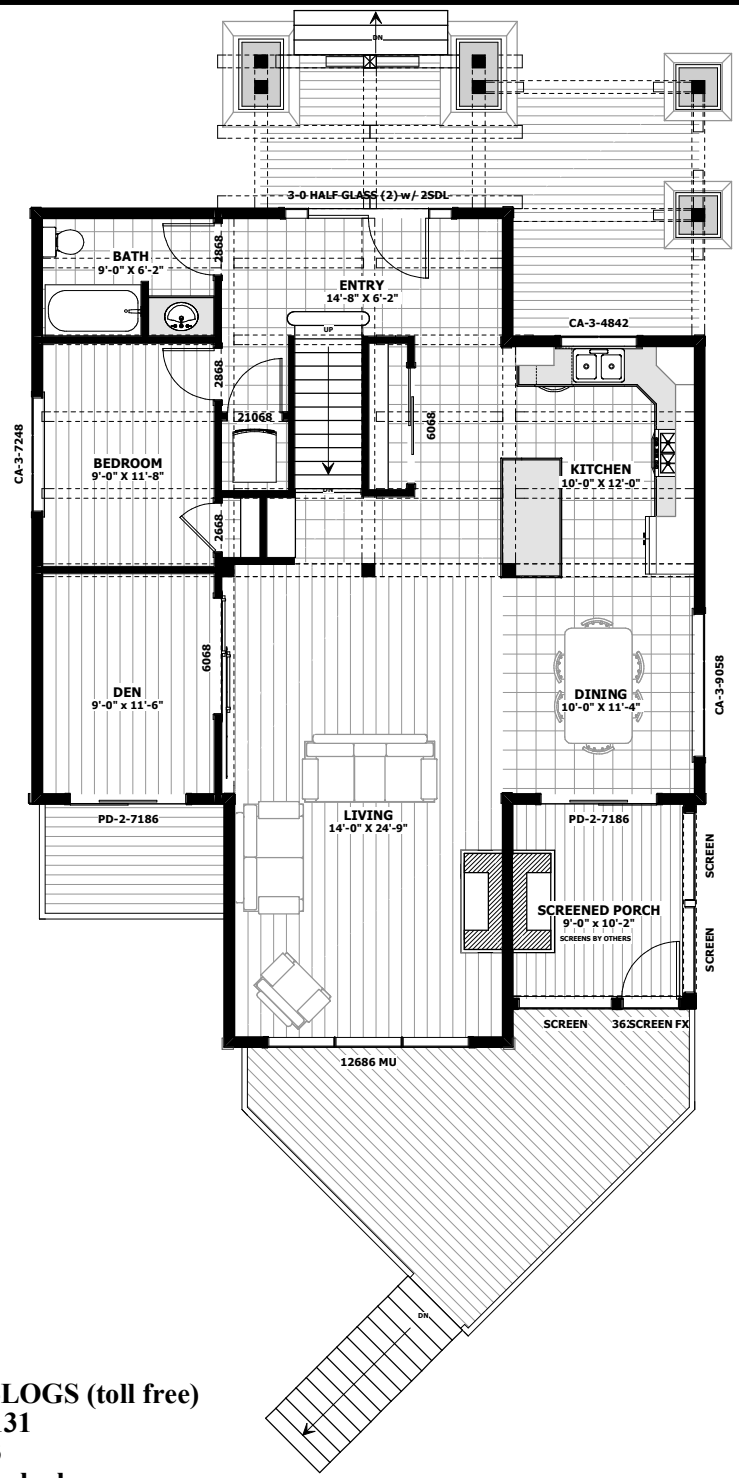

BLUE JAY - 1817 sq.ft

BLUE JAY - 1817 sq.ft

BLUE JAY - 1817 sq.ft

BLUE JAY - 1817 sq.ft

MAIN FLOOR PLAN
1179 SQ.FT

UPPER FLOOR PLAN
638 SQ.FT

Phone: 877-GO-2-LOGS (toll free)
 Phone: 705-738-5131
 Fax: 705-738-5283
 info@confederationloghomes.com
 www.confederationloghomes.com

BLUE JAY - 1817 sq.ft