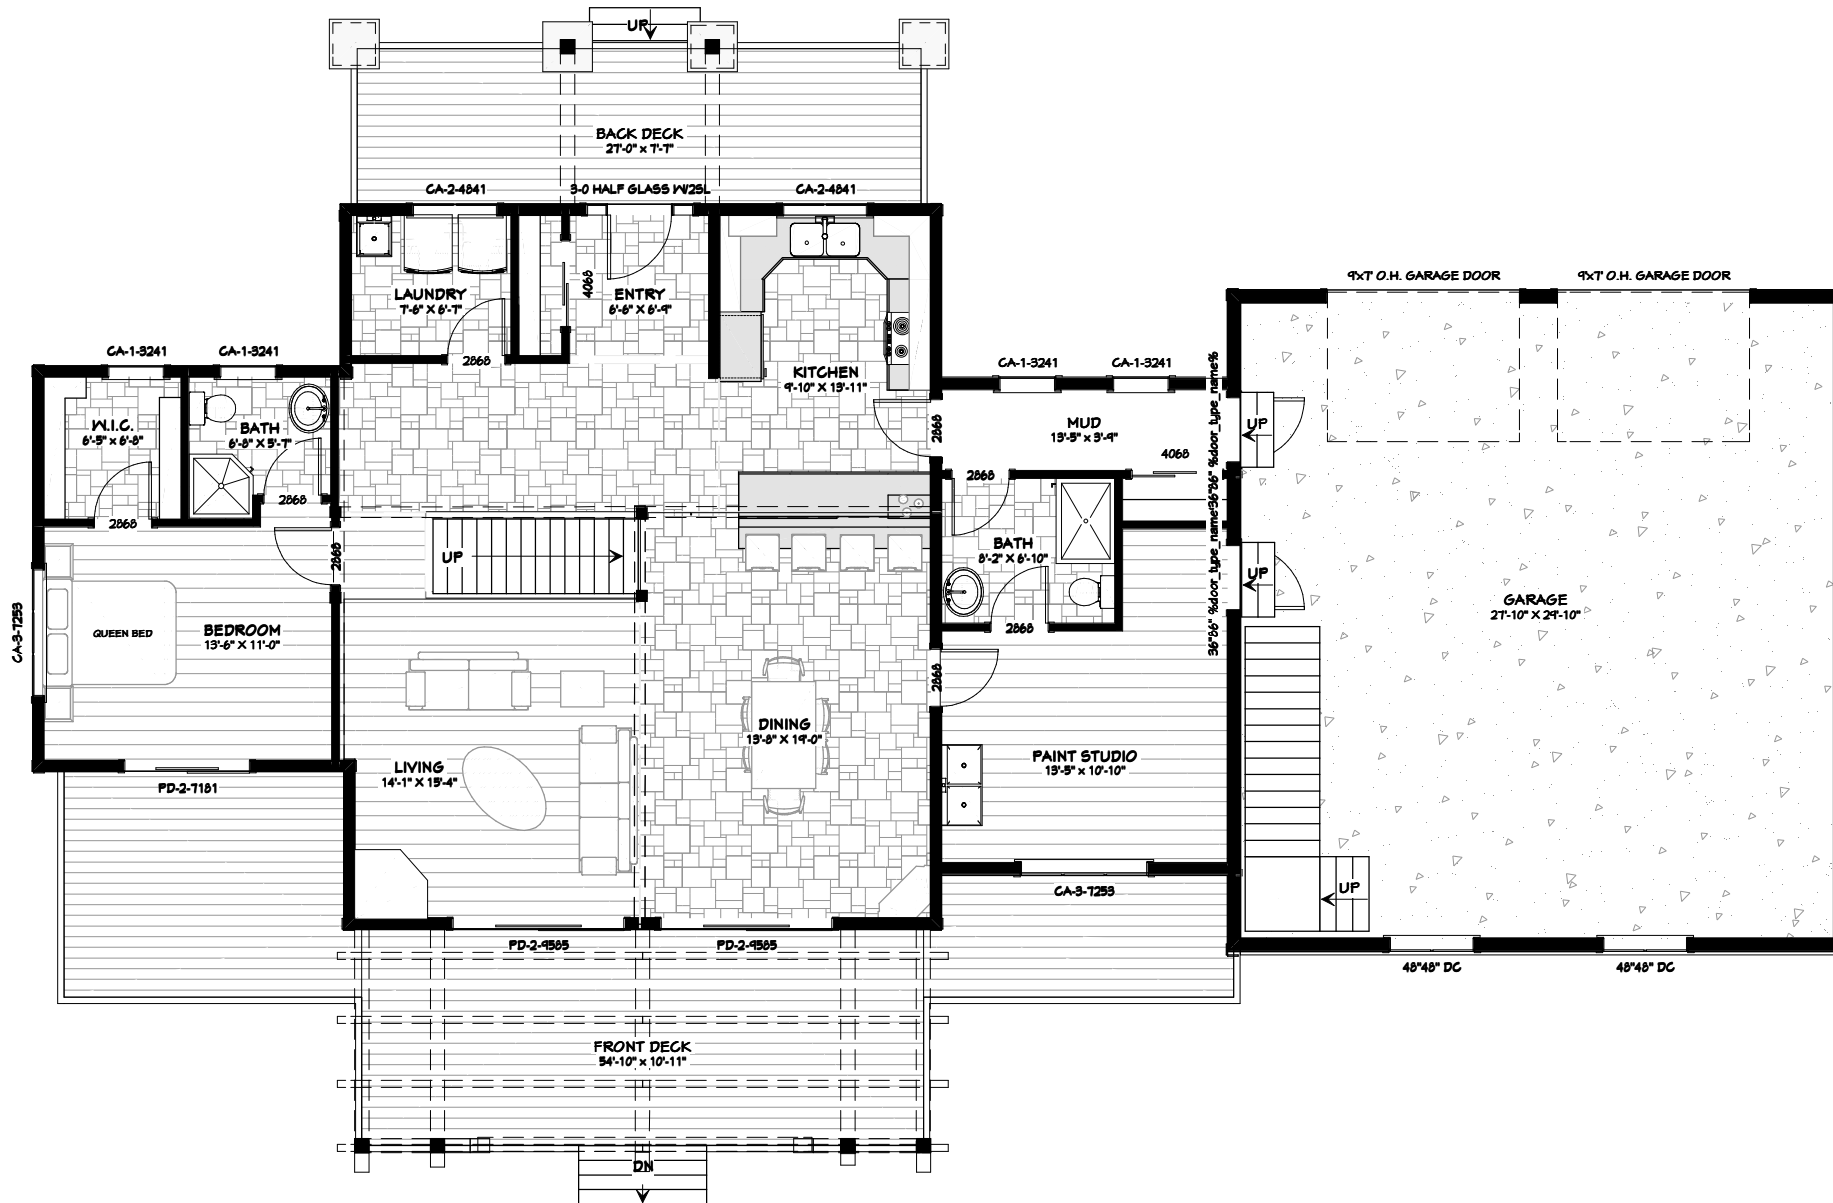

STURGEON - 2251 sq.ft

STURGEON - 2251 sq.ft

STURGEON - 2251 sq.ft

STURGEON - 2251 sq.ft

MAIN FLOOR PLAN
1554 SQ.FT

Phone: 877-GO-2-LOGS (toll free)
 Phone: 705-738-5131
 Fax: 705-738-5283
info@confederationloghomes.com
www.confederationloghomes.com

STURGEON - 2251 sq.ft

UPPER FLOOR PLAN

697 SQ.FT

Phone: 877-GO-2-LOGS (toll free)
 Phone: 705-738-5131
 Fax: 705-738-5283
 info@confederationloghomes.com
 www.confederationloghomes.com

STURGEON - 2251 sq.ft