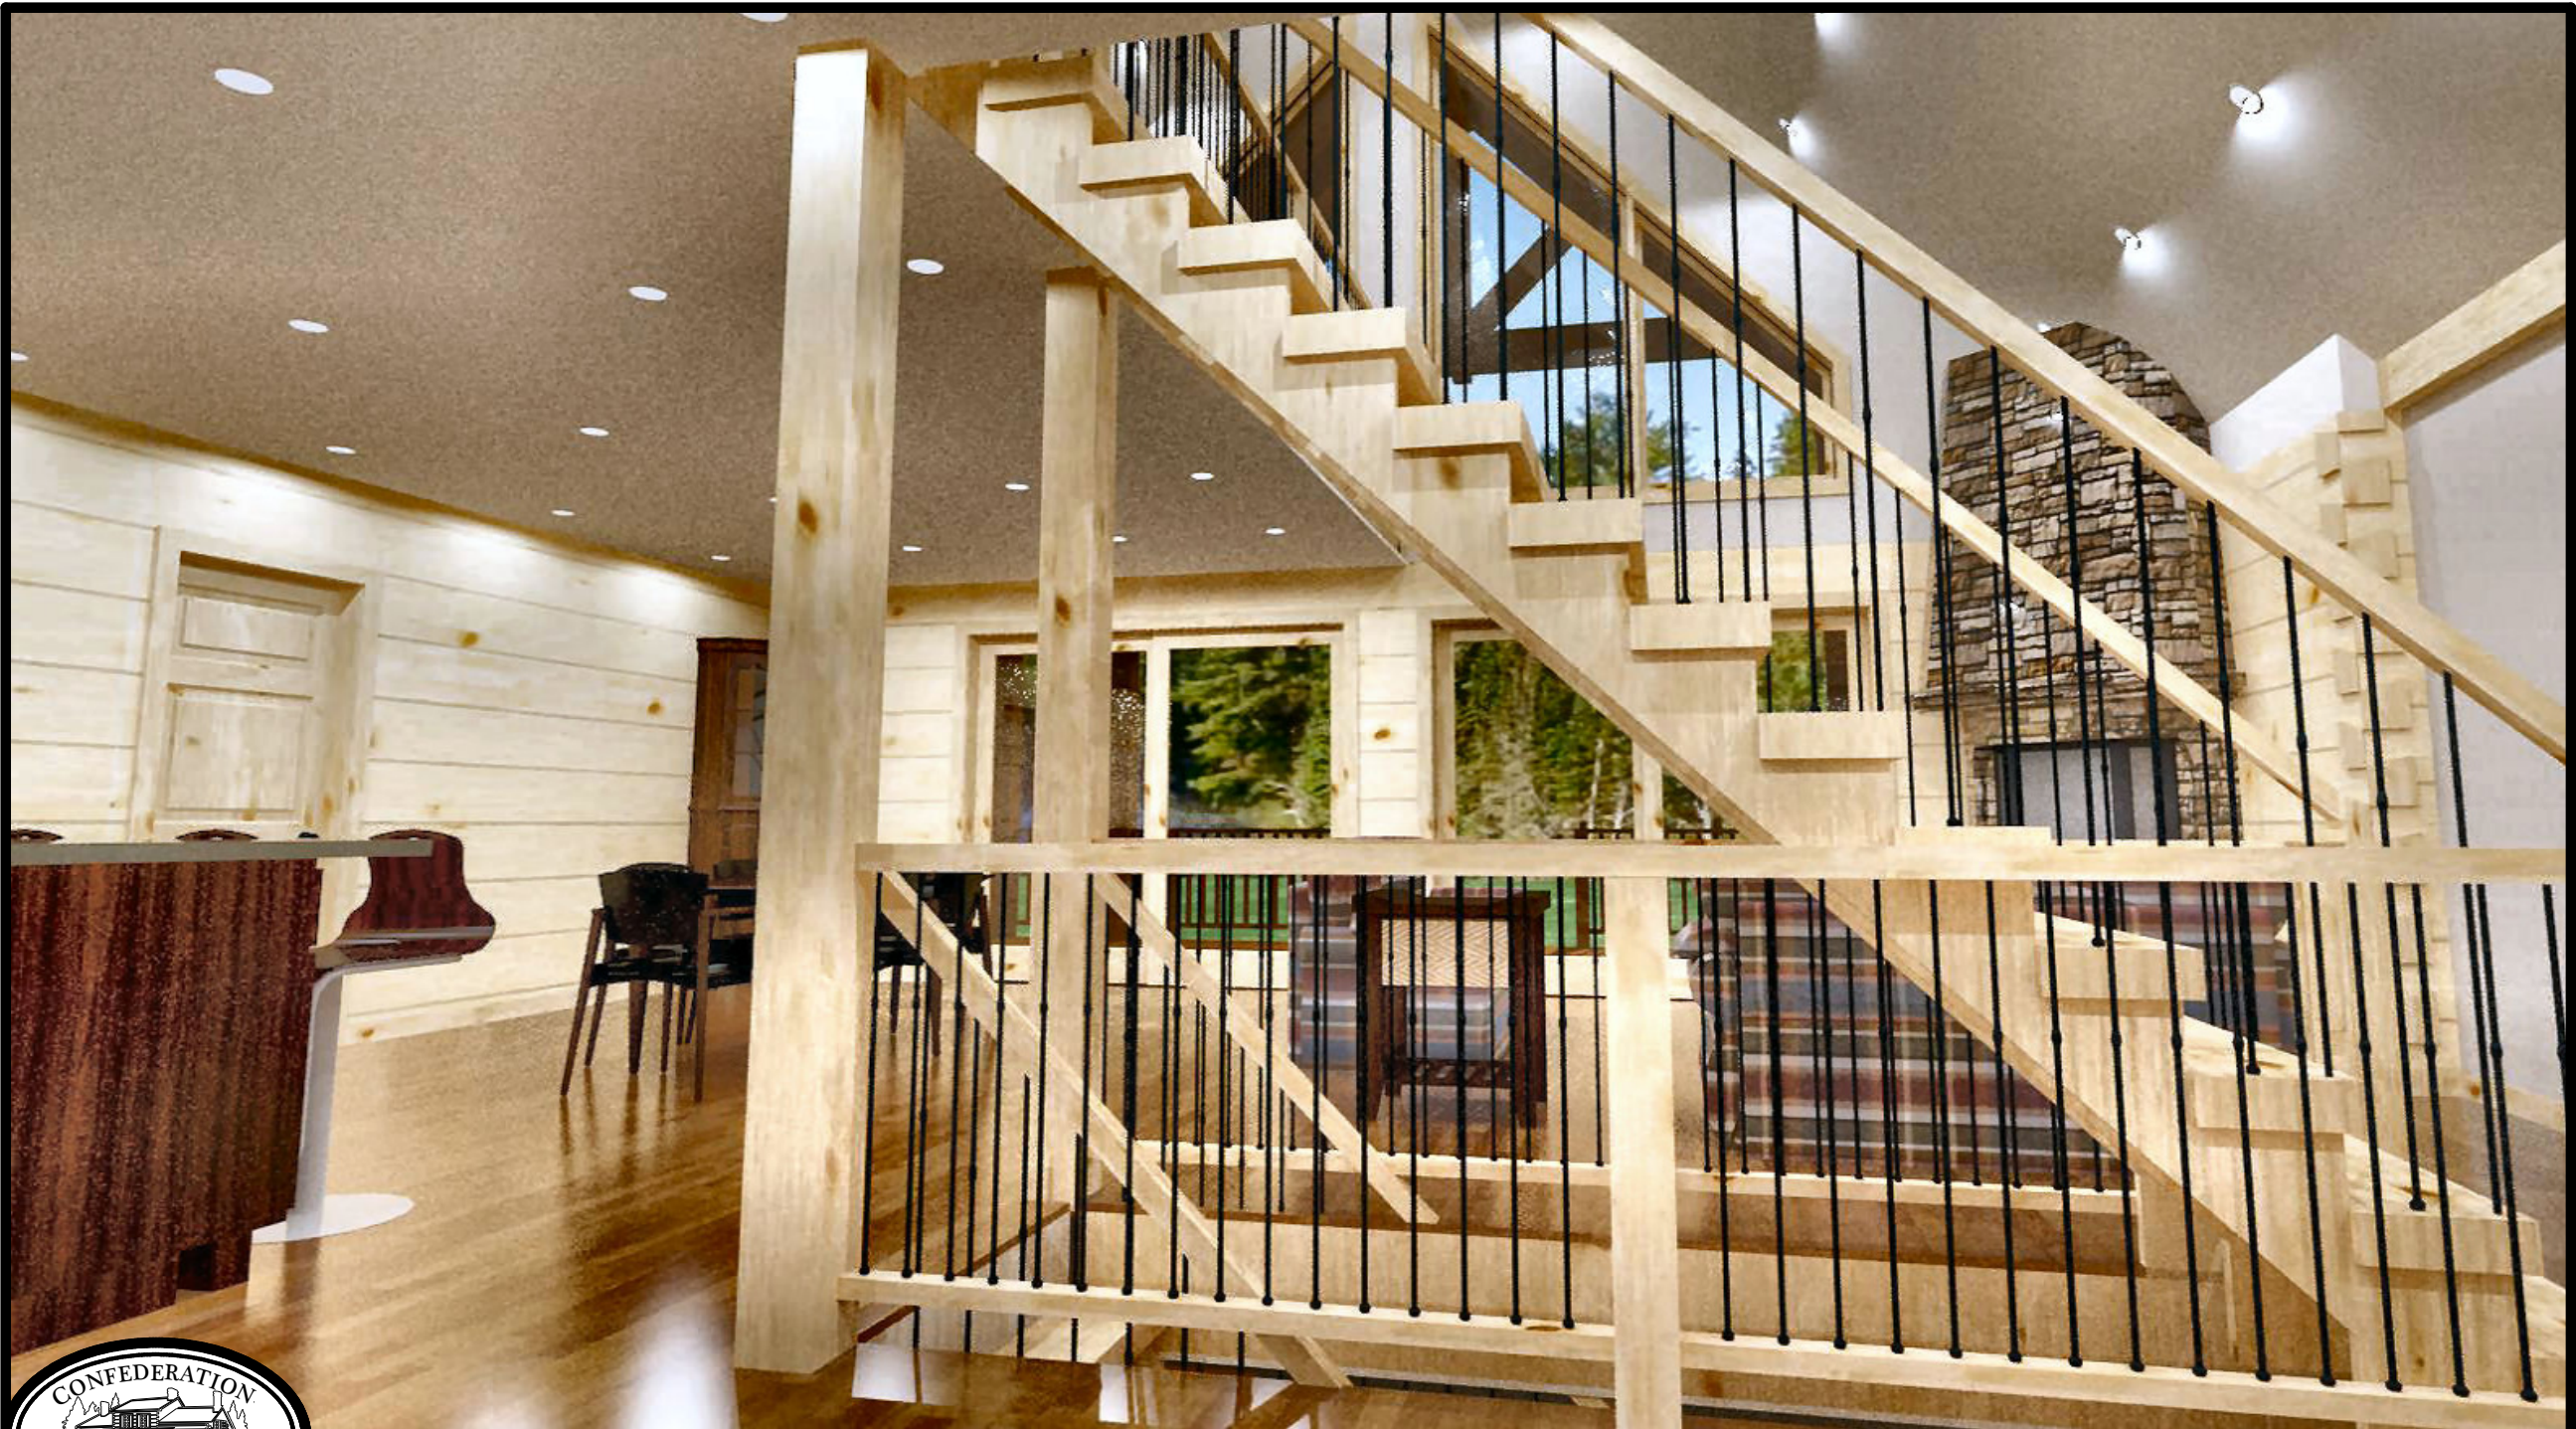

STURGEON - 2251 sq.ft

STURGEON - 2251 sq.ft

STURGEON - 2251 sq.ft

STURGEON - 2251 sq.ft

MAIN FLOOR PLAN
1554 SQ.FT

Phone: 877-GO-2-LOGS (toll free)
 Phone: 705-738-5131
 Fax: 705-738-5283
info@confederationloghomes.com
www.confederationloghomes.com