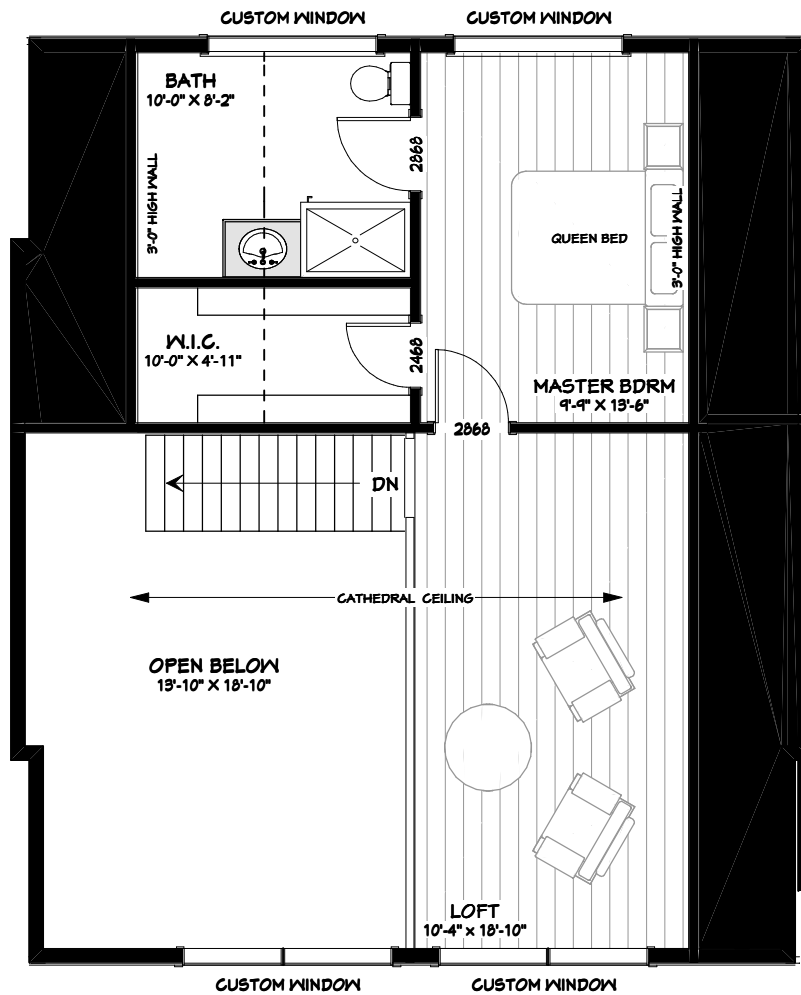

STURGEON - 2251 sq.ft

STURGEON - 2251 sq.ft

STURGEON - 2251 sq.ft

STURGEON - 2251 sq.ft

MAIN FLOOR PLAN
1554 SQ.FT

Phone: 877-GO-2-LOGS (toll free)
 Phone: 705-738-5131
 Fax: 705-738-5283
info@confederationloghomes.com
www.confederationloghomes.com

STURGEON - 2251 sq.ft

UPPER FLOOR PLAN

697 SQ.FT

Phone: 877-GO-2-LOGS (toll free)
 Phone: 705-738-5131
 Fax: 705-738-5283
 info@confederationloghomes.com
 www.confederationloghomes.com

STURGEON - 2251 sq.ft