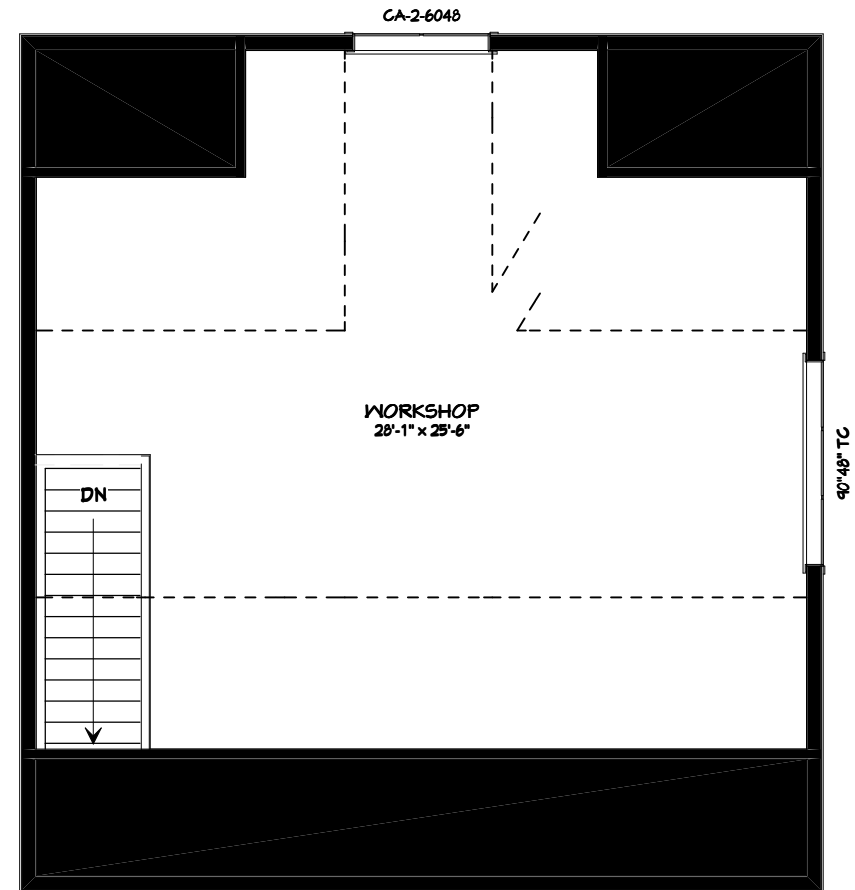

STURGEON - 2251 sq.ft

STURGEON - 2251 sq.ft

STURGEON - 2251 sq.ft

STURGEON - 2251 sq.ft

MAIN FLOOR PLAN
1554 SQ.FT

Phone: 877-GO-2-LOGS (toll free)
 Phone: 705-738-5131
 Fax: 705-738-5283
info@confederationloghomes.com
www.confederationloghomes.com

STURGEON - 2251 sq.ft

UPPER FLOOR PLAN

697 SQ.FT

Phone: 877-GO-2-LOGS (toll free)
 Phone: 705-738-5131
 Fax: 705-738-5283
 info@confederationloghomes.com
 www.confederationloghomes.com

STURGEON - 2251 sq.ft