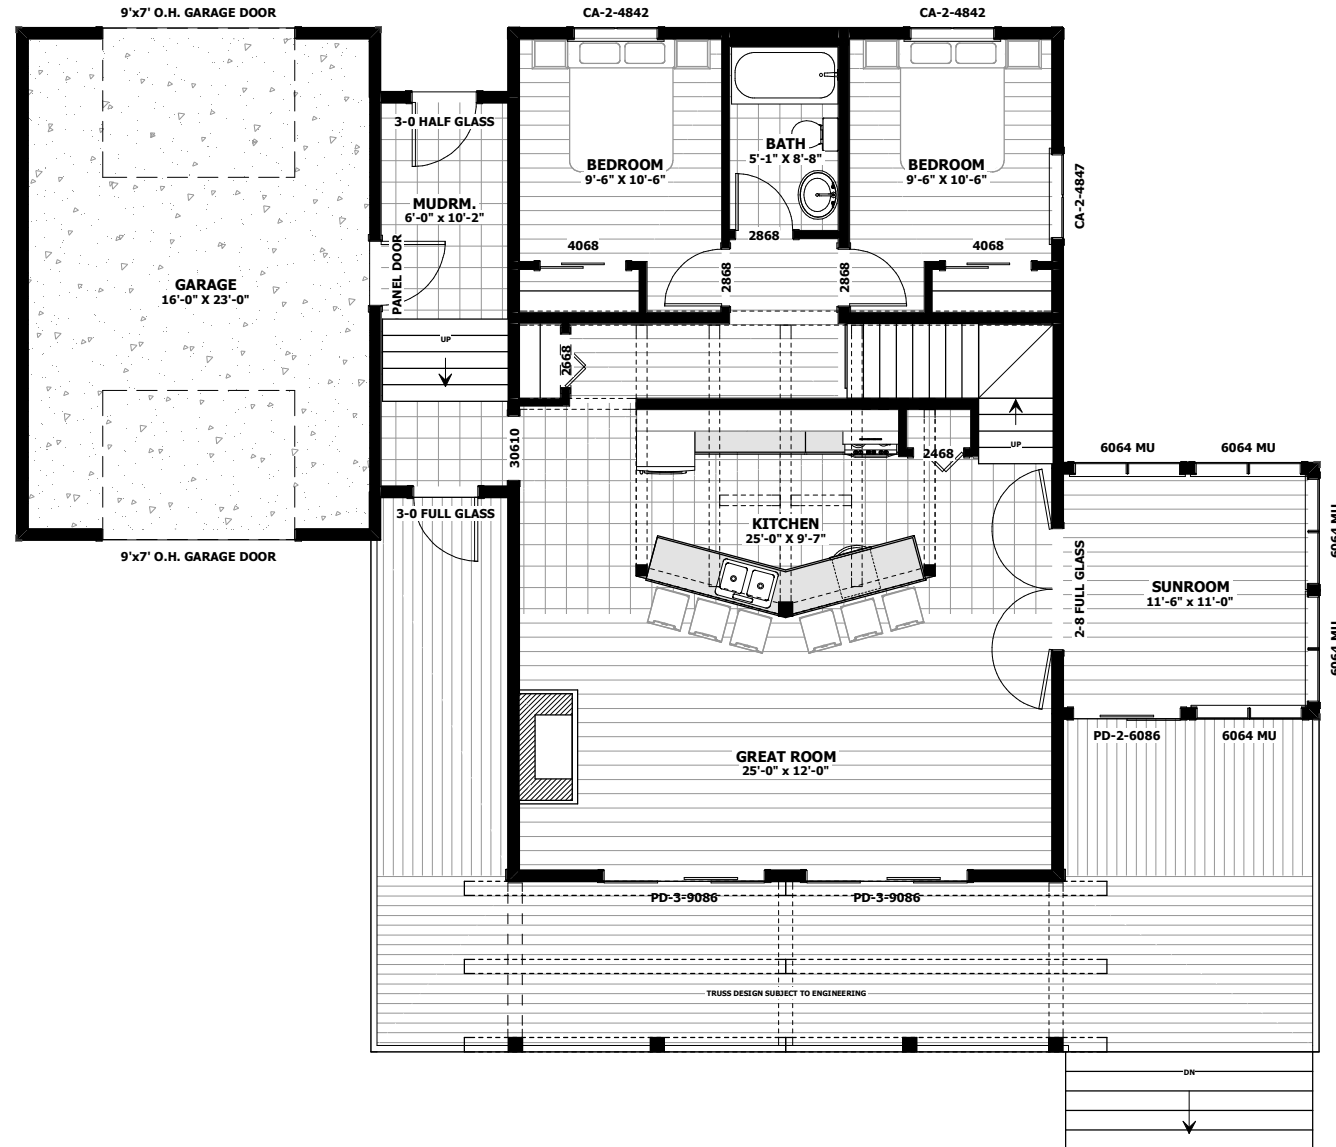

CROWS NEST - 1811 sq.ft

CROWS NEST - 1811 sq.ft

CROWS NEST - 1811 sq.ft

CROWS NEST - 1811 sq.ft

MAIN FLOOR PLAN
1263 SQ.FT

Phone: 877-GO-2-LOGS (toll free)
 Phone: 705-738-5131
 Fax: 705-738-5283
 info@confederationloghomes.com
 www.confederationloghomes.com

CROWS NEST - 1811 sq.ft

UPPER FLOOR PLAN
548 SQ.FT

Phone: 877-GO-2-LOGS (toll free)
 Phone: 705-738-5131
 Fax: 705-738-5283
 info@confederationloghomes.com
 www.confederationloghomes.com

CROWS NEST - 1811 sq.ft