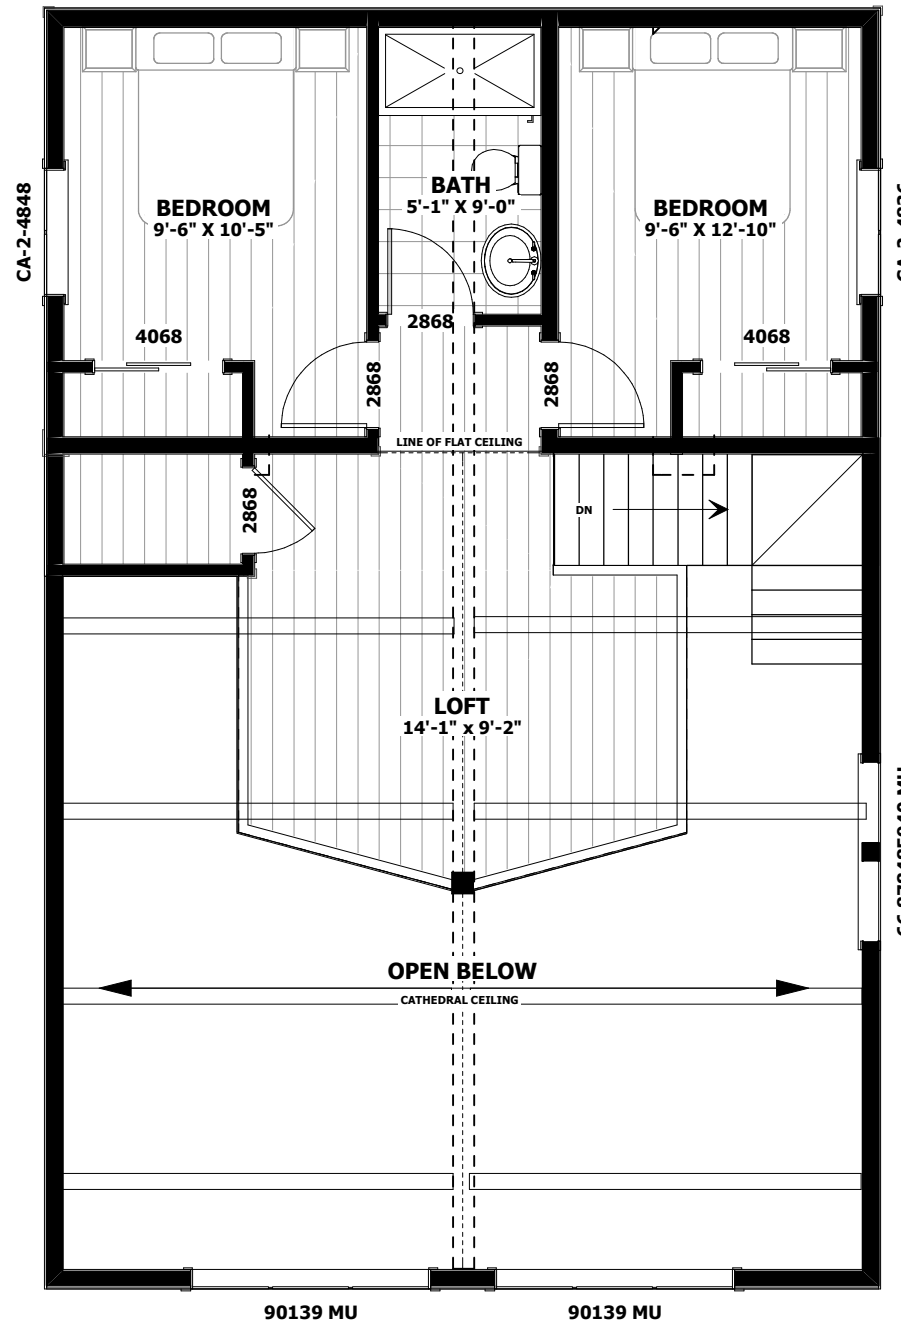

CROWS NEST - 1811 sq.ft

CROWS NEST - 1811 sq.ft

CROWS NEST - 1811 sq.ft

CROWS NEST - 1811 sq.ft

MAIN FLOOR PLAN
1263 SQ.FT

Phone: 877-GO-2-LOGS (toll free)
 Phone: 705-738-5131
 Fax: 705-738-5283
 info@confederationloghomes.com
 www.confederationloghomes.com

CROWS NEST - 1811 sq.ft

UPPER FLOOR PLAN
548 SQ.FT

Phone: 877-GO-2-LOGS (toll free)
 Phone: 705-738-5131
 Fax: 705-738-5283
 info@confederationloghomes.com
 www.confederationloghomes.com

CROWS NEST - 1811 sq.ft