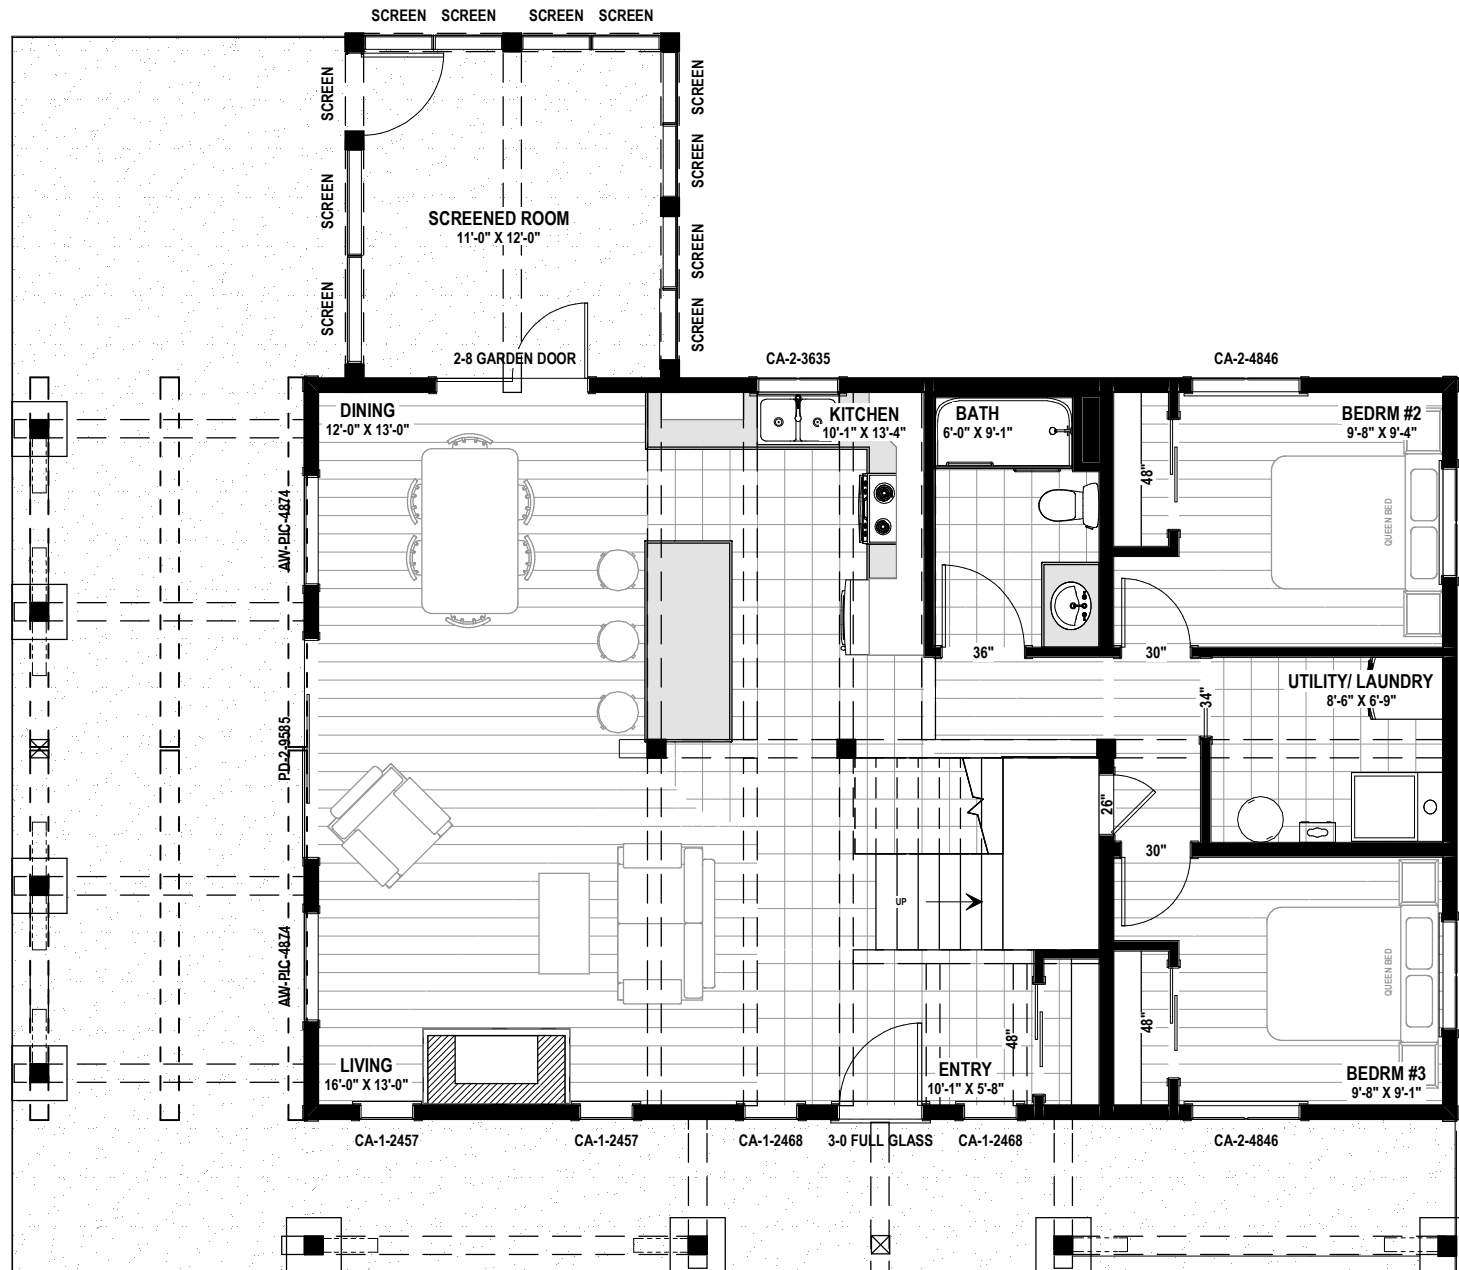

**CHICKADEE - 1803 sq.ft**

**CHICKADEE - 1803 sq.ft**

**CHICKADEE - 1803 sq.ft**

**CHICKADEE - 1803 sq.ft**

**MAIN FLOOR PLAN**  
1134 SQ.FT

Phone: 877-GO-2-LOGS (toll free)  
 Phone: 705-738-5131  
 Fax: 705-738-5283  
 info@confederationloghomes.com  
 www.confederationloghomes.com

**CHICKADEE - 1803 sq.ft**

**UPPER FLOOR PLAN**  
669 SQ.FT

Phone: 877-GO-2-LOGS (toll free)  
 Phone: 705-738-5131  
 Fax: 705-738-5283  
 info@confederationloghomes.com  
 www.confederationloghomes.com

**CHICKADEE - 1803 sq.ft**