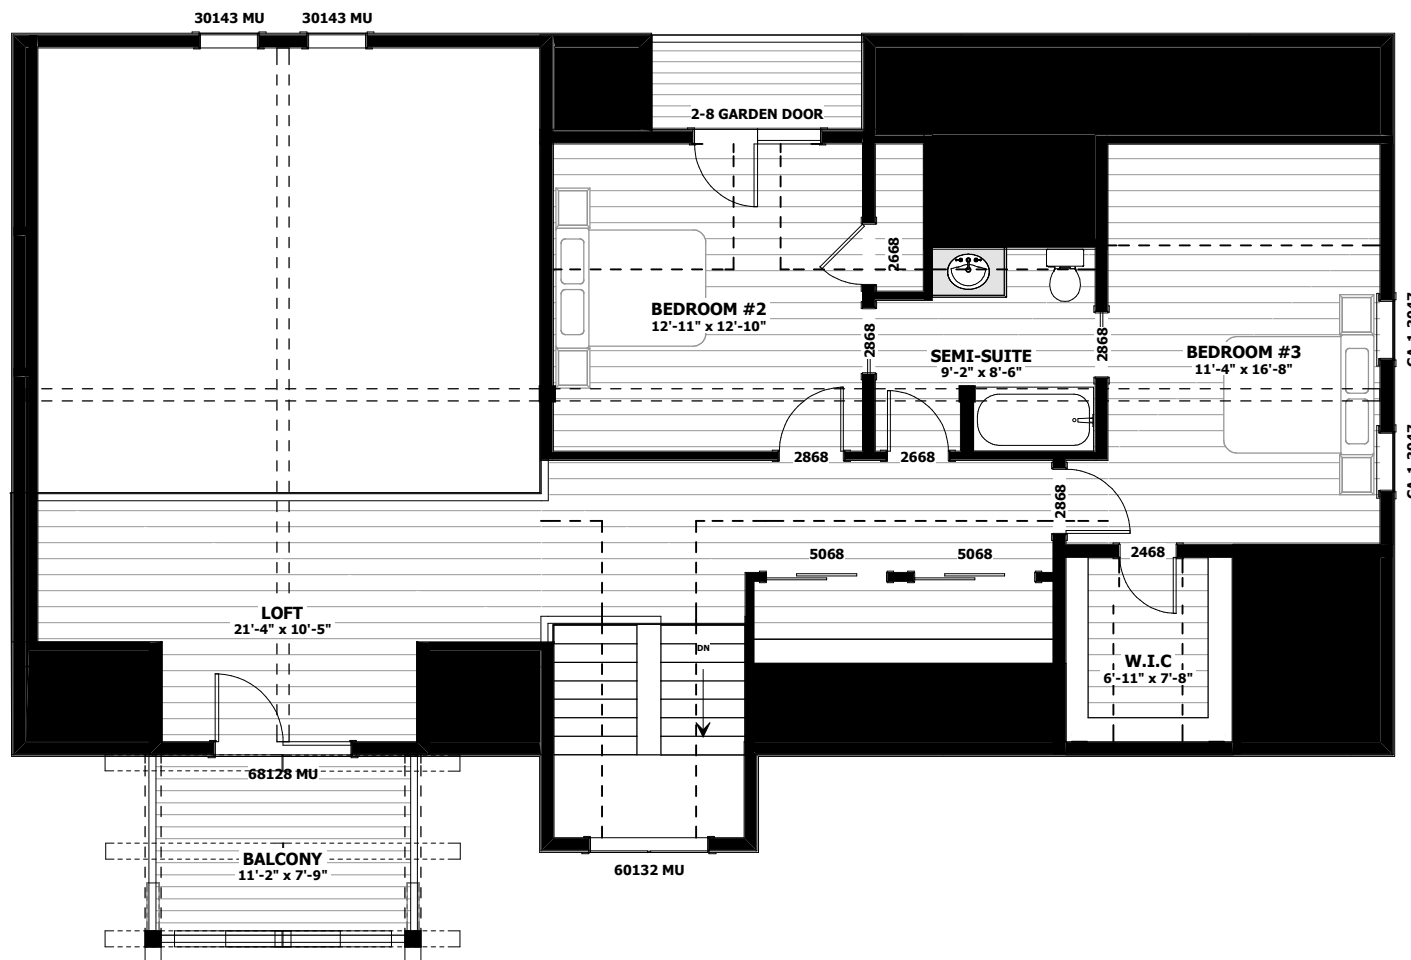

**BOREAL FOREST - 4248 sq.ft**

**BOREAL FOREST - 4248 sq.ft**

**BOREAL FOREST - 4248 sq.ft**

**BOREAL FOREST - 4248 sq.ft**

**MAIN FLOOR PLAN**  
3024 SQ.FT

Phone: 877-GO-2-LOGS (toll free)  
 Phone: 705-738-5131  
 Fax: 705-738-5283  
 info@confederationloghomes.com  
 www.confederationloghomes.com

**BOREAL FOREST - 4248 sq.ft**

**UPPER FLOOR PLAN**  
1224 SQ.FT

Phone: 877-GO-2-LOGS (toll free)  
 Phone: 705-738-5131  
 Fax: 705-738-5283  
 info@confederationloghomes.com  
 www.confederationloghomes.com

**BOREAL FOREST - 4248 sq.ft**