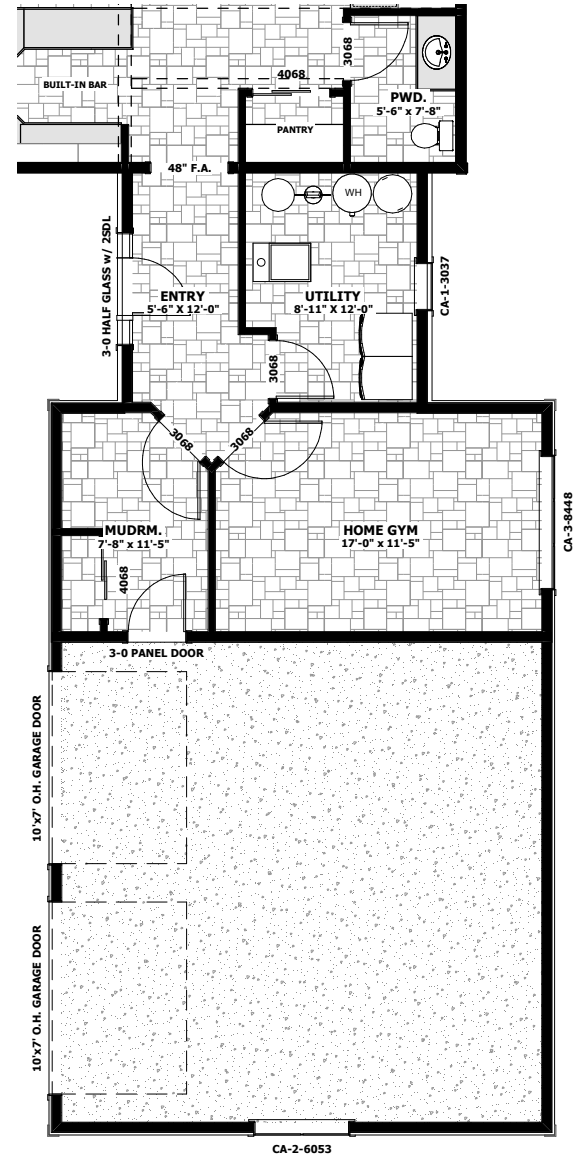

**BOREAL FOREST - 4248 sq.ft**

**BOREAL FOREST - 4248 sq.ft**

**BOREAL FOREST - 4248 sq.ft**

**BOREAL FOREST - 4248 sq.ft**

**MAIN FLOOR PLAN**  
3024 SQ.FT

Phone: 877-GO-2-LOGS (toll free)  
 Phone: 705-738-5131  
 Fax: 705-738-5283  
 info@confederationloghomes.com  
 www.confederationloghomes.com

**BOREAL FOREST - 4248 sq.ft**

**UPPER FLOOR PLAN**  
1224 SQ.FT

Phone: 877-GO-2-LOGS (toll free)  
 Phone: 705-738-5131  
 Fax: 705-738-5283  
 info@confederationloghomes.com  
 www.confederationloghomes.com

**BOREAL FOREST - 4248 sq.ft**