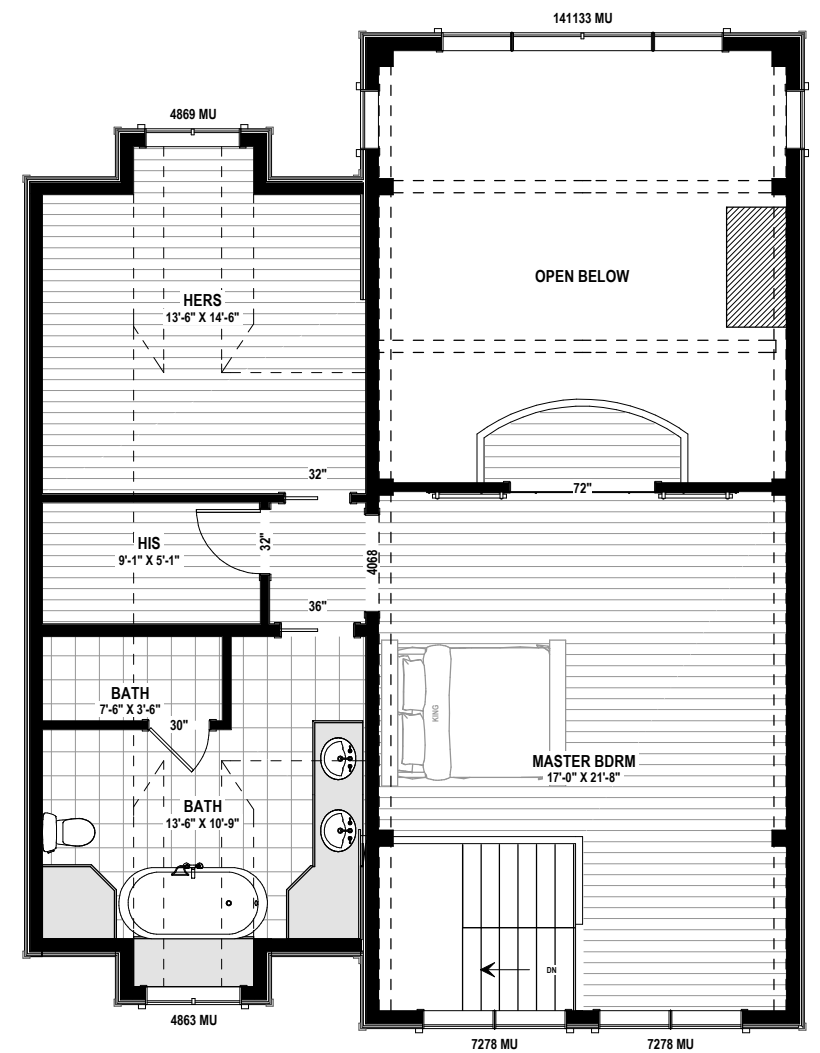

BLUE HERON - 2703 sq.ft

BLUE HERON - 2703 sq.ft

BLUE HERON - 2703 sq.ft

MAIN FLOOR PLAN
1858 SQ.FT

UPPER FLOOR PLAN
845 SQ.FT

BLUE HERON - 2703 sq.ft

Phone: 877-GO-2-LOGS (toll free)
 Phone: 705-738-5131
 Fax: 705-738-5283
 info@confederationloghomes.com
 www.confederationloghomes.com

LOWER FLOOR PLAN
1518 SQ.FT

BLUE HERON - 2703 sq.ft