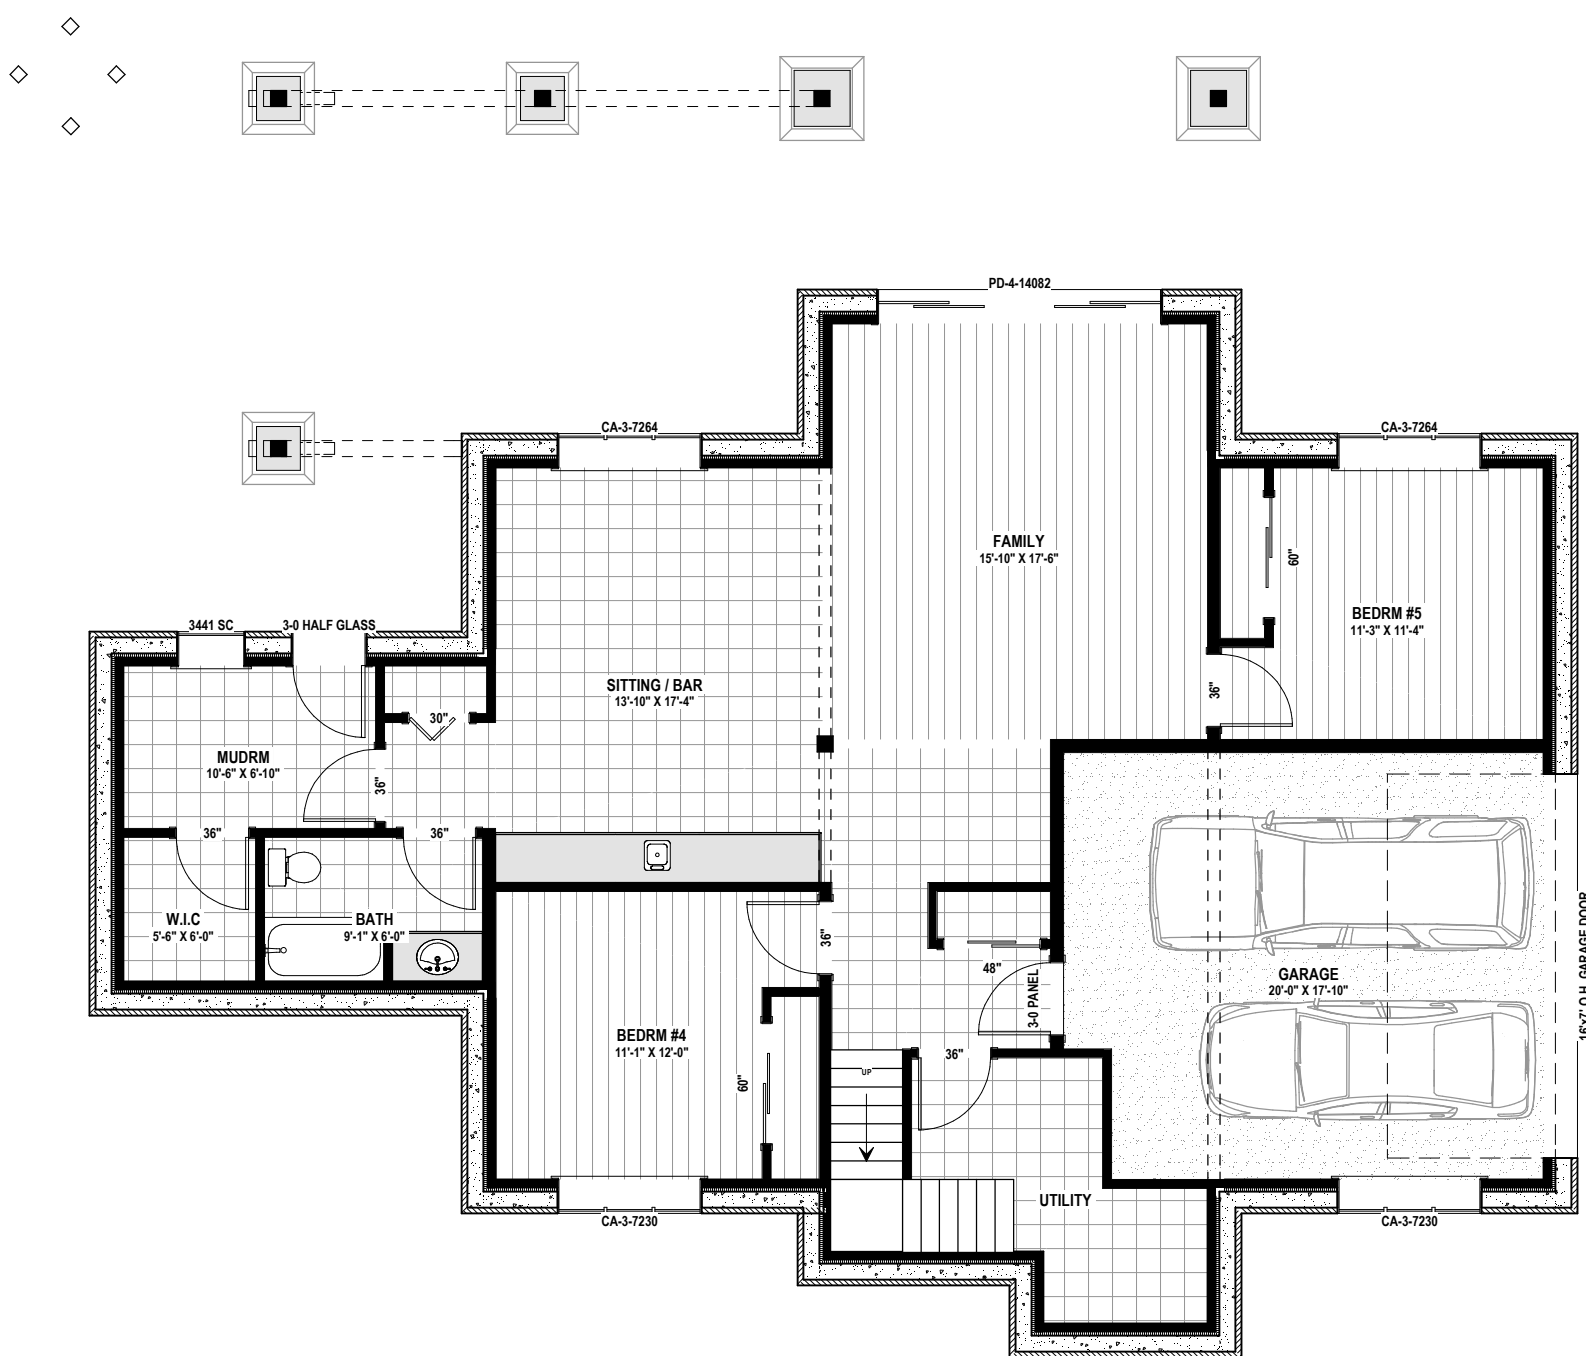

BLUE HERON - 2703 sq.ft

BLUE HERON - 2703 sq.ft

BLUE HERON - 2703 sq.ft

MAIN FLOOR PLAN
1858 SQ.FT

UPPER FLOOR PLAN
845 SQ.FT

BLUE HERON - 2703 sq.ft

Phone: 877-GO-2-LOGS (toll free)
 Phone: 705-738-5131
 Fax: 705-738-5283
 info@confederationloghomes.com
 www.confederationloghomes.com

LOWER FLOOR PLAN
1518 SQ.FT

BLUE HERON - 2703 sq.ft