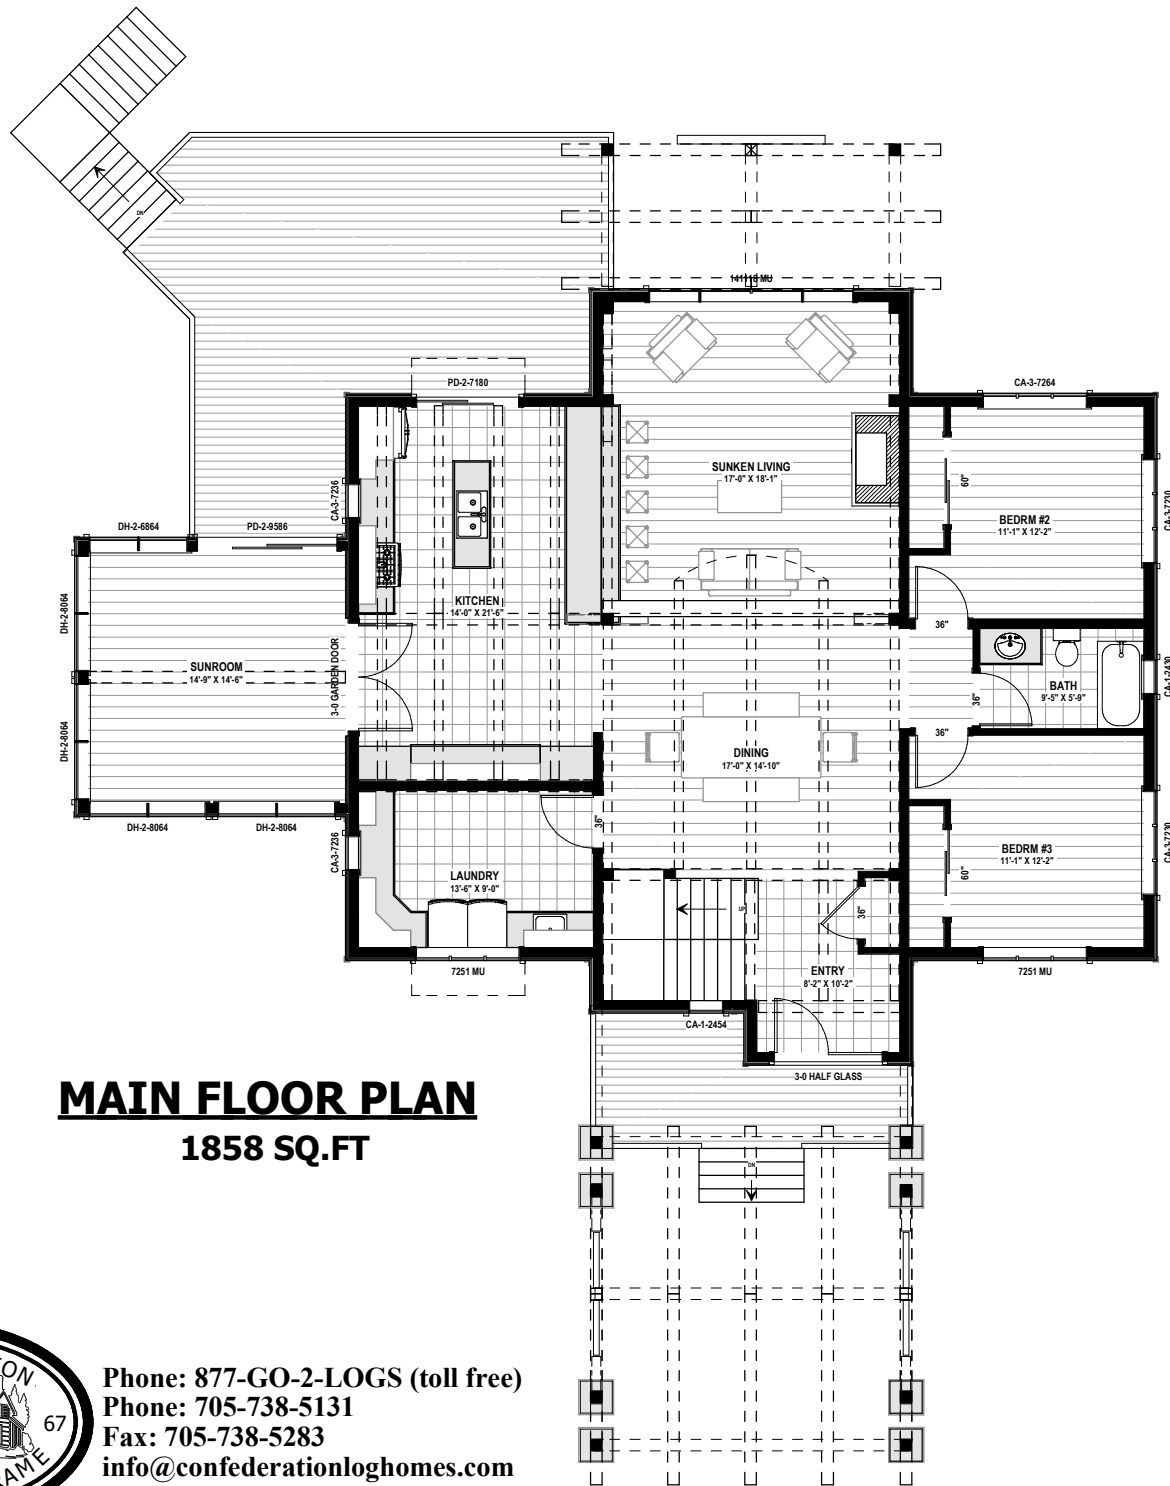

BLUE HERON - 2703 sq.ft

BLUE HERON - 2703 sq.ft

BLUE HERON - 2703 sq.ft

MAIN FLOOR PLAN
1858 SQ.FT

UPPER FLOOR PLAN
845 SQ.FT

BLUE HERON - 2703 sq.ft

Phone: 877-GO-2-LOGS (toll free)
 Phone: 705-738-5131
 Fax: 705-738-5283
 info@confederationloghomes.com
 www.confederationloghomes.com

LOWER FLOOR PLAN
1518 SQ.FT

BLUE HERON - 2703 sq.ft