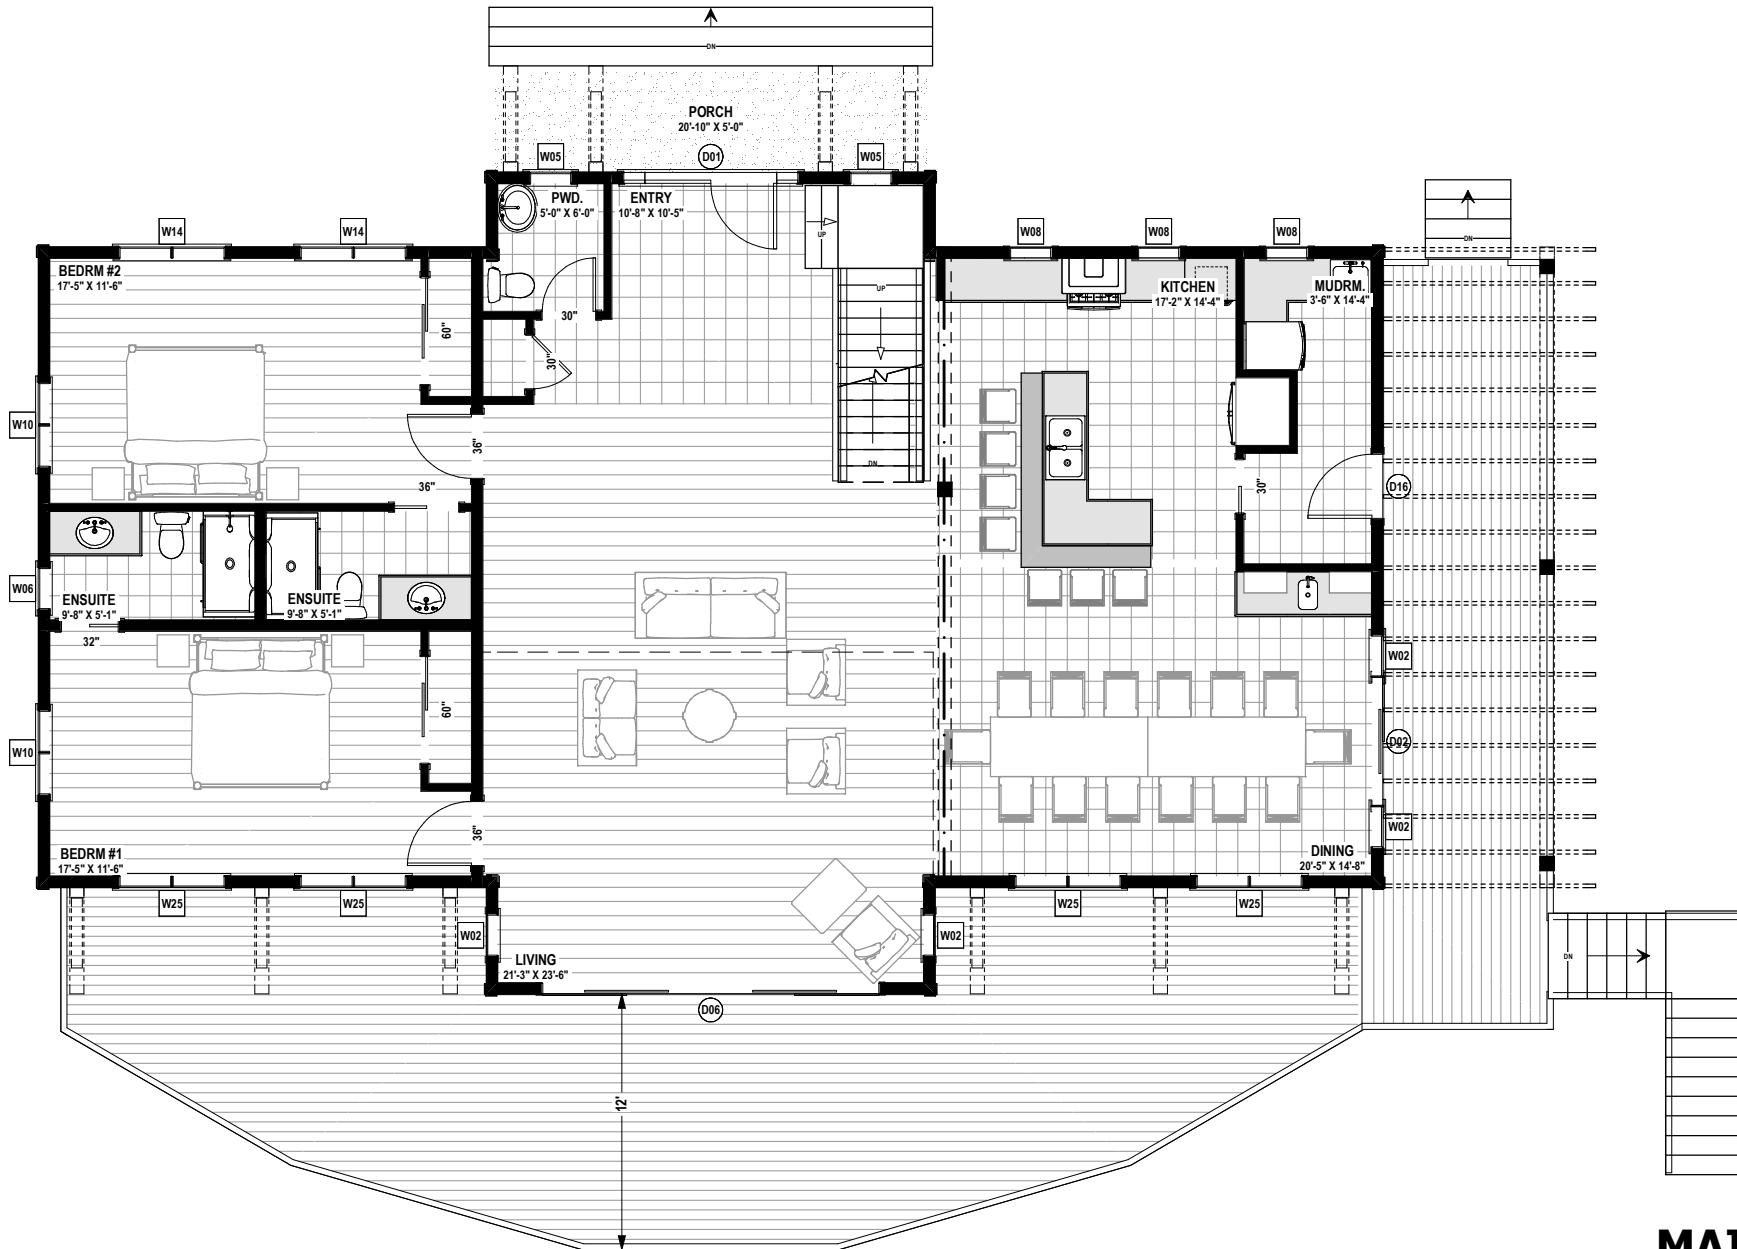

BLACK BEAR - 3669 sq.ft

BLACK BEAR - 3669 sq.ft

BLACK BEAR - 3669 sq.ft

BLACK BEAR - 3669 sq.ft

MAIN FLOOR PLAN
2010 SQ.FT

Phone: 877-GO-2-LOGS (toll free)
 Phone: 705-738-5131
 Fax: 705-738-5283
 info@confederationloghomes.com
 www.confederationloghomes.com

BLACK BEAR - 3669 sq.ft

UPPER FLOOR PLAN
1659 SQ.FT

Phone: 877-GO-2-LOGS (toll free)
 Phone: 705-738-5131
 Fax: 705-738-5283
 info@confederationloghomes.com
 www.confederationloghomes.com

BLACK BEAR - 3669 sq.ft