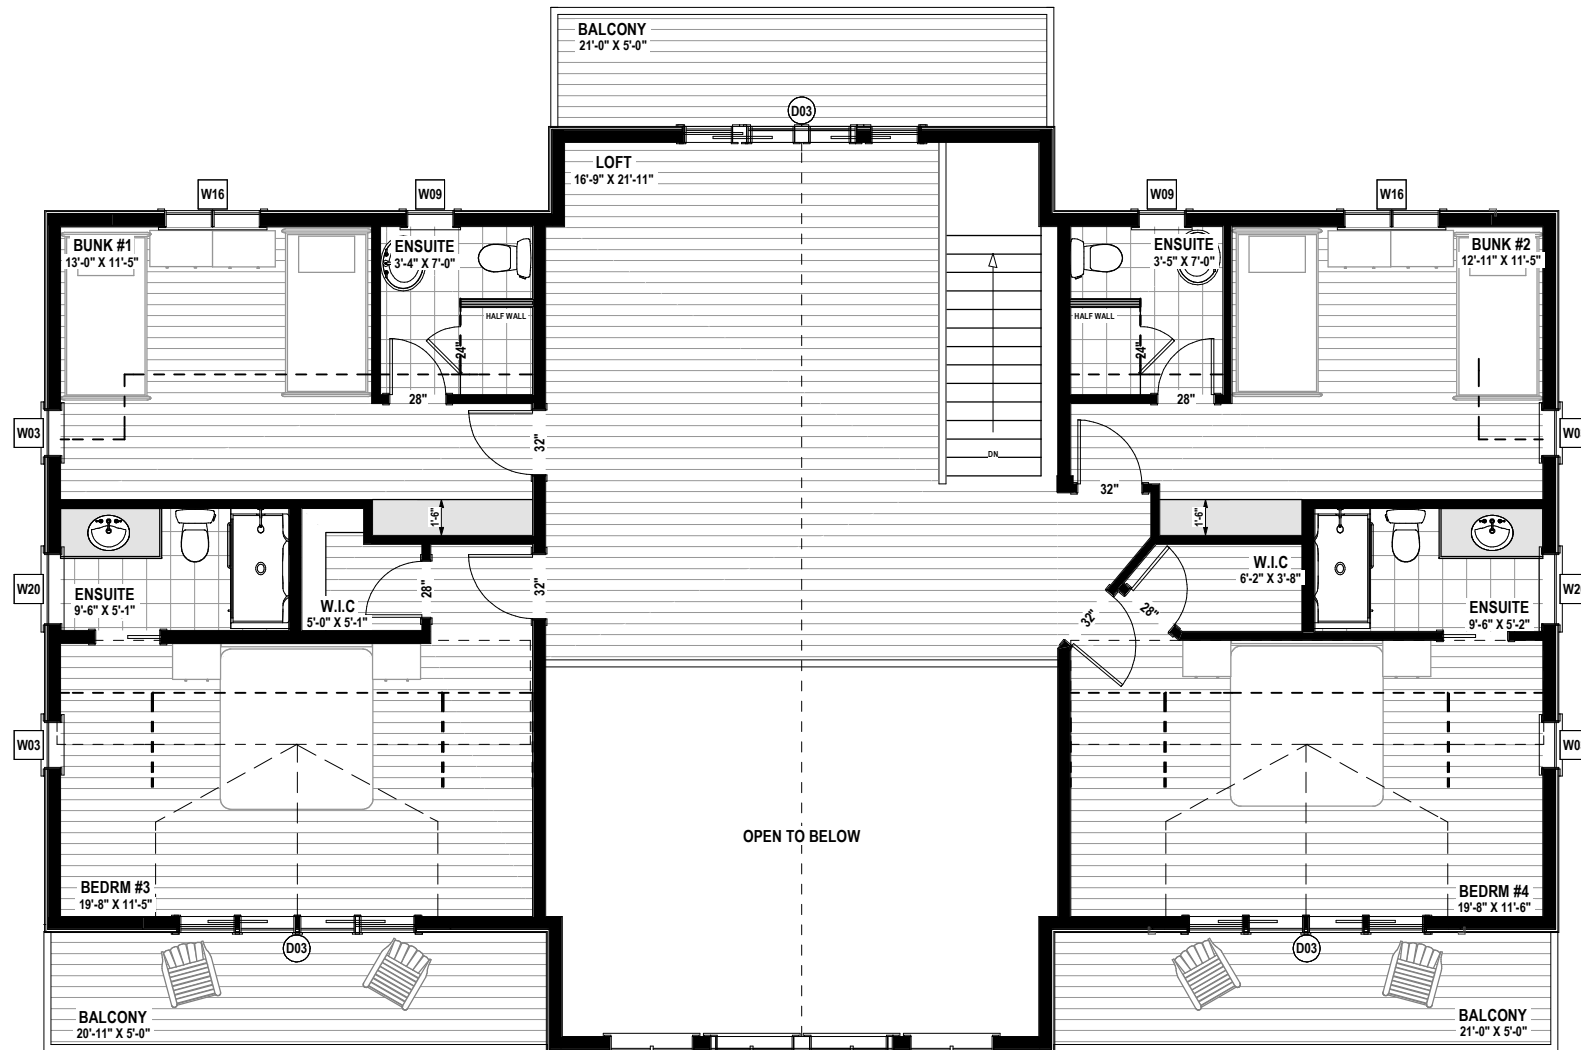

BLACK BEAR - 3669 sq.ft

BLACK BEAR - 3669 sq.ft

BLACK BEAR - 3669 sq.ft

BLACK BEAR - 3669 sq.ft

MAIN FLOOR PLAN
2010 SQ.FT

Phone: 877-GO-2-LOGS (toll free)
 Phone: 705-738-5131
 Fax: 705-738-5283
 info@confederationloghomes.com
 www.confederationloghomes.com

BLACK BEAR - 3669 sq.ft

UPPER FLOOR PLAN
1659 SQ.FT

Phone: 877-GO-2-LOGS (toll free)
 Phone: 705-738-5131
 Fax: 705-738-5283
 info@confederationloghomes.com
 www.confederationloghomes.com

BLACK BEAR - 3669 sq.ft