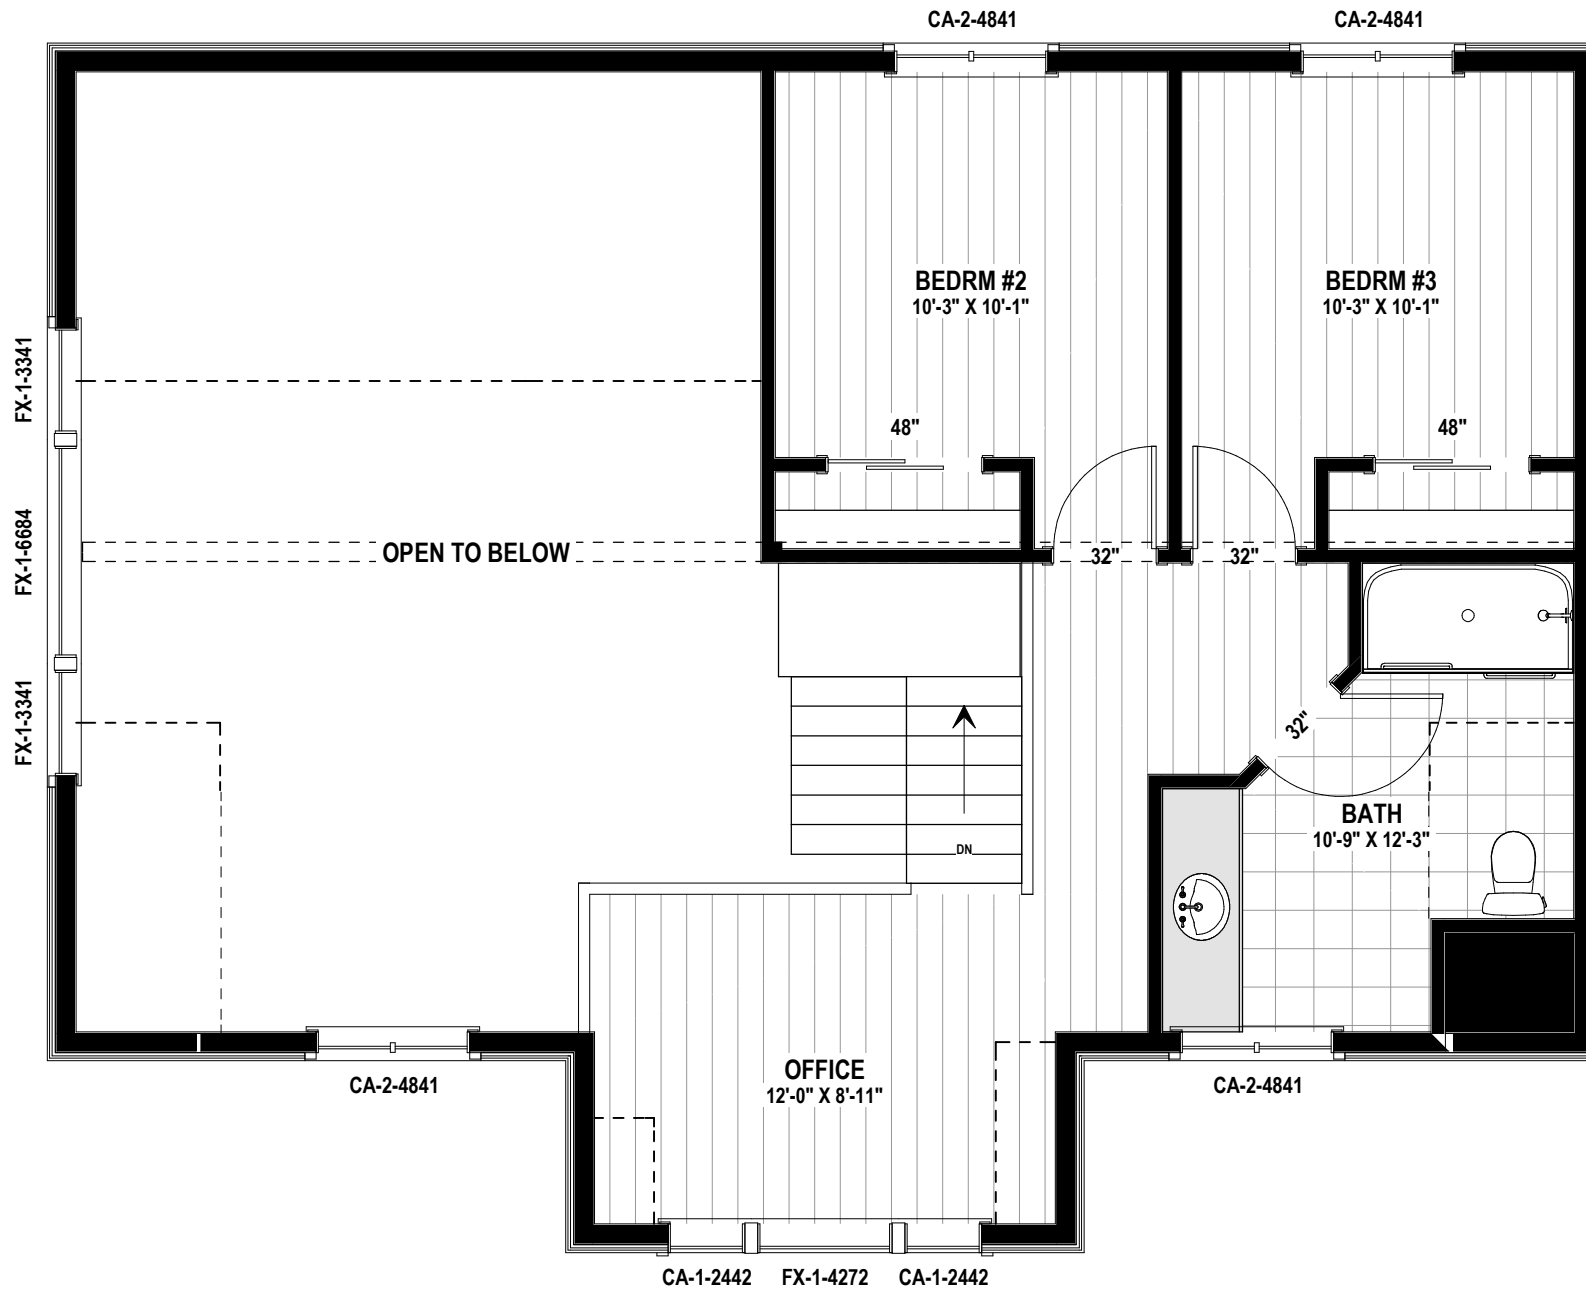

LOON LANDING - 1651 sq.ft

MAIN FLOOR PLAN
1059 SQ.FT

Phone: 877-GO-2-LOGS (toll free)
 Phone: 705-738-5131
 Fax: 705-738-5283
 info@confederationloghomes.com
 www.confederationloghomes.com

LOON LANDING - 1651 sq.ft

UPPER FLOOR PLAN
592 SQ.FT

Phone: 877-GO-2-LOGS (toll free)
 Phone: 705-738-5131
 Fax: 705-738-5283
 info@confederationloghomes.com
 www.confederationloghomes.com

LOON LANDING - 1651 sq.ft