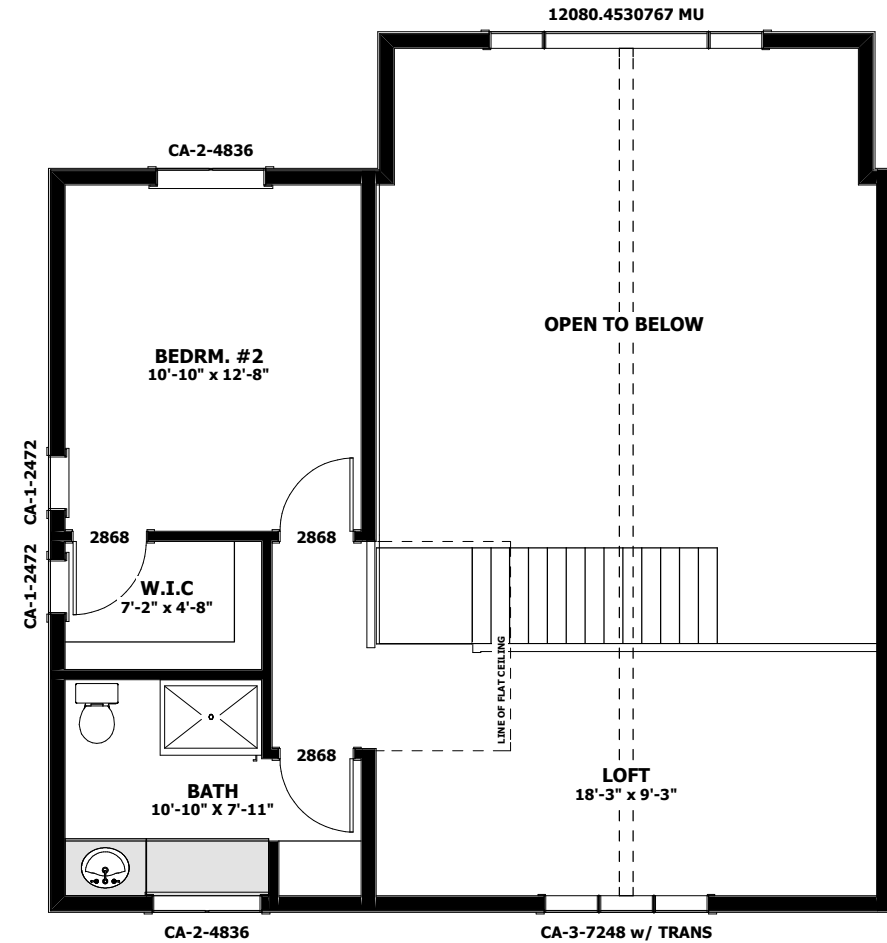

**LOOKOUT - 1853 sq.ft**

**LOOKOUT - 1853 sq.ft**

**LOOKOUT - 1853 sq.ft**

**LOOKOUT - 1853 sq.ft**

**MAIN FLOOR PLAN**  
1347 SQ.FT

**UPPER FLOOR PLAN**  
506 SQ.FT

Phone: 877-GO-2-LOGS (toll free)  
 Phone: 705-738-5131  
 Fax: 705-738-5283  
 info@confederationloghomes.com  
 www.confederationloghomes.com

**LOOKOUT - 1853 sq.ft**