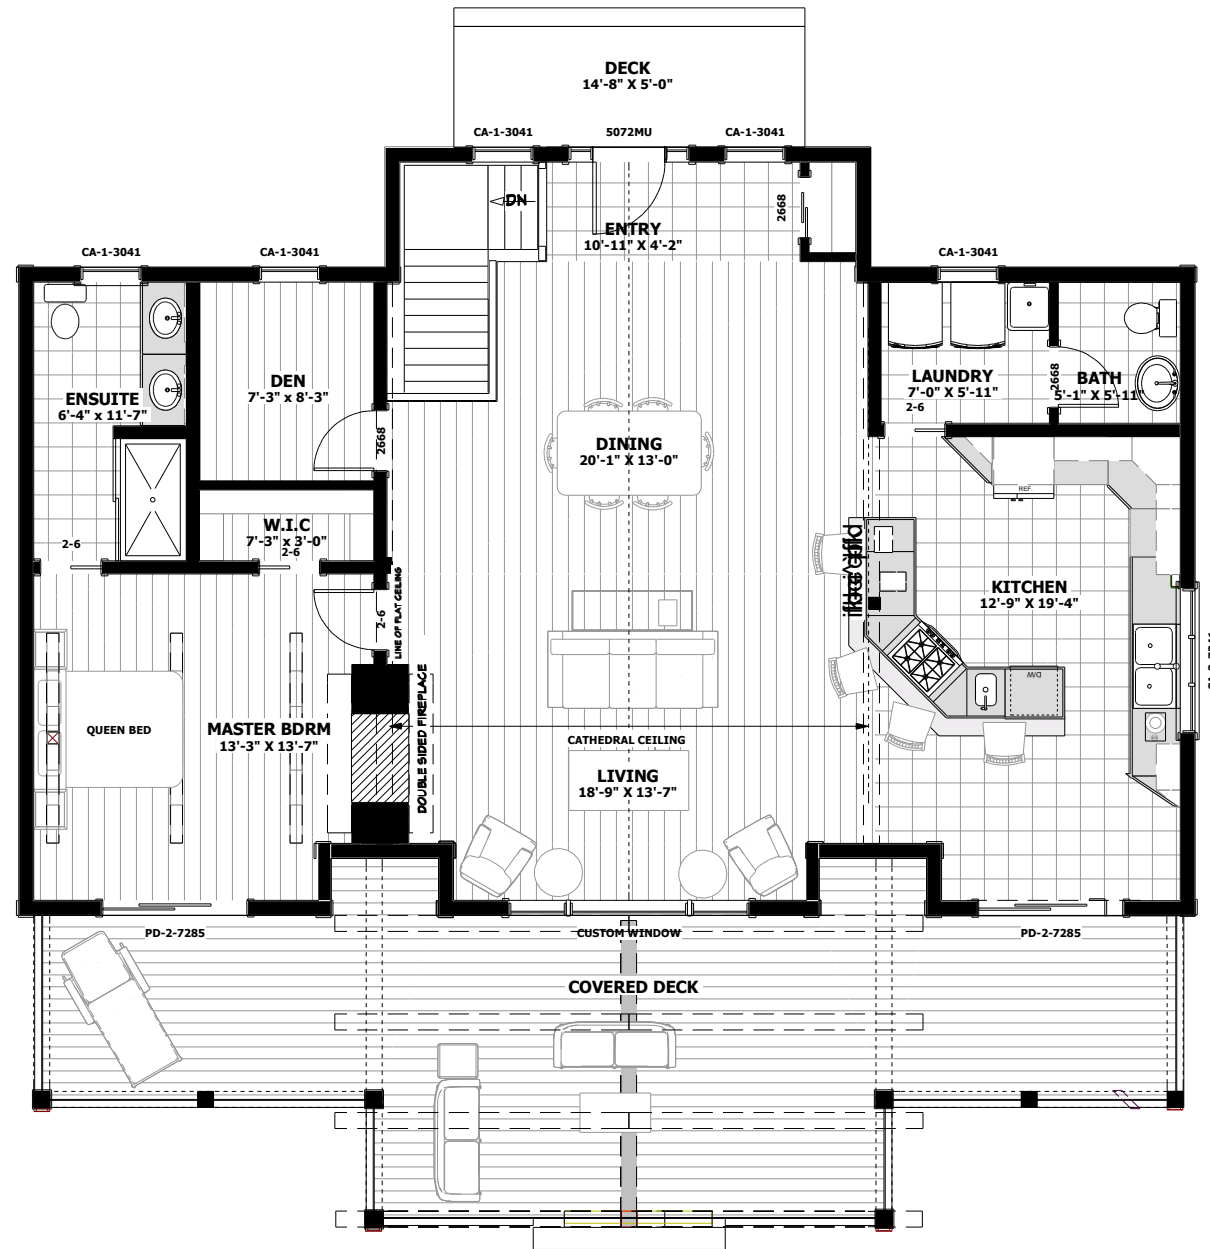

FIDDLEHEAD - 1348 sq.ft

FIDDLEHEAD - 1348 sq.ft

FIDDLEHEAD - 1348 sq.ft

FIDDLEHEAD - 1348 sq.ft

MAIN FLOOR PLAN
1348 SQ.FT

Phone: 877-GO-2-LOGS (toll free)
 Phone: 705-738-5131
 Fax: 705-738-5283
 info@confederationloghomes.com
 www.confederationloghomes.com

FIDDLEHEAD - 1348 sq.ft