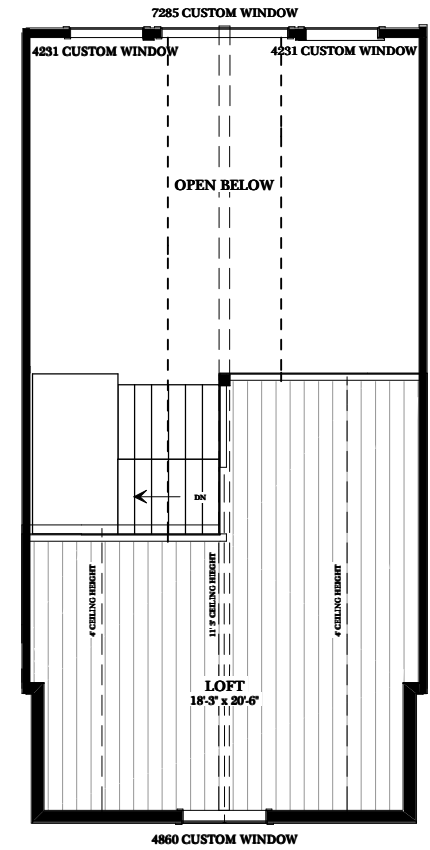

**SPARROW HILL - 1839 sq.ft**

**SPARROW HILL - 1839 sq.ft**

**SPARROW HILL - 1839 sq.ft**

**SPARROW HILL - 1839 sq.ft**

**MAIN FLOOR PLAN**  
1515 SQ.FT

**UPPER FLOOR PLAN**  
324 SQ.FT

Phone: 877-GO-2-LOGS (toll free)  
 Phone: 705-738-5131  
 Fax: 705-738-5283  
 info@confederationloghomes.com  
 www.confederationloghomes.com

**SPARROW HILL - 1839 sq.ft**