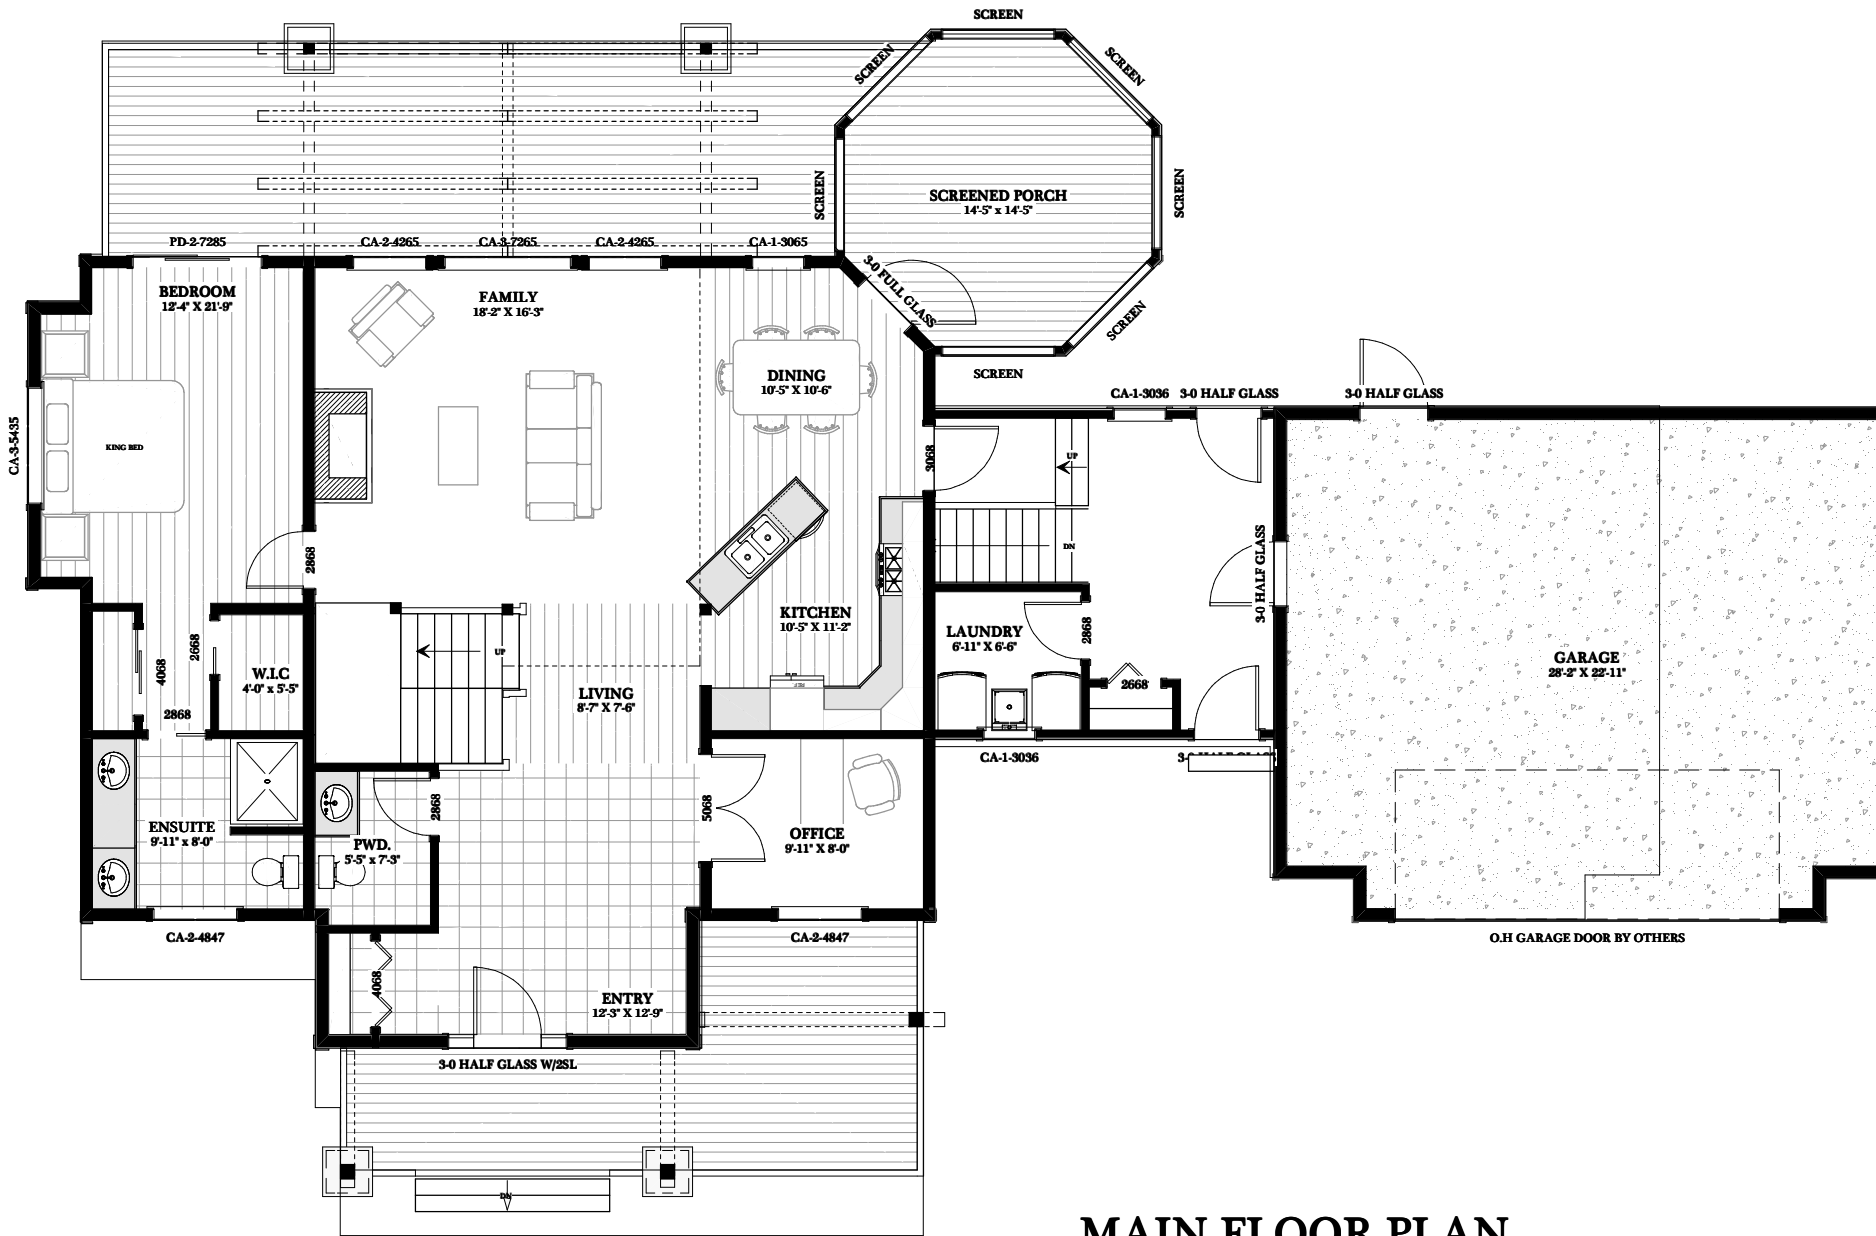

**SPARROW HILL - 1839 sq.ft**

**SPARROW HILL - 1839 sq.ft**

**SPARROW HILL - 1839 sq.ft**

**SPARROW HILL - 1839 sq.ft**

**MAIN FLOOR PLAN**  
1515 SQ.FT

**UPPER FLOOR PLAN**  
324 SQ.FT

Phone: 877-GO-2-LOGS (toll free)  
 Phone: 705-738-5131  
 Fax: 705-738-5283  
 info@confederationloghomes.com  
 www.confederationloghomes.com

**SPARROW HILL - 1839 sq.ft**