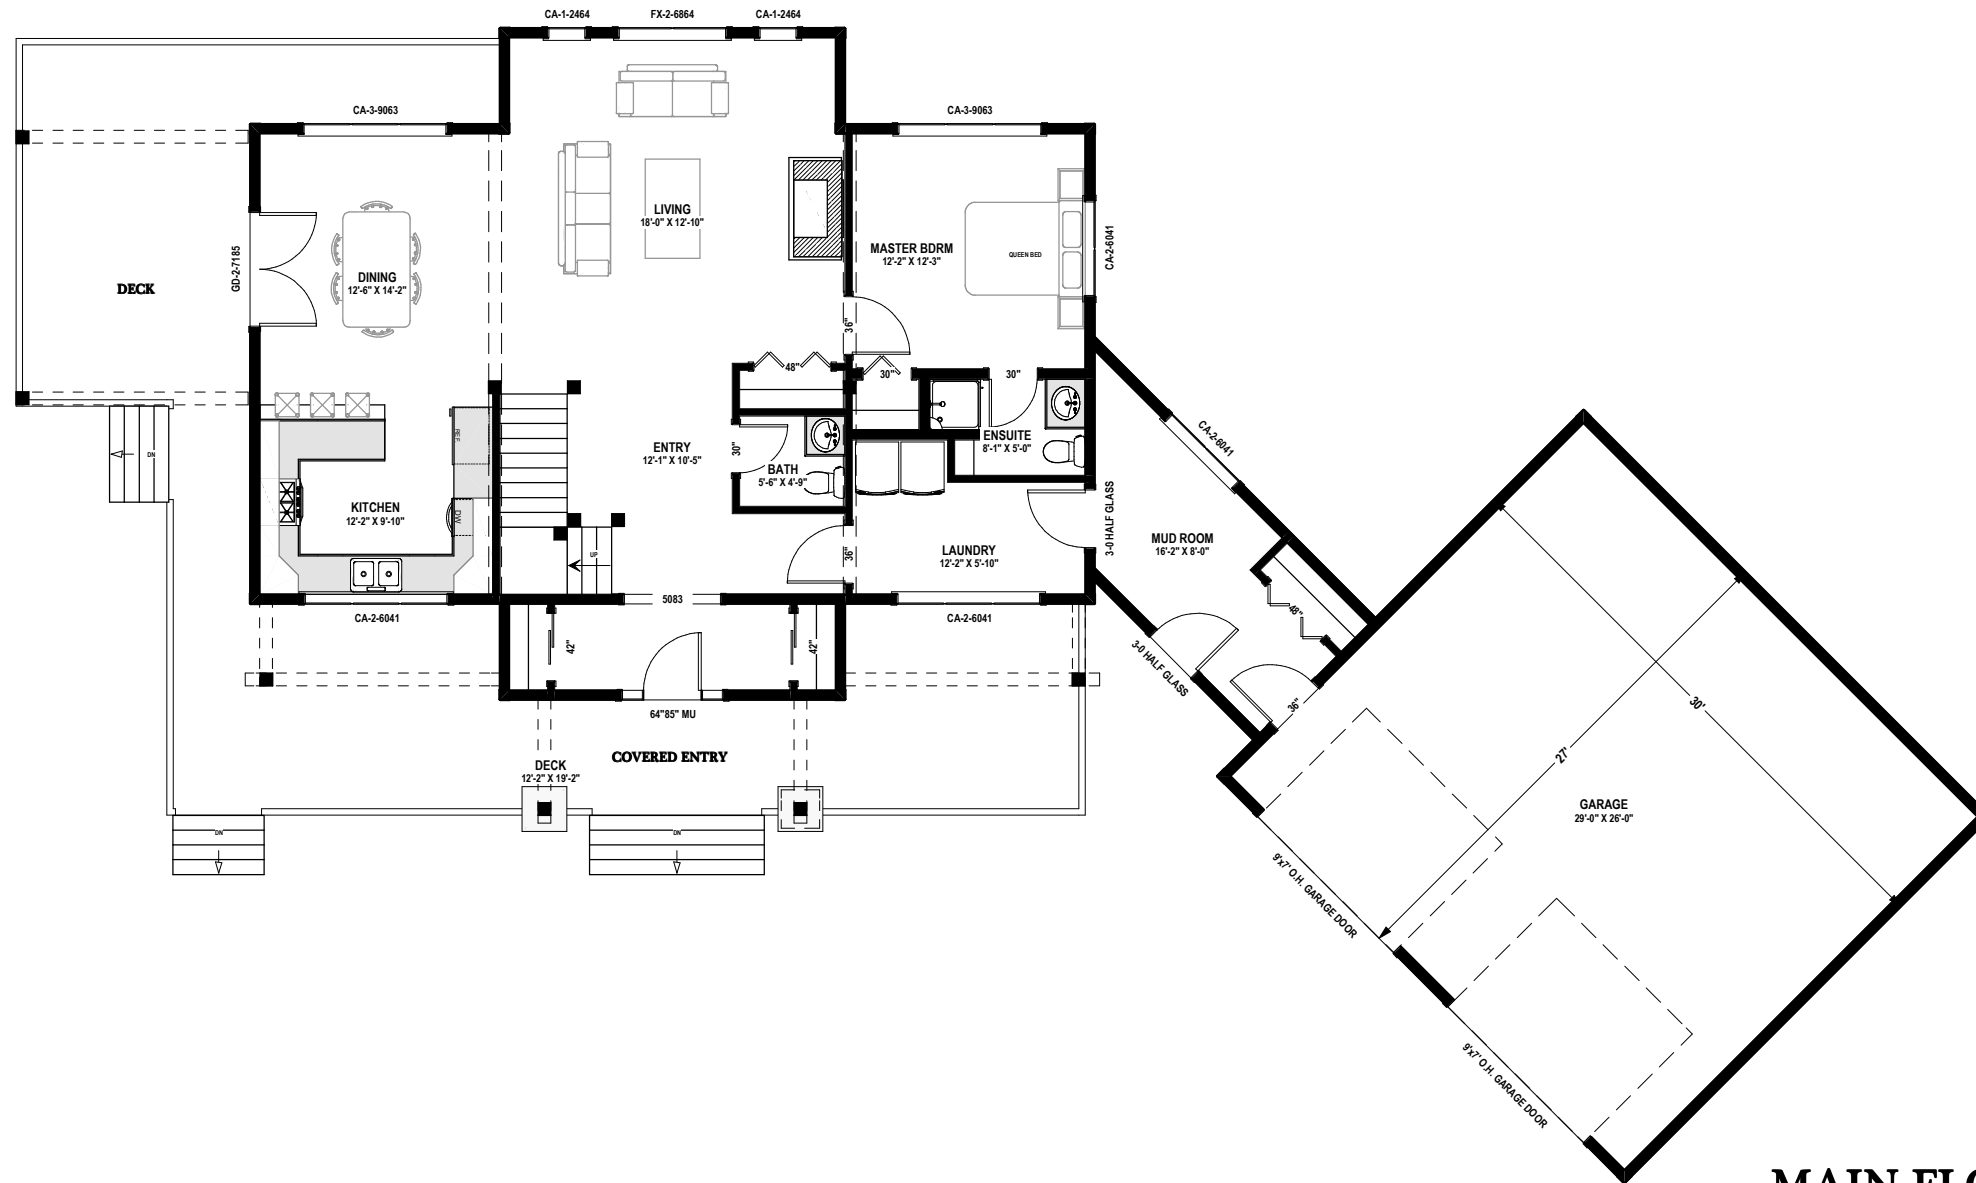

SNAPPER - 2088 sq.ft

SNAPPER - 2088 sq.ft

SNAPPER - 2088 sq.ft

SNAPPER - 2088 sq.ft

MAIN FLOOR PLAN
1280 SQ.FT

Phone: 877-GO-2-LOGS (toll free)
 Phone: 705-738-5131
 Fax: 705-738-5283
 info@confederationloghomes.com
 www.confederationloghomes.com

SNAPPER - 2088 sq.ft

MAIN FLOOR PLAN
808 SQ.FT

Phone: 877-GO-2-LOGS (toll free)
 Phone: 705-738-5131
 Fax: 705-738-5283
 info@confederationloghomes.com
 www.confederationloghomes.com

SNAPPER - 2088 sq.ft