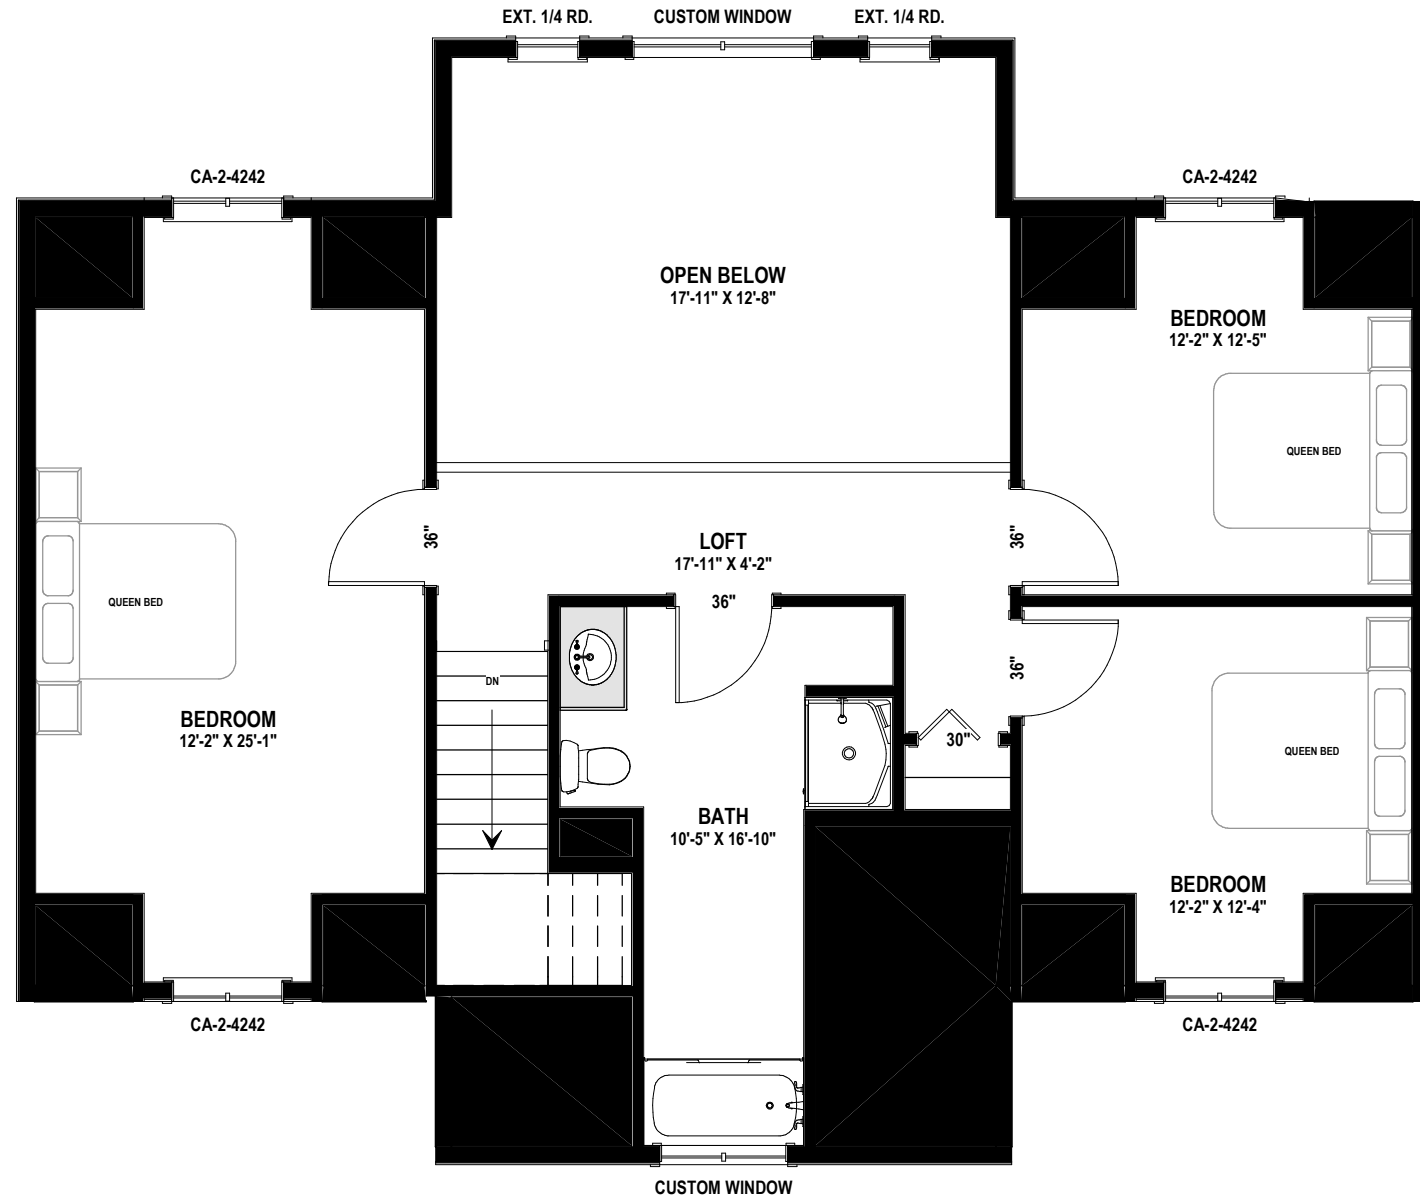

SNAPPER - 2088 sq.ft

SNAPPER - 2088 sq.ft

SNAPPER - 2088 sq.ft

SNAPPER - 2088 sq.ft

MAIN FLOOR PLAN
1280 SQ.FT

Phone: 877-GO-2-LOGS (toll free)
 Phone: 705-738-5131
 Fax: 705-738-5283
 info@confederationloghomes.com
 www.confederationloghomes.com

SNAPPER - 2088 sq.ft

MAIN FLOOR PLAN
808 SQ.FT

Phone: 877-GO-2-LOGS (toll free)
 Phone: 705-738-5131
 Fax: 705-738-5283
 info@confederationloghomes.com
 www.confederationloghomes.com

SNAPPER - 2088 sq.ft