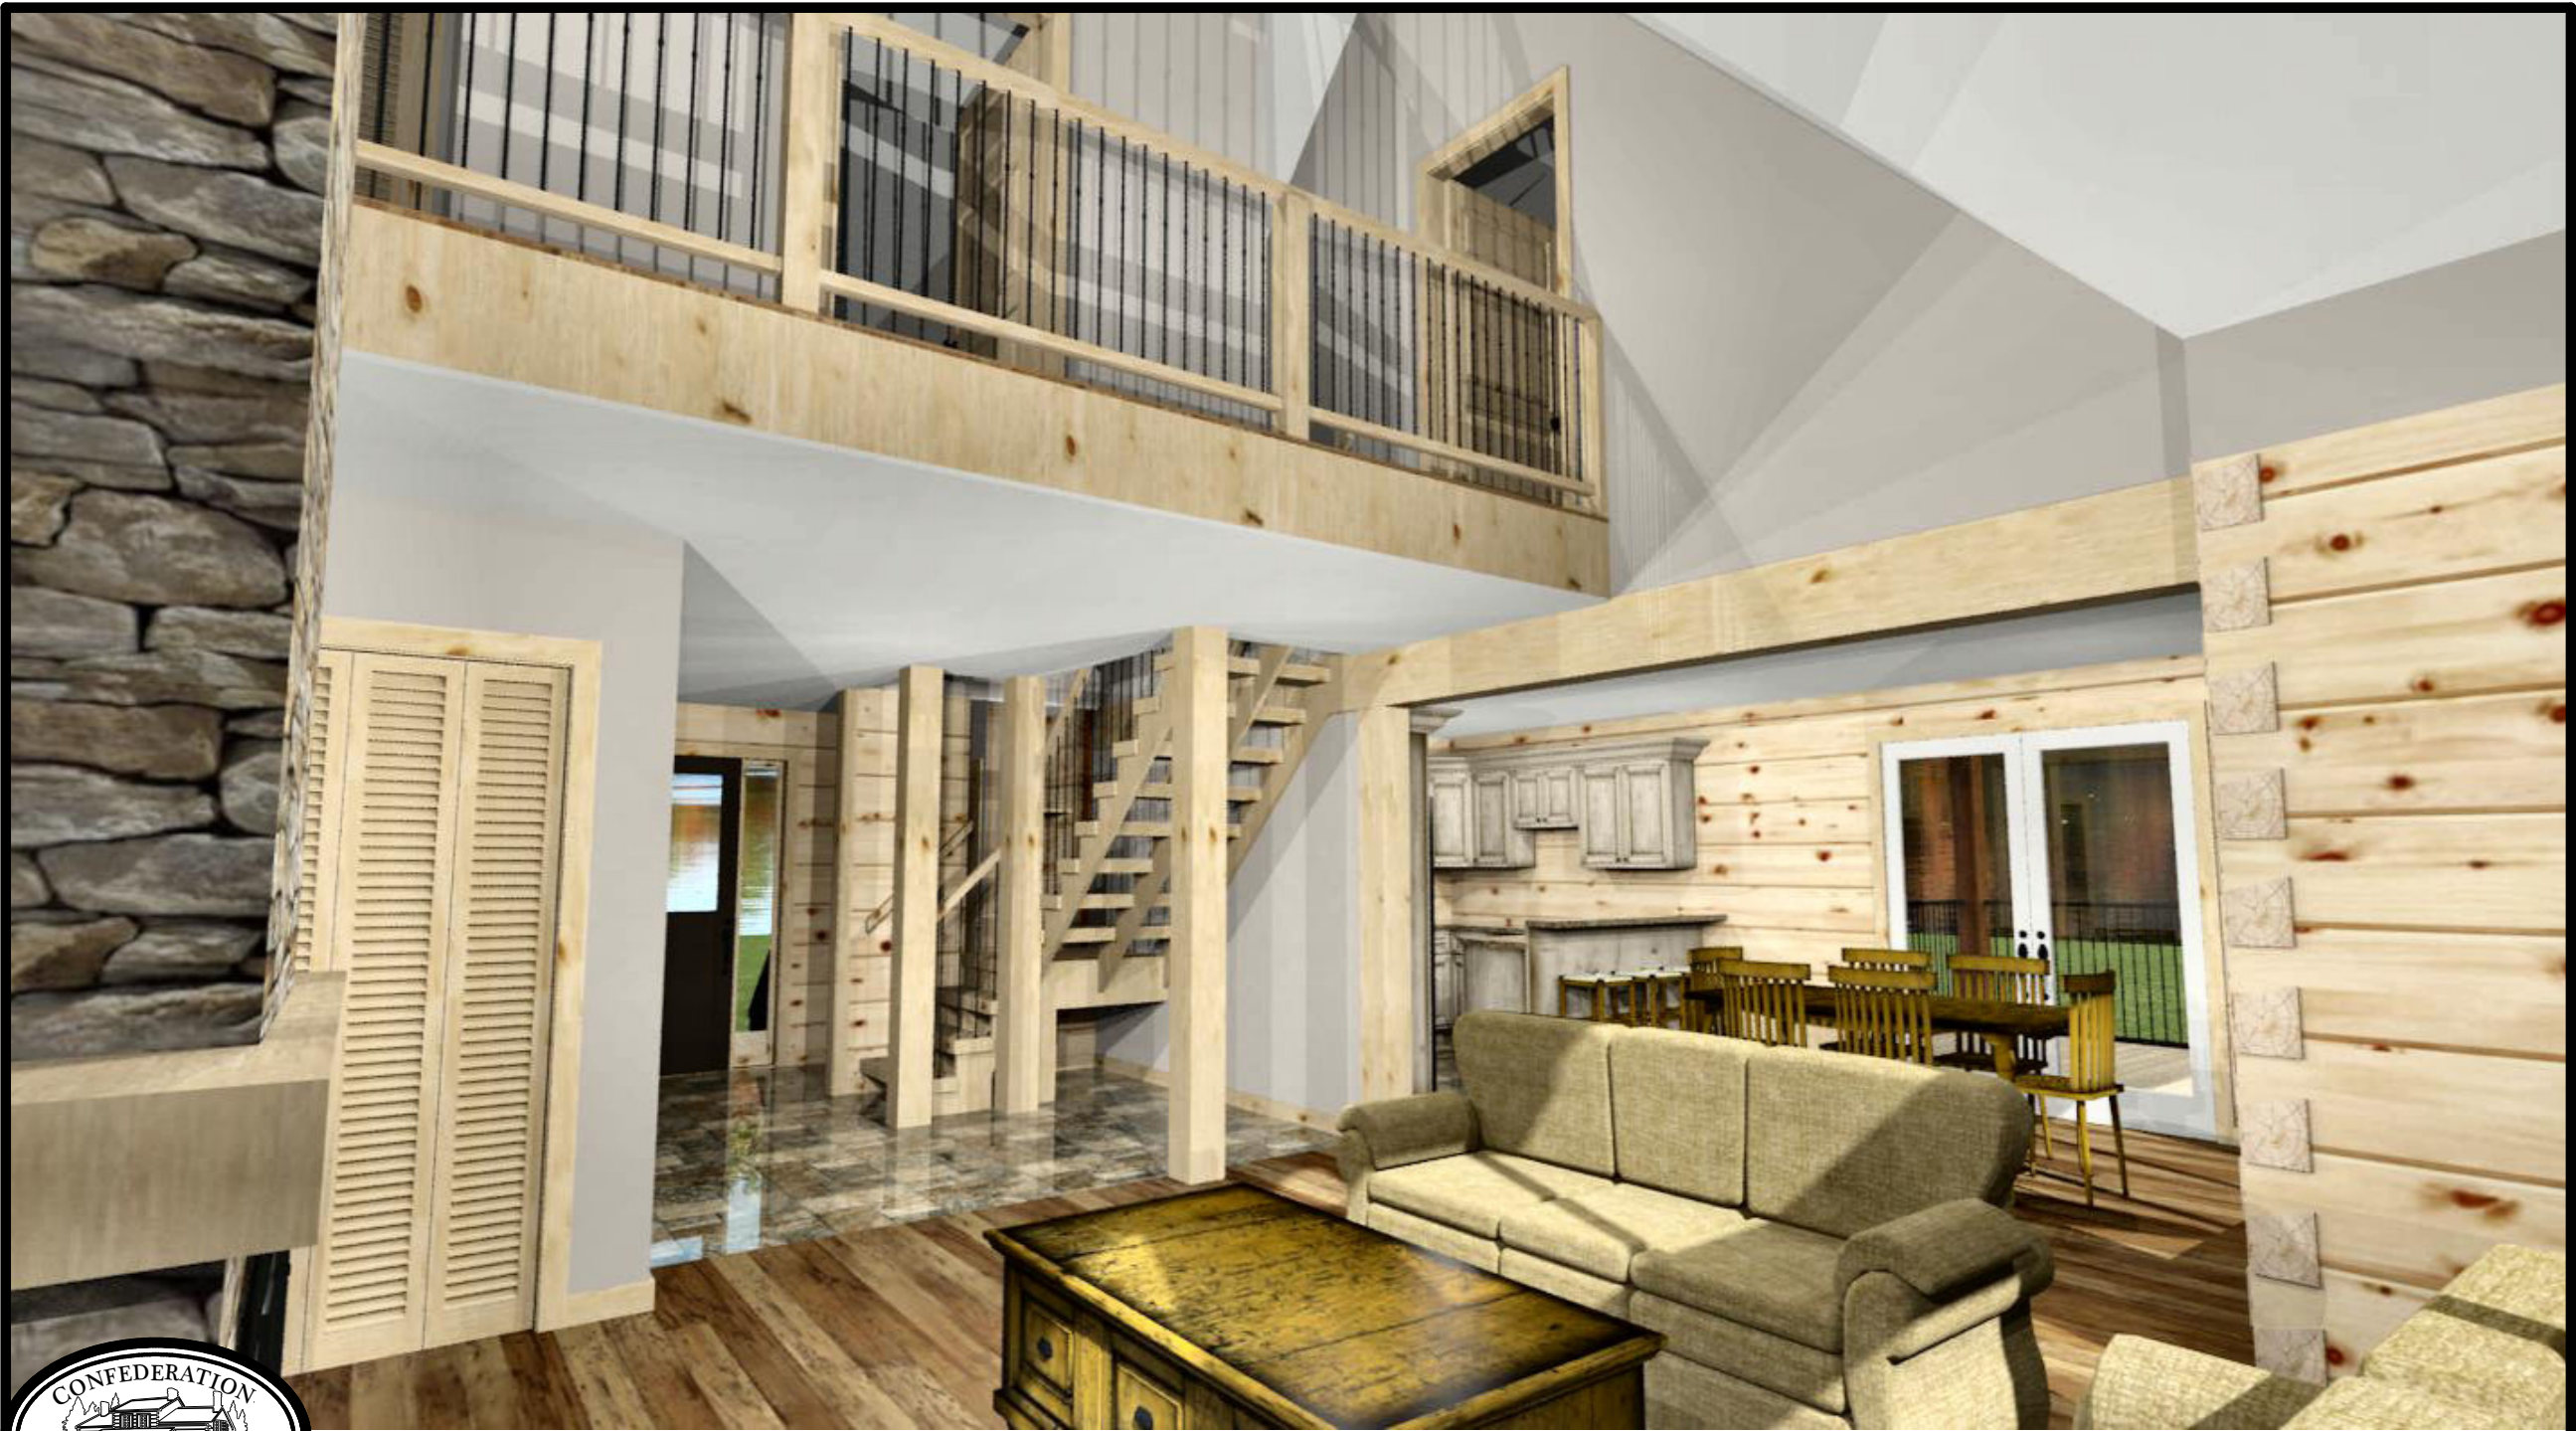

SNAPPER - 2088 sq.ft

SNAPPER - 2088 sq.ft

SNAPPER - 2088 sq.ft

SNAPPER - 2088 sq.ft

MAIN FLOOR PLAN
1280 SQ.FT

Phone: 877-GO-2-LOGS (toll free)
 Phone: 705-738-5131
 Fax: 705-738-5283
 info@confederationloghomes.com
 www.confederationloghomes.com

SNAPPER - 2088 sq.ft

MAIN FLOOR PLAN
808 SQ.FT

Phone: 877-GO-2-LOGS (toll free)
 Phone: 705-738-5131
 Fax: 705-738-5283
 info@confederationloghomes.com
 www.confederationloghomes.com

SNAPPER - 2088 sq.ft